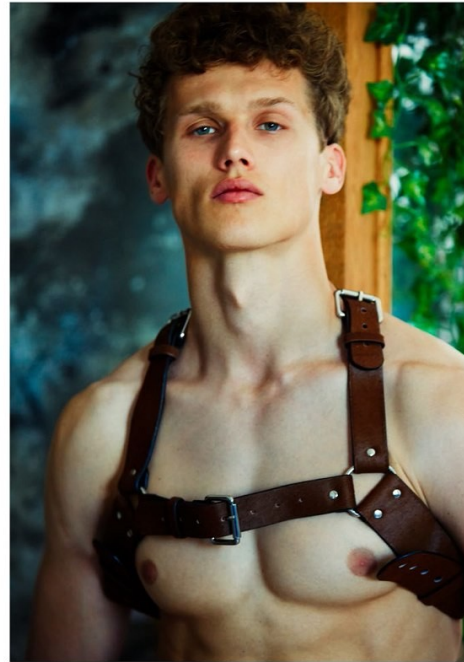

BOSS MODELS

CAPE TOWN

www.risbelmagazine.es //299