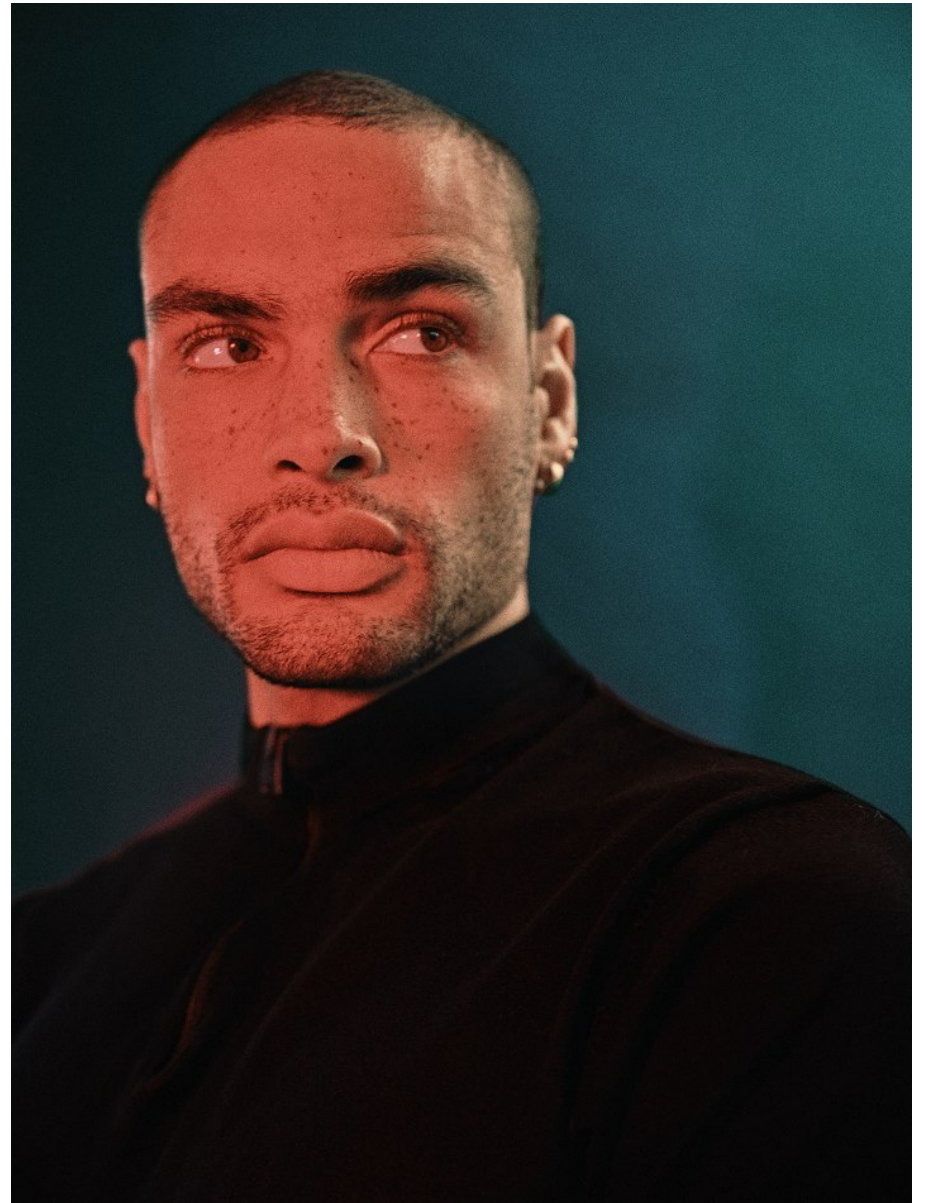

BOSS MODELS

CAPE TOWN

GAEL CARMANS

Height: 189cm Chest: 99cm Waist: 79cm Suit: 42 L Shoe: 11 UK Hair: Black Eyes: Black

BOSS MODELS

CAPE TOWN

GAEL CARMANS

Height: 189cm Chest: 99cm Waist: 79cm Suit: 42 L Shoe: 11 UK Hair: Black Eyes: Black