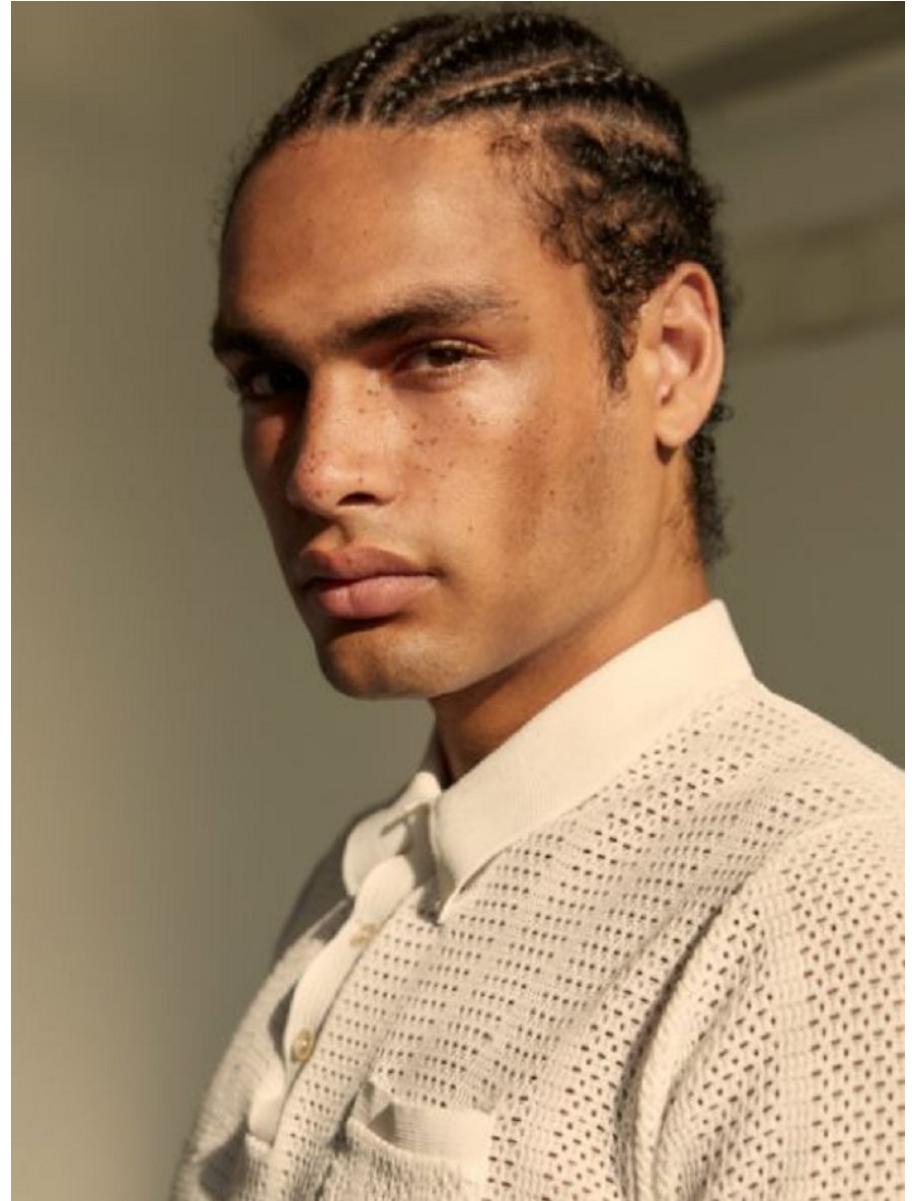

# BOSS MODELS

CAPE TOWN

GAEL CARMANS

Height: 189cm Chest: 99cm Waist: 79cm Suit: 42 L Shoe: 11 UK Hair: Black Eyes: Black