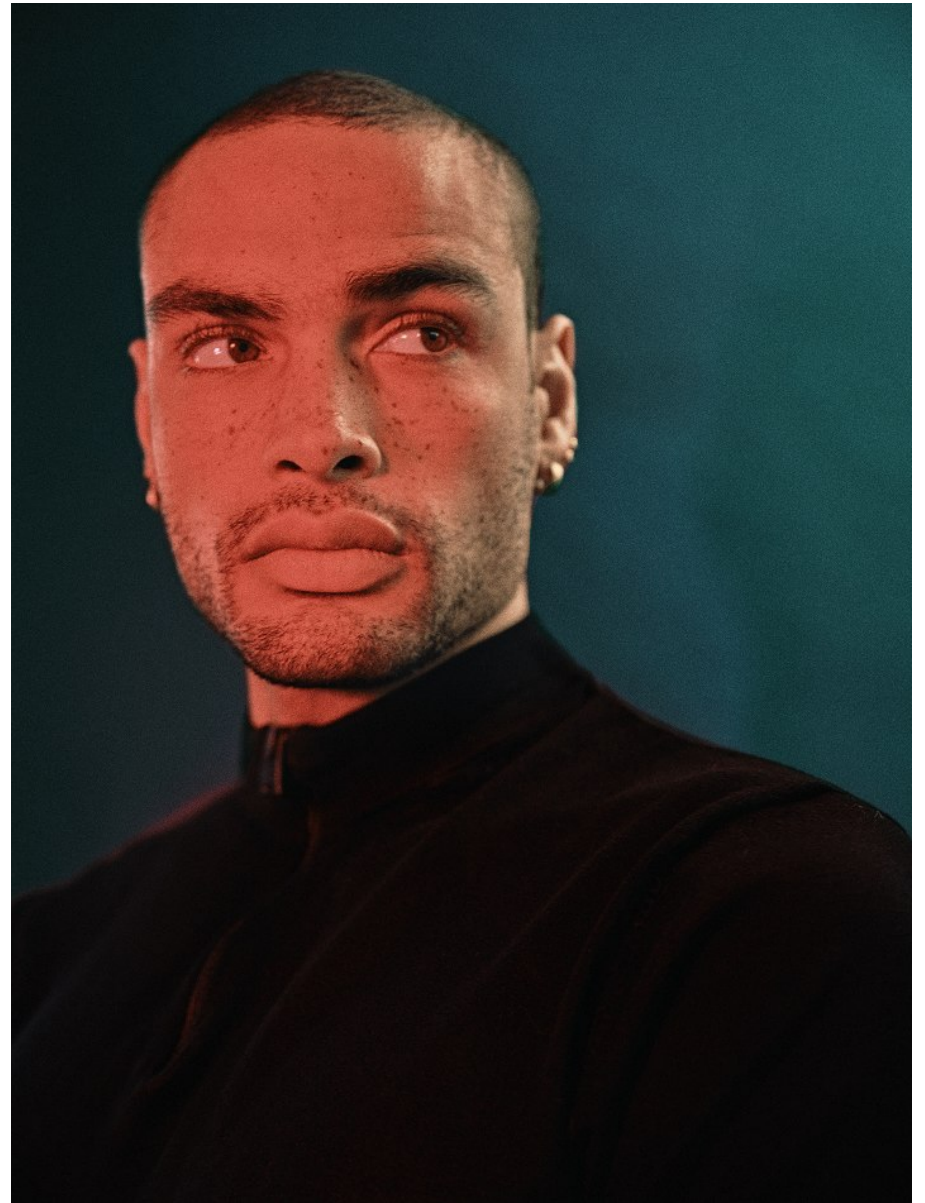

BOSS MODELS

CAPE TOWN

GAEL CARMANS

Height: 189cm Chest: 99cm Waist: 79cm Suit: 42 L Shoe: 11 UK Hair: Black Eyes: Black