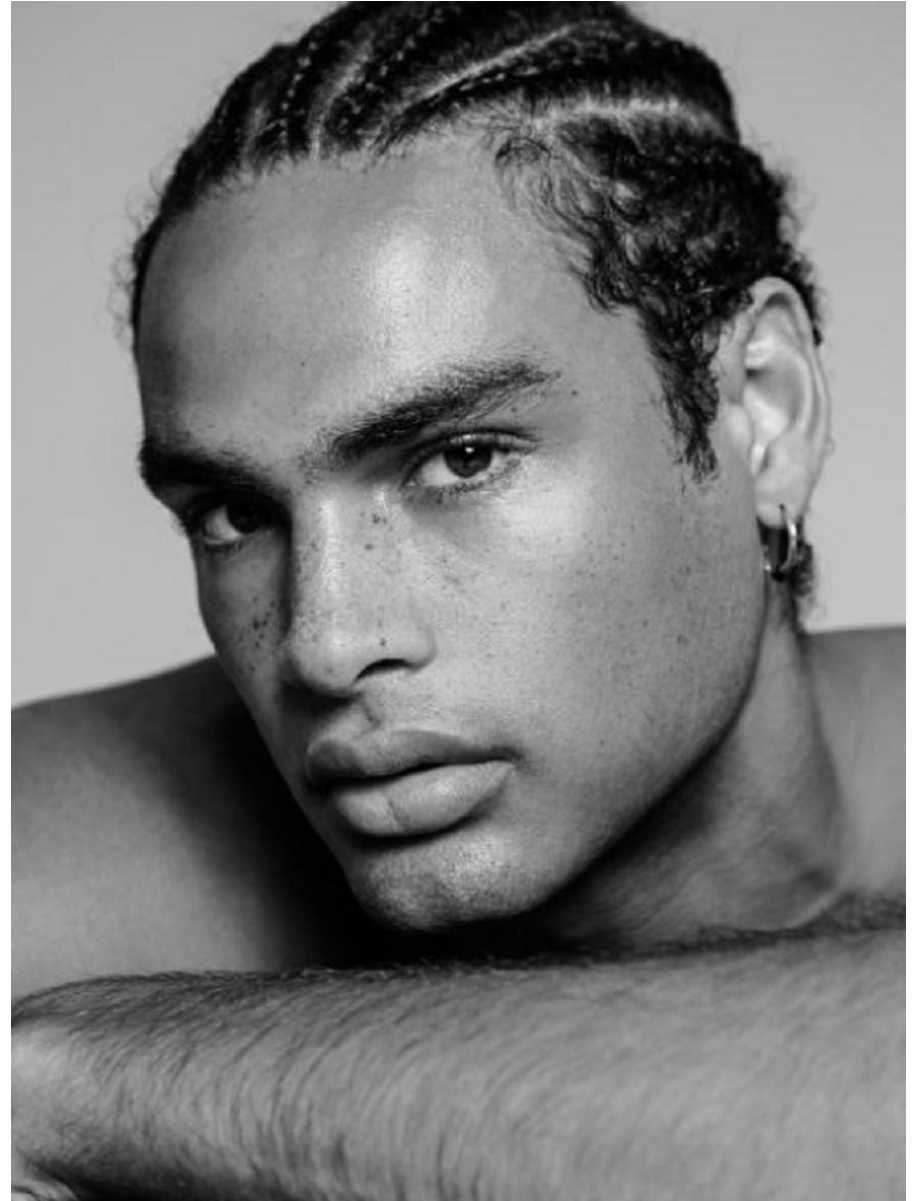

BOSS MODELS

CAPE TOWN

GAEL CARMANS

Height: 189cm Chest: 99cm Waist: 79cm Suit: 42 L Shoe: 11 UK Hair: Black Eyes: Black