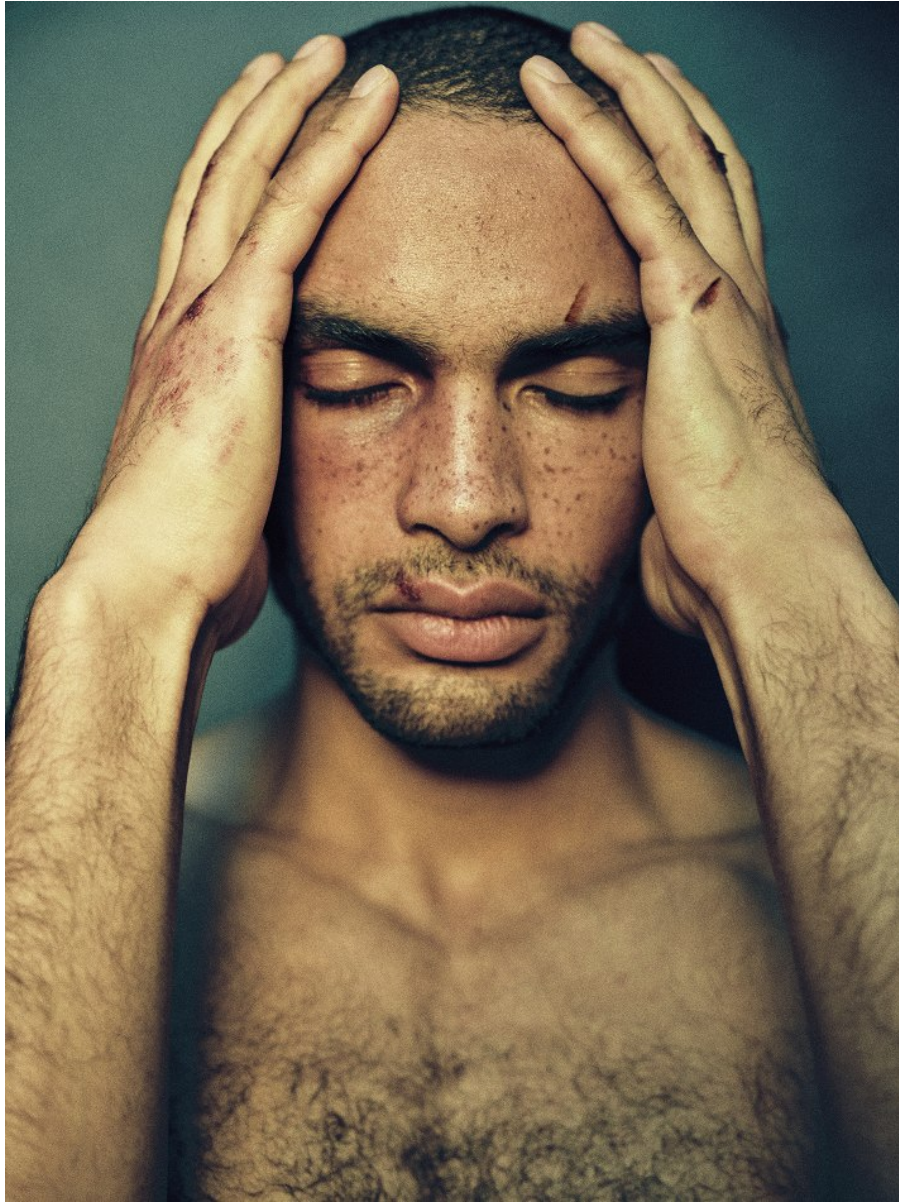

GAEL CARMANS

BOSS MODELS

CAPE TOWN

GAEL CARMANS

Height: 189cm Chest: 99cm Waist: 79cm Suit: 42 L Shoe: 11 UK Hair: Black Eyes: Black