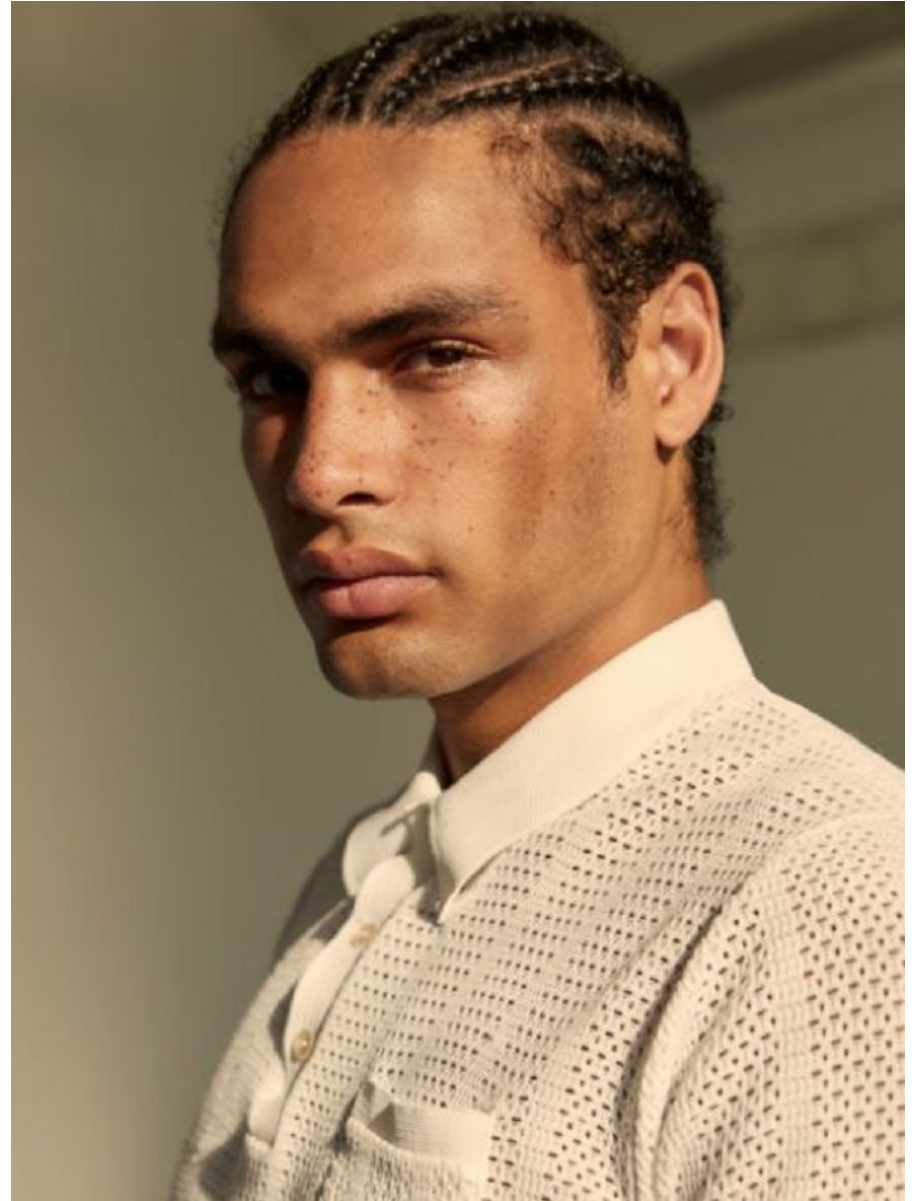

BOSS MODELS

CAPE TOWN

GAEL CARMANS

Height: 189cm Chest: 99cm Waist: 79cm Suit: 42 L Shoe: 11 UK Hair: Black Eyes: Black

BOSS MODELS

CAPE TOWN

GAEL CARMANS

Height: 189cm Chest: 99cm Waist: 79cm Suit: 42 L Shoe: 11 UK Hair: Black Eyes: Black