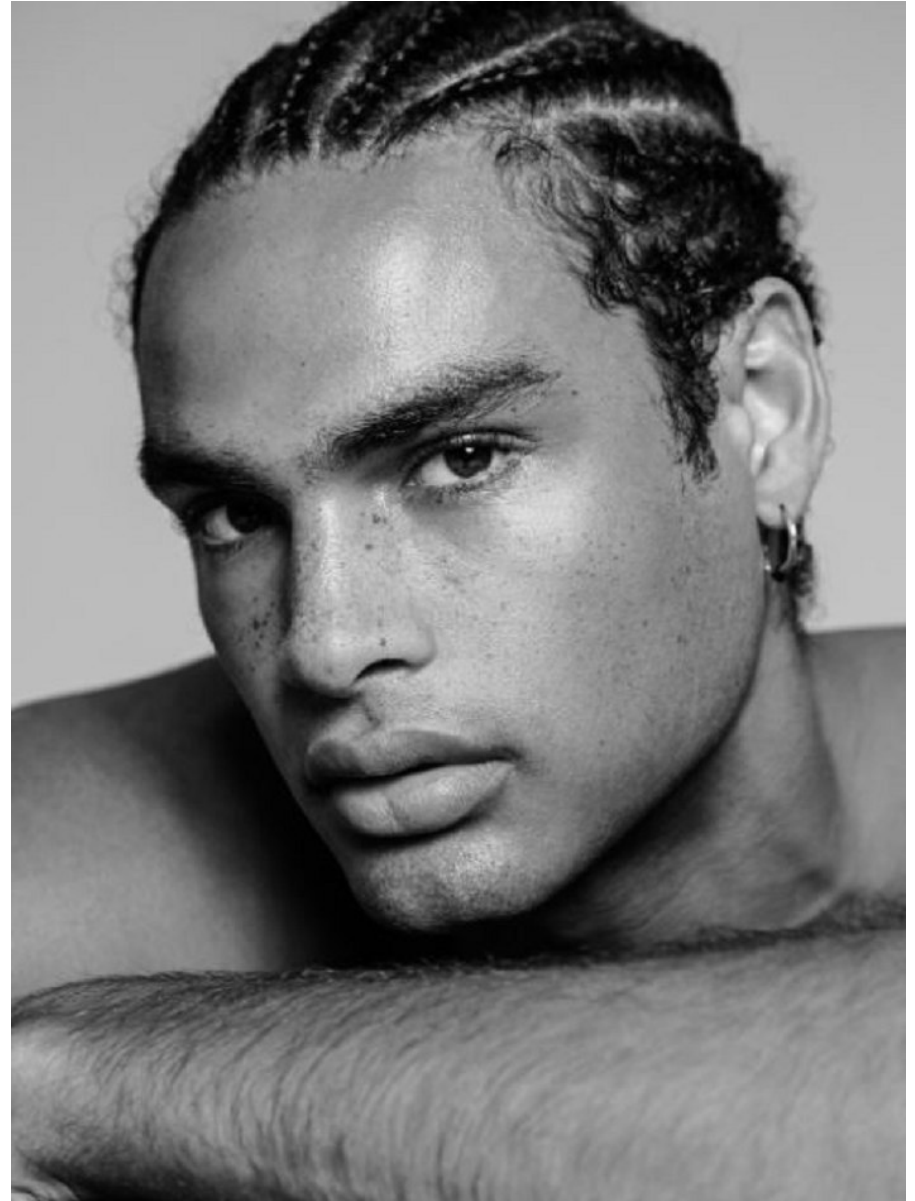

BOSS MODELS

CAPE TOWN

GAEL CARMANS

Height: 189cm Chest: 99cm Waist: 79cm Suit: 42 L Shoe: 11 UK Hair: Black Eyes: Black