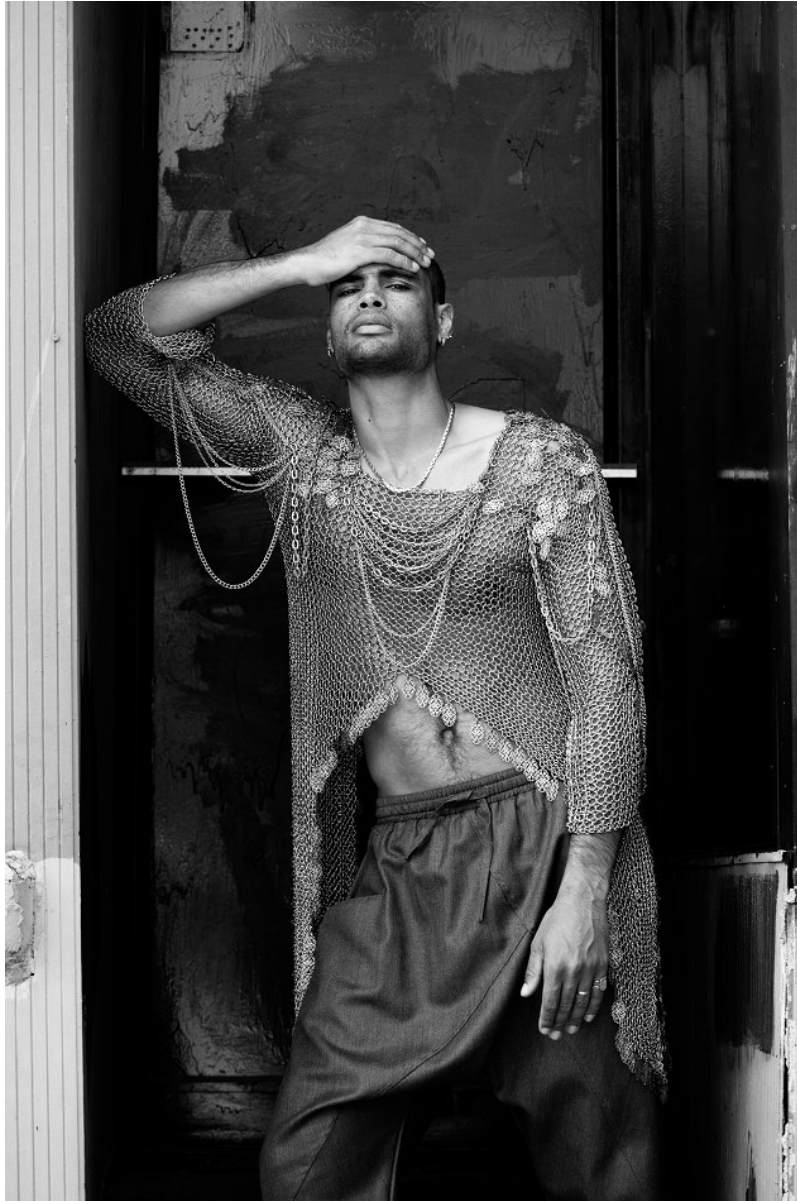

GAEL CARMANS

BOSS MODELS

CAPE TOWN

GAEL CARMANS

Height: 189cm Chest: 99cm Waist: 79cm Suit: 42 L Shoe: 11 UK Hair: Black Eyes: Black