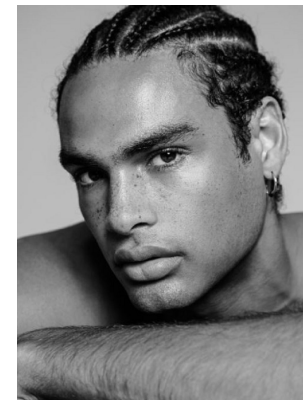

# BOSS MODELS

CAPE TOWN

## GAEL CARMANS

Height: 189cm Chest: 99cm Waist: 79cm Suit: 42 L Shoe: 11 UK Hair: Black Eyes: Black