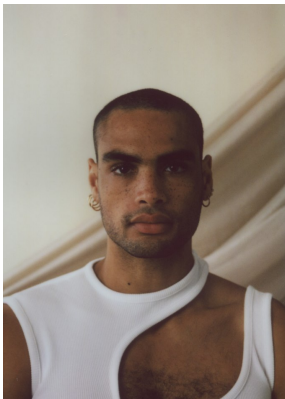

# BOSS MODELS

CAPE TOWN

## GAEL CARMANS

Height: 189cm Chest: 99cm Waist: 79cm Suit: 42 L Shoe: 11 UK Hair: Black Eyes: Black