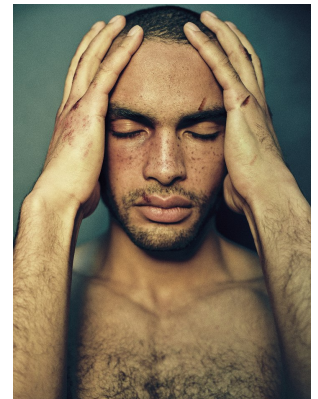

# BOSS MODELS

CAPE TOWN

## GAEL CARMANS

Height: 189cm Chest: 99cm Waist: 79cm Suit: 42 L Shoe: 11 UK Hair: Black Eyes: Black