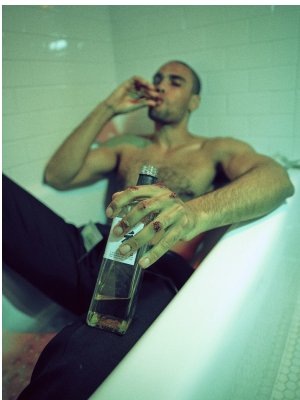

# BOSS MODELS

CAPE TOWN

## GAEL CARMANS

Height: 189cm Chest: 99cm Waist: 79cm Suit: 42 L Shoe: 11 UK Hair: Black Eyes: Black