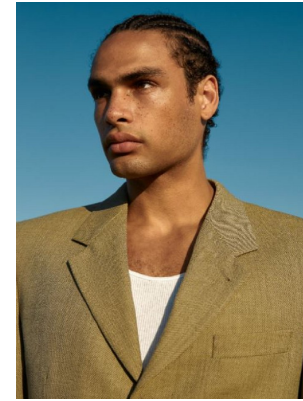

# BOSS MODELS

CAPE TOWN

## GAEL CARMANS

Height: 189cm Chest: 99cm Waist: 79cm Suit: 42 L Shoe: 11 UK Hair: Black Eyes: Black