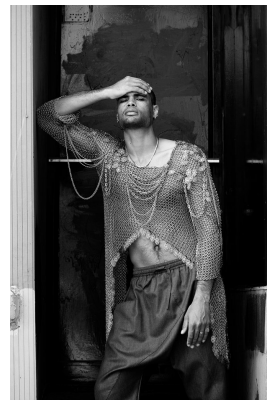

# BOSS MODELS

CAPE TOWN

## GAEL CARMANS

Height: 189cm Chest: 99cm Waist: 79cm Suit: 42 L Shoe: 11 UK Hair: Black Eyes: Black