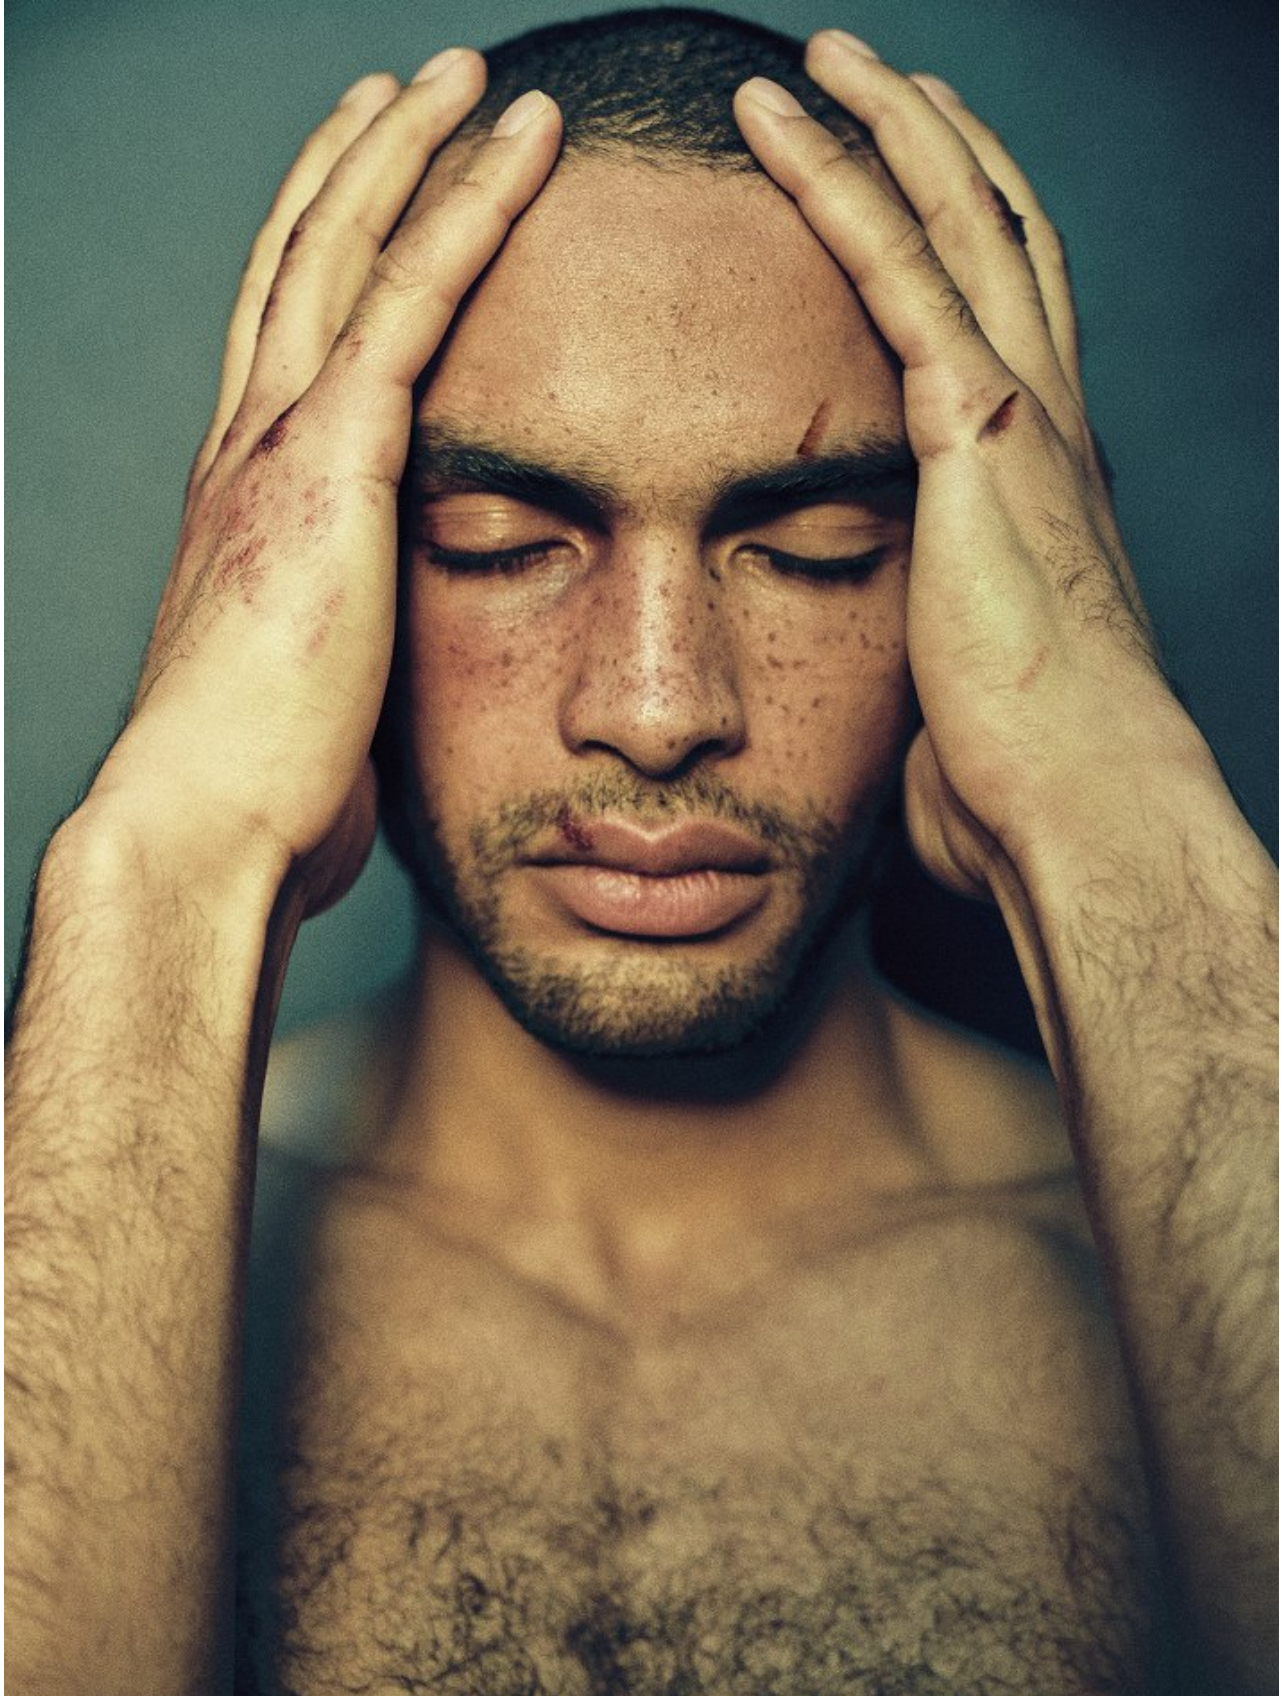

GAEL CARMANS

BOSS MODELS

CAPE TOWN

GAEL CARMANS

Height: 189cm Chest: 99cm Waist: 79cm Suit: 42 L Shoe: 11 UK Hair: Black Eyes: Black