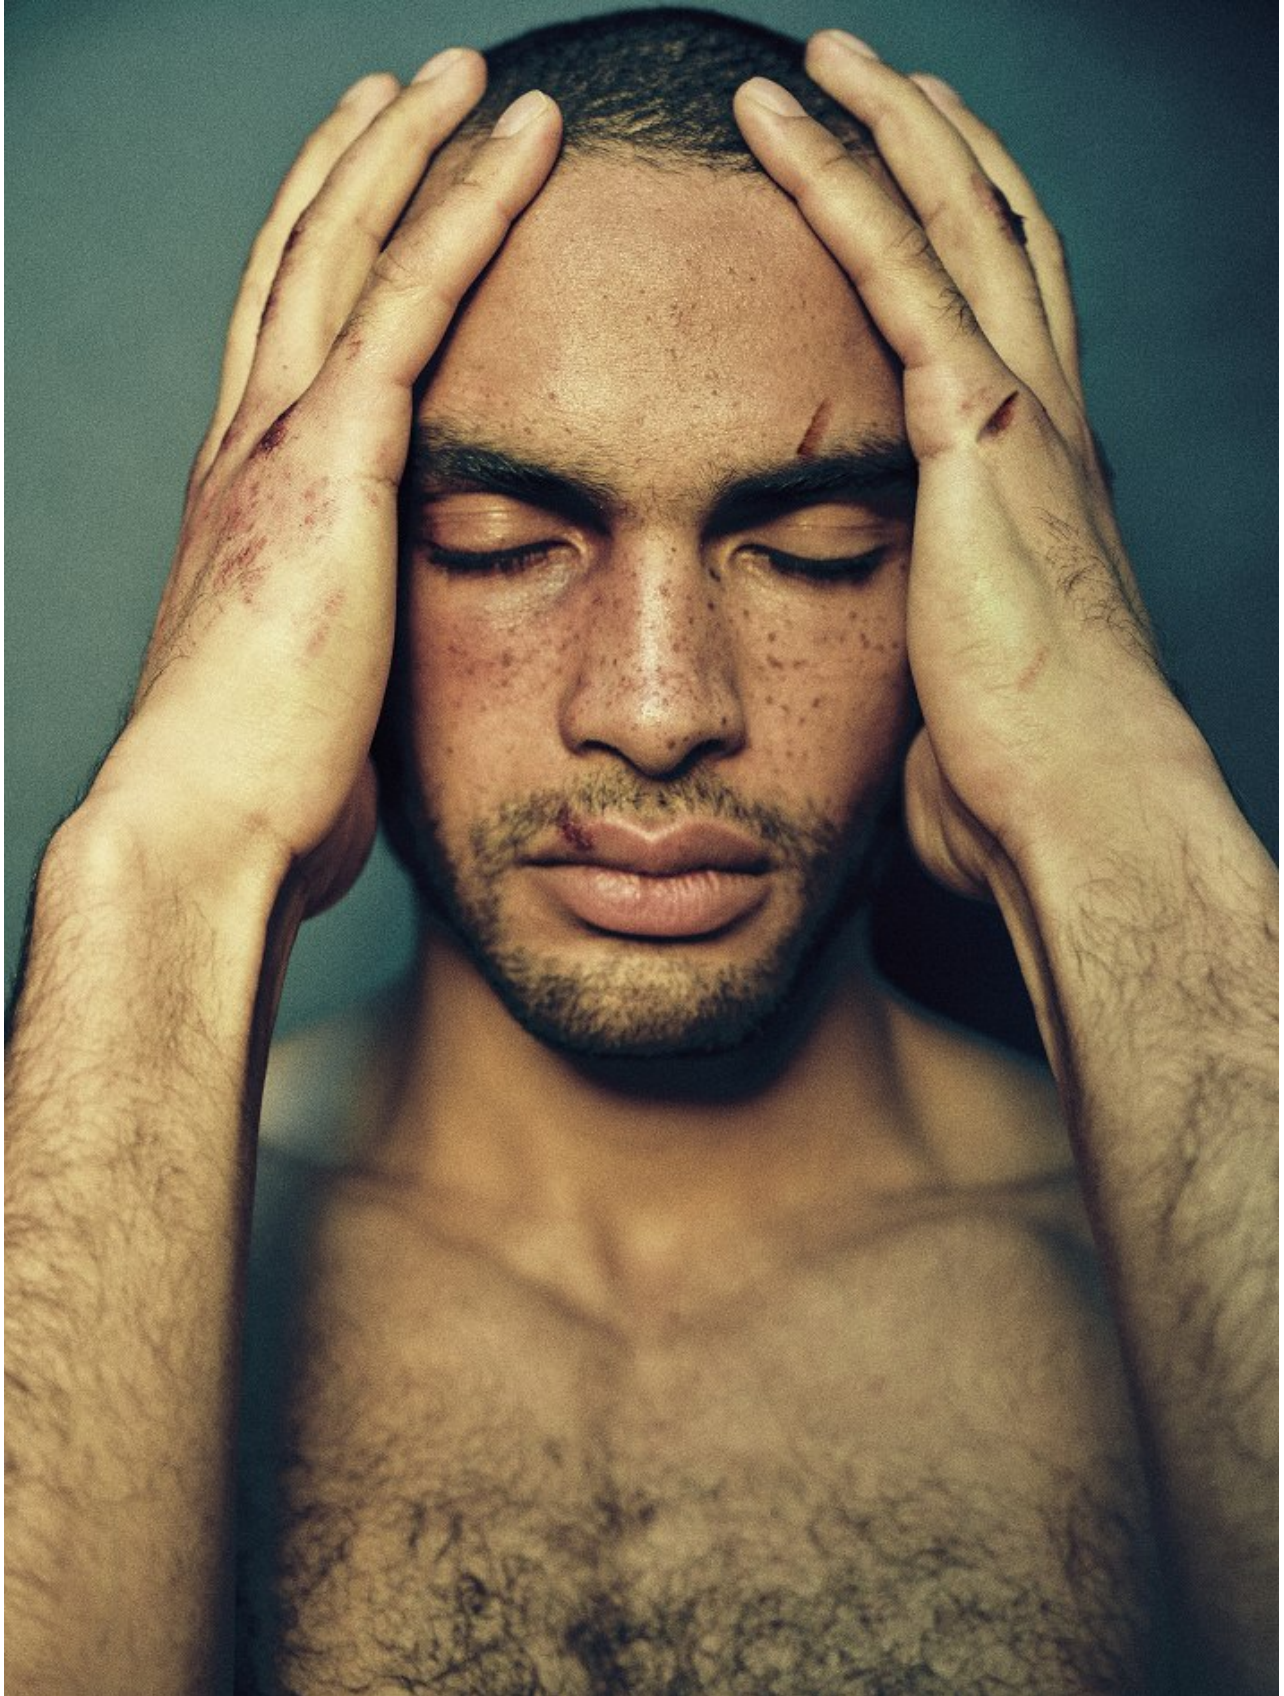

BOSS MODELS

CAPE TOWN

GAEL CARMANS

Height: 189cm Chest: 99cm Waist: 79cm Suit: 42 L Shoe: 11 UK Hair: Black Eyes: Black

BOSS MODELS

CAPE TOWN

GAEL CARMANS

Height: 189cm Chest: 99cm Waist: 79cm Suit: 42 L Shoe: 11 UK Hair: Black Eyes: Black