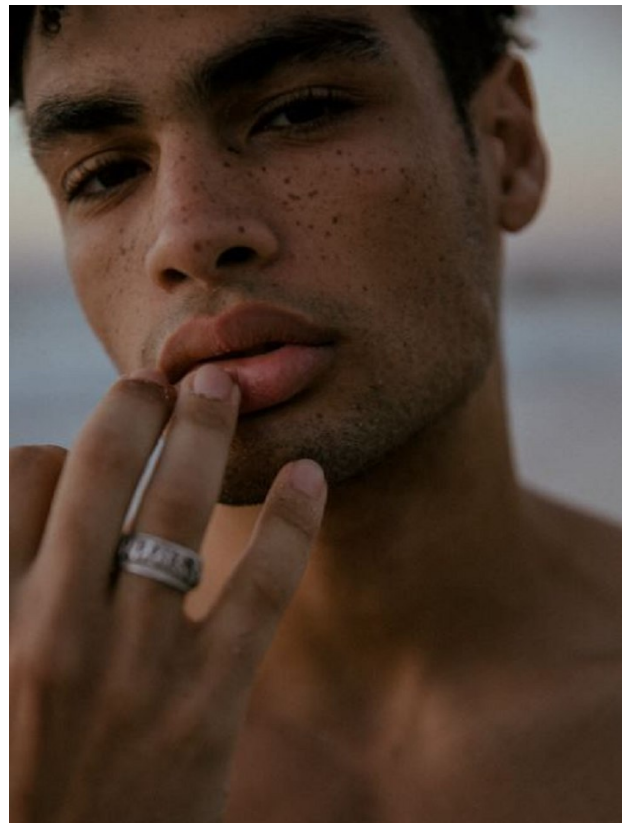

BOSS MODELS

CAPE TOWN

GAEL CARMANS

Height: 189cm Chest: 99cm Waist: 79cm Suit: 42 L Shoe: 11 UK Hair: Black Eyes: Black

BOSS MODELS

CAPE TOWN

GAEL CARMANS

Height: 189cm Chest: 99cm Waist: 79cm Suit: 42 L Shoe: 11 UK Hair: Black Eyes: Black