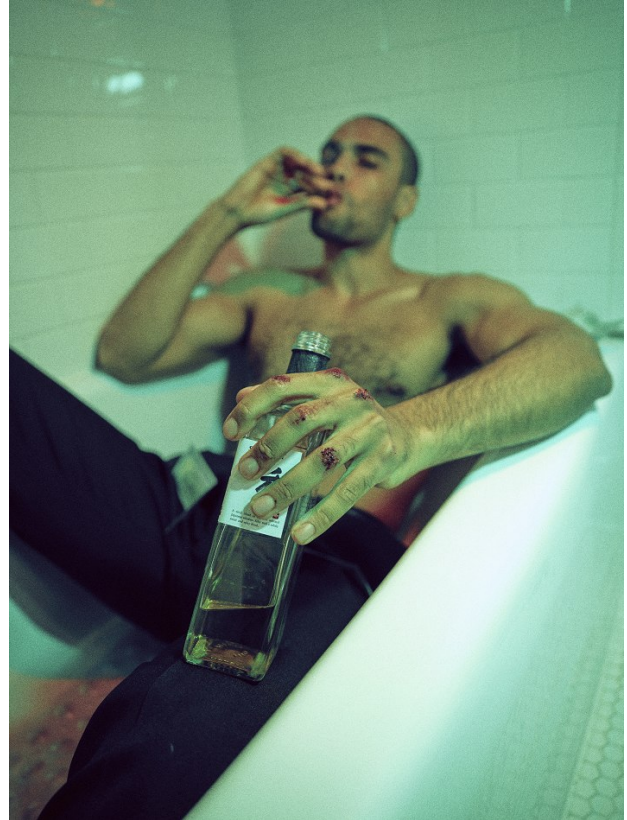

BOSS MODELS

CAPE TOWN

GAEL CARMANS

Height: 189cm Chest: 99cm Waist: 79cm Suit: 42 L Shoe: 11 UK Hair: Black Eyes: Black

BOSS MODELS

CAPE TOWN

GAEL CARMANS

Height: 189cm Chest: 99cm Waist: 79cm Suit: 42 L Shoe: 11 UK Hair: Black Eyes: Black