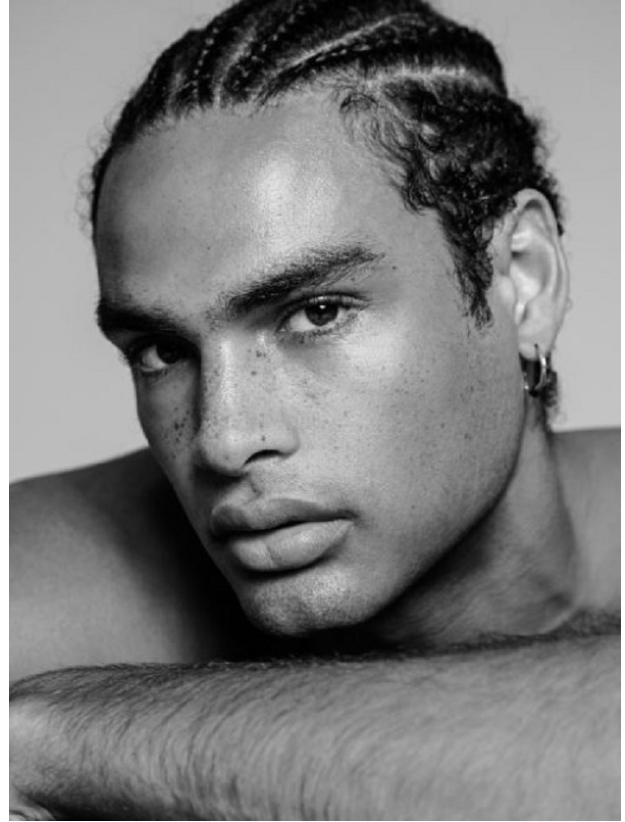

BOSS MODELS

CAPE TOWN

GAEL CARMANS

Height: 189cm Chest: 99cm Waist: 79cm Suit: 42 L Shoe: 11 UK Hair: Black Eyes: Black

BOSS MODELS

CAPE TOWN

GAEL CARMANS

Height: 189cm Chest: 99cm Waist: 79cm Suit: 42 L Shoe: 11 UK Hair: Black Eyes: Black

BOSS MODELS

CAPE TOWN

GAEL CARMANS

Height: 189cm Chest: 99cm Waist: 79cm Suit: 42 L Shoe: 11 UK Hair: Black Eyes: Black