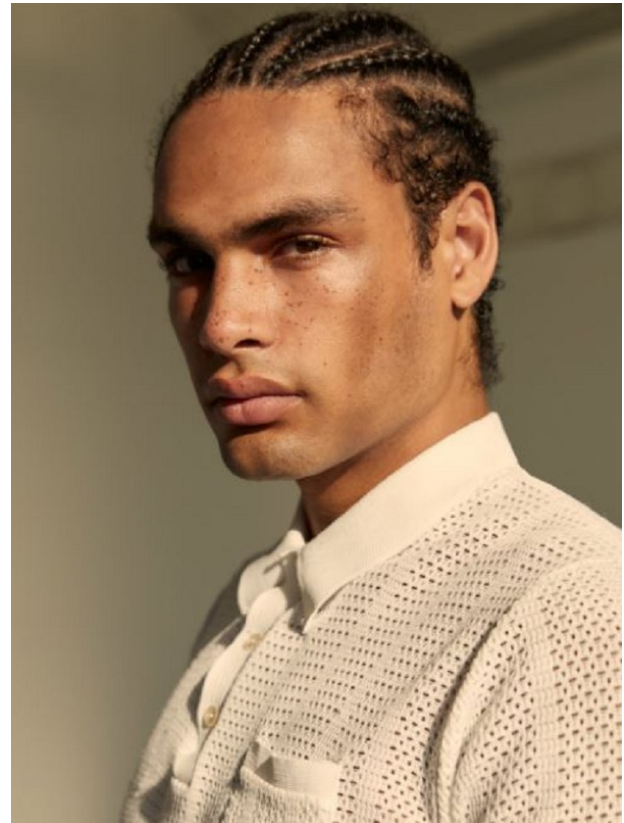

BOSS MODELS

CAPE TOWN

GAEL CARMANS

Height: 189cm Chest: 99cm Waist: 79cm Suit: 42 L Shoe: 11 UK Hair: Black Eyes: Black

BOSS MODELS

CAPE TOWN

GAEL CARMANS

Height: 189cm Chest: 99cm Waist: 79cm Suit: 42 L Shoe: 11 UK Hair: Black Eyes: Black

BOSS MODELS

CAPE TOWN

GAEL CARMANS

Height: 189cm Chest: 99cm Waist: 79cm Suit: 42 L Shoe: 11 UK Hair: Black Eyes: Black