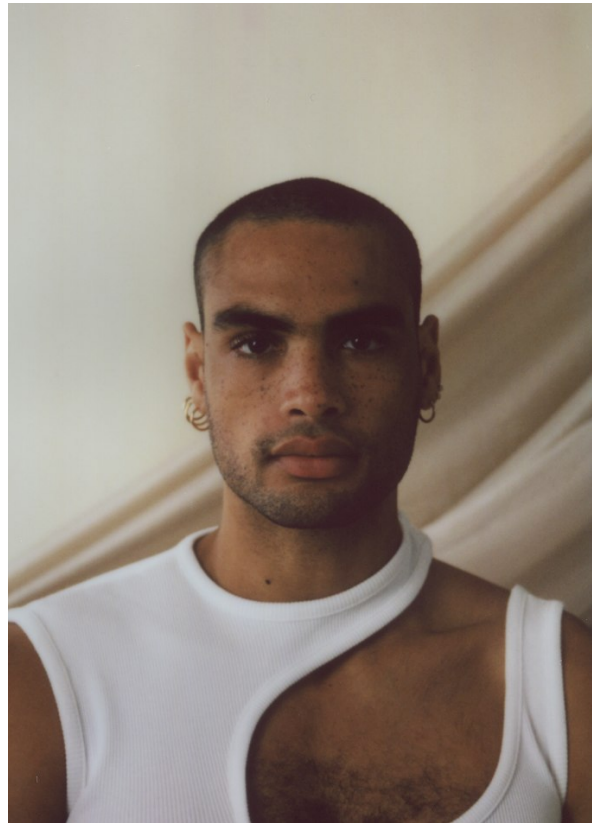

BOSS MODELS

CAPE TOWN

GAEL CARMANS

Height: 189cm Chest: 99cm Waist: 79cm Suit: 42 L Shoe: 11 UK Hair: Black Eyes: Black

BOSS MODELS

CAPE TOWN

GAEL CARMANS

Height: 189cm Chest: 99cm Waist: 79cm Suit: 42 L Shoe: 11 UK Hair: Black Eyes: Black

BOSS MODELS

CAPE TOWN

GAEL CARMANS

Height: 189cm Chest: 99cm Waist: 79cm Suit: 42 L Shoe: 11 UK Hair: Black Eyes: Black