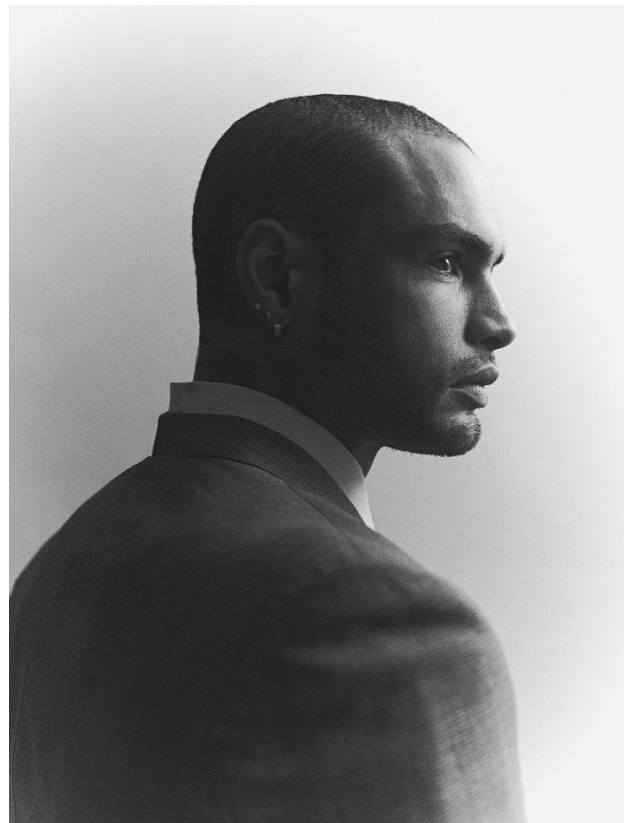

BOSS MODELS

CAPE TOWN

GAEL CARMANS

Height: 189cm Chest: 99cm Waist: 79cm Suit: 42 L Shoe: 11 UK Hair: Black Eyes: Black

BOSS MODELS

CAPE TOWN

GAEL CARMANS

Height: 189cm Chest: 99cm Waist: 79cm Suit: 42 L Shoe: 11 UK Hair: Black Eyes: Black

BOSS MODELS

CAPE TOWN

GAEL CARMANS

Height: 189cm Chest: 99cm Waist: 79cm Suit: 42 L Shoe: 11 UK Hair: Black Eyes: Black