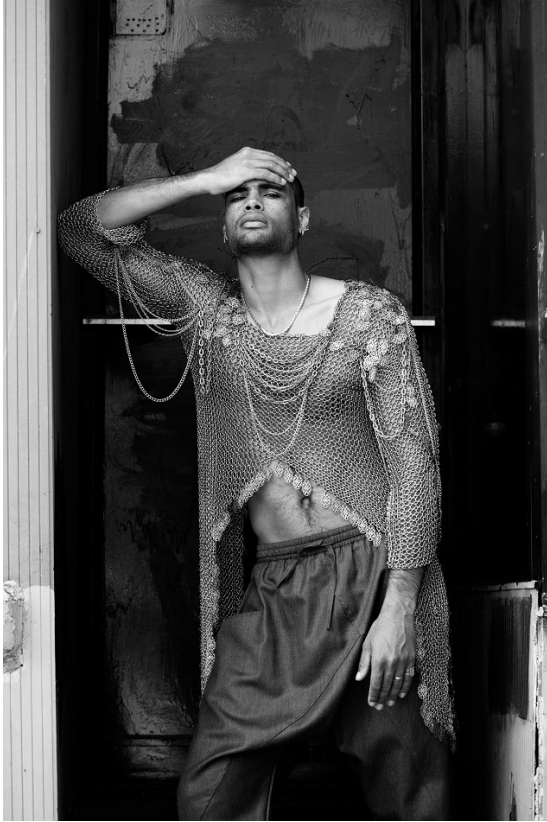

GAEL CARMANS

BOSS MODELS

CAPE TOWN

GAEL CARMANS

Height: 189cm Chest: 99cm Waist: 79cm Suit: 42 L Shoe: 11 UK Hair: Black Eyes: Black