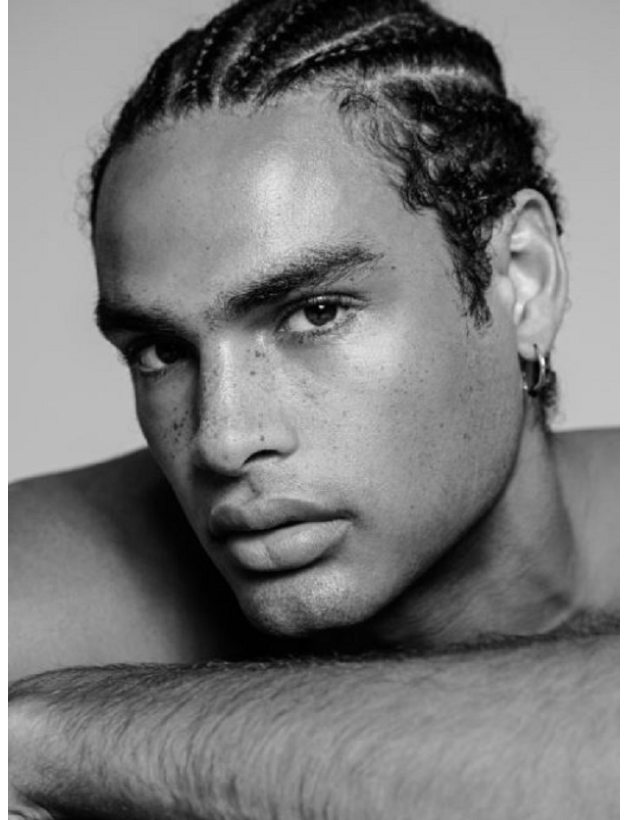

BOSS MODELS

CAPE TOWN

GAEL CARMANS

Height: 189cm Chest: 99cm Waist: 79cm Suit: 42 L Shoe: 11 UK Hair: Black Eyes: Black

BOSS MODELS

CAPE TOWN

GAEL CARMANS

Height: 189cm Chest: 99cm Waist: 79cm Suit: 42 L Shoe: 11 UK Hair: Black Eyes: Black

BOSS MODELS

CAPE TOWN

GAEL CARMANS

Height: 189cm Chest: 99cm Waist: 79cm Suit: 42 L Shoe: 11 UK Hair: Black Eyes: Black