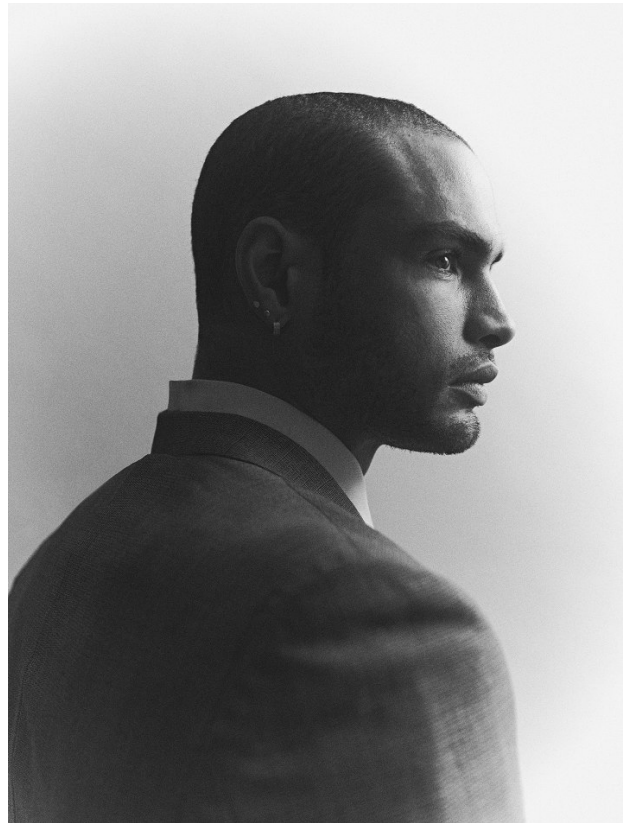

BOSS MODELS

CAPE TOWN

GAEL CARMANS

Height: 189cm Chest: 99cm Waist: 79cm Suit: 42 L Shoe: 11 UK Hair: Black Eyes: Black

BOSS MODELS

CAPE TOWN

GAEL CARMANS

Height: 189cm Chest: 99cm Waist: 79cm Suit: 42 L Shoe: 11 UK Hair: Black Eyes: Black

BOSS MODELS

CAPE TOWN

GAEL CARMANS

Height: 189cm Chest: 99cm Waist: 79cm Suit: 42 L Shoe: 11 UK Hair: Black Eyes: Black