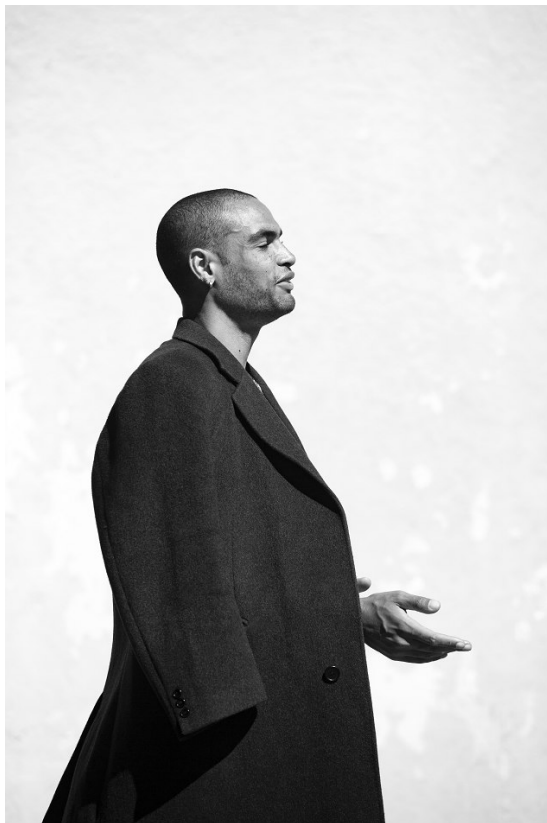

BOSS MODELS

CAPE TOWN

GAEL CARMANS

Height: 189cm Chest: 99cm Waist: 79cm Suit: 42 L Shoe: 11 UK Hair: Black Eyes: Black

BOSS MODELS

CAPE TOWN

GAEL CARMANS

Height: 189cm Chest: 99cm Waist: 79cm Suit: 42 L Shoe: 11 UK Hair: Black Eyes: Black

BOSS MODELS

CAPE TOWN

GAEL CARMANS

Height: 189cm Chest: 99cm Waist: 79cm Suit: 42 L Shoe: 11 UK Hair: Black Eyes: Black