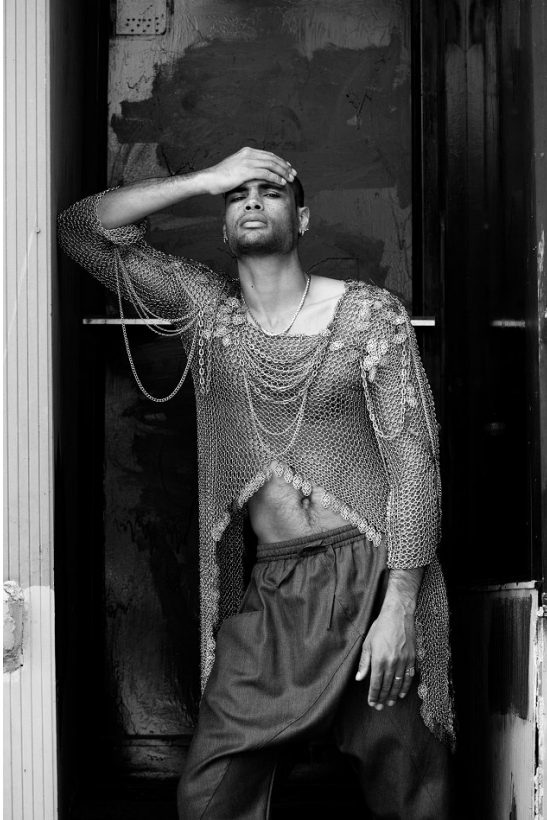

GAEL CARMANS

BOSS MODELS

CAPE TOWN

GAEL CARMANS

Height: 189cm Chest: 99cm Waist: 79cm Suit: 42 L Shoe: 11 UK Hair: Black Eyes: Black