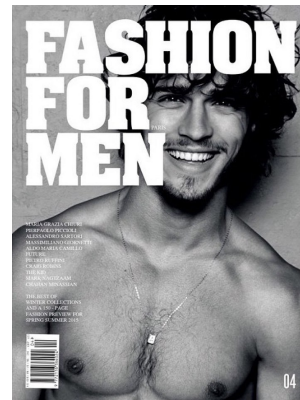

BOSS MODELS

CAPE TOWN

LUCAS MEDEIROS

Height: 179cm Chest: 99cm Waist: 78cm Suit: 38 R Shoe: 9 UK Hair: Brown Eyes: Green

BOSS MODELS

CAPE TOWN

LUCAS MEDEIROS

Height: 179cm Chest: 99cm Waist: 78cm Suit: 38 R Shoe: 9 UK Hair: Brown Eyes: Green