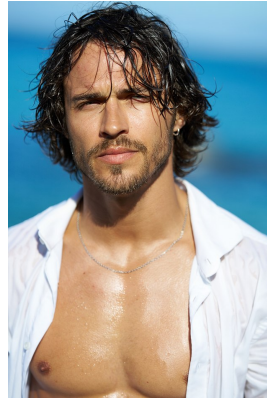

BOSS MODELS

CAPE TOWN

LUCAS MEDEIROS

Height: 179cm Chest: 99cm Waist: 78cm Suit: 38 R Shoe: 9 UK Hair: Brown Eyes: Green

BOSS MODELS

CAPE TOWN

LUCAS MEDEIROS

Height: 179cm Chest: 99cm Waist: 78cm Suit: 38 R Shoe: 9 UK Hair: Brown Eyes: Green

BOSS MODELS

CAPE TOWN

LUCAS MEDEIROS

Height: 179cm Chest: 99cm Waist: 78cm Suit: 38 R Shoe: 9 UK Hair: Brown Eyes: Green