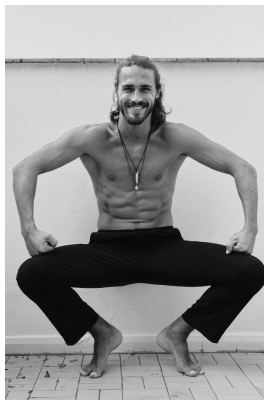

BOSS MODELS

CAPE TOWN

LUCAS MEDEIROS

Height: 179cm Chest: 99cm Waist: 78cm Suit: 38 R Shoe: 9 UK Hair: Brown Eyes: Green

BOSS MODELS

CAPE TOWN

LUCAS MEDEIROS

Height: 179cm Chest: 99cm Waist: 78cm Suit: 38 R Shoe: 9 UK Hair: Brown Eyes: Green