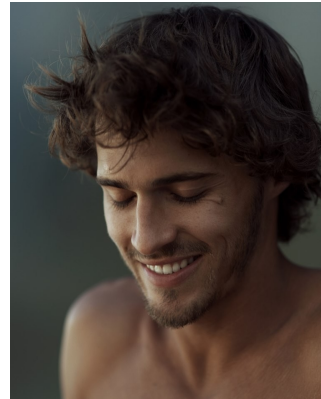

BOSS MODELS

CAPE TOWN

LUCAS MEDEIROS

Height: 179cm Chest: 99cm Waist: 78cm Suit: 38 R Shoe: 9 UK Hair: Brown Eyes: Green

BOSS MODELS

CAPE TOWN

LUCAS MEDEIROS

Height: 179cm Chest: 99cm Waist: 78cm Suit: 38 R Shoe: 9 UK Hair: Brown Eyes: Green