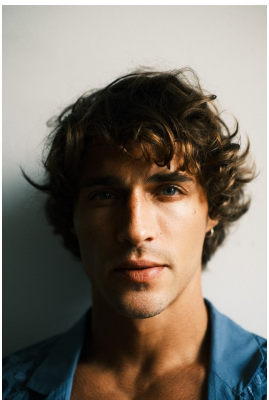

BOSS MODELS

CAPE TOWN

LUCAS MEDEIROS

Height: 179cm Chest: 99cm Waist: 78cm Suit: 38 R Shoe: 9 UK Hair: Brown Eyes: Green

BOSS MODELS

CAPE TOWN

LUCAS MEDEIROS

Height: 179cm Chest: 99cm Waist: 78cm Suit: 38 R Shoe: 9 UK Hair: Brown Eyes: Green