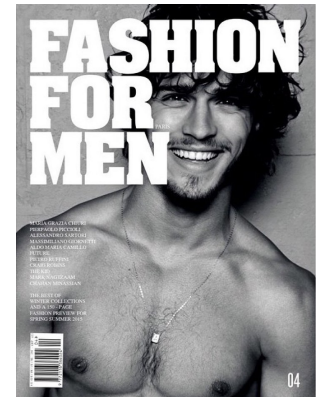

BOSS MODELS

CAPE TOWN

LUCAS MEDEIROS

Height: 179cm Chest: 99cm Waist: 78cm Suit: 38 R Shoe: 9 UK Hair: Brown Eyes: Green

BOSS MODELS

CAPE TOWN

LUCAS MEDEIROS

Height: 179cm Chest: 99cm Waist: 78cm Suit: 38 R Shoe: 9 UK Hair: Brown Eyes: Green

BOSS MODELS

CAPE TOWN

LUCAS MEDEIROS

Height: 179cm Chest: 99cm Waist: 78cm Suit: 38 R Shoe: 9 UK Hair: Brown Eyes: Green