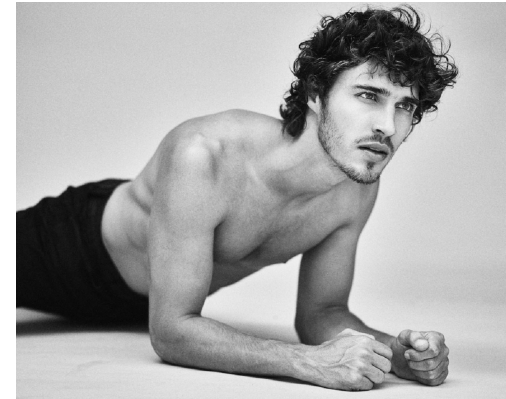

BOSS MODELS

CAPE TOWN

LUCAS MEDEIROS

Height: 179cm Chest: 99cm Waist: 78cm Suit: 38 R Shoe: 9 UK Hair: Brown Eyes: Green

BOSS MODELS

CAPE TOWN

LUCAS MEDEIROS

Height: 179cm Chest: 99cm Waist: 78cm Suit: 38 R Shoe: 9 UK Hair: Brown Eyes: Green

BOSS MODELS

CAPE TOWN

LUCAS MEDEIROS

Height: 179cm Chest: 99cm Waist: 78cm Suit: 38 R Shoe: 9 UK Hair: Brown Eyes: Green