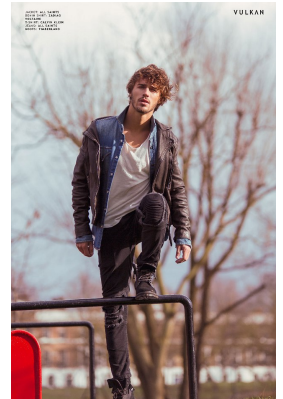

BOSS MODELS

CAPE TOWN

LUCAS MEDEIROS

Height: 179cm Chest: 99cm Waist: 78cm Suit: 38 R Shoe: 9 UK Hair: Brown Eyes: Green

BOSS MODELS

CAPE TOWN

LUCAS MEDEIROS

Height: 179cm Chest: 99cm Waist: 78cm Suit: 38 R Shoe: 9 UK Hair: Brown Eyes: Green