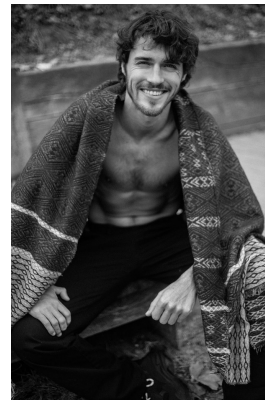

BOSS MODELS

CAPE TOWN

LUCAS MEDEIROS

Height: 179cm Chest: 99cm Waist: 78cm Suit: 38 R Shoe: 9 UK Hair: Brown Eyes: Green

BOSS MODELS

CAPE TOWN

LUCAS MEDEIROS

Height: 179cm Chest: 99cm Waist: 78cm Suit: 38 R Shoe: 9 UK Hair: Brown Eyes: Green