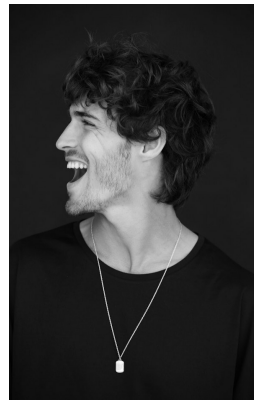

BOSS MODELS

CAPE TOWN

LUCAS MEDEIROS

Height: 179cm Chest: 99cm Waist: 78cm Suit: 38 R Shoe: 9 UK Hair: Brown Eyes: Green

BOSS MODELS

CAPE TOWN

LUCAS MEDEIROS

Height: 179cm Chest: 99cm Waist: 78cm Suit: 38 R Shoe: 9 UK Hair: Brown Eyes: Green