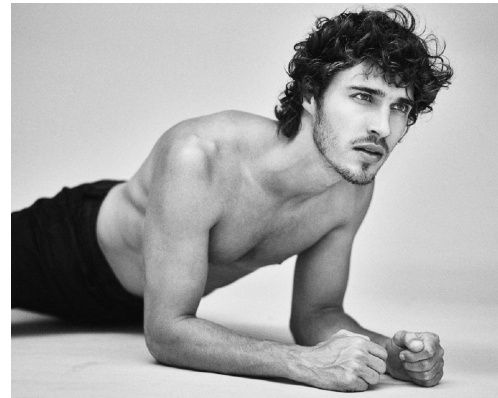

BOSS MODELS

CAPE TOWN

LUCAS MEDEIROS

Height: 179cm Chest: 99cm Waist: 78cm Suit: 38 R Shoe: 9 UK Hair: Brown Eyes: Green

BOSS MODELS

CAPE TOWN

LUCAS MEDEIROS

Height: 179cm Chest: 99cm Waist: 78cm Suit: 38 R Shoe: 9 UK Hair: Brown Eyes: Green