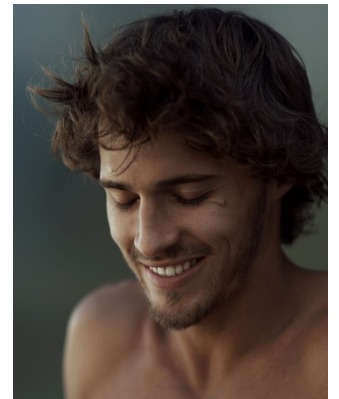

BOSS MODELS

CAPE TOWN

LUCAS MEDEIROS

Height: 179cm Chest: 99cm Waist: 78cm Suit: 38 R Shoe: 9 UK Hair: Brown Eyes: Green

BOSS MODELS

CAPE TOWN

LUCAS MEDEIROS

Height: 179cm Chest: 99cm Waist: 78cm Suit: 38 R Shoe: 9 UK Hair: Brown Eyes: Green

BOSS MODELS

CAPE TOWN

LUCAS MEDEIROS

Height: 179cm Chest: 99cm Waist: 78cm Suit: 38 R Shoe: 9 UK Hair: Brown Eyes: Green