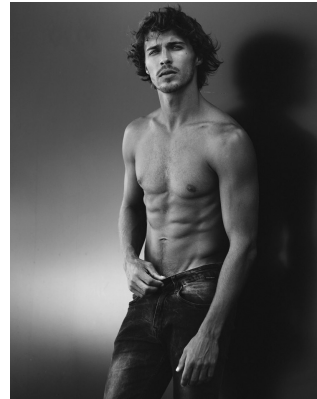

BOSS MODELS

CAPE TOWN

LUCAS MEDEIROS

Height: 179cm Chest: 99cm Waist: 78cm Suit: 38 R Shoe: 9 UK Hair: Brown Eyes: Green

BOSS MODELS

CAPE TOWN

LUCAS MEDEIROS

Height: 179cm Chest: 99cm Waist: 78cm Suit: 38 R Shoe: 9 UK Hair: Brown Eyes: Green