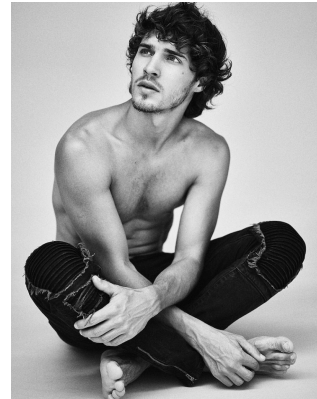

BOSS MODELS

CAPE TOWN

LUCAS MEDEIROS

Height: 179cm Chest: 99cm Waist: 78cm Suit: 38 R Shoe: 9 UK Hair: Brown Eyes: Green

BOSS MODELS

CAPE TOWN

LUCAS MEDEIROS

Height: 179cm Chest: 99cm Waist: 78cm Suit: 38 R Shoe: 9 UK Hair: Brown Eyes: Green

BOSS MODELS

CAPE TOWN

LUCAS MEDEIROS

Height: 179cm Chest: 99cm Waist: 78cm Suit: 38 R Shoe: 9 UK Hair: Brown Eyes: Green