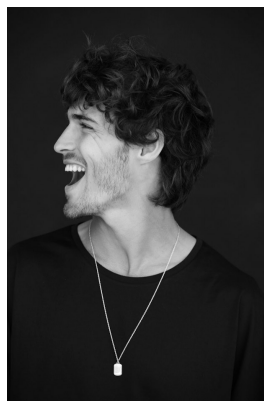

BOSS MODELS

CAPE TOWN

LUCAS MEDEIROS

Height: 179cm Chest: 99cm Waist: 78cm Suit: 38 R Shoe: 9 UK Hair: Brown Eyes: Green

BOSS MODELS

CAPE TOWN

LUCAS MEDEIROS

Height: 179cm Chest: 99cm Waist: 78cm Suit: 38 R Shoe: 9 UK Hair: Brown Eyes: Green

BOSS MODELS

CAPE TOWN

LUCAS MEDEIROS

Height: 179cm Chest: 99cm Waist: 78cm Suit: 38 R Shoe: 9 UK Hair: Brown Eyes: Green