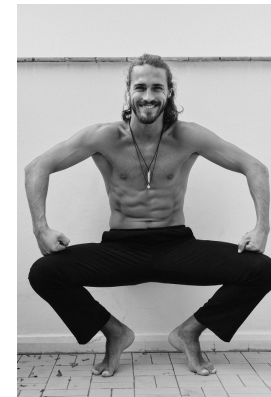

BOSS MODELS

CAPE TOWN

LUCAS MEDEIROS

Height: 179cm Chest: 99cm Waist: 78cm Suit: 38 R Shoe: 9 UK Hair: Brown Eyes: Green

BOSS MODELS

CAPE TOWN

LUCAS MEDEIROS

Height: 179cm Chest: 99cm Waist: 78cm Suit: 38 R Shoe: 9 UK Hair: Brown Eyes: Green

BOSS MODELS

CAPE TOWN

LUCAS MEDEIROS

Height: 179cm Chest: 99cm Waist: 78cm Suit: 38 R Shoe: 9 UK Hair: Brown Eyes: Green