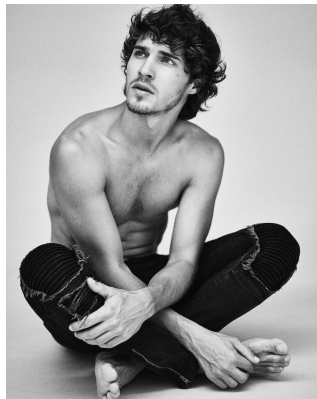

BOSS MODELS

CAPE TOWN

LUCAS MEDEIROS

Height: 179cm Chest: 99cm Waist: 78cm Suit: 38 R Shoe: 9 UK Hair: Brown Eyes: Green

BOSS MODELS

CAPE TOWN

LUCAS MEDEIROS

Height: 179cm Chest: 99cm Waist: 78cm Suit: 38 R Shoe: 9 UK Hair: Brown Eyes: Green