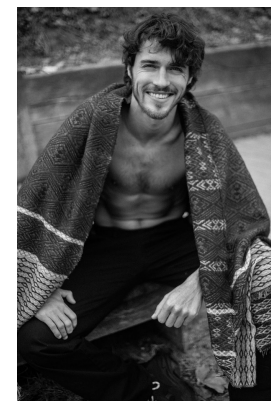

BOSS MODELS

CAPE TOWN

LUCAS MEDEIROS

Height: 179cm Chest: 99cm Waist: 78cm Suit: 38 R Shoe: 9 UK Hair: Brown Eyes: Green

BOSS MODELS

CAPE TOWN

LUCAS MEDEIROS

Height: 179cm Chest: 99cm Waist: 78cm Suit: 38 R Shoe: 9 UK Hair: Brown Eyes: Green

BOSS MODELS

CAPE TOWN

LUCAS MEDEIROS

Height: 179cm Chest: 99cm Waist: 78cm Suit: 38 R Shoe: 9 UK Hair: Brown Eyes: Green