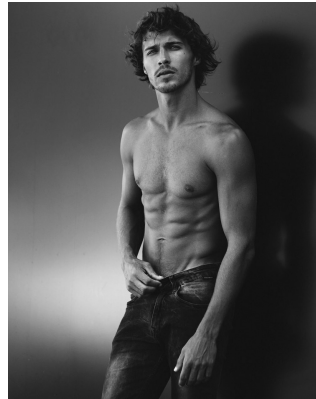

BOSS MODELS

CAPE TOWN

LUCAS MEDEIROS

Height: 179cm Chest: 99cm Waist: 78cm Suit: 38 R Shoe: 9 UK Hair: Brown Eyes: Green

BOSS MODELS

CAPE TOWN

LUCAS MEDEIROS

Height: 179cm Chest: 99cm Waist: 78cm Suit: 38 R Shoe: 9 UK Hair: Brown Eyes: Green

BOSS MODELS

CAPE TOWN

LUCAS MEDEIROS

Height: 179cm Chest: 99cm Waist: 78cm Suit: 38 R Shoe: 9 UK Hair: Brown Eyes: Green