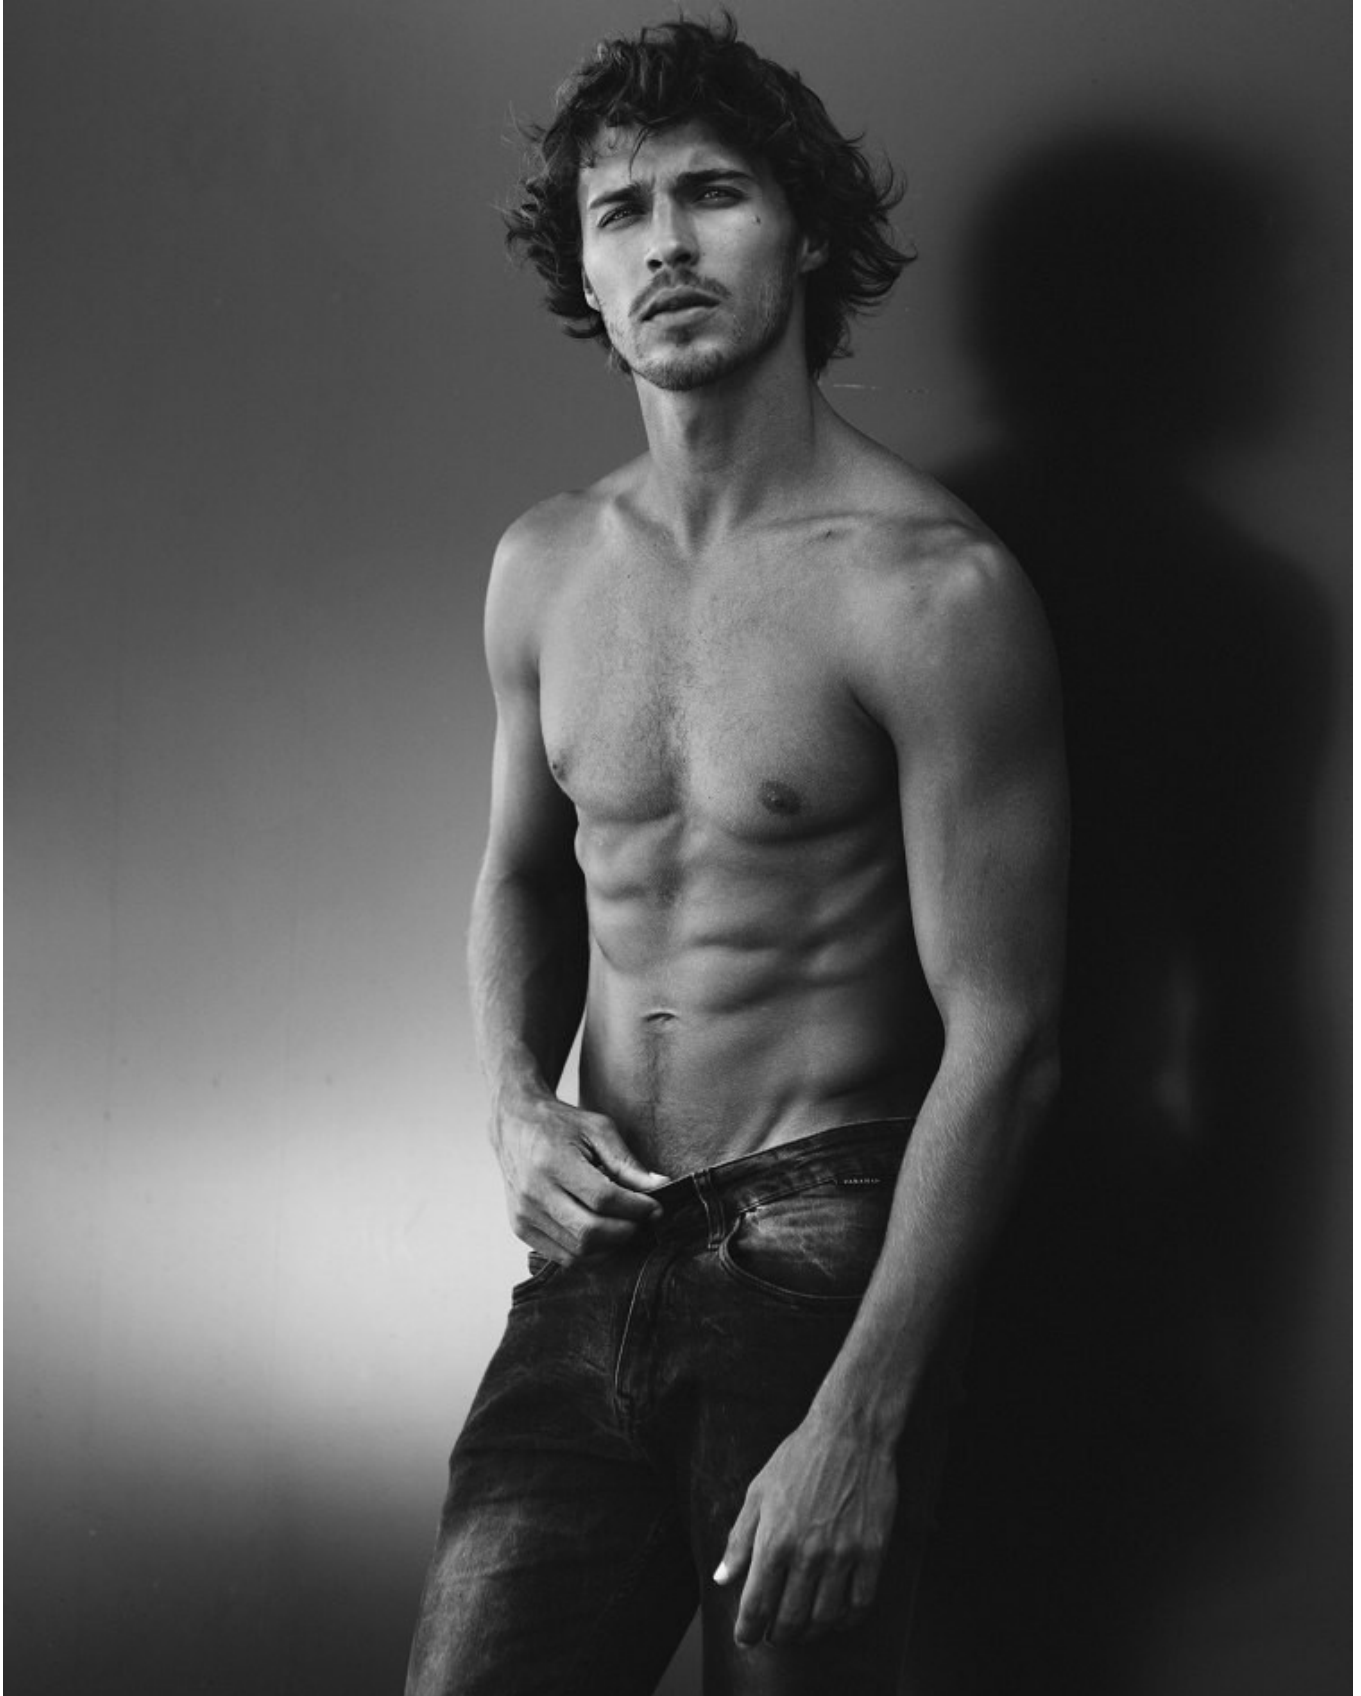

LUCAS MEDEIROS

BOSS MODELS

CAPE TOWN

LUCAS MEDEIROS

Height: 179cm Chest: 99cm Waist: 78cm Suit: 38 R Shoe: 9 UK Hair: Brown Eyes: Green