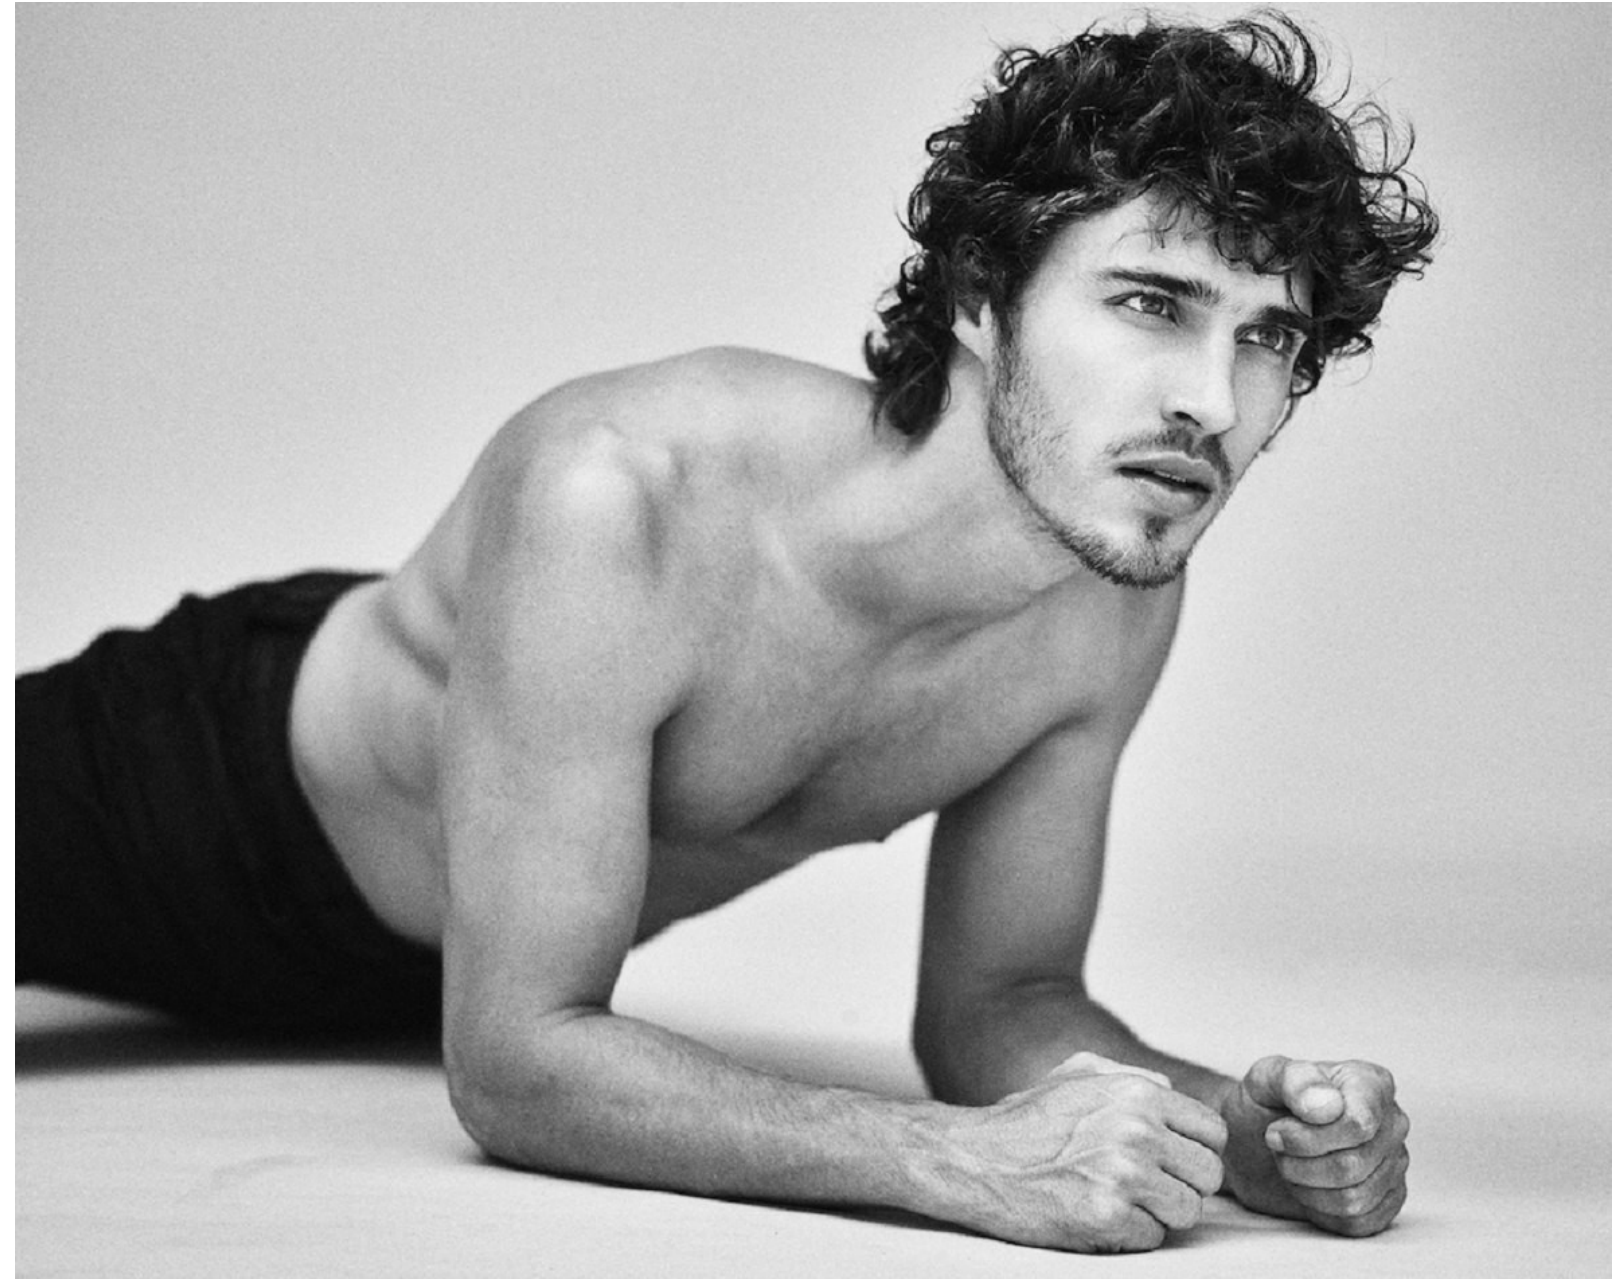

BOSS MODELS

CAPE TOWN

Height: 179cm Chest: 99cm Waist: 78cm Suit: 38 R Shoe: 9 UK Hair: Brown Eyes: Green