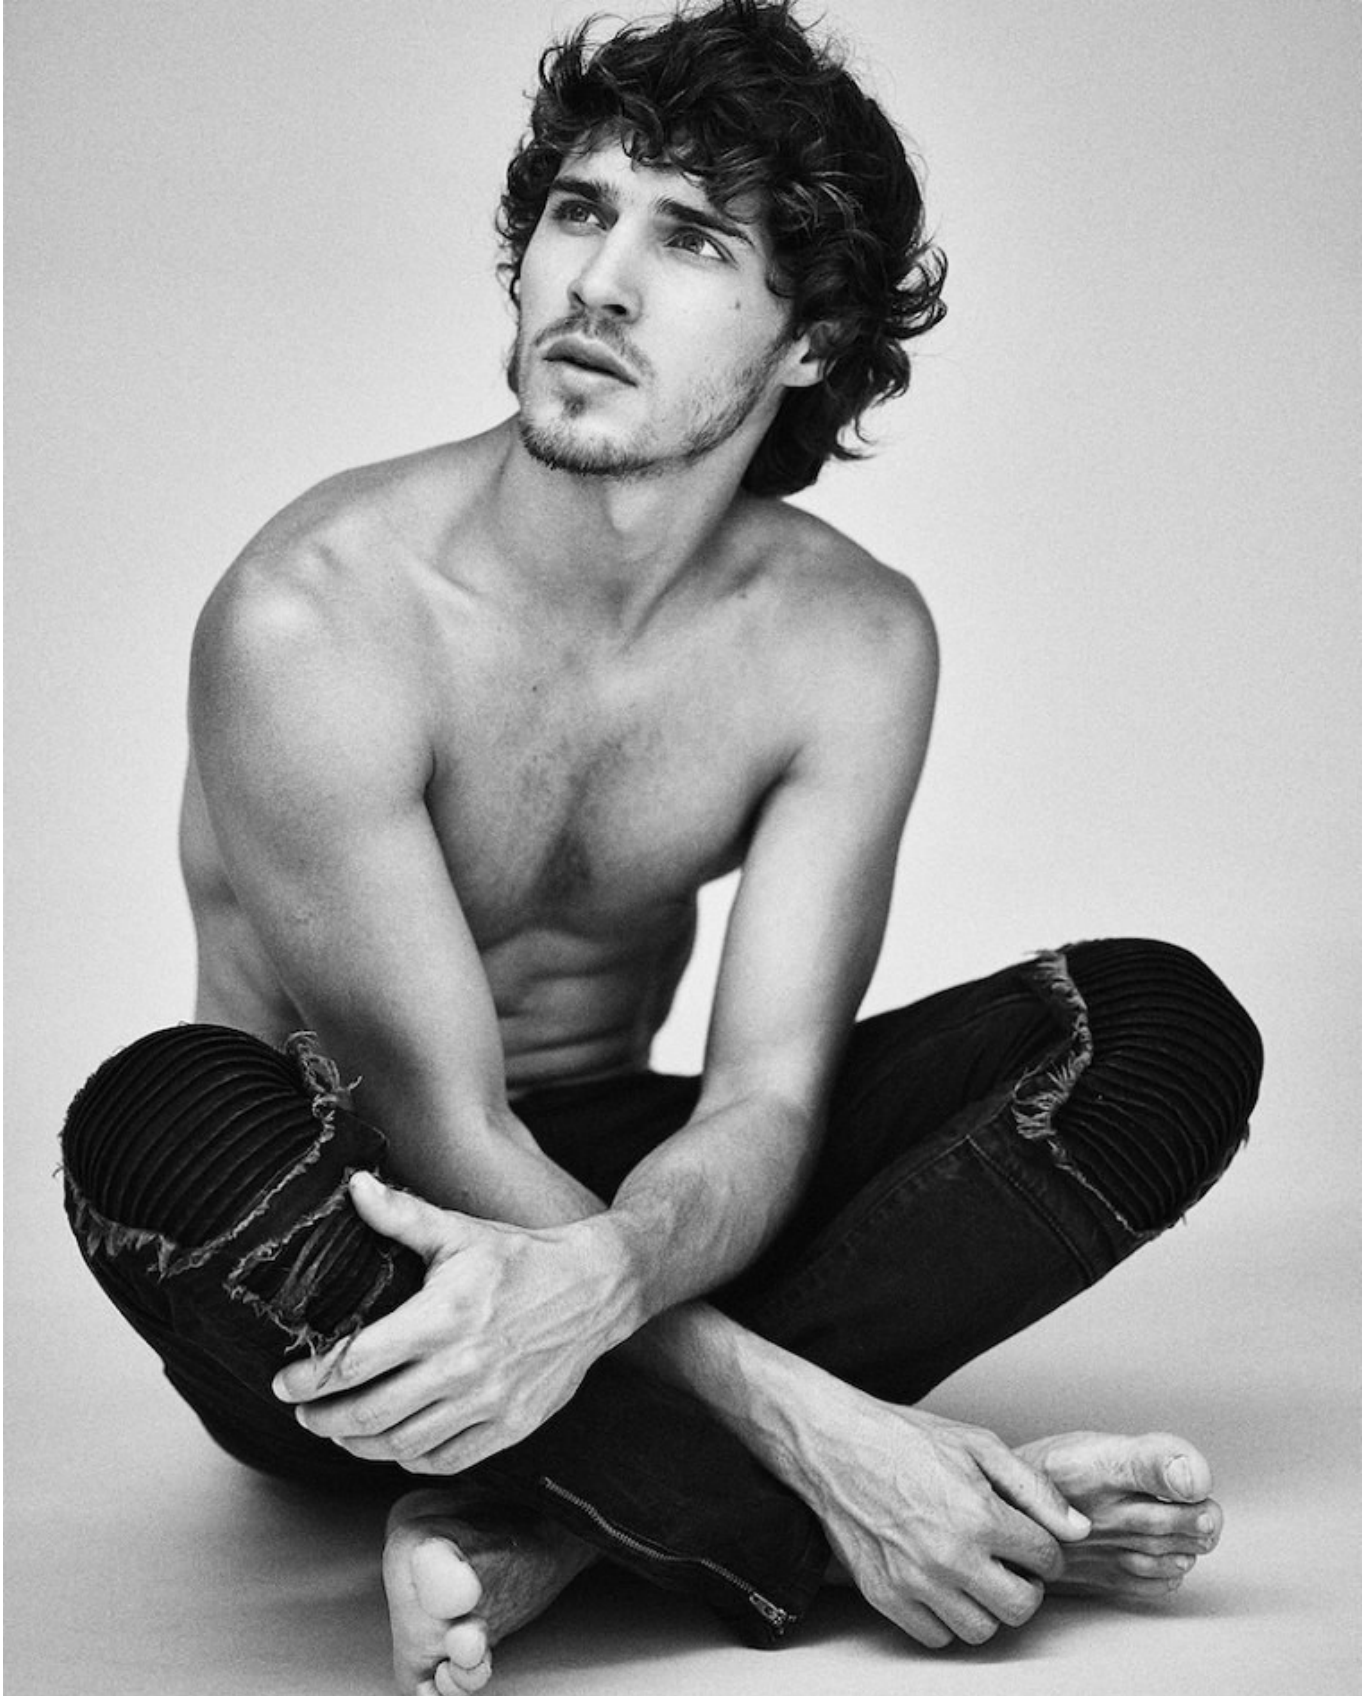

# BOSS MODELS

CAPE TOWN

LUCAS MEDEIROS

Height: 179cm Chest: 99cm Waist: 78cm Suit: 38 R Shoe: 9 UK Hair: Brown Eyes: Green