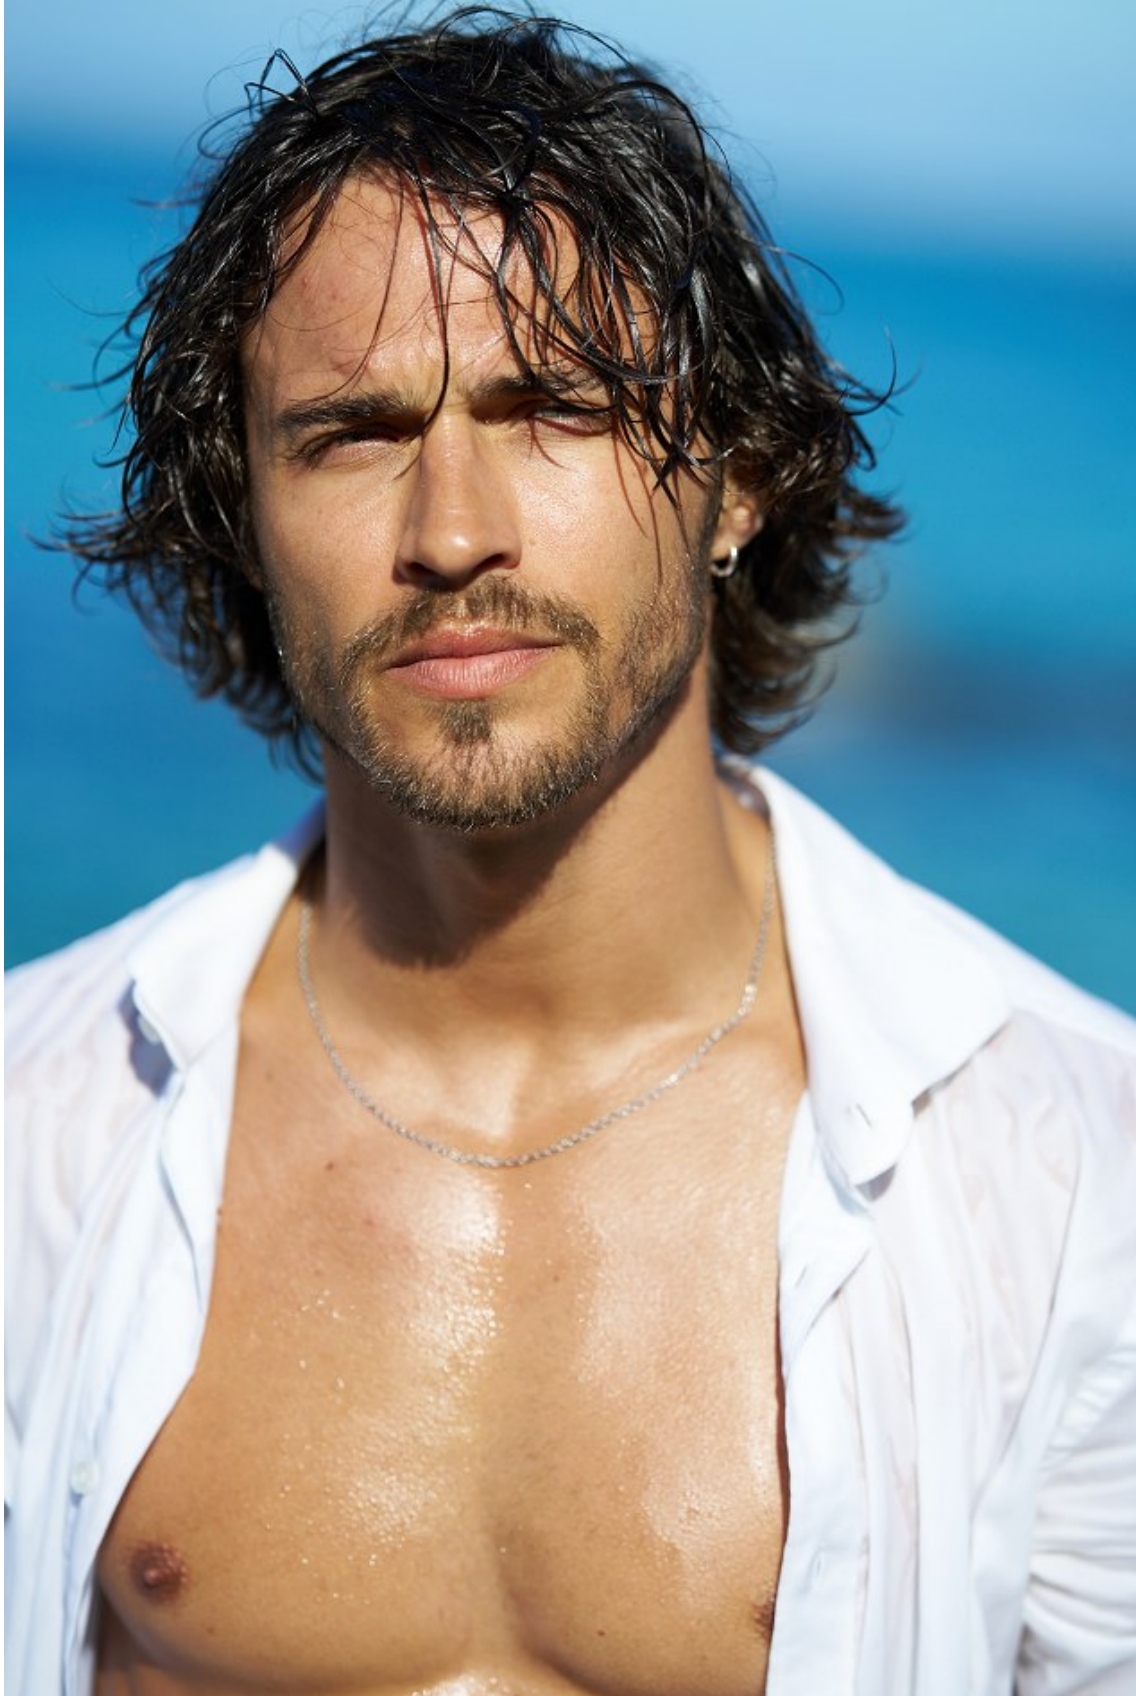

BOSS MODELS

CAPE TOWN

LUCAS MEDEIROS

Height: 179cm Chest: 99cm Waist: 78cm Suit: 38 R Shoe: 9 UK Hair: Brown Eyes: Green