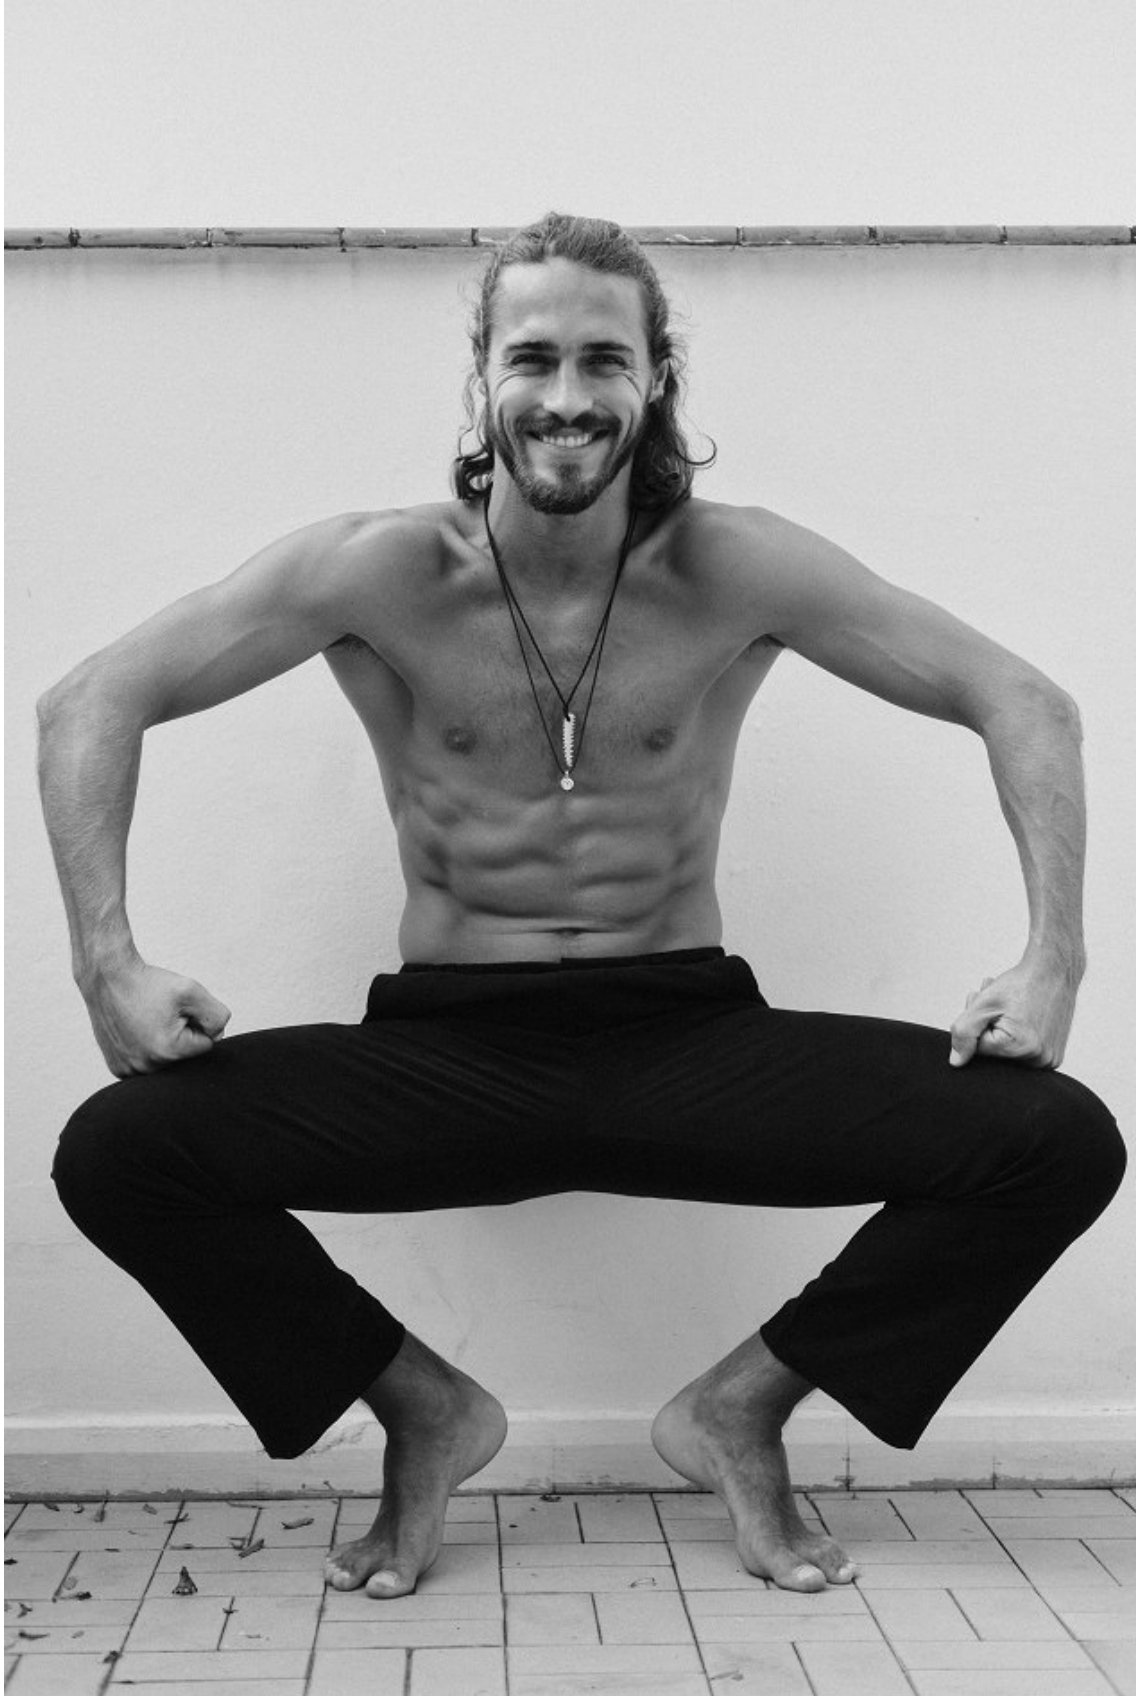

BOSS MODELS

CAPE TOWN

LUCAS MEDEIROS

Height: 179cm Chest: 99cm Waist: 78cm Suit: 38 R Shoe: 9 UK Hair: Brown Eyes: Green