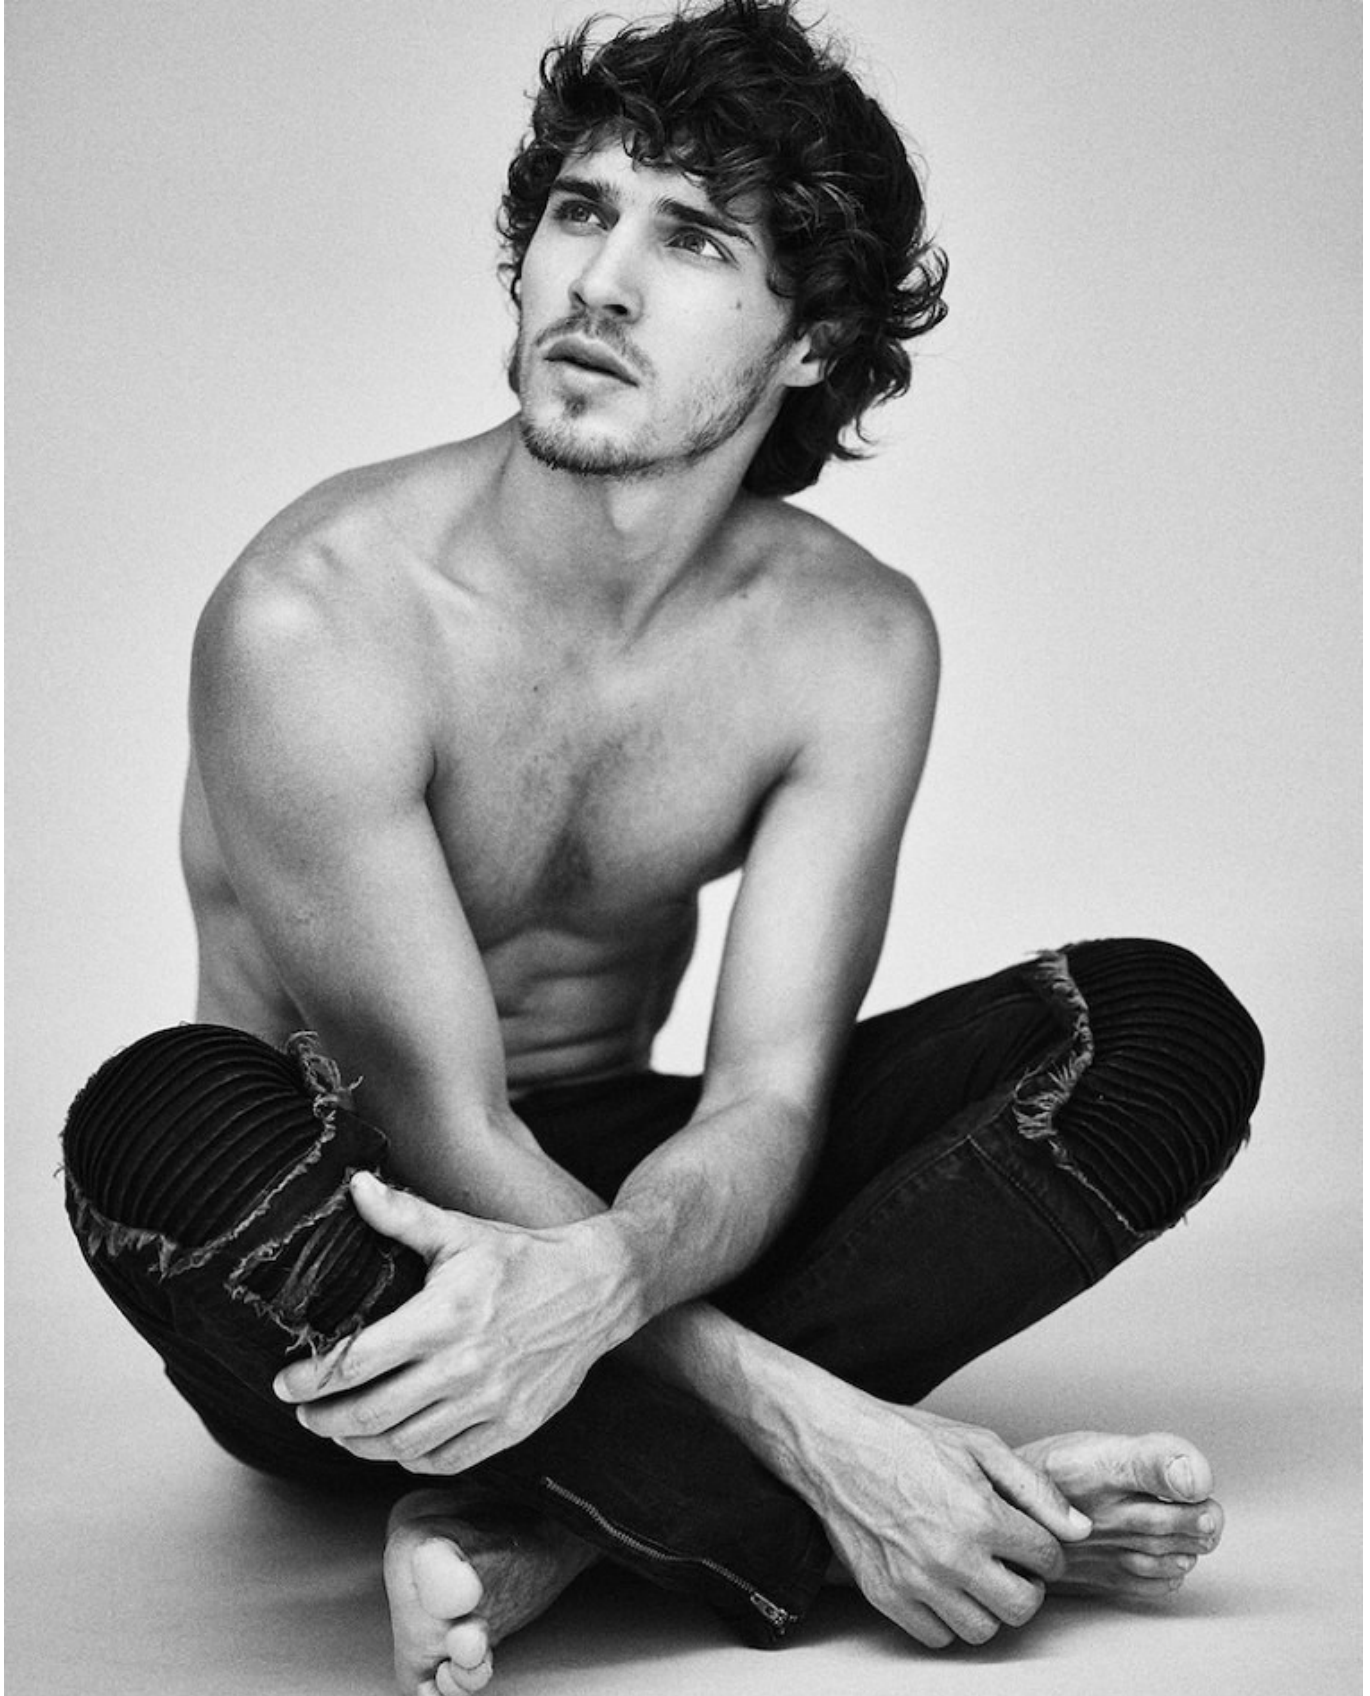

BOSS MODELS

CAPE TOWN

LUCAS MEDEIROS

Height: 179cm Chest: 99cm Waist: 78cm Suit: 38 R Shoe: 9 UK Hair: Brown Eyes: Green