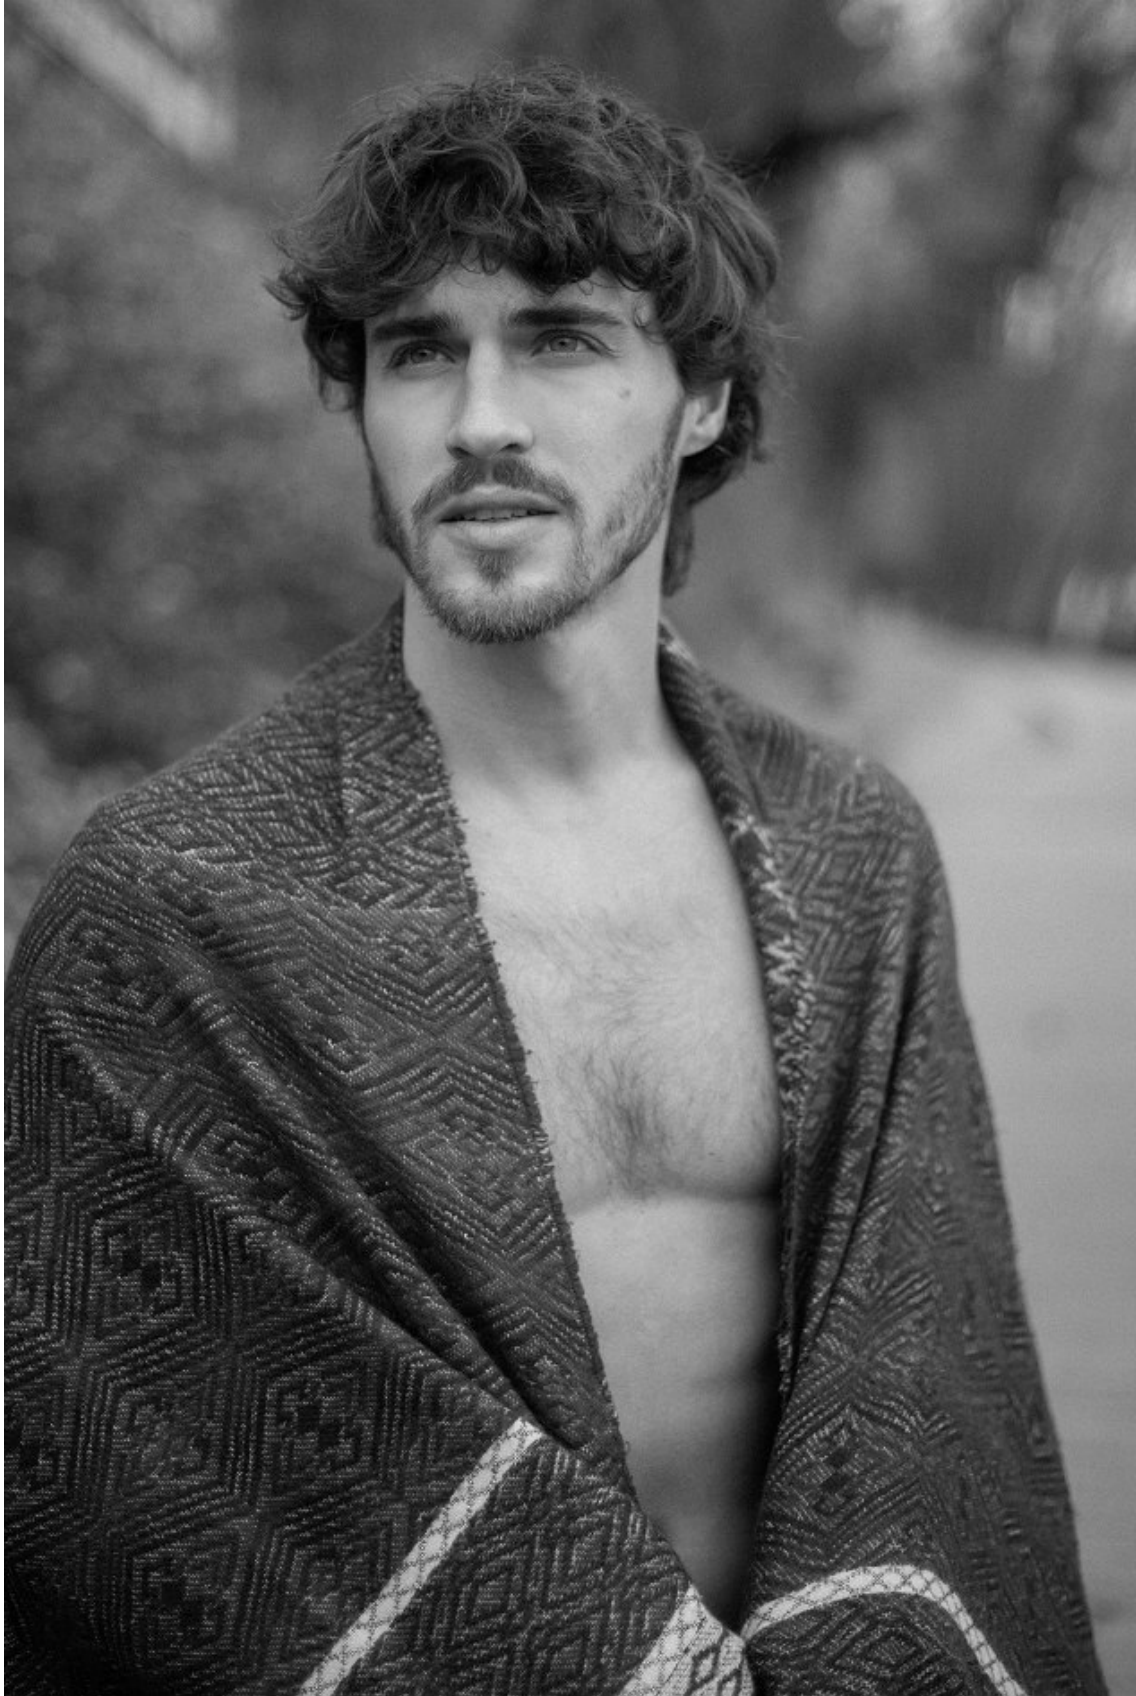

BOSS MODELS

CAPE TOWN

LUCAS MEDEIROS

Height: 179cm Chest: 99cm Waist: 78cm Suit: 38 R Shoe: 9 UK Hair: Brown Eyes: Green