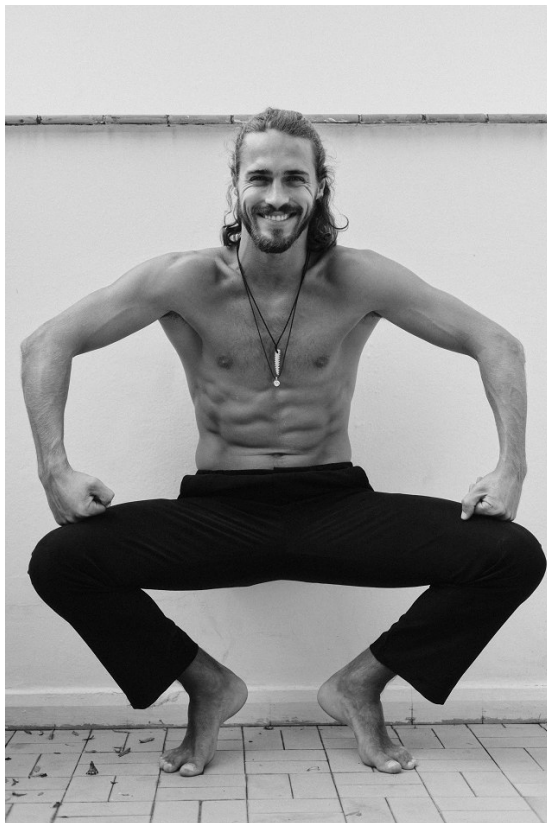

# BOSS MODELS

CAPE TOWN

Dossier | MAN

114

## LUCAS MEDEIROS

Height: 179cm Chest: 99cm Waist: 78cm Suit: 38 R Shoe: 9 UK Hair: Brown Eyes: Green