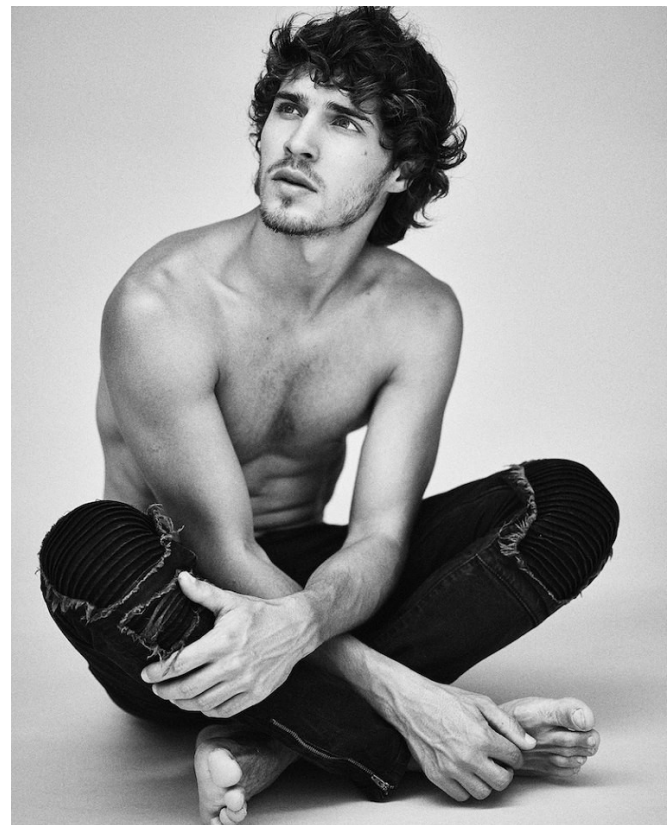

# BOSS MODELS

CAPE TOWN

## LUCAS MEDEIROS

Height: 179cm Chest: 99cm Waist: 78cm Suit: 38 R Shoe: 9 UK Hair: Brown Eyes: Green

# BOSS MODELS

CAPE TOWN

LUCAS MEDEIROS

Height: 179cm Chest: 99cm Waist: 78cm Suit: 38 R Shoe: 9 UK Hair: Brown Eyes: Green

# BOSS MODELS

CAPE TOWN

Dossier | MAN

114