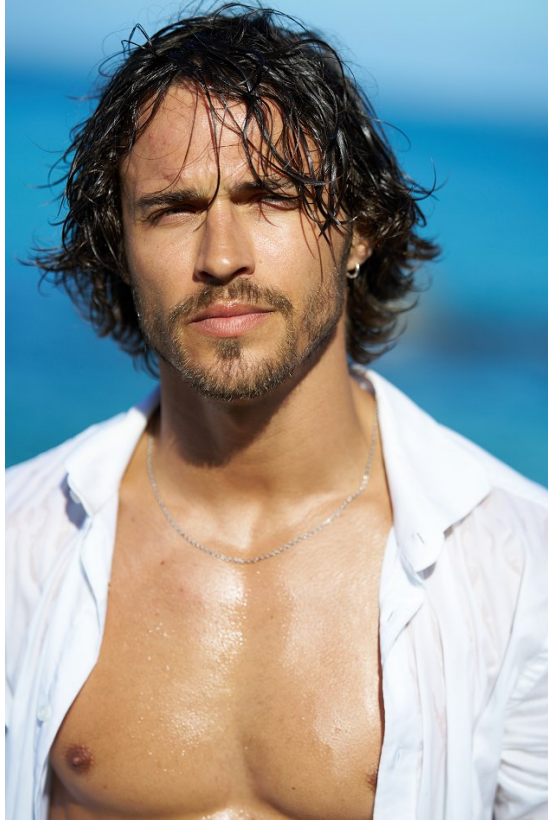

BOSS MODELS

CAPE TOWN

Height: 179cm Chest: 99cm Waist: 78cm Suit: 38 R Shoe: 9 UK Hair: Brown Eyes: Green