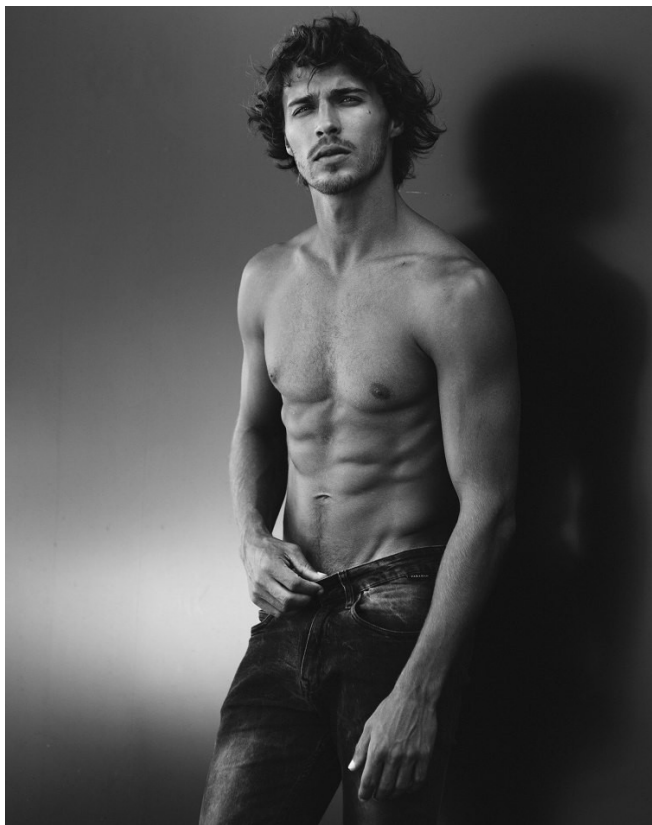

BOSS MODELS

CAPE TOWN

Height: 179cm Chest: 99cm Waist: 78cm Suit: 38 R Shoe: 9 UK Hair: Brown Eyes: Green