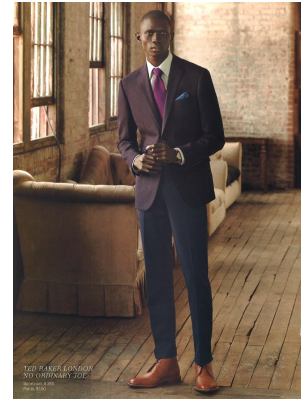

# BOSS MODELS

CAPE TOWN

## ARMANDO CABRAL.

Height: 188cm Waist: 81cm Suit: 40 L Shoe: 10.5 UK Hair: Black Eyes: Brown

# BOSS MODELS

CAPE TOWN

ARMANDO CABRAL.

Height: 188cm Waist: 81cm Suit: 40 L Shoe: 10.5 UK Hair: Black Eyes: Brown