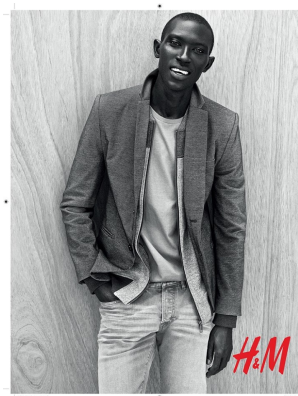

# BOSS MODELS

CAPE TOWN

## ARMANDO CABRAL.

Height: 188cm Waist: 81cm Suit: 40 L Shoe: 10.5 UK Hair: Black Eyes: Brown

# BOSS MODELS

CAPE TOWN

ARMANDO CABRAL.

Height: 188cm Waist: 81cm Suit: 40 L Shoe: 10.5 UK Hair: Black Eyes: Brown