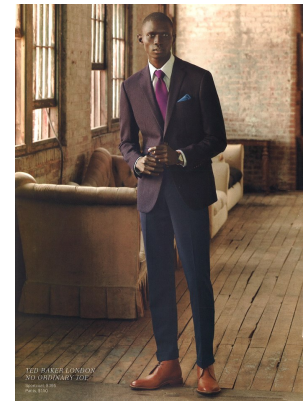

BOSS MODELS

CAPE TOWN

ARMANDO CABRAL.

Height: 188cm Waist: 81cm Suit: 40 L Shoe: 10.5 UK Hair: Black Eyes: Brown

BOSS MODELS

CAPE TOWN

ARMANDO CABRAL.

Height: 188cm Waist: 81cm Suit: 40 L Shoe: 10.5 UK Hair: Black Eyes: Brown

BOSS MODELS

CAPE TOWN

ARMANDO CABRAL.

Height: 188cm Waist: 81cm Suit: 40 L Shoe: 10.5 UK Hair: Black Eyes: Brown