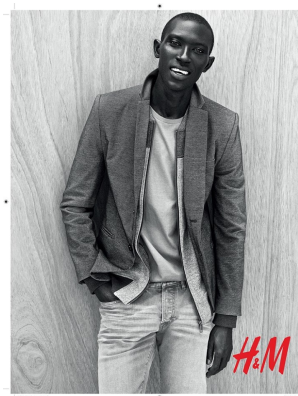

BOSS MODELS

CAPE TOWN

ARMANDO CABRAL.

Height: 188cm Waist: 81cm Suit: 40 L Shoe: 10.5 UK Hair: Black Eyes: Brown

BOSS MODELS

CAPE TOWN

ARMANDO CABRAL.

Height: 188cm Waist: 81cm Suit: 40 L Shoe: 10.5 UK Hair: Black Eyes: Brown

BOSS MODELS

CAPE TOWN

ARMANDO CABRAL.

Height: 188cm Waist: 81cm Suit: 40 L Shoe: 10.5 UK Hair: Black Eyes: Brown