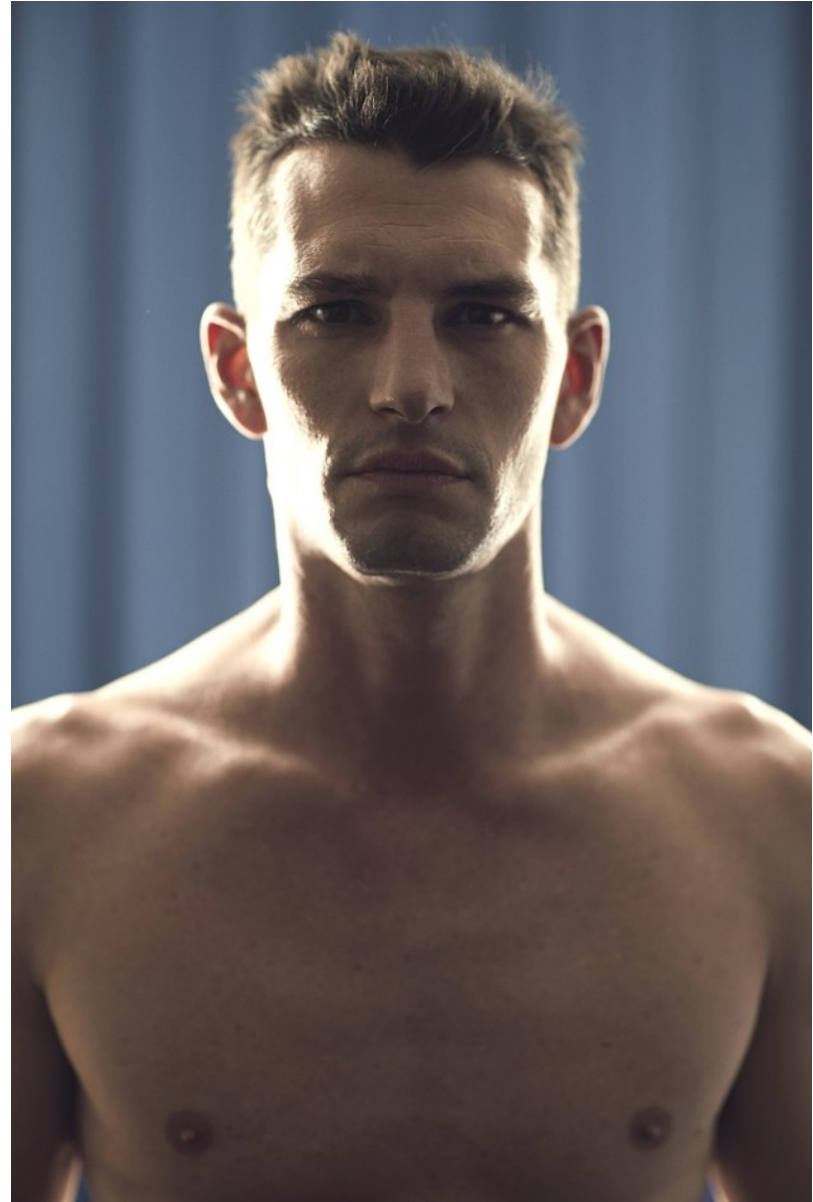

BOSS MODELS

CAPE TOWN

Height: 185cm Chest: 99cm Waist: 79cm Suit: 38 R Shoe: 10 UK Hair: Brown Eyes: Brown