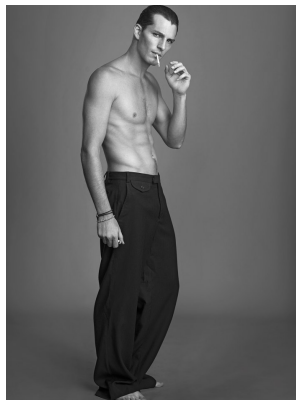

BOSS MODELS

CAPE TOWN

CHRIS FOLZ

Height: 185cm Chest: 99cm Waist: 79cm Suit: 38 R Shoe: 10 UK Hair: Brown Eyes: Brown

BOSS MODELS

CAPE TOWN

CHRIS FOLZ

Height: 185cm Chest: 99cm Waist: 79cm Suit: 38 R Shoe: 10 UK Hair: Brown Eyes: Brown

BOSS MODELS

CAPE TOWN

CHRIS FOLZ

Height: 185cm Chest: 99cm Waist: 79cm Suit: 38 R Shoe: 10 UK Hair: Brown Eyes: Brown