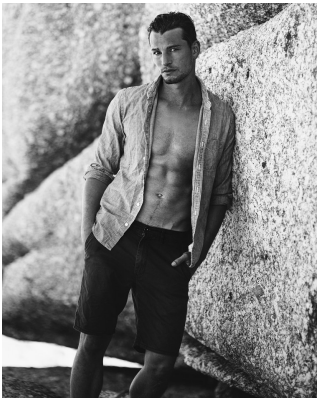

BOSS MODELS

CAPE TOWN

CHRIS FOLZ

Height: 185cm Chest: 99cm Waist: 79cm Suit: 38 R Shoe: 10 UK Hair: Brown Eyes: Brown

BOSS MODELS

CAPE TOWN

CHRIS FOLZ

Height: 185cm Chest: 99cm Waist: 79cm Suit: 38 R Shoe: 10 UK Hair: Brown Eyes: Brown

BOSS MODELS

CAPE TOWN

CHRIS FOLZ

Height: 185cm Chest: 99cm Waist: 79cm Suit: 38 R Shoe: 10 UK Hair: Brown Eyes: Brown