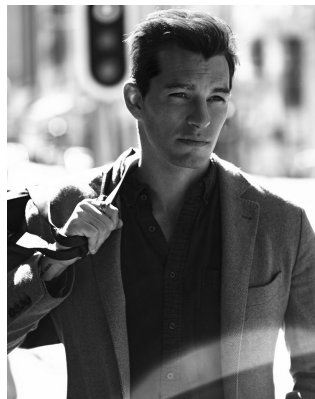

BOSS MODELS

CAPE TOWN

CHRIS FOLZ

Height: 185cm Chest: 99cm Waist: 79cm Suit: 38 R Shoe: 10 UK Hair: Brown Eyes: Brown

BOSS MODELS

CAPE TOWN

CHRIS FOLZ

Height: 185cm Chest: 99cm Waist: 79cm Suit: 38 R Shoe: 10 UK Hair: Brown Eyes: Brown

BOSS MODELS

CAPE TOWN

CHRIS FOLZ

Height: 185cm Chest: 99cm Waist: 79cm Suit: 38 R Shoe: 10 UK Hair: Brown Eyes: Brown