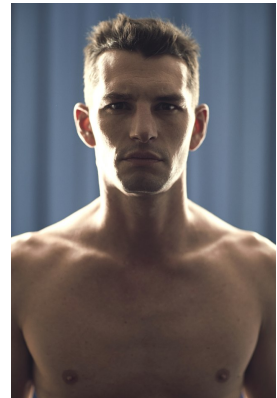

BOSS MODELS

CAPE TOWN

CHRIS FOLZ

Height: 185cm Chest: 99cm Waist: 79cm Suit: 38 R Shoe: 10 UK Hair: Brown Eyes: Brown

BOSS MODELS

CAPE TOWN

CHRIS FOLZ

Height: 185cm Chest: 99cm Waist: 79cm Suit: 38 R Shoe: 10 UK Hair: Brown Eyes: Brown

BOSS MODELS

CAPE TOWN

CHRIS FOLZ

Height: 185cm Chest: 99cm Waist: 79cm Suit: 38 R Shoe: 10 UK Hair: Brown Eyes: Brown