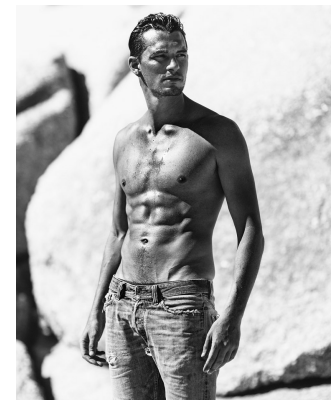

# BOSS MODELS

CAPE TOWN

CHRIS FOLZ

Height: 185cm Chest: 99cm Waist: 79cm Suit: 38 R Shoe: 10 UK Hair: Brown Eyes: Brown

# BOSS MODELS

CAPE TOWN