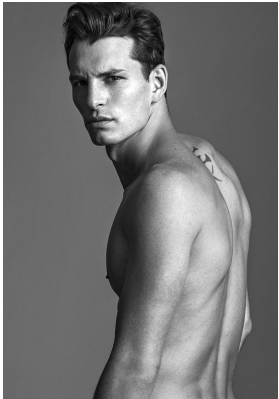

BOSS MODELS

CAPE TOWN

CHRIS FOLZ

Height: 185cm Chest: 99cm Waist: 79cm Suit: 38 R Shoe: 10 UK Hair: Brown Eyes: Brown

BOSS MODELS

CAPE TOWN

CHRIS FOLZ

Height: 185cm Chest: 99cm Waist: 79cm Suit: 38 R Shoe: 10 UK Hair: Brown Eyes: Brown

BOSS MODELS

CAPE TOWN

CHRIS FOLZ

Height: 185cm Chest: 99cm Waist: 79cm Suit: 38 R Shoe: 10 UK Hair: Brown Eyes: Brown