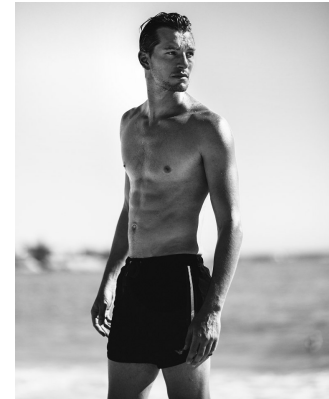

BOSS MODELS

CAPE TOWN

CHRIS FOLZ

Height: 185cm Chest: 99cm Waist: 79cm Suit: 38 R Shoe: 10 UK Hair: Brown Eyes: Brown

BOSS MODELS

CAPE TOWN

CHRIS FOLZ

Height: 185cm Chest: 99cm Waist: 79cm Suit: 38 R Shoe: 10 UK Hair: Brown Eyes: Brown

BOSS MODELS

CAPE TOWN

CHRIS FOLZ

Height: 185cm Chest: 99cm Waist: 79cm Suit: 38 R Shoe: 10 UK Hair: Brown Eyes: Brown