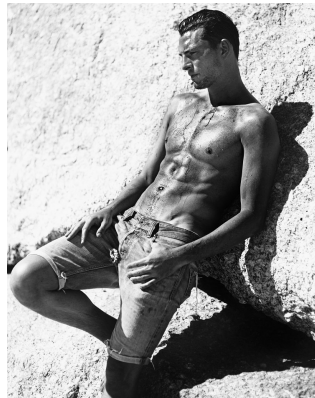

BOSS MODELS

CAPE TOWN

CHRIS FOLZ

Height: 185cm Chest: 99cm Waist: 79cm Suit: 38 R Shoe: 10 UK Hair: Brown Eyes: Brown

BOSS MODELS

CAPE TOWN

CHRIS FOLZ

Height: 185cm Chest: 99cm Waist: 79cm Suit: 38 R Shoe: 10 UK Hair: Brown Eyes: Brown

BOSS MODELS

CAPE TOWN

CHRIS FOLZ

Height: 185cm Chest: 99cm Waist: 79cm Suit: 38 R Shoe: 10 UK Hair: Brown Eyes: Brown