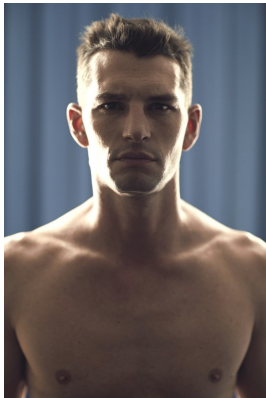

BOSS MODELS

CAPE TOWN

CHRIS FOLZ

Height: 185cm Chest: 99cm Waist: 79cm Suit: 38 R Shoe: 10 UK Hair: Brown Eyes: Brown

BOSS MODELS

CAPE TOWN

CHRIS FOLZ

Height: 185cm Chest: 99cm Waist: 79cm Suit: 38 R Shoe: 10 UK Hair: Brown Eyes: Brown

BOSS MODELS

CAPE TOWN

CHRIS FOLZ

Height: 185cm Chest: 99cm Waist: 79cm Suit: 38 R Shoe: 10 UK Hair: Brown Eyes: Brown