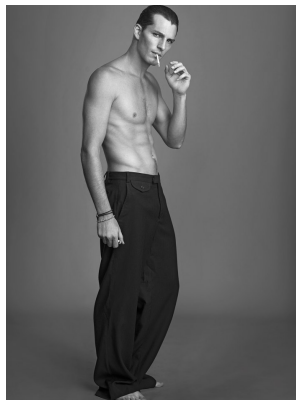

# BOSS MODELS

CAPE TOWN

CHRIS FOLZ

Height: 185cm Chest: 99cm Waist: 79cm Suit: 38 R Shoe: 10 UK Hair: Brown Eyes: Brown

# BOSS MODELS

CAPE TOWN