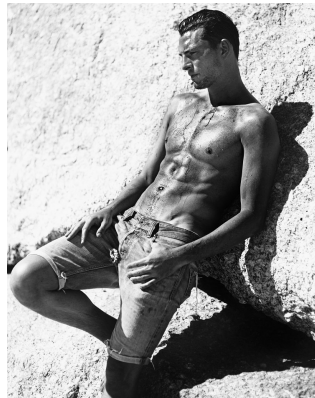

# BOSS MODELS

CAPE TOWN

CHRIS FOLZ

Height: 185cm Chest: 99cm Waist: 79cm Suit: 38 R Shoe: 10 UK Hair: Brown Eyes: Brown

# BOSS MODELS

CAPE TOWN