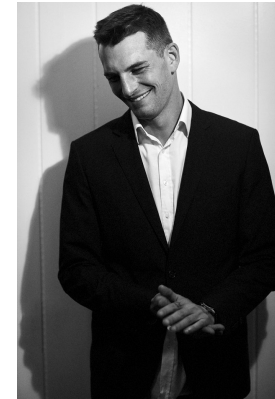

# BOSS MODELS

CAPE TOWN

CHRIS FOLZ

Height: 185cm Chest: 99cm Waist: 79cm Suit: 38 R Shoe: 10 UK Hair: Brown Eyes: Brown

# BOSS MODELS

CAPE TOWN