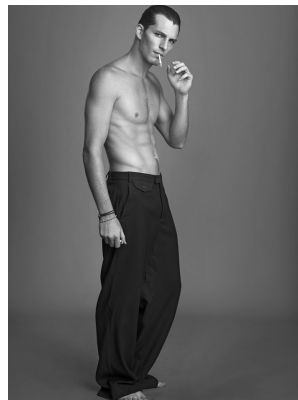

BOSS MODELS

CAPE TOWN

CHRIS FOLZ

Height: 185cm Chest: 99cm Waist: 79cm Suit: 38 R Shoe: 10 UK Hair: Brown Eyes: Brown

BOSS MODELS

CAPE TOWN

CHRIS FOLZ

Height: 185cm Chest: 99cm Waist: 79cm Suit: 38 R Shoe: 10 UK Hair: Brown Eyes: Brown

BOSS MODELS

CAPE TOWN

CHRIS FOLZ

Height: 185cm Chest: 99cm Waist: 79cm Suit: 38 R Shoe: 10 UK Hair: Brown Eyes: Brown