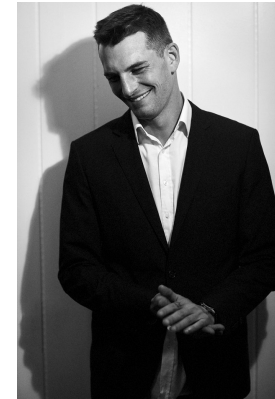

BOSS MODELS

CAPE TOWN

CHRIS FOLZ

Height: 185cm Chest: 99cm Waist: 79cm Suit: 38 R Shoe: 10 UK Hair: Brown Eyes: Brown

BOSS MODELS

CAPE TOWN

CHRIS FOLZ

Height: 185cm Chest: 99cm Waist: 79cm Suit: 38 R Shoe: 10 UK Hair: Brown Eyes: Brown

BOSS MODELS

CAPE TOWN

CHRIS FOLZ

Height: 185cm Chest: 99cm Waist: 79cm Suit: 38 R Shoe: 10 UK Hair: Brown Eyes: Brown