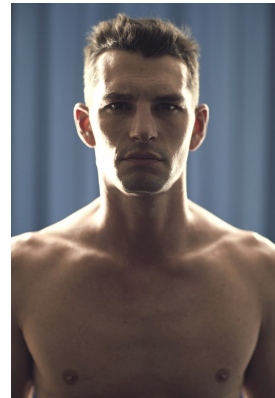

# BOSS MODELS

CAPE TOWN

CHRIS FOLZ

Height: 185cm Chest: 99cm Waist: 79cm Suit: 38 R Shoe: 10 UK Hair: Brown Eyes: Brown

# BOSS MODELS

CAPE TOWN

## CHRIS FOLZ

Height: 185cm Chest: 99cm Waist: 79cm Suit: 38 R Shoe: 10 UK Hair: Brown Eyes: Brown