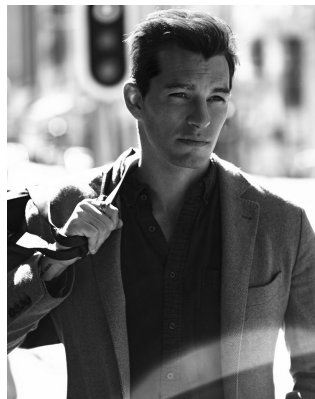

# BOSS MODELS

CAPE TOWN

CHRIS FOLZ

Height: 185cm Chest: 99cm Waist: 79cm Suit: 38 R Shoe: 10 UK Hair: Brown Eyes: Brown

# BOSS MODELS

CAPE TOWN