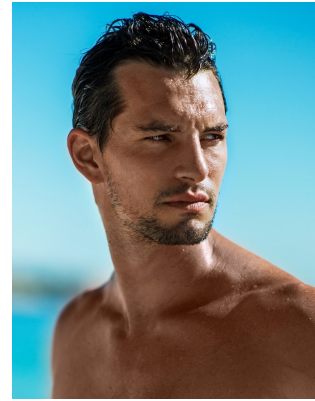

BOSS MODELS

CAPE TOWN

CHRIS FOLZ

Height: 185cm Chest: 99cm Waist: 79cm Suit: 38 R Shoe: 10 UK Hair: Brown Eyes: Brown

BOSS MODELS

CAPE TOWN

CHRIS FOLZ

Height: 185cm Chest: 99cm Waist: 79cm Suit: 38 R Shoe: 10 UK Hair: Brown Eyes: Brown

BOSS MODELS

CAPE TOWN

CHRIS FOLZ

Height: 185cm Chest: 99cm Waist: 79cm Suit: 38 R Shoe: 10 UK Hair: Brown Eyes: Brown