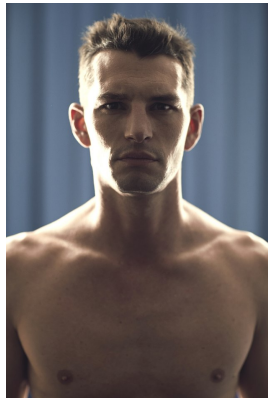

BOSS MODELS

CAPE TOWN

CHRIS FOLZ

Height: 185cm Chest: 99cm Waist: 79cm Suit: 38 R Shoe: 10 UK Hair: Brown Eyes: Brown

BOSS MODELS

CAPE TOWN

CHRIS FOLZ

Height: 185cm Chest: 99cm Waist: 79cm Suit: 38 R Shoe: 10 UK Hair: Brown Eyes: Brown

BOSS MODELS

CAPE TOWN

CHRIS FOLZ

Height: 185cm Chest: 99cm Waist: 79cm Suit: 38 R Shoe: 10 UK Hair: Brown Eyes: Brown