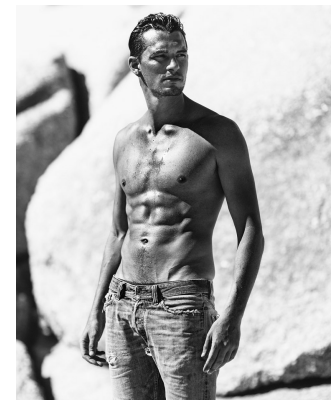

BOSS MODELS

CAPE TOWN

CHRIS FOLZ

Height: 185cm Chest: 99cm Waist: 79cm Suit: 38 R Shoe: 10 UK Hair: Brown Eyes: Brown

BOSS MODELS

CAPE TOWN

CHRIS FOLZ

Height: 185cm Chest: 99cm Waist: 79cm Suit: 38 R Shoe: 10 UK Hair: Brown Eyes: Brown

BOSS MODELS

CAPE TOWN

CHRIS FOLZ

Height: 185cm Chest: 99cm Waist: 79cm Suit: 38 R Shoe: 10 UK Hair: Brown Eyes: Brown