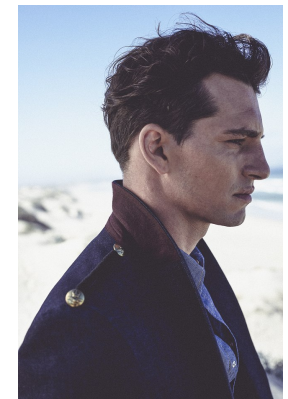

BOSS MODELS

CAPE TOWN

CHRIS FOLZ

Height: 185cm Chest: 99cm Waist: 79cm Suit: 38 R Shoe: 10 UK Hair: Brown Eyes: Brown

BOSS MODELS

CAPE TOWN

CHRIS FOLZ

Height: 185cm Chest: 99cm Waist: 79cm Suit: 38 R Shoe: 10 UK Hair: Brown Eyes: Brown

BOSS MODELS

CAPE TOWN

CHRIS FOLZ

Height: 185cm Chest: 99cm Waist: 79cm Suit: 38 R Shoe: 10 UK Hair: Brown Eyes: Brown