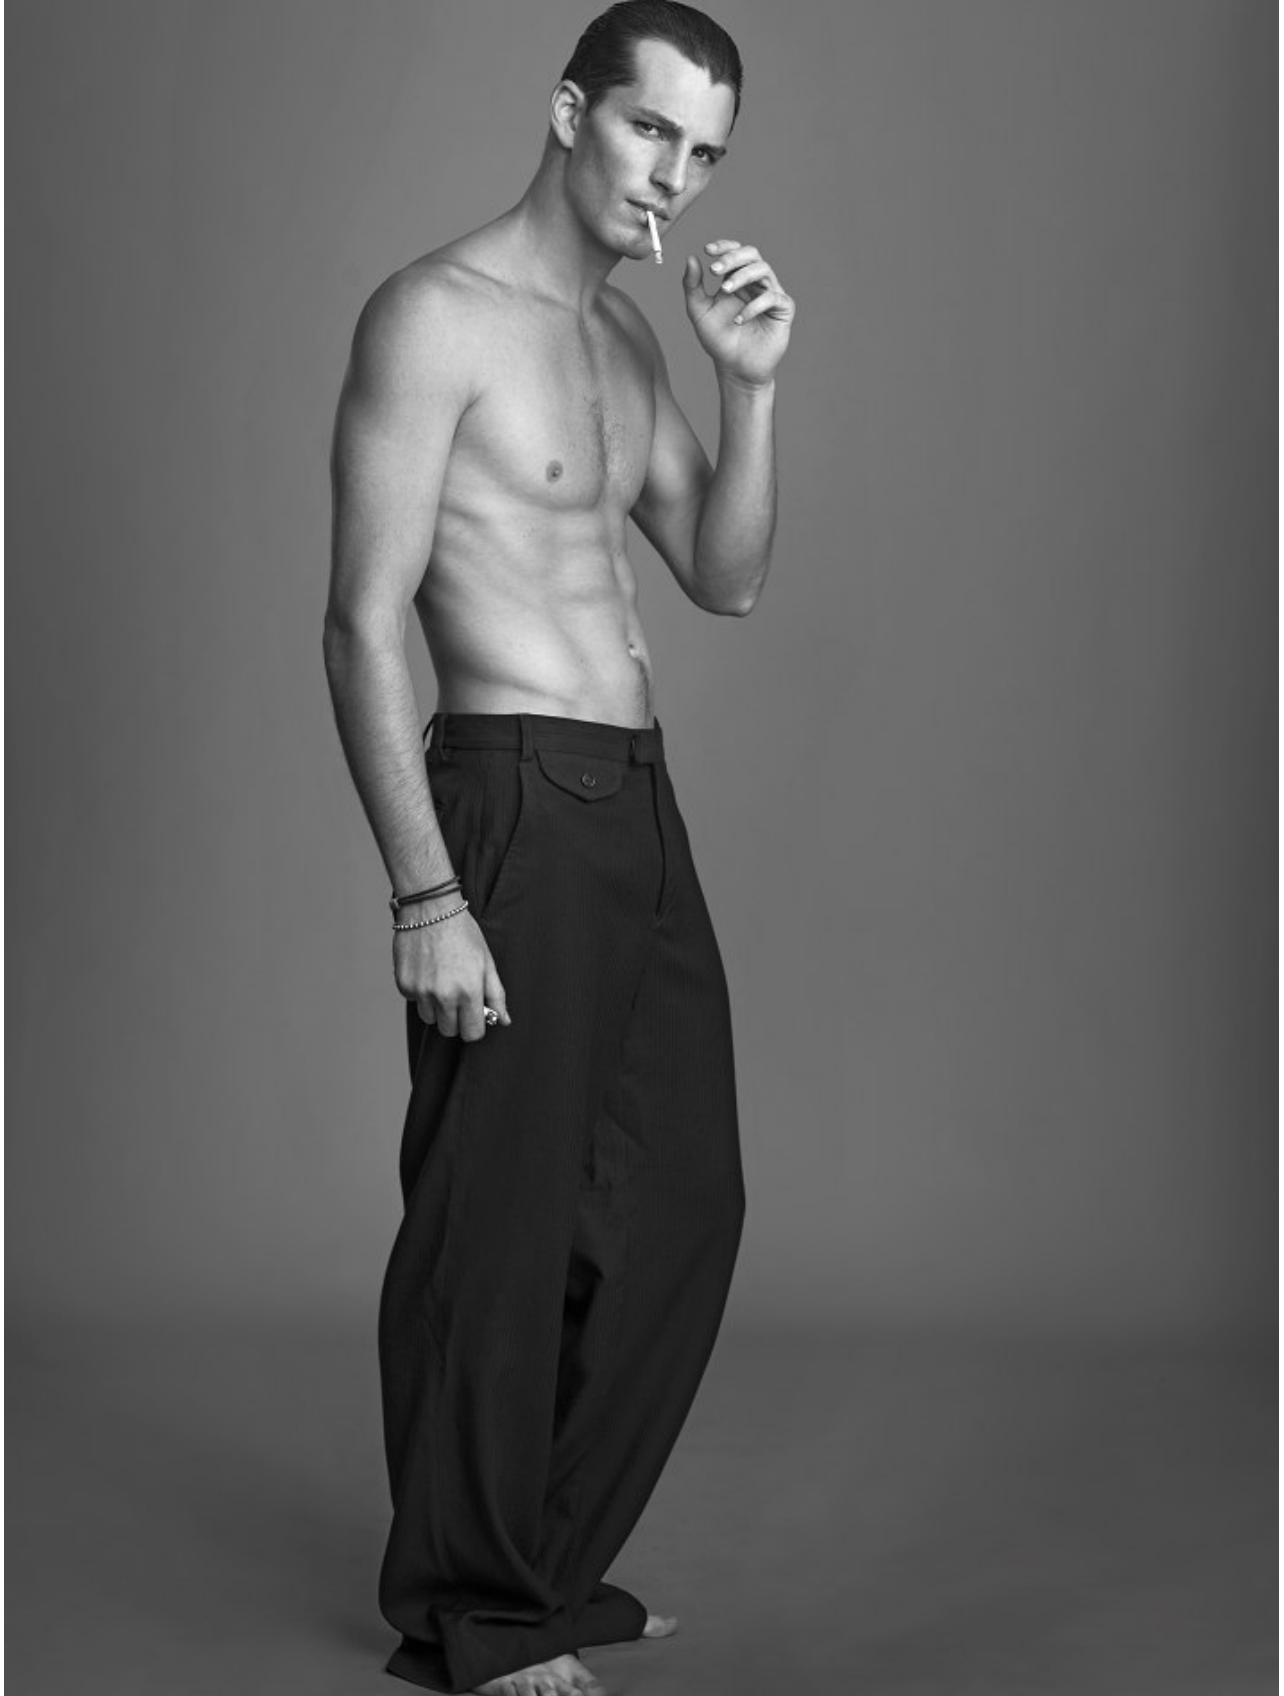

BOSS MODELS

CAPE TOWN

CHRIS FOLZ

Height: 185cm Chest: 99cm Waist: 79cm Suit: 38 R Shoe: 10 UK Hair: Brown Eyes: Brown