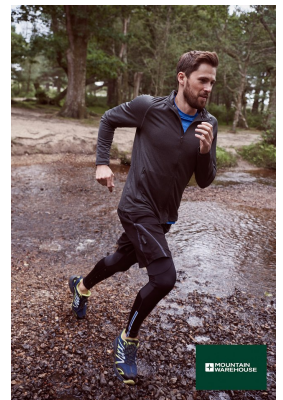

BOSS MODELS

CAPE TOWN

JONTY FINN

Height: 185cm Chest: 102cm Waist: 84cm Suit: 40 R Shoe: 9.5 UK Hair: Brown Eyes: Blue/Green

BOSS MODELS

CAPE TOWN

JONTY FINN

Height: 185cm Chest: 102cm Waist: 84cm Suit: 40 R Shoe: 9.5 UK Hair: Brown Eyes: Blue/Green