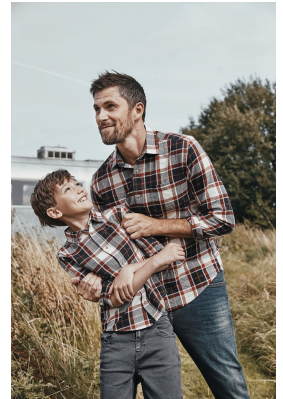

BOSS MODELS

CAPE TOWN

JONTY FINN

Height: 185cm Chest: 102cm Waist: 84cm Suit: 40 R Shoe: 9.5 UK Hair: Brown Eyes: Blue/Green

BOSS MODELS

CAPE TOWN

JONTY FINN

Height: 185cm Chest: 102cm Waist: 84cm Suit: 40 R Shoe: 9.5 UK Hair: Brown Eyes: Blue/Green