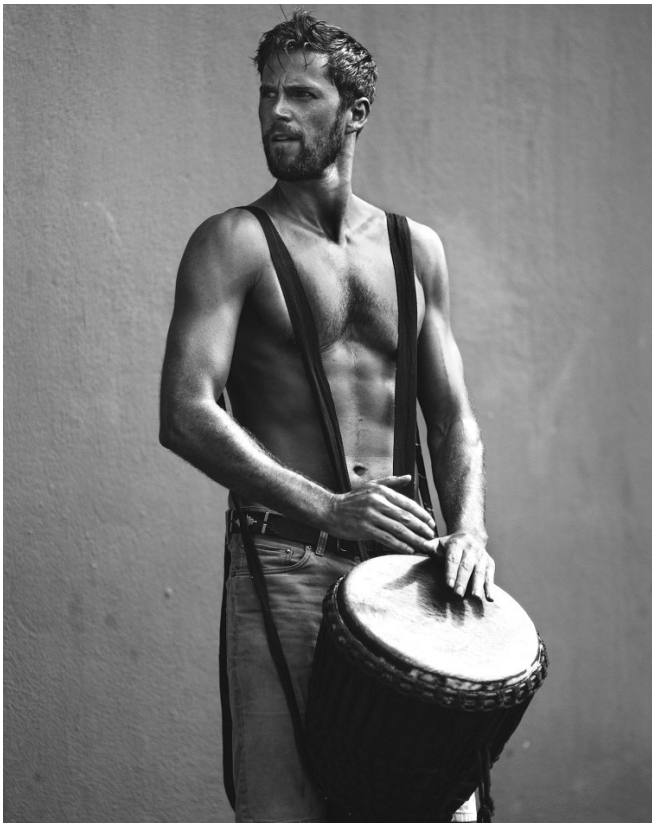

BOSS MODELS

CAPE TOWN

JONTY FINN

Height: 185cm Chest: 102cm Waist: 84cm Suit: 40 R Shoe: 9.5 UK Hair: Brown Eyes: Blue/Green