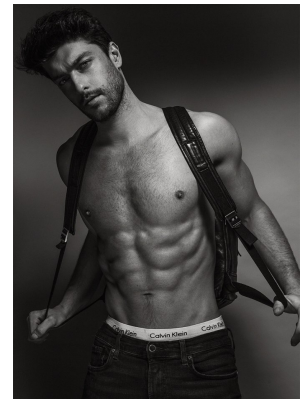

# BOSS MODELS

CAPE TOWN

## DOMINIC WUNSCH

Height: 186cm Chest: 102cm Waist: 84cm Suit: 40 L Shoe: 9.5 UK Hair: Brown Eyes: Blue