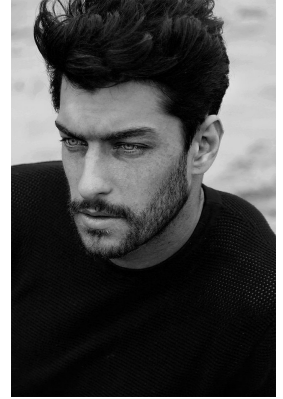

BOSS MODELS

CAPE TOWN

DOMINIC WUNSCH

Height: 186cm Chest: 102cm Waist: 84cm Suit: 40 L Shoe: 9.5 UK Hair: Brown Eyes: Blue