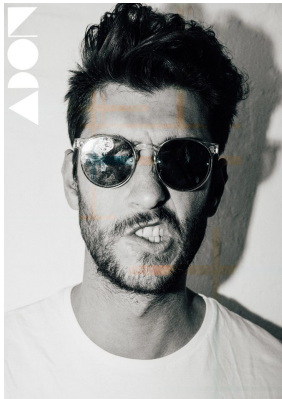

# BOSS MODELS

CAPE TOWN

## DOMINIC WUNSCH

Height: 186cm Chest: 102cm Waist: 84cm Suit: 40 L Shoe: 9.5 UK Hair: Brown Eyes: Blue