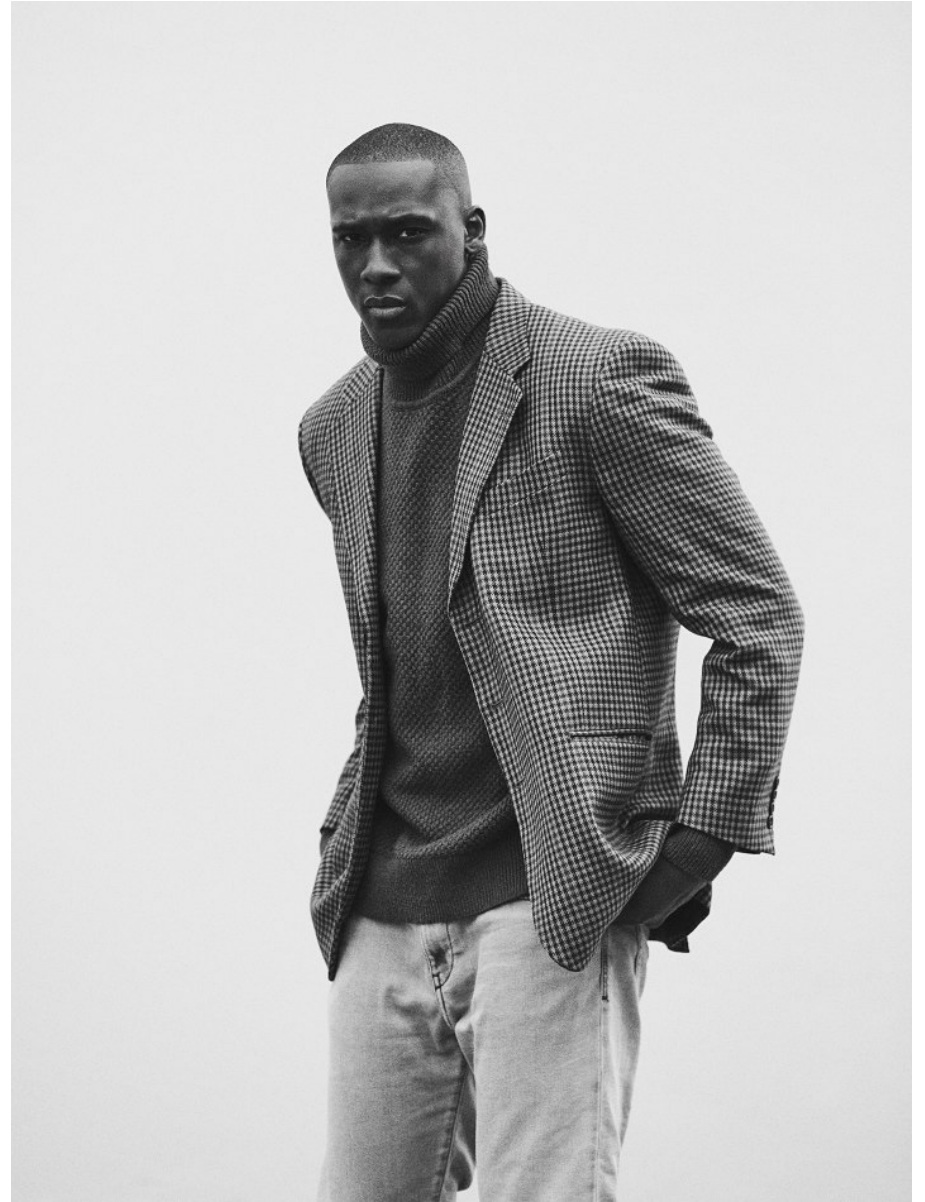

BOSS MODELS

CAPE TOWN

EMMANUEL AMORIN

Height: 188cm Chest: 97cm Waist: 79cm Suit: 38 R Shoe: 10.5 UK Hair: Black Eyes: Brown