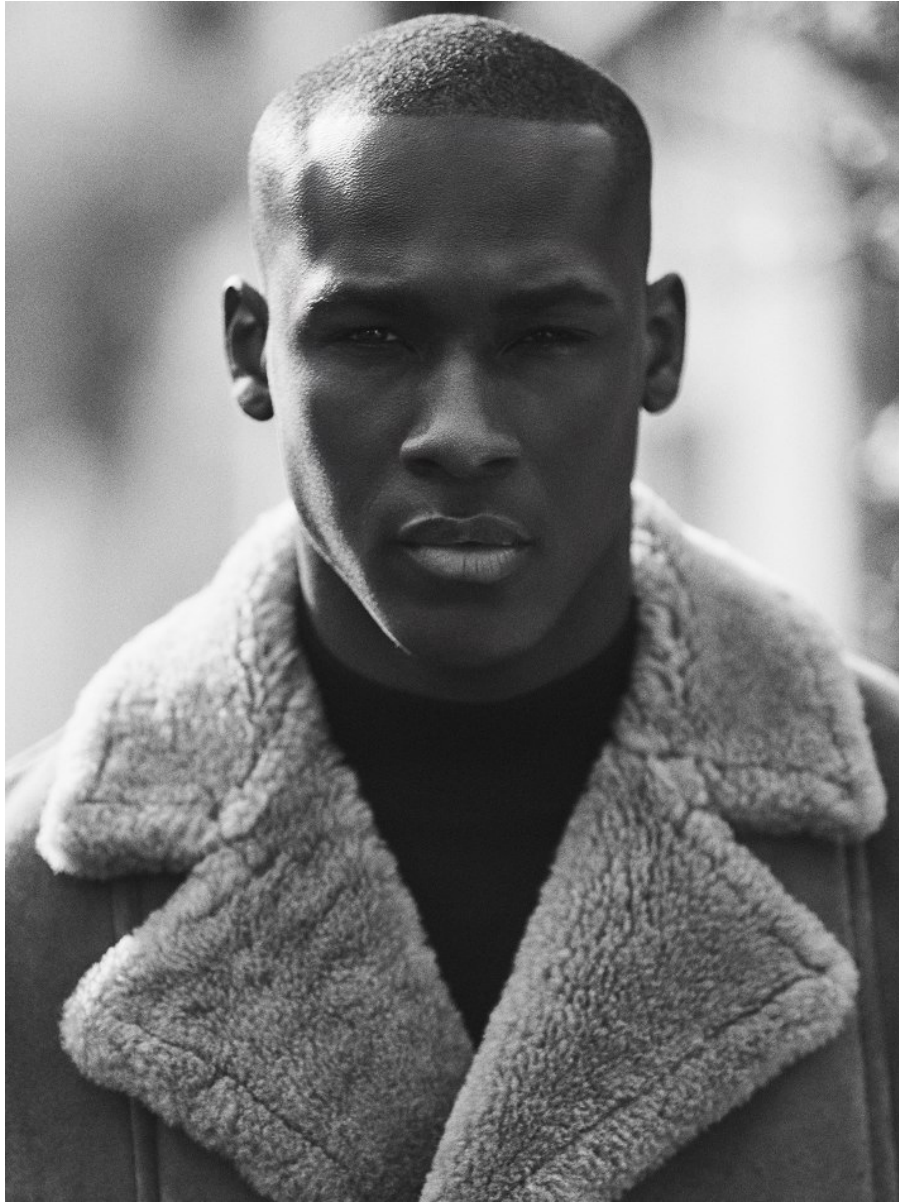

EMMANUEL AMORIN

BOSS MODELS

CAPE TOWN

EMMANUEL AMORIN

Height: 188cm Chest: 97cm Waist: 79cm Suit: 38 R Shoe: 10.5 UK Hair: Black Eyes: Brown