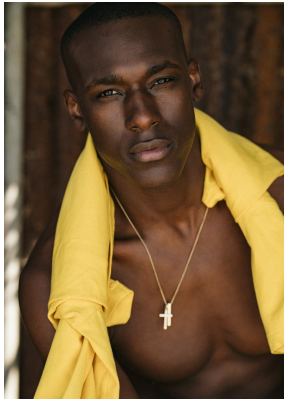

# BOSS MODELS

CAPE TOWN

## EMMANUEL AMORIN

Height: 188cm Chest: 97cm Waist: 79cm Suit: 38 R Shoe: 10.5 UK Hair: Black Eyes: Brown