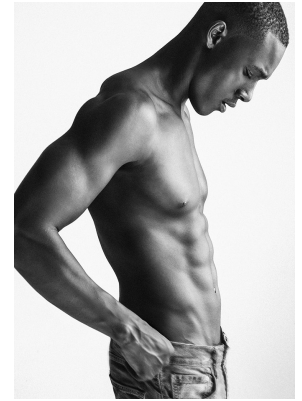

# BOSS MODELS

CAPE TOWN

## EMMANUEL AMORIN

Height: 188cm Chest: 97cm Waist: 79cm Suit: 38 R Shoe: 10.5 UK Hair: Black Eyes: Brown