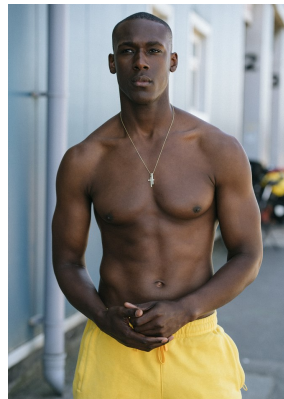

# BOSS MODELS

CAPE TOWN

## EMMANUEL AMORIN

Height: 188cm Chest: 97cm Waist: 79cm Suit: 38 R Shoe: 10.5 UK Hair: Black Eyes: Brown