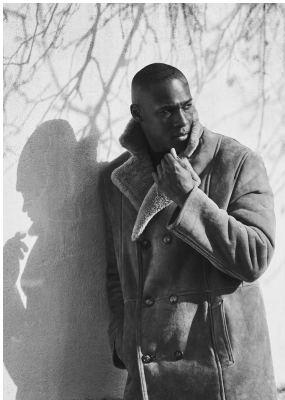

# BOSS MODELS

CAPE TOWN

## EMMANUEL AMORIN

Height: 188cm Chest: 97cm Waist: 79cm Suit: 38 R Shoe: 10.5 UK Hair: Black Eyes: Brown