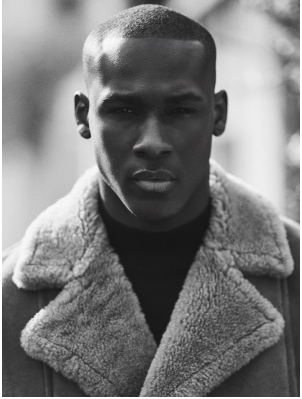

# BOSS MODELS

CAPE TOWN

## EMMANUEL AMORIN

Height: 188cm Chest: 97cm Waist: 79cm Suit: 38 R Shoe: 10.5 UK Hair: Black Eyes: Brown