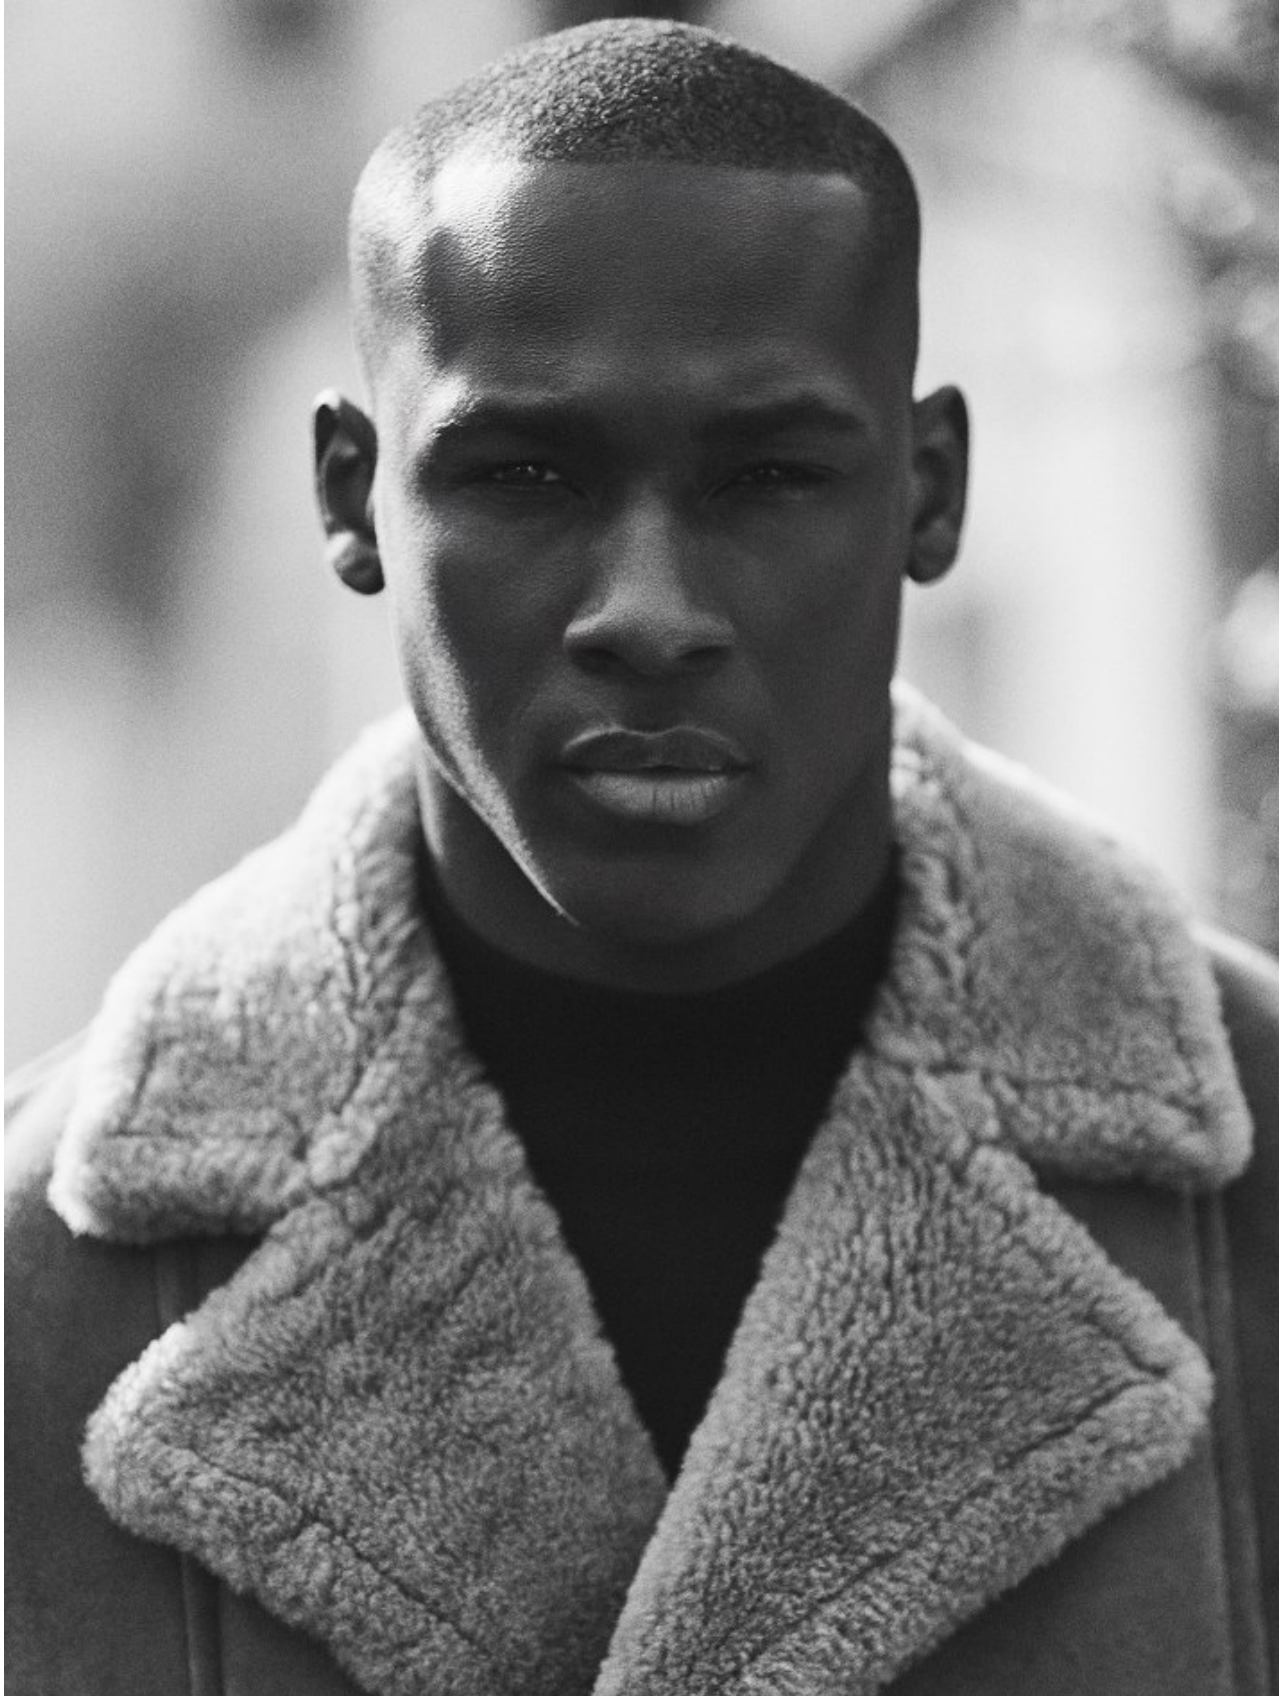

BOSS MODELS

CAPE TOWN

EMMANUEL AMORIN

Height: 188cm Chest: 97cm Waist: 79cm Suit: 38 R Shoe: 10.5 UK Hair: Black Eyes: Brown