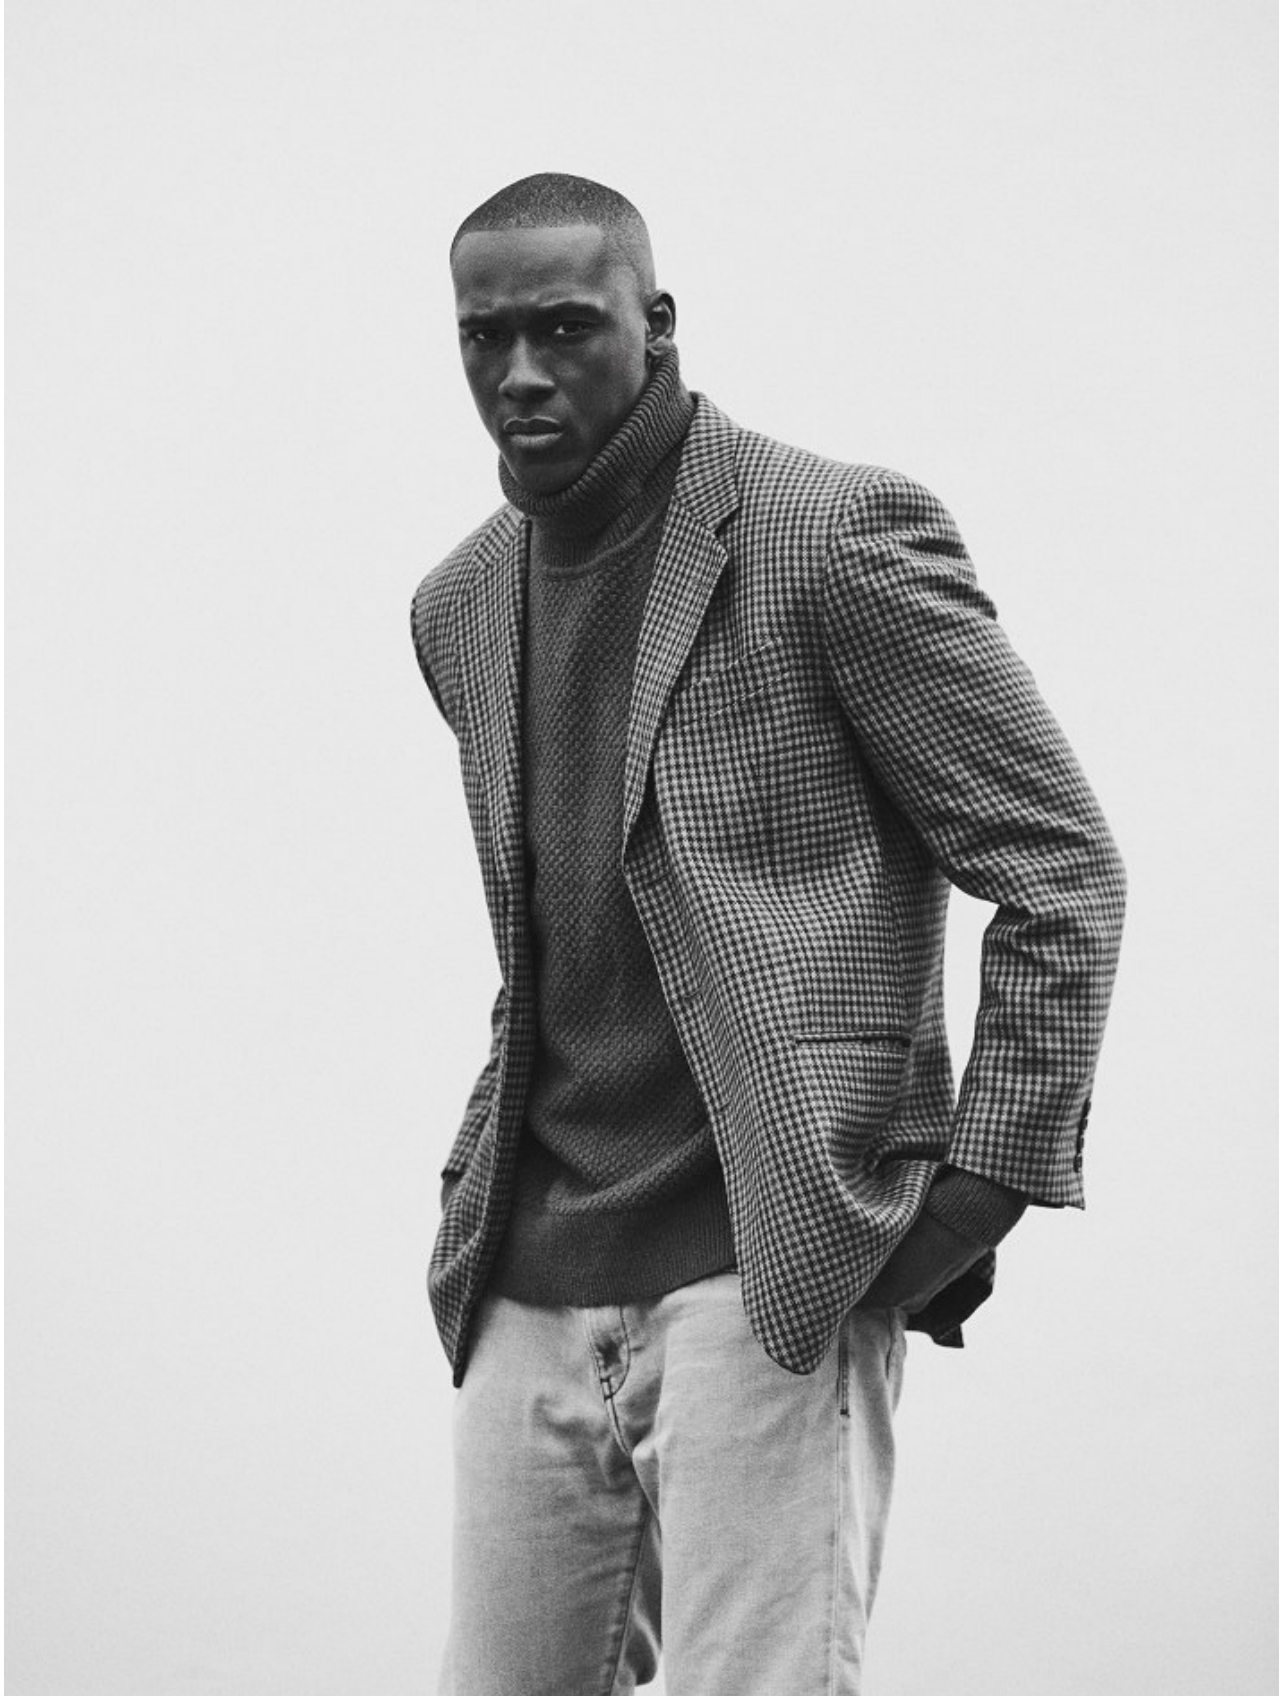

EMMANUEL AMORIN

BOSS MODELS

CAPE TOWN

EMMANUEL AMORIN

Height: 188cm Chest: 97cm Waist: 79cm Suit: 38 R Shoe: 10.5 UK Hair: Black Eyes: Brown