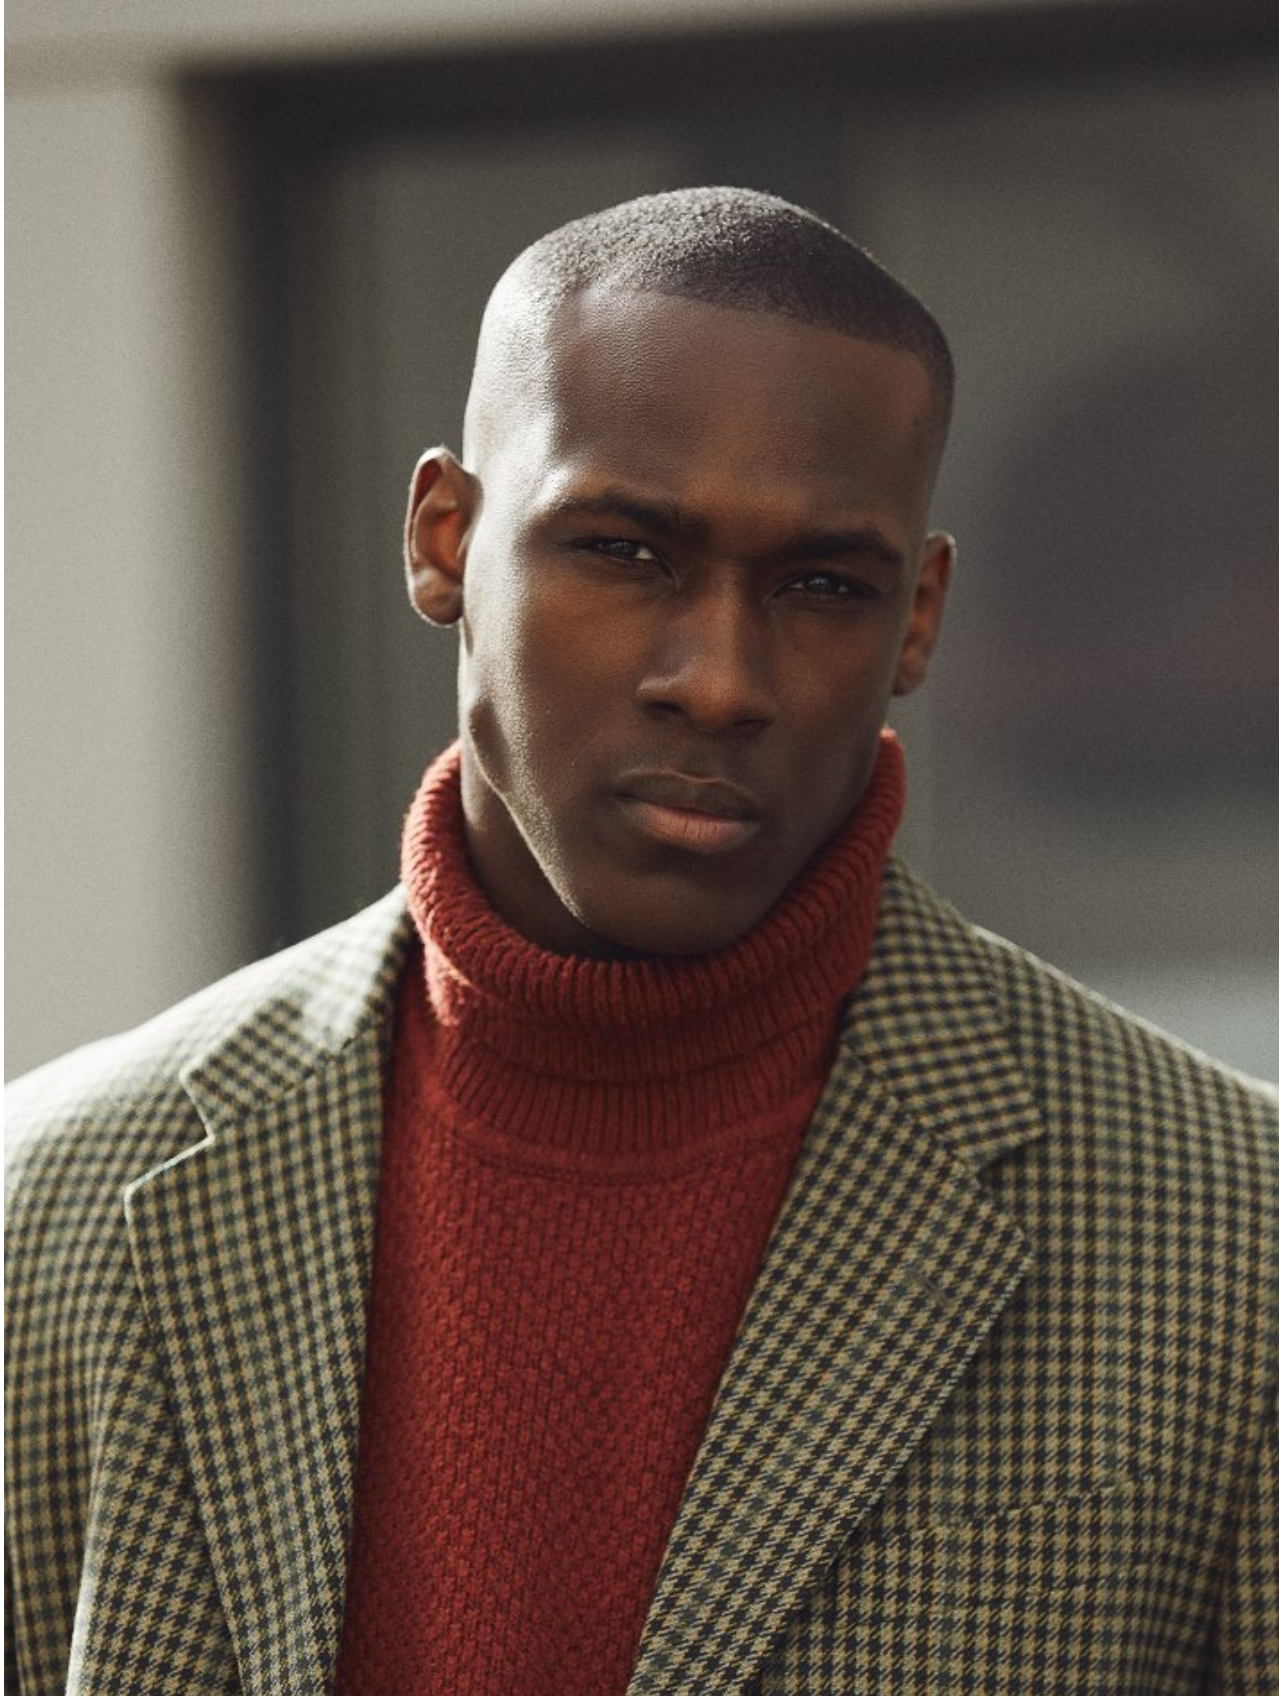

EMMANUEL AMORIN

BOSS MODELS

CAPE TOWN

EMMANUEL AMORIN

Height: 188cm Chest: 97cm Waist: 79cm Suit: 38 R Shoe: 10.5 UK Hair: Black Eyes: Brown