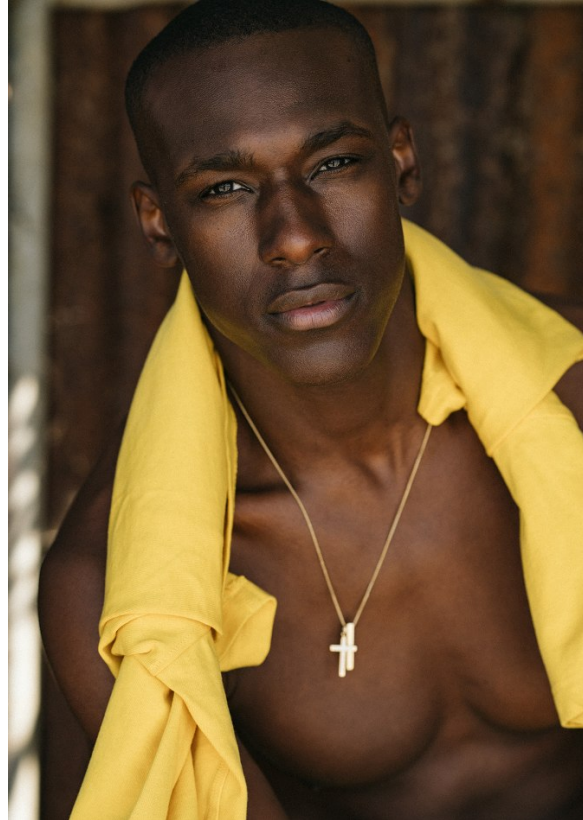

BOSS MODELS

CAPE TOWN

EMMANUEL AMORIN

Height: 188cm Chest: 97cm Waist: 79cm Suit: 38 R Shoe: 10.5 UK Hair: Black Eyes: Brown

BOSS MODELS

CAPE TOWN

EMMANUEL AMORIN

Height: 188cm Chest: 97cm Waist: 79cm Suit: 38 R Shoe: 10.5 UK Hair: Black Eyes: Brown

BOSS MODELS

CAPE TOWN

EMMANUEL AMORIN

Height: 188cm Chest: 97cm Waist: 79cm Suit: 38 R Shoe: 10.5 UK Hair: Black Eyes: Brown