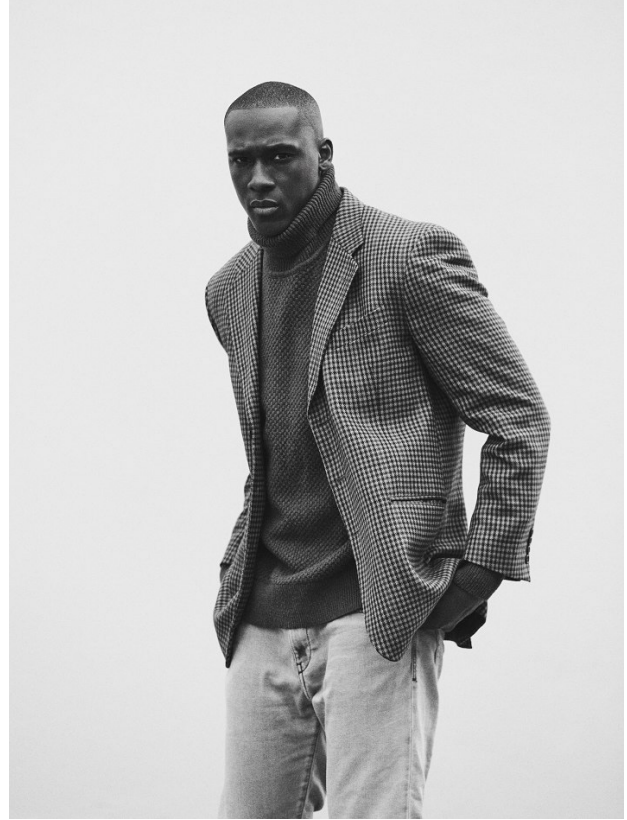

BOSS MODELS

CAPE TOWN

EMMANUEL AMORIN

Height: 188cm Chest: 97cm Waist: 79cm Suit: 38 R Shoe: 10.5 UK Hair: Black Eyes: Brown

BOSS MODELS

CAPE TOWN

EMMANUEL AMORIN

Height: 188cm Chest: 97cm Waist: 79cm Suit: 38 R Shoe: 10.5 UK Hair: Black Eyes: Brown