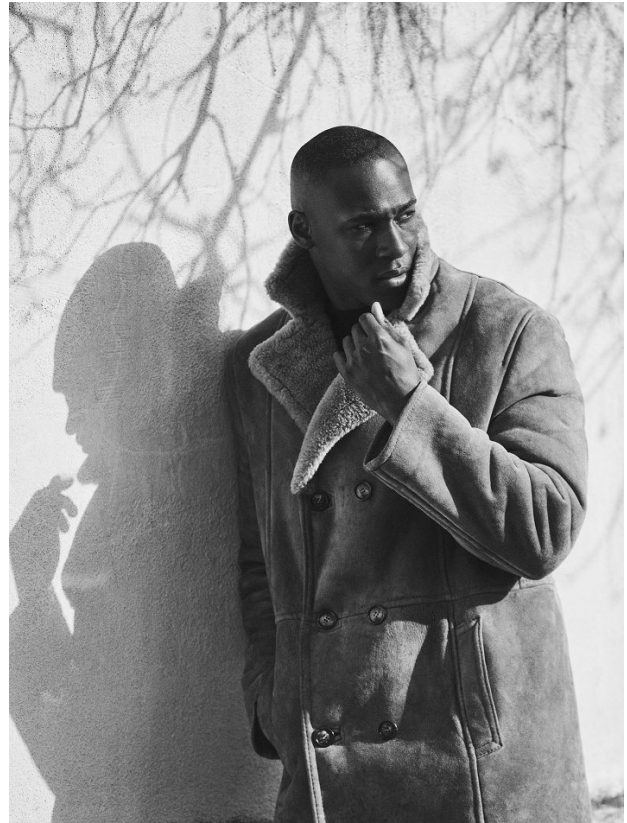

# BOSS MODELS

CAPE TOWN

EMMANUEL AMORIN

Height: 188cm Chest: 97cm Waist: 79cm Suit: 38 R Shoe: 10.5 UK Hair: Black Eyes: Brown

# BOSS MODELS

CAPE TOWN

**EMMANUEL AMORIN**

Height: 188cm Chest: 97cm Waist: 79cm Suit: 38 R Shoe: 10.5 UK Hair: Black Eyes: Brown

# BOSS MODELS

CAPE TOWN