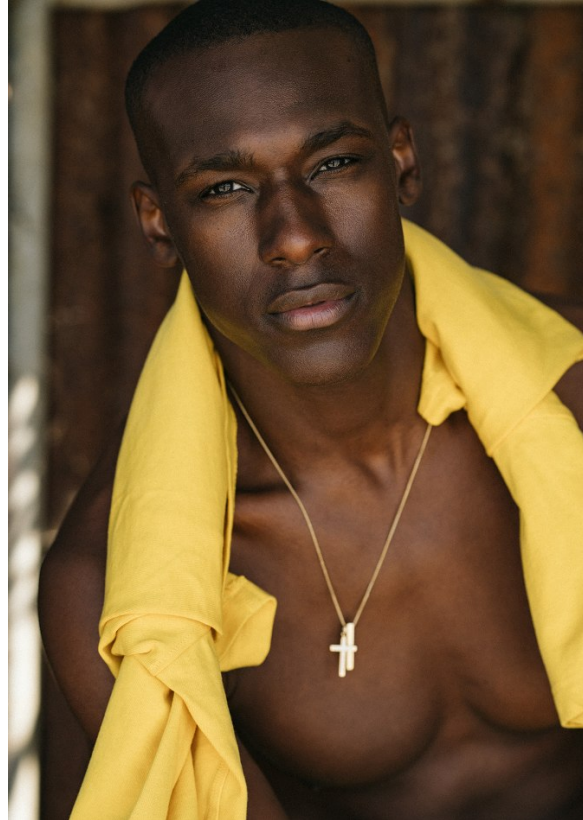

# BOSS MODELS

CAPE TOWN

EMMANUEL AMORIN

Height: 188cm Chest: 97cm Waist: 79cm Suit: 38 R Shoe: 10.5 UK Hair: Black Eyes: Brown

# BOSS MODELS

CAPE TOWN

**EMMANUEL AMORIN**

Height: 188cm Chest: 97cm Waist: 79cm Suit: 38 R Shoe: 10.5 UK Hair: Black Eyes: Brown

# BOSS MODELS

CAPE TOWN