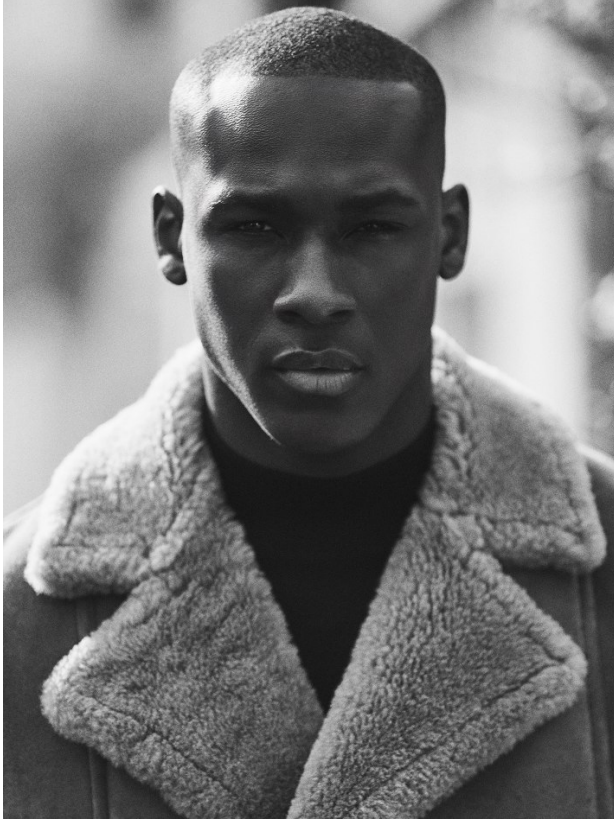

BOSS MODELS

CAPE TOWN

EMMANUEL AMORIN

Height: 188cm Chest: 97cm Waist: 79cm Suit: 38 R Shoe: 10.5 UK Hair: Black Eyes: Brown

BOSS MODELS

CAPE TOWN

EMMANUEL AMORIN

Height: 188cm Chest: 97cm Waist: 79cm Suit: 38 R Shoe: 10.5 UK Hair: Black Eyes: Brown