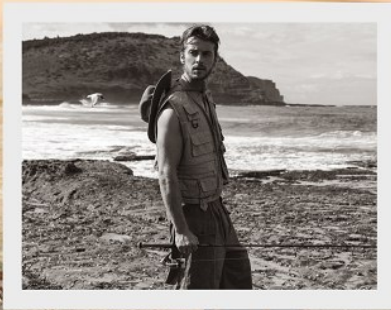

BOSS MODELS

CAPE TOWN

MILES BUGBY

Height: 185cm Chest: 102cm Waist: 81cm Suit: 38 R Shoe: 9.5 UK Hair: Blonde Eyes: Blue

BOSS MODELS

CAPE TOWN

L' Homme Nu X Art

Postcards From Australia is a voyeuristic photo essay lensed over the span of six months in Australia by master fashion photographer Pat Supsiri. This exclusive photo essay paints former professional tennis player turned muse Miles Bugby in luxurious solitude, laid bare in the wild. After all, every man is an island.