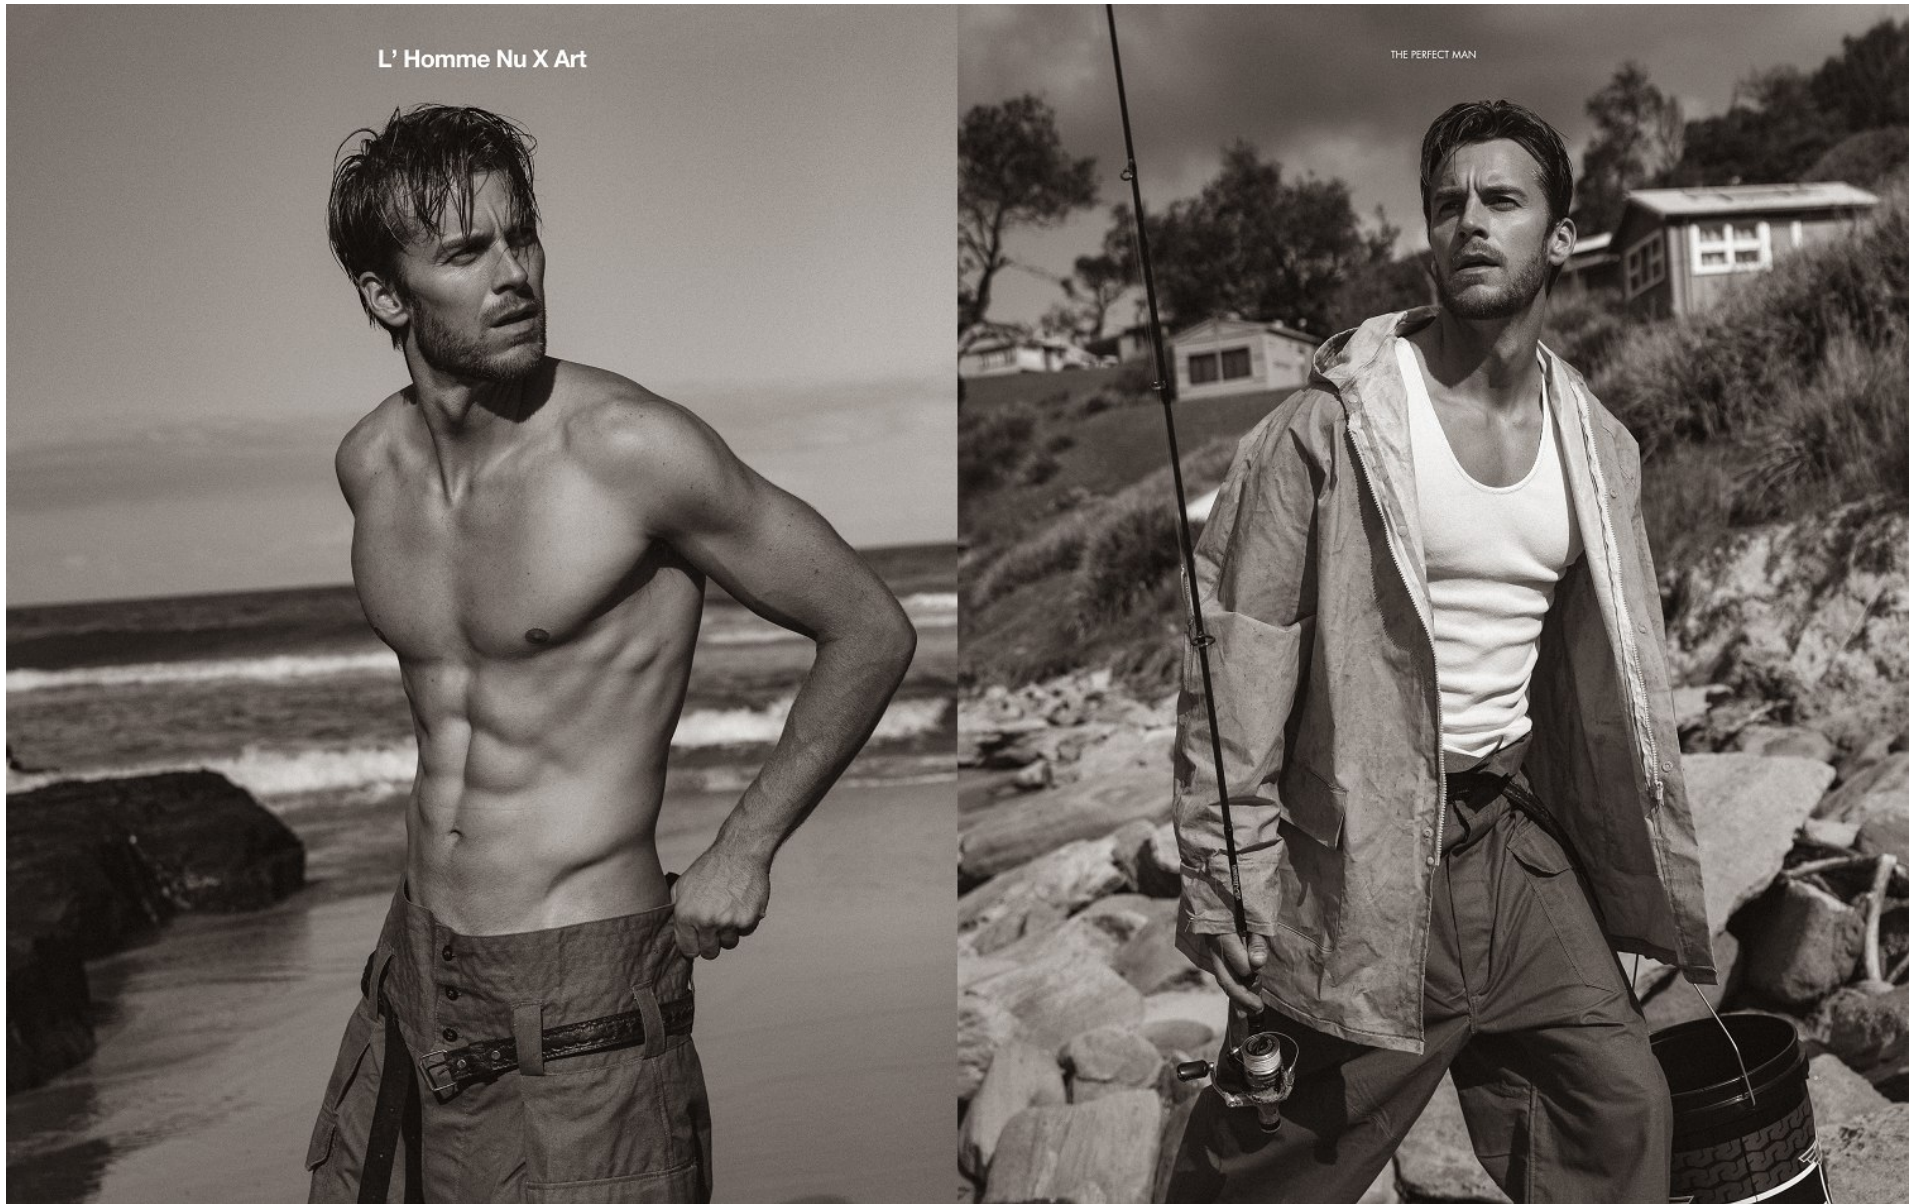

MILES BUGBY

BOSS MODELS

CAPE TOWN

Height: 185cm Chest: 102cm Waist: 81cm Suit: 38 R Shoe: 9.5 UK Hair: Blonde Eyes: Blue