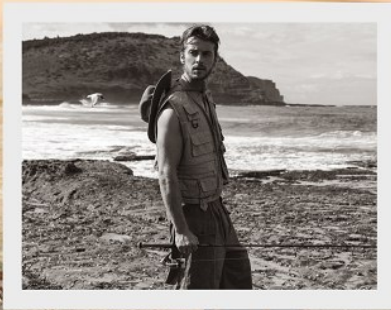

BOSS MODELS

CAPE TOWN

L' Homme Nu X Art

Postcards From Australia is a voyeuristic photo essay lensed over the span of six months in Australia by master fashion photographer Pat Supsiri. This exclusive photo essay paints former professional tennis player turned muse Miles Bugby in luxurious solitude, laid bare in the wild. After all, every man is an island.

*Postcards from
Australia*

Miles Bugby by Pat Supsiri

MILES BUGBY

Height: 185cm Chest: 102cm Waist: 81cm Suit: 38 R Shoe: 9.5 UK Hair: Blonde Eyes: Blue