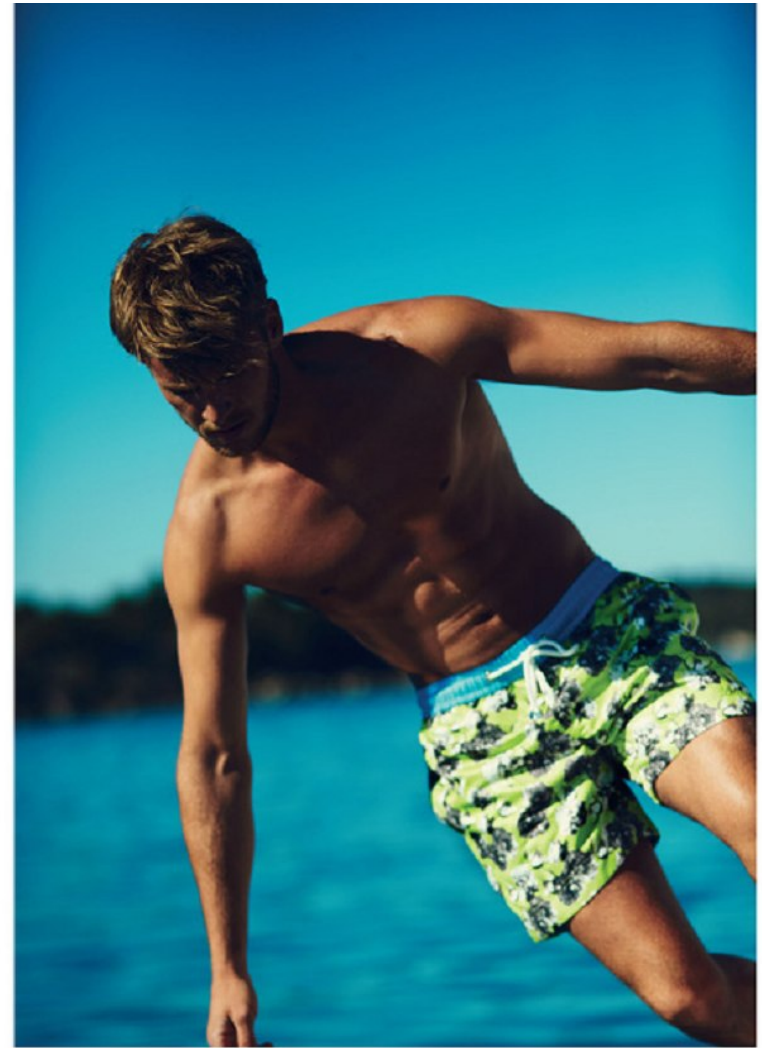

MILES BUGBY

BOSS MODELS

CAPE TOWN

Swim Shorts, £79, Hackett - hackett.com

Swim Shorts, £79, Thomas Royall - thomastoyall.com

MILES BUGBY

Height: 185cm Chest: 102cm Waist: 81cm Suit: 38 R Shoe: 9.5 UK Hair: Blonde Eyes: Blue