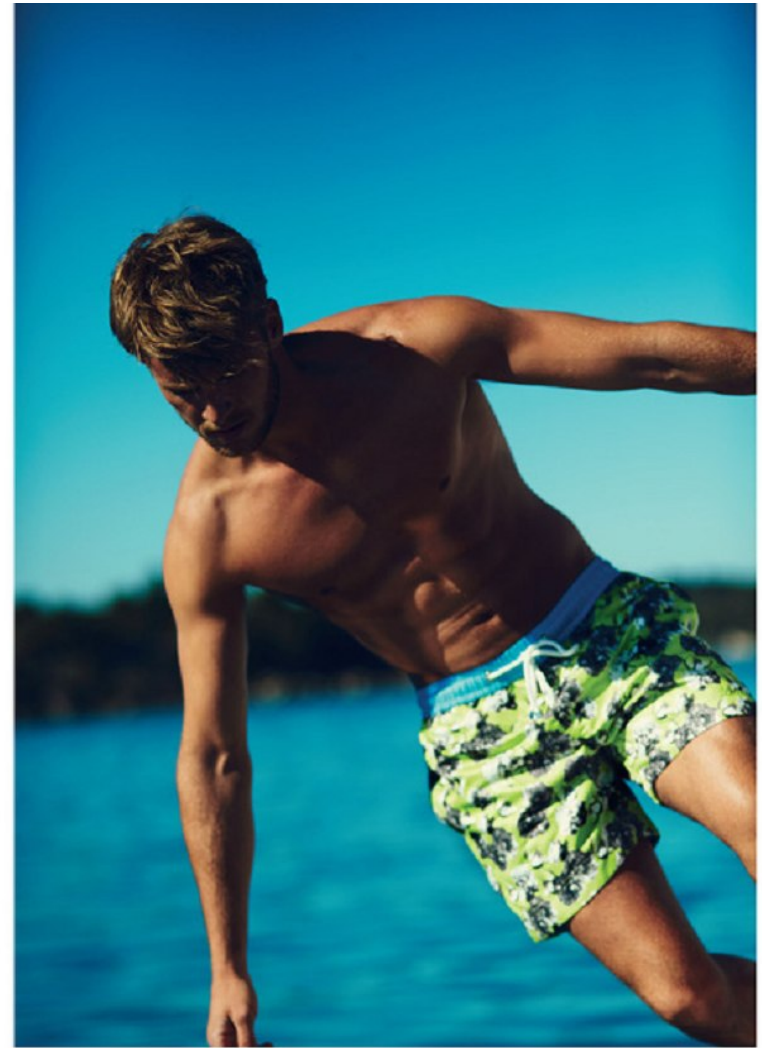

# BOSS MODELS

CAPE TOWN

Swim Shorts, £79, Hackett - hackett.com

Swim Shorts, £79, Thomas Royall - thomastoyall.com