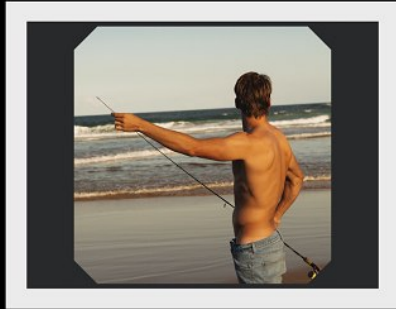

# BOSS MODELS

CAPE TOWN

L' Homme Nu X Art

THE PERFECT MAN

*Marley Beach Royal National Park, June 2022*

MILES BUGBY

Height: 185cm Chest: 102cm Waist: 81cm Suit: 38 R Shoe: 9.5 UK Hair: Blonde Eyes: Blue