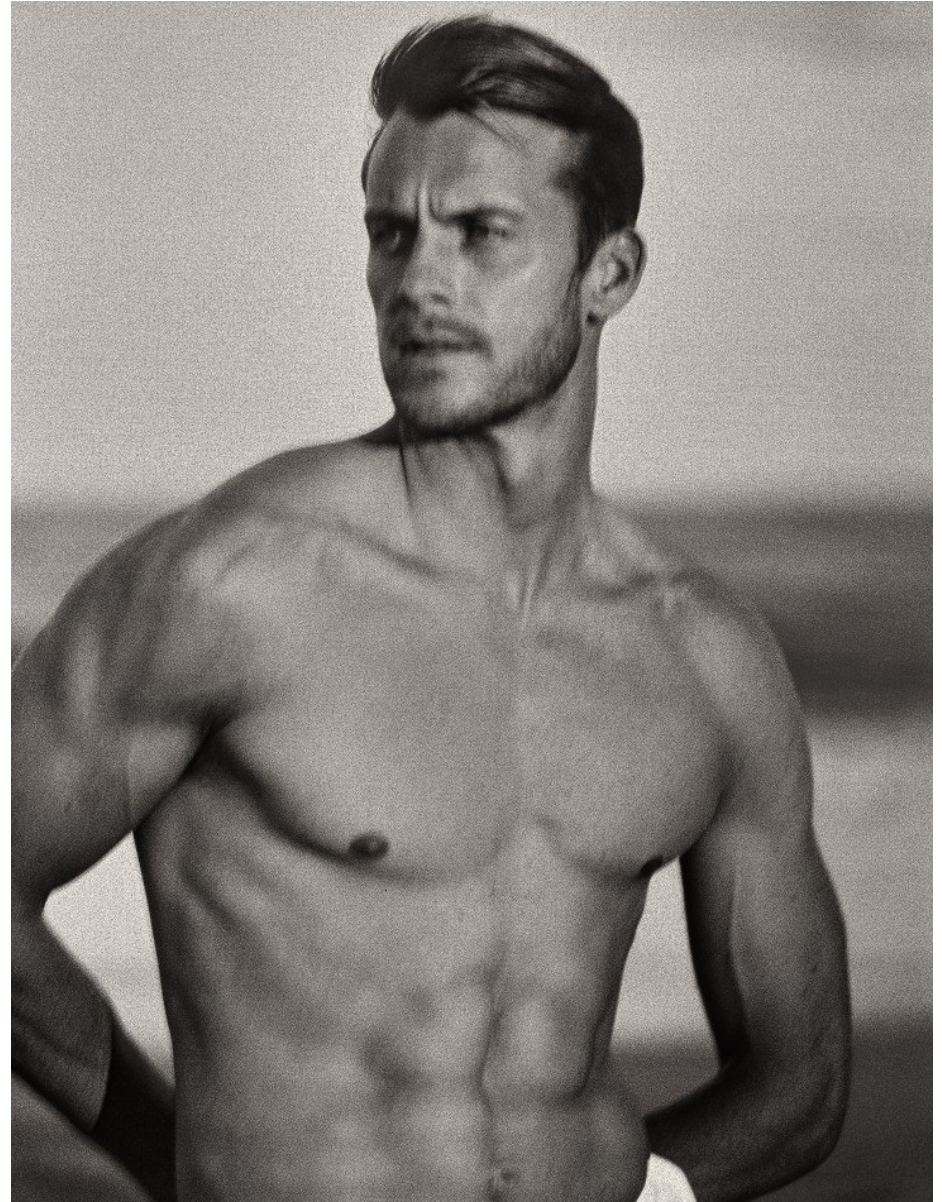

BOSS MODELS

CAPE TOWN

Height: 185cm Chest: 102cm Waist: 81cm Suit: 38 R Shoe: 9.5 UK Hair: Blonde Eyes: Blue