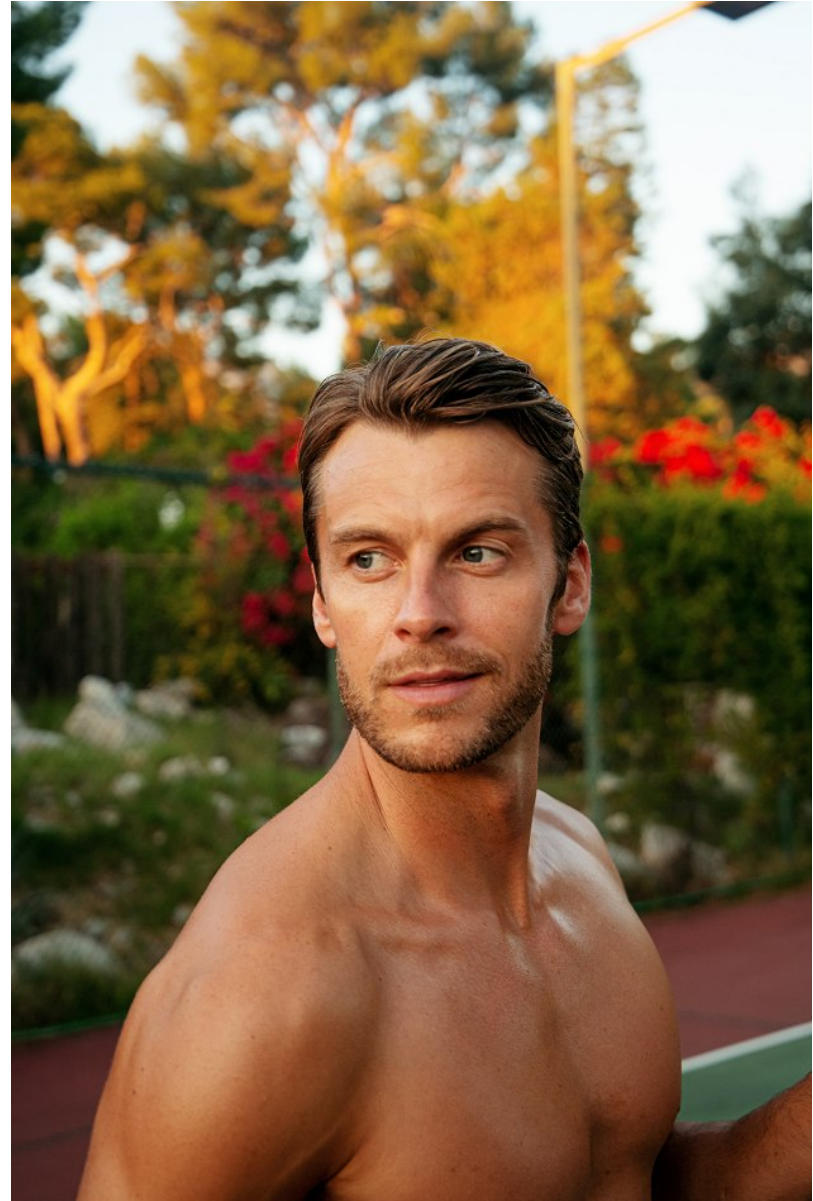

BOSS MODELS

CAPE TOWN

Height: 185cm Chest: 102cm Waist: 81cm Suit: 38 R Shoe: 9.5 UK Hair: Blonde Eyes: Blue