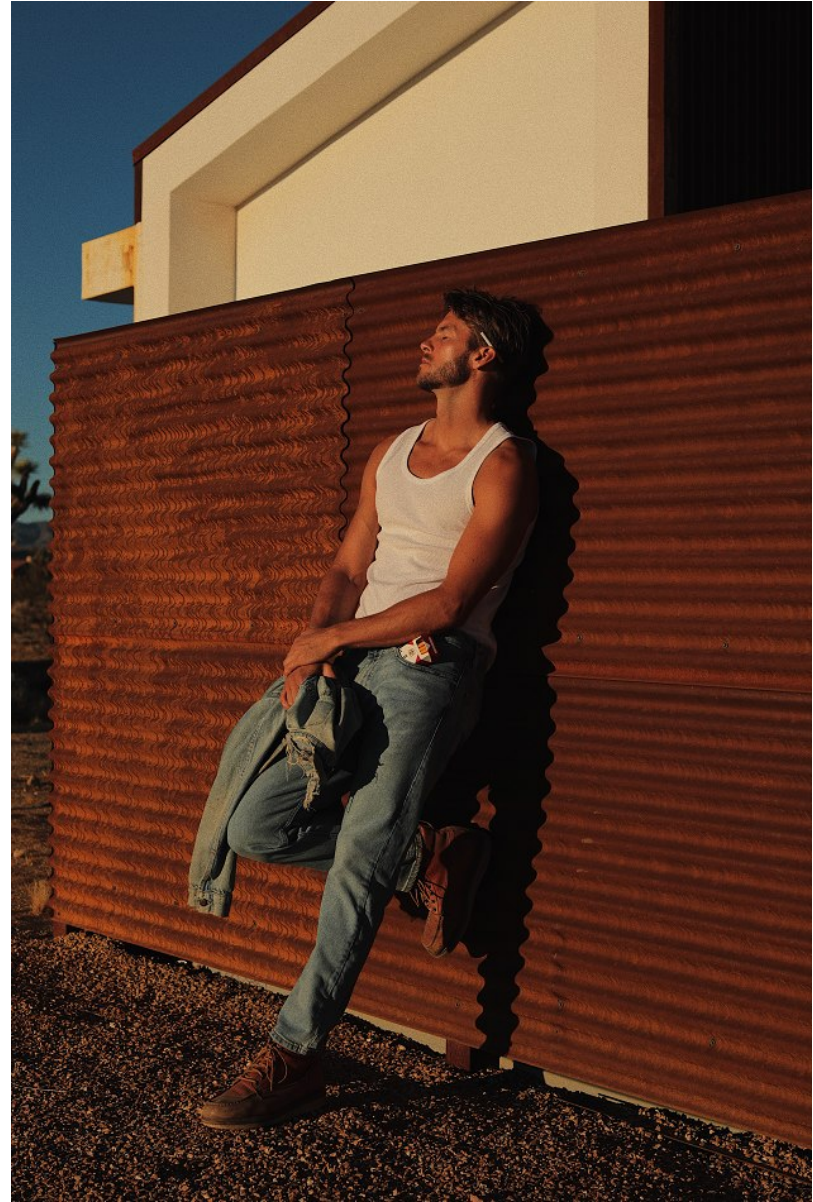

BOSS MODELS

CAPE TOWN

Height: 185cm Chest: 102cm Waist: 81cm Suit: 38 R Shoe: 9.5 UK Hair: Blonde Eyes: Blue