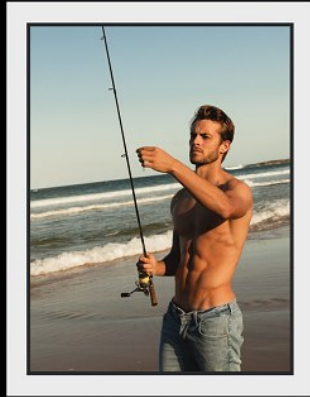

BOSS MODELS

CAPE TOWN

L' Homme Nu X Art

THE PERFECT MAN

Marley Beach Royal National Park, June 2022

MILES BUGBY

Height: 185cm Chest: 102cm Waist: 81cm Suit: 38 R Shoe: 9.5 UK Hair: Blonde Eyes: Blue

BOSS MODELS