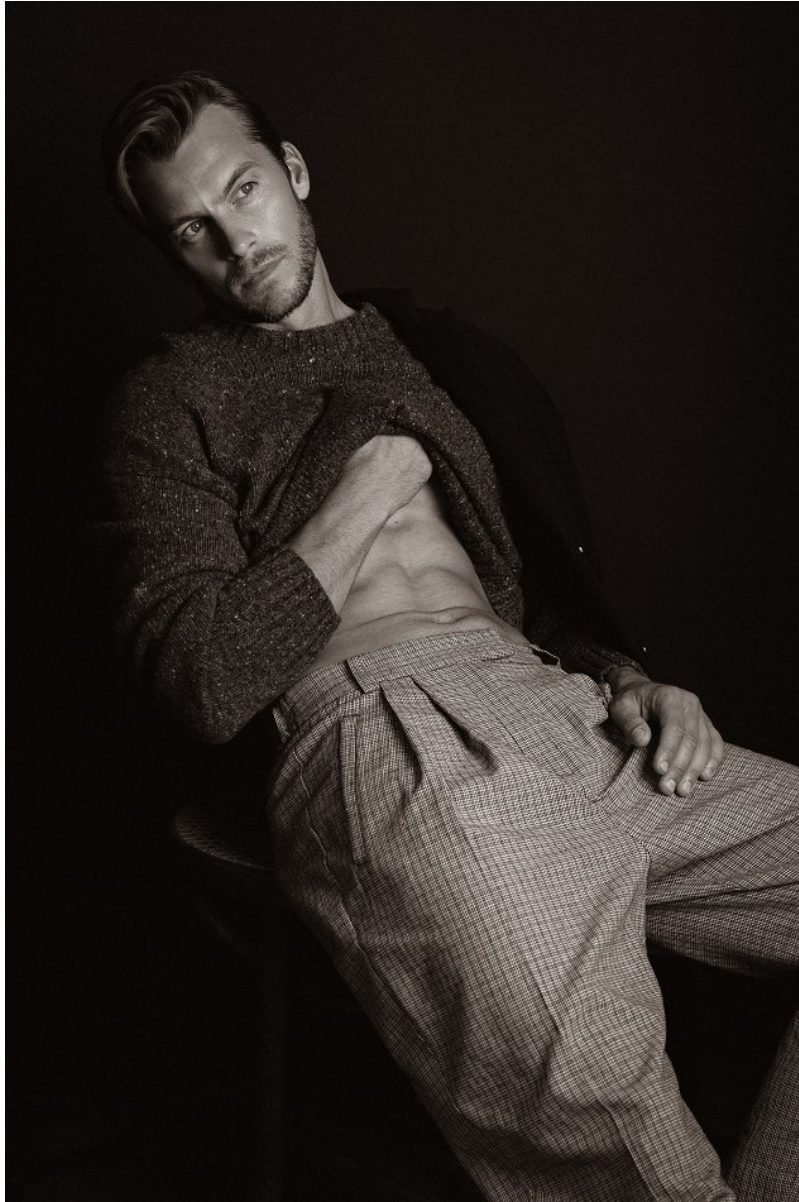

BOSS MODELS

CAPE TOWN

MILES BUGBY

Height: 185cm Chest: 102cm Waist: 81cm Suit: 38 R Shoe: 9.5 UK Hair: Blonde Eyes: Blue