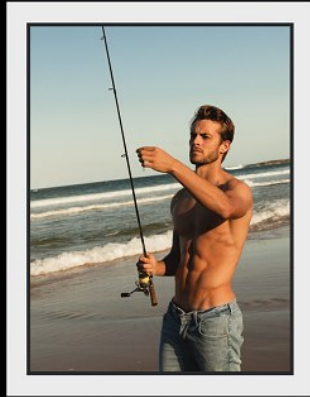

# BOSS MODELS

CAPE TOWN

L' Homme Nu X Art

THE PERFECT MAN

*Marley Beach Royal National Park, June 2022*

MILES BUGBY

Height: 185cm Chest: 102cm Waist: 81cm Suit: 38 R Shoe: 9.5 UK Hair: Blonde Eyes: Blue