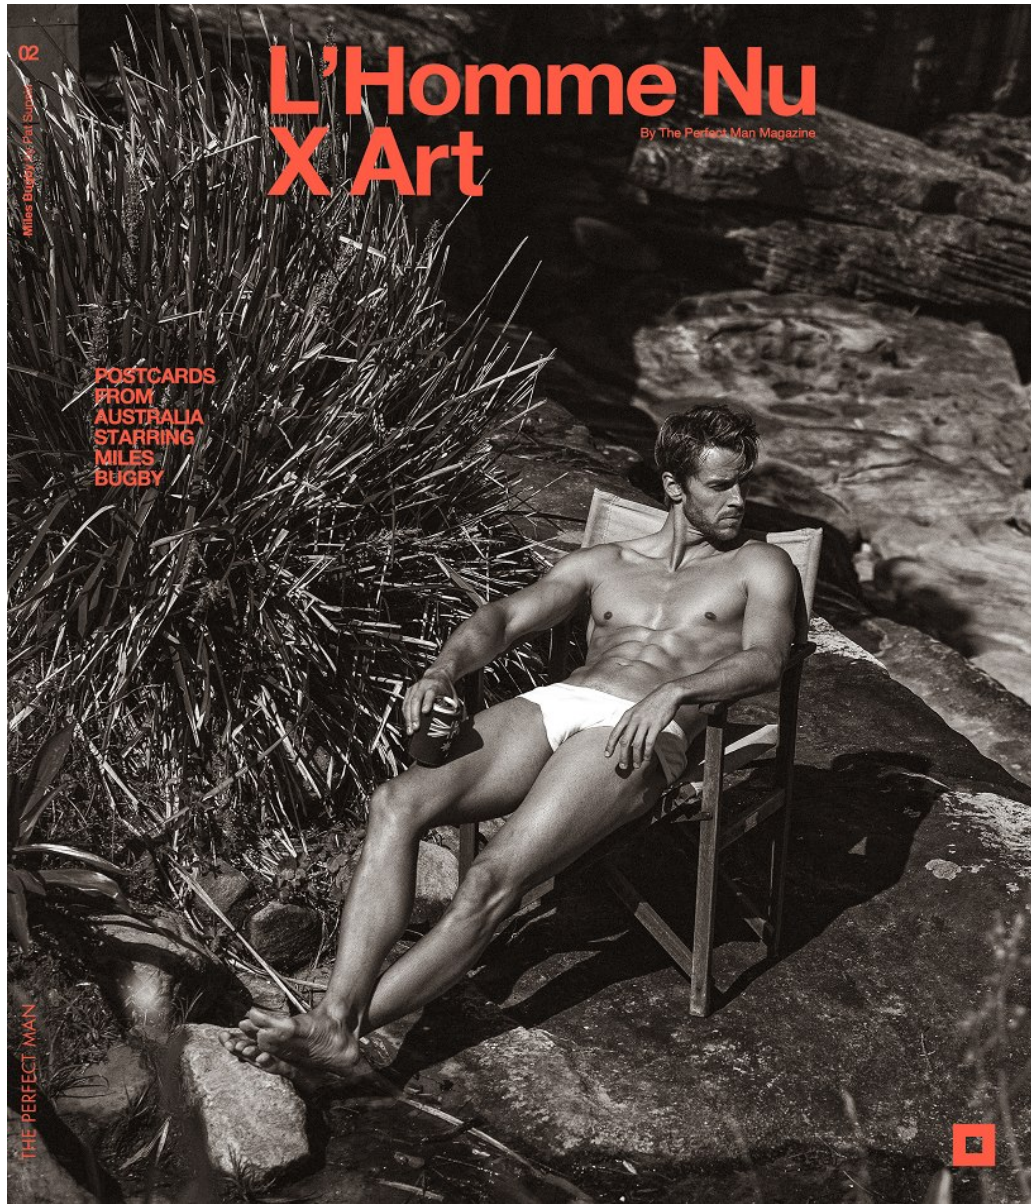

MILES BUGBY

BOSS MODELS

CAPE TOWN

Height: 185cm Chest: 102cm Waist: 81cm Suit: 38 R Shoe: 9.5 UK Hair: Blonde Eyes: Blue