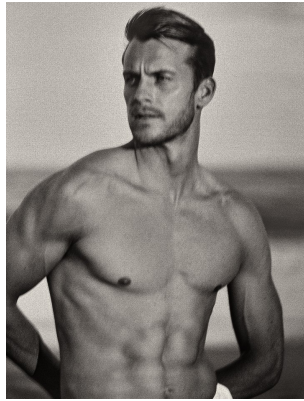

BOSS MODELS

CAPE TOWN

MILES BUGBY

Height: 185cm Chest: 102cm Waist: 81cm Suit: 38 R Shoe: 9.5 UK Hair: Blonde Eyes: Blue

BOSS MODELS

CAPE TOWN

MILES BUGBY

Height: 185cm Chest: 102cm Waist: 81cm Suit: 38 R Shoe: 9.5 UK Hair: Blonde Eyes: Blue