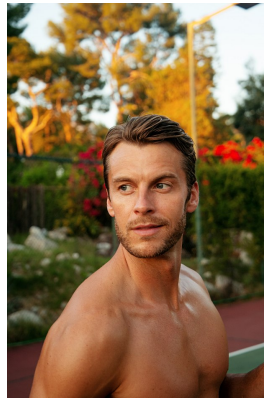

BOSS MODELS

CAPE TOWN

MILES BUGBY

Height: 185cm Chest: 102cm Waist: 81cm Suit: 38 R Shoe: 9.5 UK Hair: Blonde Eyes: Blue

BOSS MODELS

CAPE TOWN

MILES BUGBY

Height: 185cm Chest: 102cm Waist: 81cm Suit: 38 R Shoe: 9.5 UK Hair: Blonde Eyes: Blue