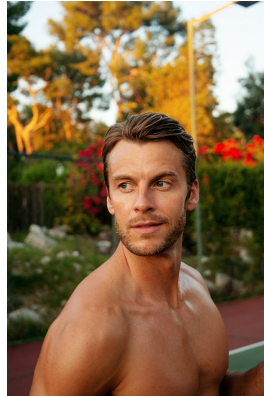

# BOSS MODELS

CAPE TOWN

## MILES BUGBY

Height: 185cm Chest: 102cm Waist: 81cm Suit: 38 R Shoe: 9.5 UK Hair: Blonde Eyes: Blue