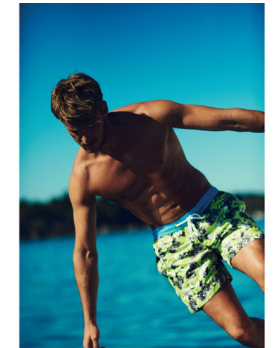

BOSS MODELS

CAPE TOWN

MILES BUGBY

Height: 185cm Chest: 102cm Waist: 81cm Suit: 38 R Shoe: 9.5 UK Hair: Blonde Eyes: Blue

BOSS MODELS

CAPE TOWN

MILES BUGBY

Height: 185cm Chest: 102cm Waist: 81cm Suit: 38 R Shoe: 9.5 UK Hair: Blonde Eyes: Blue