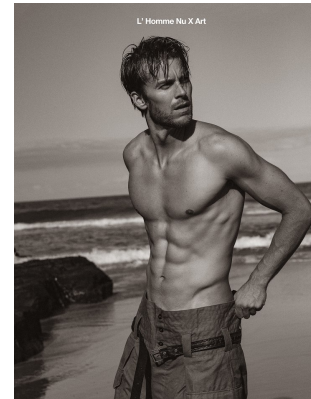

# BOSS MODELS

CAPE TOWN

## MILES BUGBY

Height: 185cm Chest: 102cm Waist: 81cm Suit: 38 R Shoe: 9.5 UK Hair: Blonde Eyes: Blue