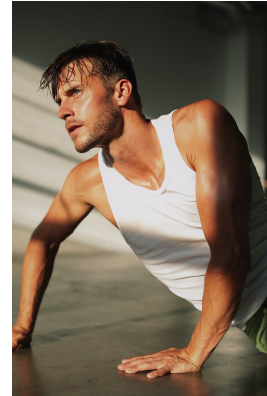

BOSS MODELS

CAPE TOWN

MILES BUGBY

Height: 185cm Chest: 102cm Waist: 81cm Suit: 38 R Shoe: 9.5 UK Hair: Blonde Eyes: Blue

BOSS MODELS

CAPE TOWN

MILES BUGBY

Height: 185cm Chest: 102cm Waist: 81cm Suit: 38 R Shoe: 9.5 UK Hair: Blonde Eyes: Blue