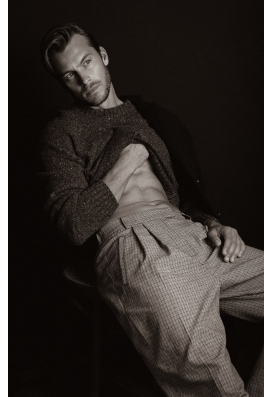

BOSS MODELS

CAPE TOWN

MILES BUGBY

Height: 185cm Chest: 102cm Waist: 81cm Suit: 38 R Shoe: 9.5 UK Hair: Blonde Eyes: Blue

BOSS MODELS

CAPE TOWN

MILES BUGBY

Height: 185cm Chest: 102cm Waist: 81cm Suit: 38 R Shoe: 9.5 UK Hair: Blonde Eyes: Blue