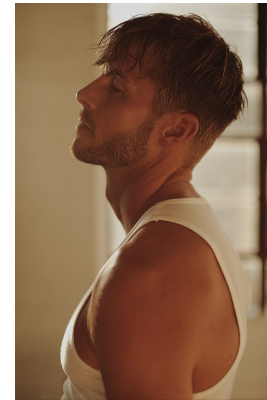

BOSS MODELS

CAPE TOWN

MILES BUGBY

Height: 185cm Chest: 102cm Waist: 81cm Suit: 38 R Shoe: 9.5 UK Hair: Blonde Eyes: Blue

BOSS MODELS

CAPE TOWN

MILES BUGBY

Height: 185cm Chest: 102cm Waist: 81cm Suit: 38 R Shoe: 9.5 UK Hair: Blonde Eyes: Blue