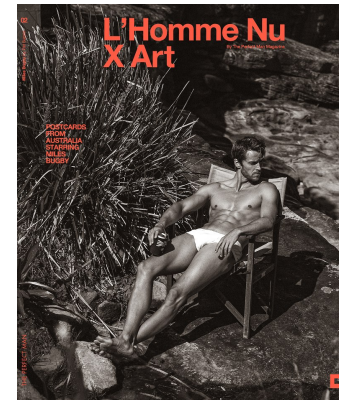

BOSS MODELS

CAPE TOWN

MILES BUGBY

Height: 185cm Chest: 102cm Waist: 81cm Suit: 38 R Shoe: 9.5 UK Hair: Blonde Eyes: Blue

BOSS MODELS

CAPE TOWN

MILES BUGBY

Height: 185cm Chest: 102cm Waist: 81cm Suit: 38 R Shoe: 9.5 UK Hair: Blonde Eyes: Blue