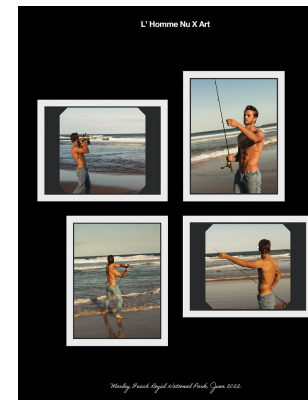

BOSS MODELS

CAPE TOWN

MILES BUGBY

Height: 185cm Chest: 102cm Waist: 81cm Suit: 38 R Shoe: 9.5 UK Hair: Blonde Eyes: Blue