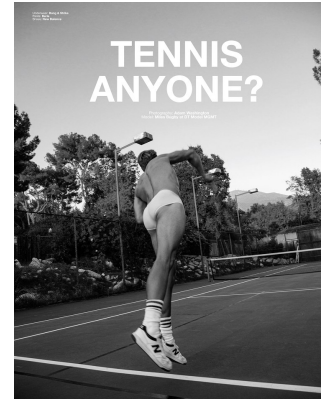

BOSS MODELS

CAPE TOWN

MILES BUGBY

Height: 185cm Chest: 102cm Waist: 81cm Suit: 38 R Shoe: 9.5 UK Hair: Blonde Eyes: Blue

BOSS MODELS

CAPE TOWN

MILES BUGBY

Height: 185cm Chest: 102cm Waist: 81cm Suit: 38 R Shoe: 9.5 UK Hair: Blonde Eyes: Blue