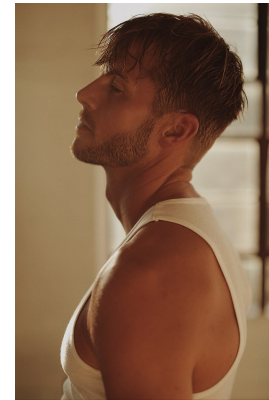

# BOSS MODELS

CAPE TOWN

## MILES BUGBY

Height: 185cm Chest: 102cm Waist: 81cm Suit: 38 R Shoe: 9.5 UK Hair: Blonde Eyes: Blue