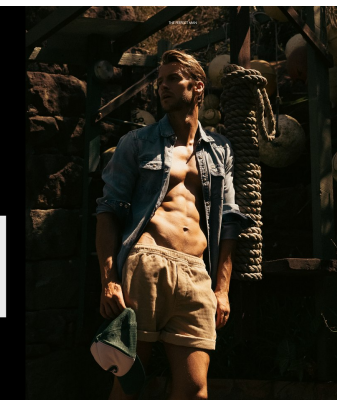

BOSS MODELS

CAPE TOWN

MILES BUGBY

Height: 185cm Chest: 102cm Waist: 81cm Suit: 38 R Shoe: 9.5 UK Hair: Blonde Eyes: Blue

BOSS MODELS

CAPE TOWN

MILES BUGBY

Height: 185cm Chest: 102cm Waist: 81cm Suit: 38 R Shoe: 9.5 UK Hair: Blonde Eyes: Blue