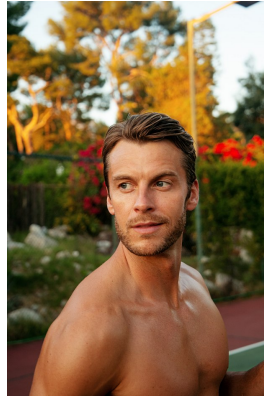

BOSS MODELS

CAPE TOWN

MILES BUGBY

Height: 185cm Chest: 102cm Waist: 81cm Suit: 38 R Shoe: 9.5 UK Hair: Blonde Eyes: Blue

BOSS MODELS

CAPE TOWN

MILES BUGBY

Height: 185cm Chest: 102cm Waist: 81cm Suit: 38 R Shoe: 9.5 UK Hair: Blonde Eyes: Blue