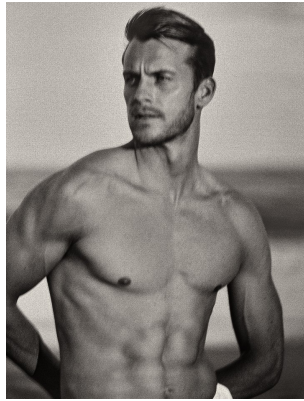

# BOSS MODELS

CAPE TOWN

## MILES BUGBY

Height: 185cm Chest: 102cm Waist: 81cm Suit: 38 R Shoe: 9.5 UK Hair: Blonde Eyes: Blue