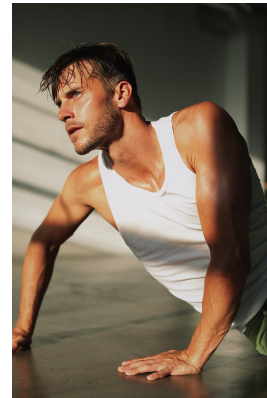

BOSS MODELS

CAPE TOWN

MILES BUGBY

Height: 185cm Chest: 102cm Waist: 81cm Suit: 38 R Shoe: 9.5 UK Hair: Blonde Eyes: Blue

BOSS MODELS

CAPE TOWN

MILES BUGBY

Height: 185cm Chest: 102cm Waist: 81cm Suit: 38 R Shoe: 9.5 UK Hair: Blonde Eyes: Blue