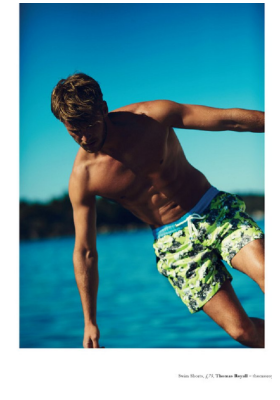

BOSS MODELS

CAPE TOWN

MILES BUGBY

Height: 185cm Chest: 102cm Waist: 81cm Suit: 38 R Shoe: 9.5 UK Hair: Blonde Eyes: Blue

BOSS MODELS

CAPE TOWN

MILES BUGBY

Height: 185cm Chest: 102cm Waist: 81cm Suit: 38 R Shoe: 9.5 UK Hair: Blonde Eyes: Blue