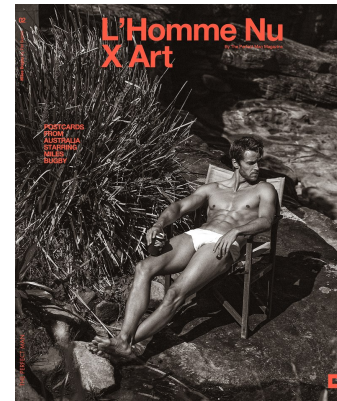

BOSS MODELS

CAPE TOWN

MILES BUGBY

Height: 185cm Chest: 102cm Waist: 81cm Suit: 38 R Shoe: 9.5 UK Hair: Blonde Eyes: Blue

BOSS MODELS

CAPE TOWN

MILES BUGBY

Height: 185cm Chest: 102cm Waist: 81cm Suit: 38 R Shoe: 9.5 UK Hair: Blonde Eyes: Blue