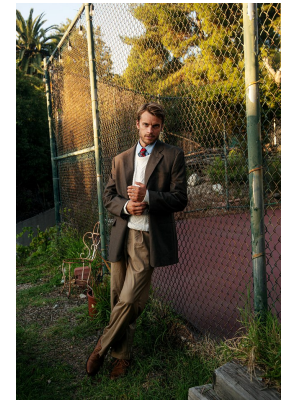

BOSS MODELS

CAPE TOWN

MILES BUGBY

Height: 185cm Chest: 102cm Waist: 81cm Suit: 38 R Shoe: 9.5 UK Hair: Blonde Eyes: Blue

BOSS MODELS

CAPE TOWN

MILES BUGBY

Height: 185cm Chest: 102cm Waist: 81cm Suit: 38 R Shoe: 9.5 UK Hair: Blonde Eyes: Blue