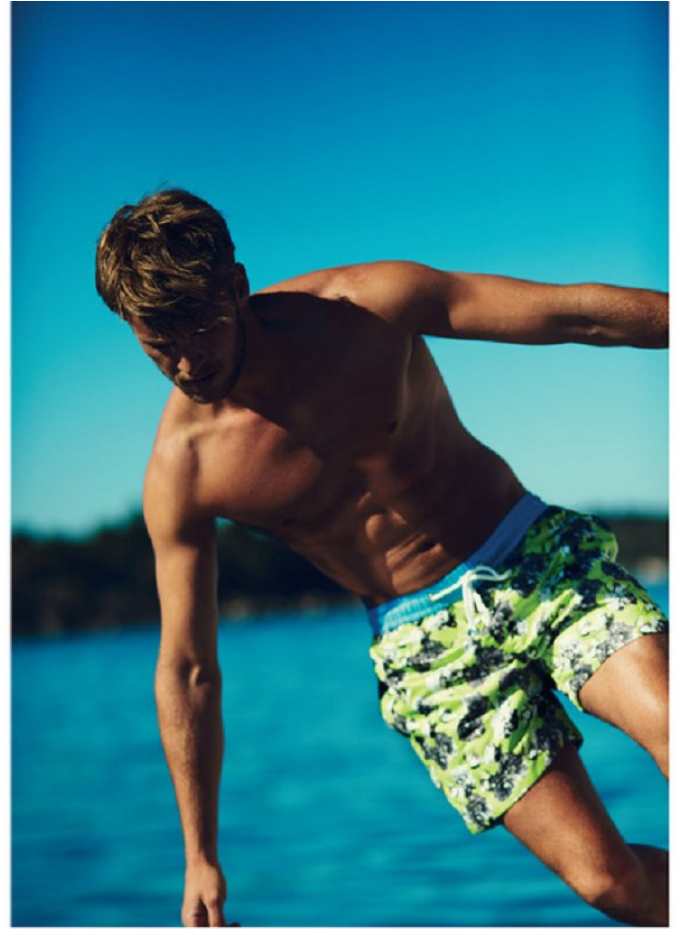

BOSS MODELS

CAPE TOWN

MILES BUGBY

Height: 185cm Chest: 102cm Waist: 81cm Suit: 38 R Shoe: 9.5 UK Hair: Blonde Eyes: Blue

BOSS MODELS

CAPE TOWN

Swim Shorts, £70, Hackett - hackett.com

Swim Shorts, £75, Thomas Royal - thomasroyal.com