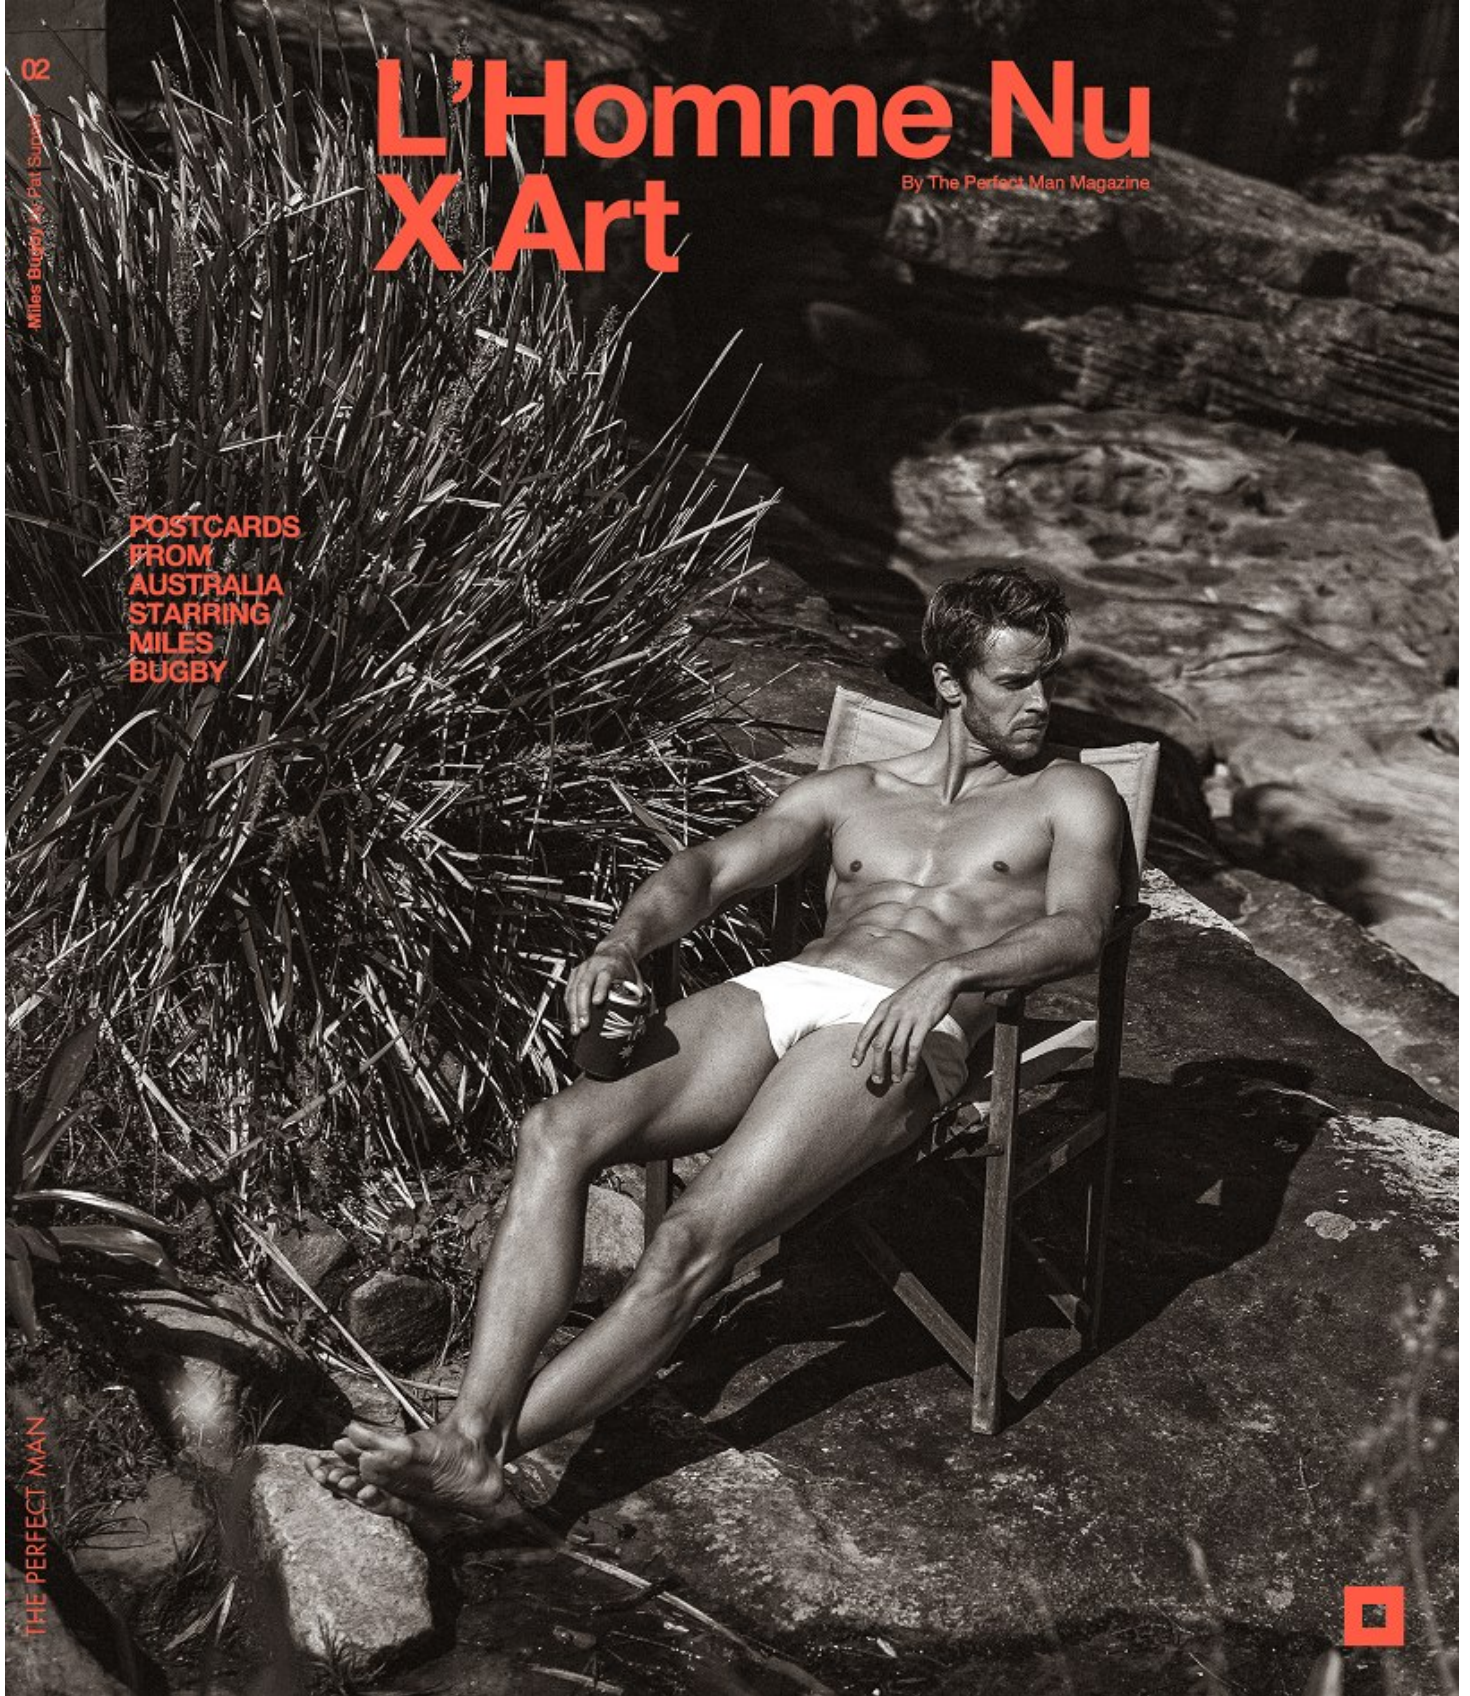

BOSS MODELS

CAPE TOWN

L' Homme Nu X Art

THE PERFECT MAN

MILES BUGBY

Height: 185cm Chest: 102cm Waist: 81cm Suit: 38 R Shoe: 9.5 UK Hair: Blonde Eyes: Blue

BOSS MODELS

CAPE TOWN