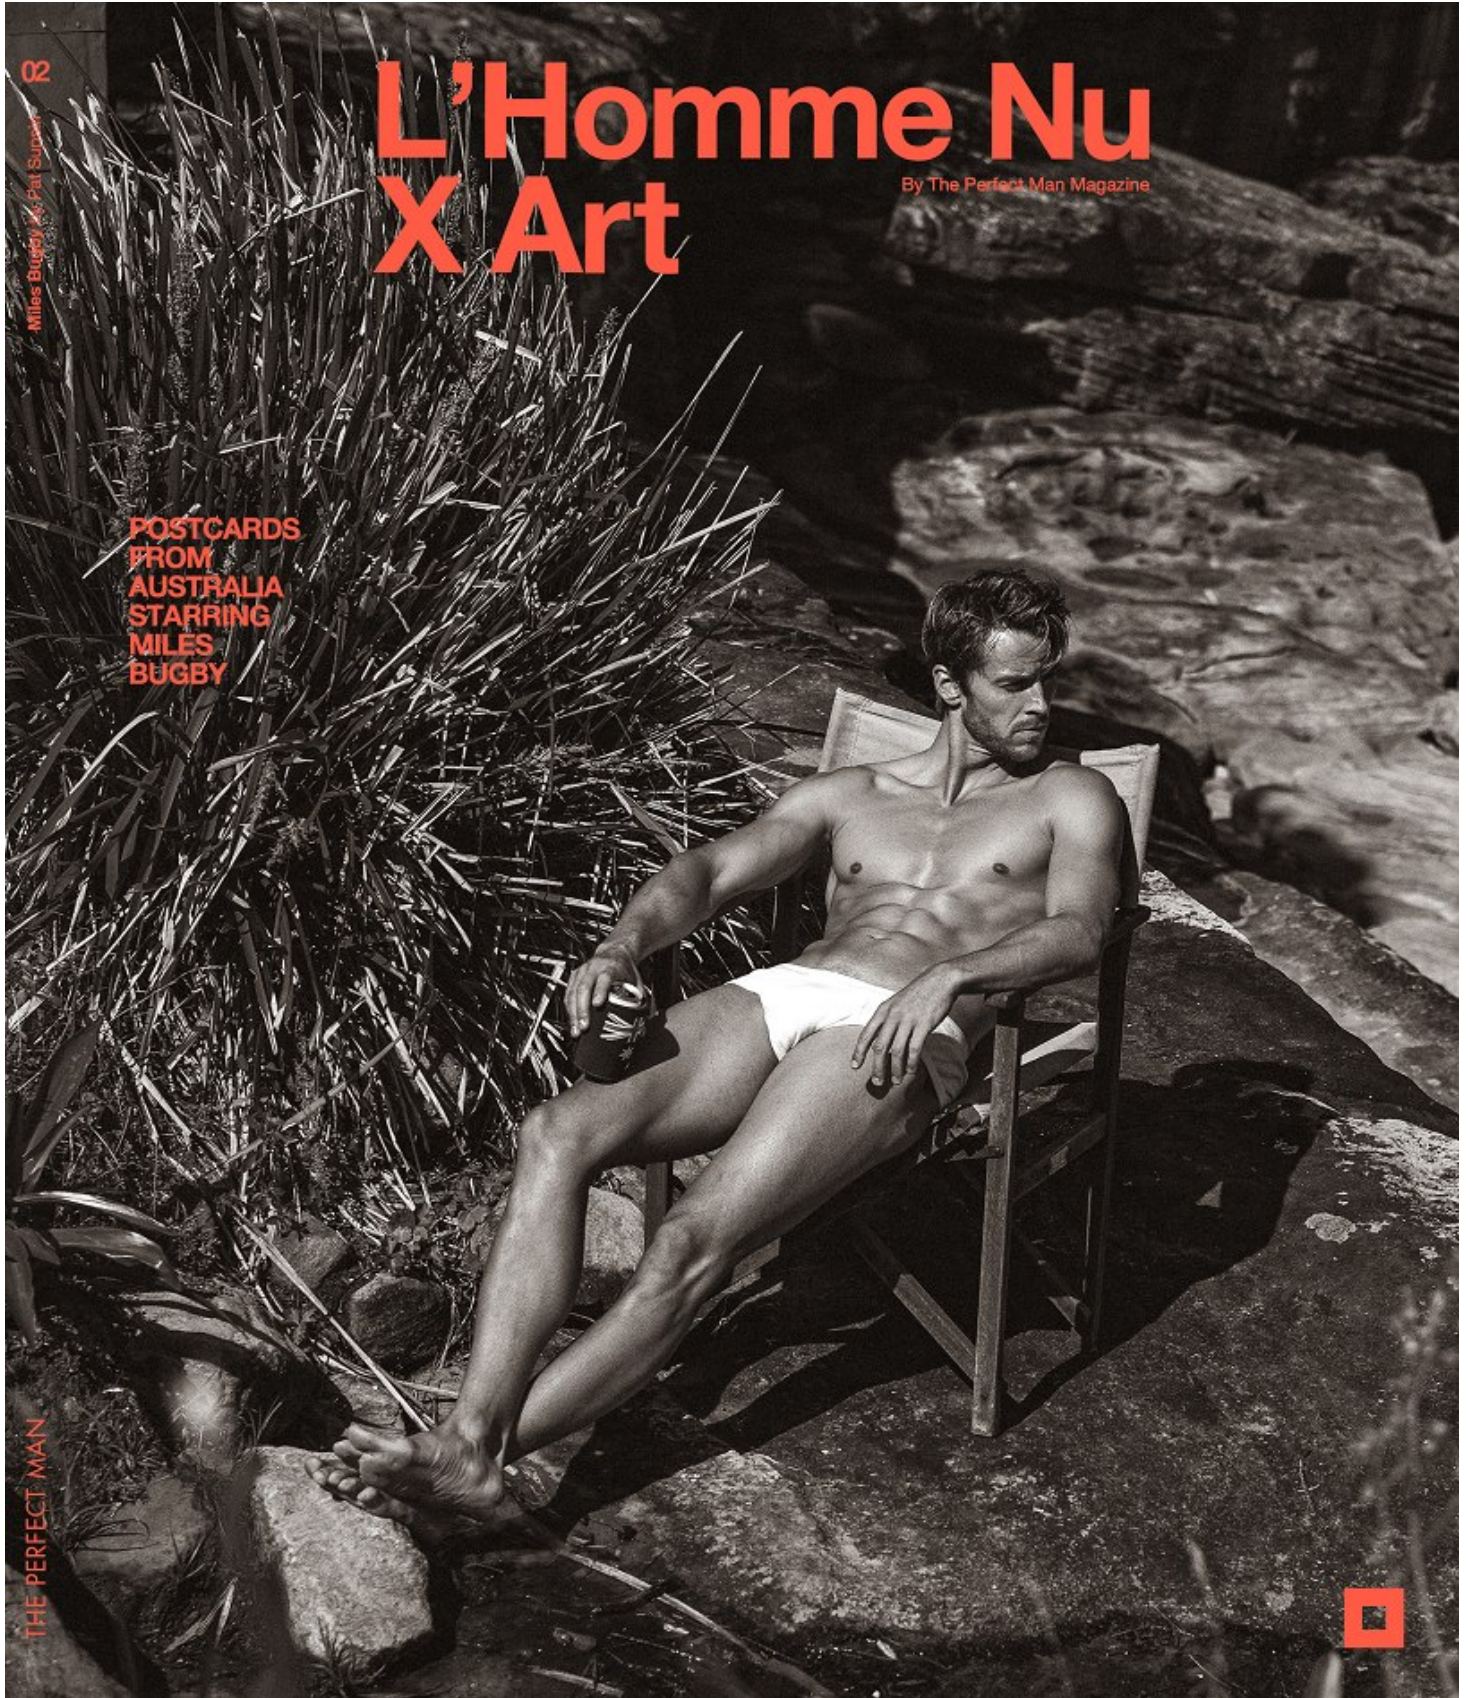

BOSS MODELS

CAPE TOWN

L' Homme Nu X Art

THE PERFECT MAN

MILES BUGBY

Height: 185cm Chest: 102cm Waist: 81cm Suit: 38 R Shoe: 9.5 UK Hair: Blonde Eyes: Blue

BOSS MODELS

CAPE TOWN