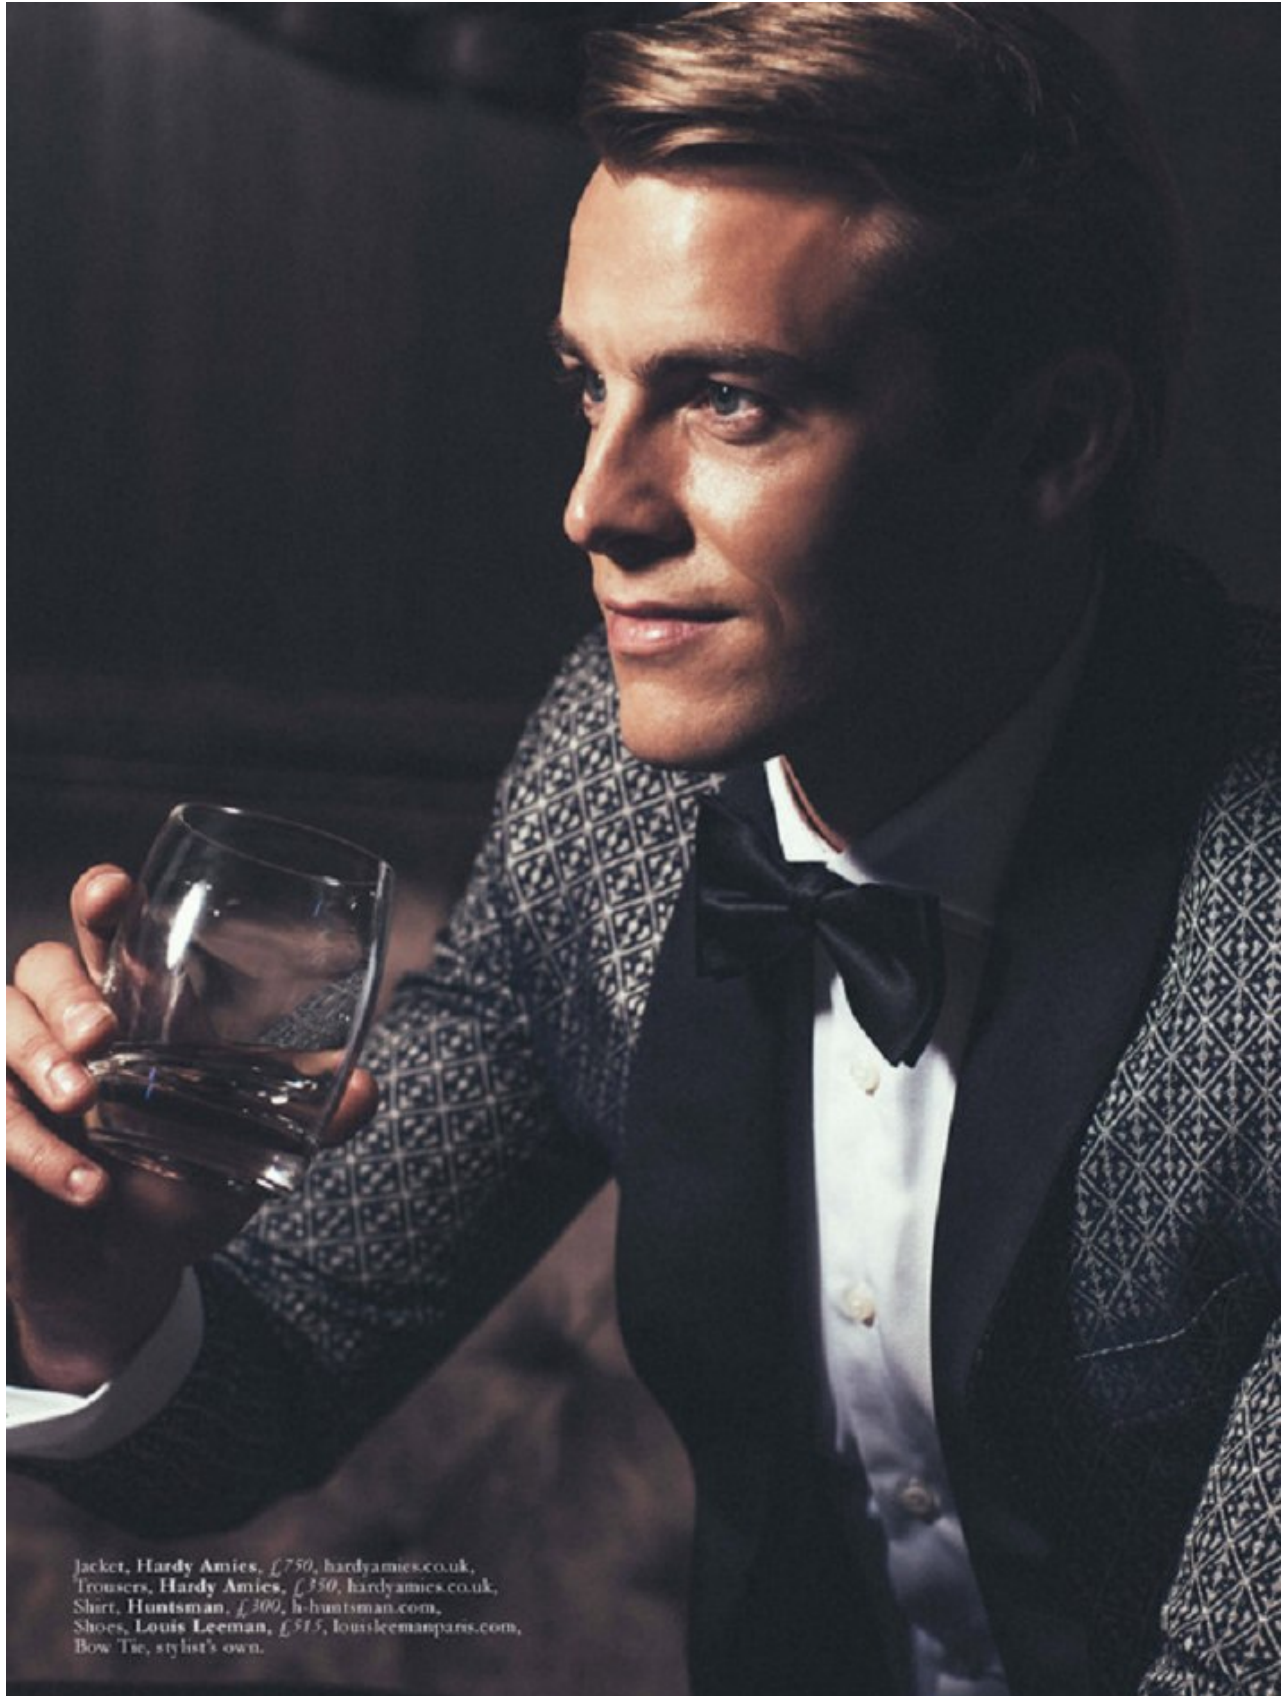

BOSS MODELS

CAPE TOWN

Jacket, Hardy Amies, £750, hardyamies.co.uk,
Trousers, Hardy Amies, £350, hardyamies.co.uk,
Shirt, Huntsman, £300, h-huntsman.com,
Shoes, Louis Leeman, £515, louisleemanparis.com,
Bow Tie, stylist's own.

MILES BUGBY

Height: 185cm Chest: 102cm Waist: 81cm Suit: 38 R Shoe: 9.5 UK Hair: Blonde Eyes: Blue