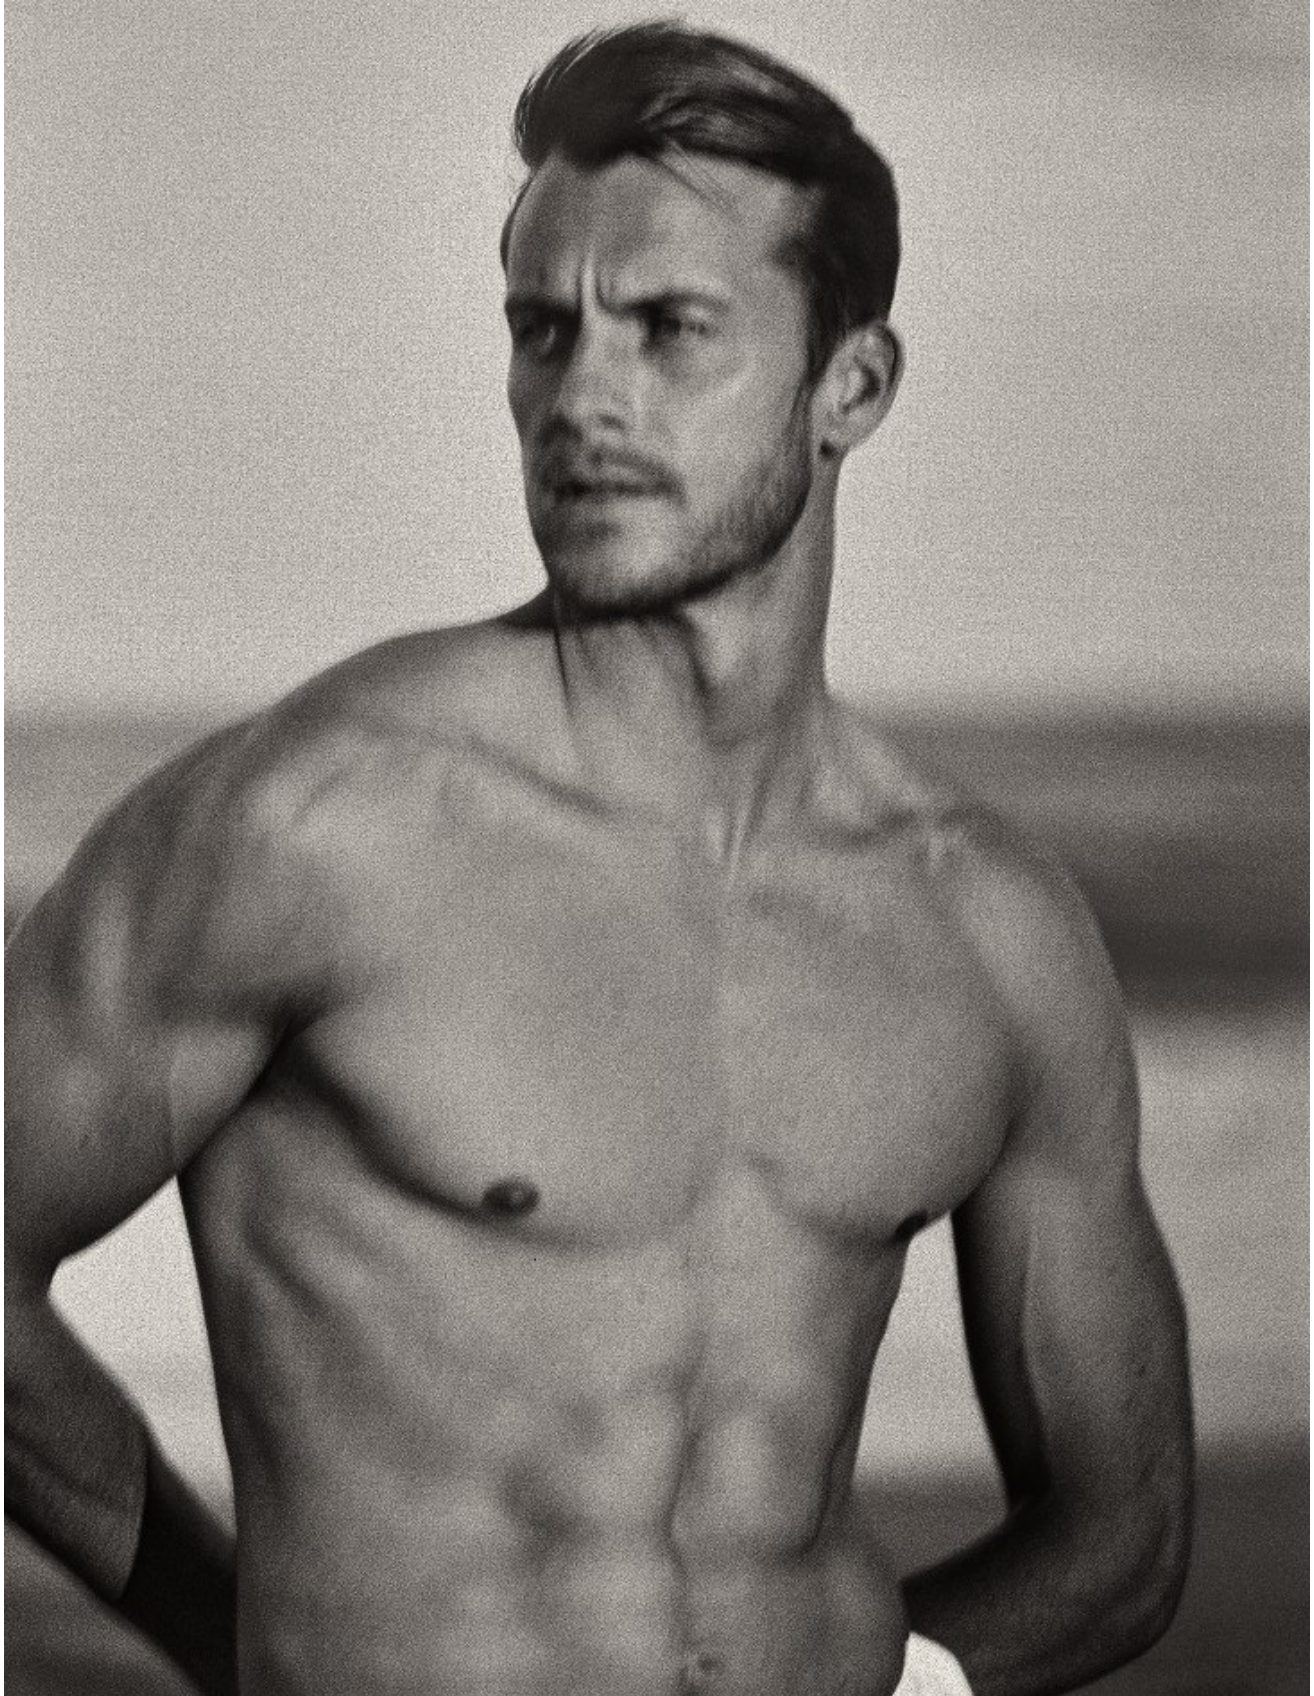

MILES BUGBY

BOSS MODELS

CAPE TOWN

Height: 185cm Chest: 102cm Waist: 81cm Suit: 38 R Shoe: 9.5 UK Hair: Blonde Eyes: Blue