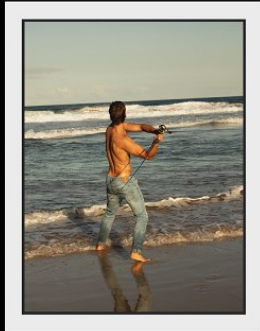

BOSS MODELS

CAPE TOWN

L' Homme Nu X Art

Marley Beach Royal National Park, June 2022

THE PERFECT MAN

MILES BUGBY

Height: 185cm Chest: 102cm Waist: 81cm Suit: 38 R Shoe: 9.5 UK Hair: Blonde Eyes: Blue

BOSS MODELS