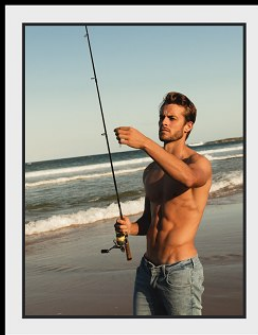

BOSS MODELS

CAPE TOWN

L' Homme Nu X Art

Marley Beach Royal National Park, June 2022

THE PERFECT MAN

MILES BUGBY

Height: 185cm Chest: 102cm Waist: 81cm Suit: 38 R Shoe: 9.5 UK Hair: Blonde Eyes: Blue

BOSS MODELS