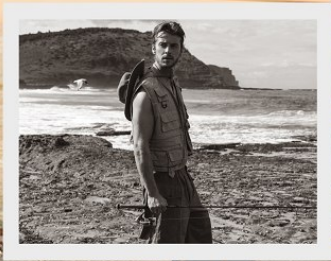

BOSS MODELS

CAPE TOWN

MILES BUGBY

Height: 185cm Chest: 102cm Waist: 81cm Suit: 38 R Shoe: 9.5 UK Hair: Blonde Eyes: Blue

BOSS MODELS

CAPE TOWN

L' Homme Nu X Art

Postcards From Australia is a voyeuristic photo essay lensed over the span of six months in Australia by master fashion photographer Pat Suspiri. This exclusive photo essay paints former professional tennis player turned muse Miles Bugby in luxurious solitude, laid bare in the wild. After all, every man is an island.