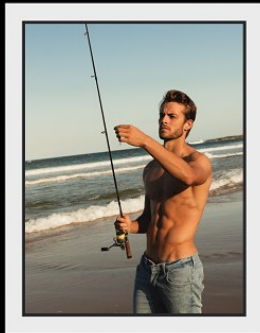

BOSS MODELS

CAPE TOWN

L' Homme Nu X Art

Marley Beach Royal National Park, June 2022

THE PERFECT MAN

MILES BUGBY

Height: 185cm Chest: 102cm Waist: 81cm Suit: 38 R Shoe: 9.5 UK Hair: Blonde Eyes: Blue

BOSS MODELS