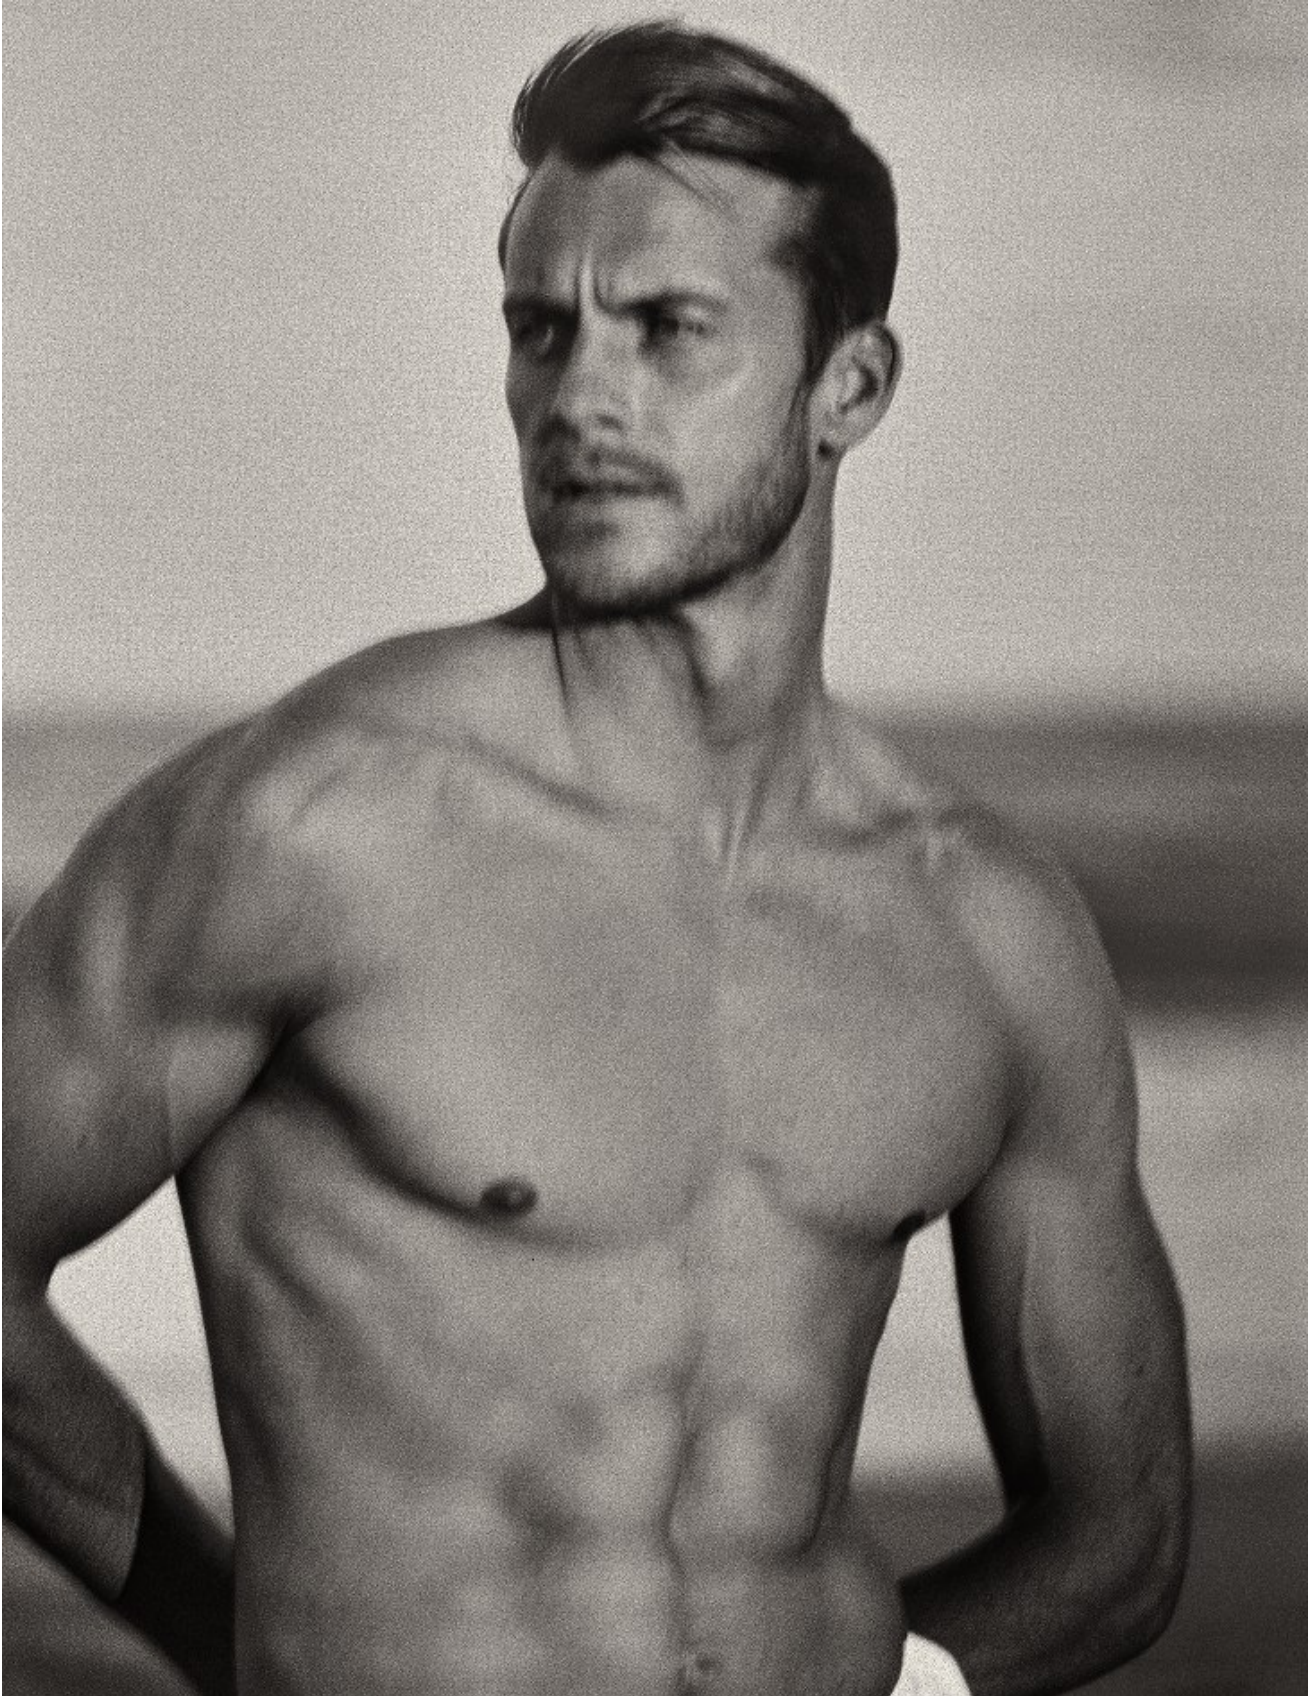

MILES BUGBY

BOSS MODELS

CAPE TOWN

Height: 185cm Chest: 102cm Waist: 81cm Suit: 38 R Shoe: 9.5 UK Hair: Blonde Eyes: Blue