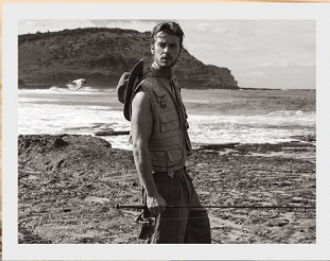

BOSS MODELS

CAPE TOWN

MILES BUGBY

Height: 185cm Chest: 102cm Waist: 81cm Suit: 38 R Shoe: 9.5 UK Hair: Blonde Eyes: Blue

BOSS MODELS

CAPE TOWN

L' Homme Nu X Art

Postcards From Australia is a voyeuristic photo essay lensed over the span of six months in Australia by master fashion photographer Pat Sypsi. This exclusive photo essay paints former professional tennis player turned muse Miles Bugby in luxurious solitude, laid bare in the wild. After all, every man is an island.