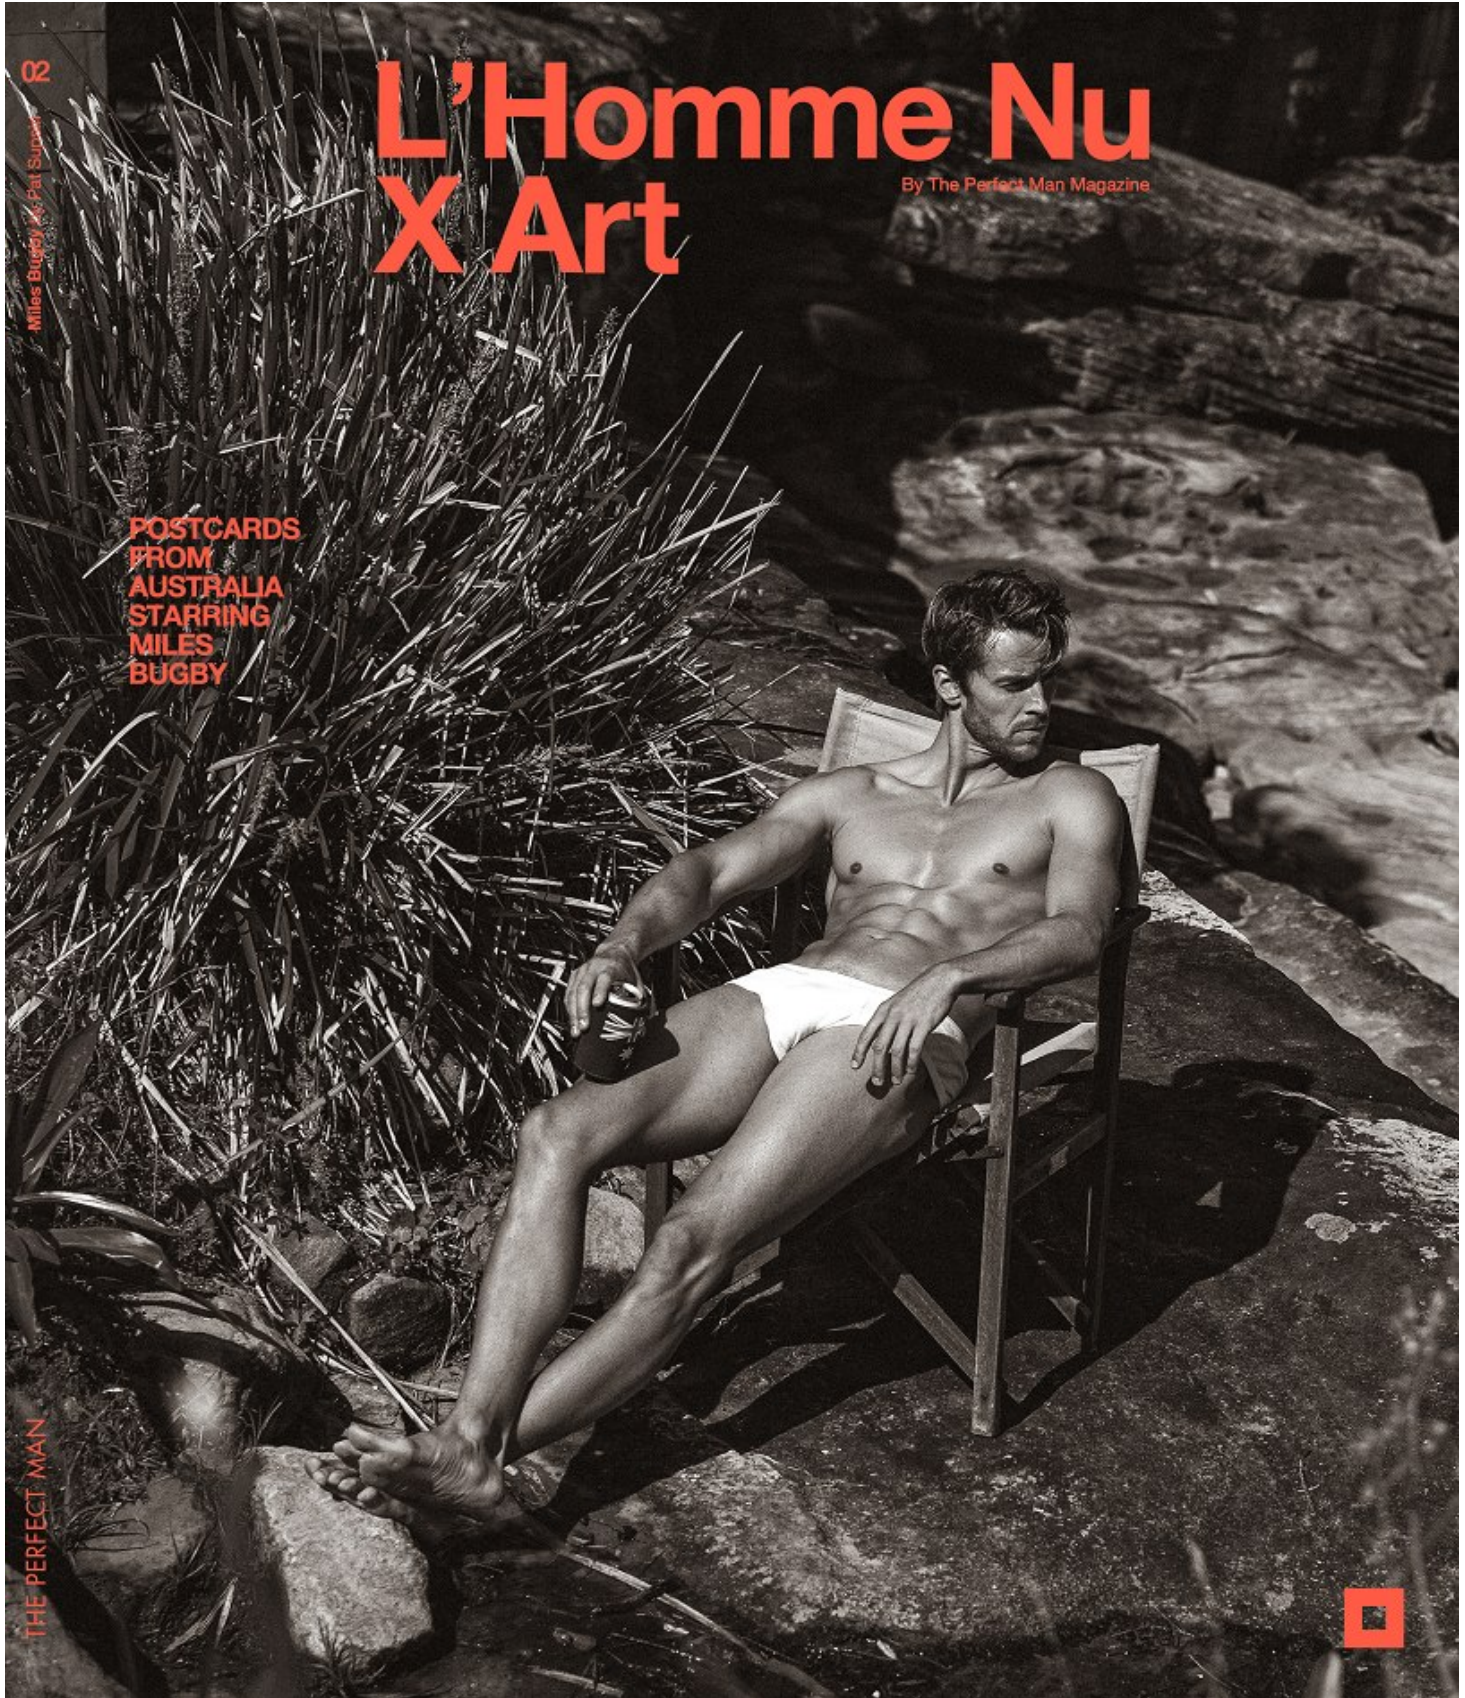

BOSS MODELS

CAPE TOWN

L' Homme Nu X Art

THE PERFECT MAN

MILES BUGBY

Height: 185cm Chest: 102cm Waist: 81cm Suit: 38 R Shoe: 9.5 UK Hair: Blonde Eyes: Blue

BOSS MODELS

CAPE TOWN