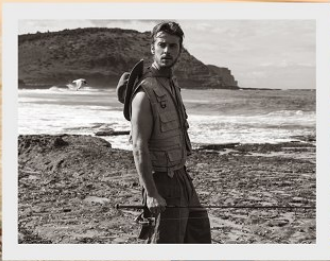

BOSS MODELS

CAPE TOWN

MILES BUGBY

Height: 185cm Chest: 102cm Waist: 81cm Suit: 38 R Shoe: 9.5 UK Hair: Blonde Eyes: Blue

BOSS MODELS

CAPE TOWN

L' Homme Nu X Art

Postcards From Australia is a voyeuristic photo essay lensed over the span of six months in Australia by master fashion photographer Pat Suspiri. This exclusive photo essay paints former professional tennis player turned muse Miles Bugby in luxurious solitude, laid bare in the wild. After all, every man is an island.