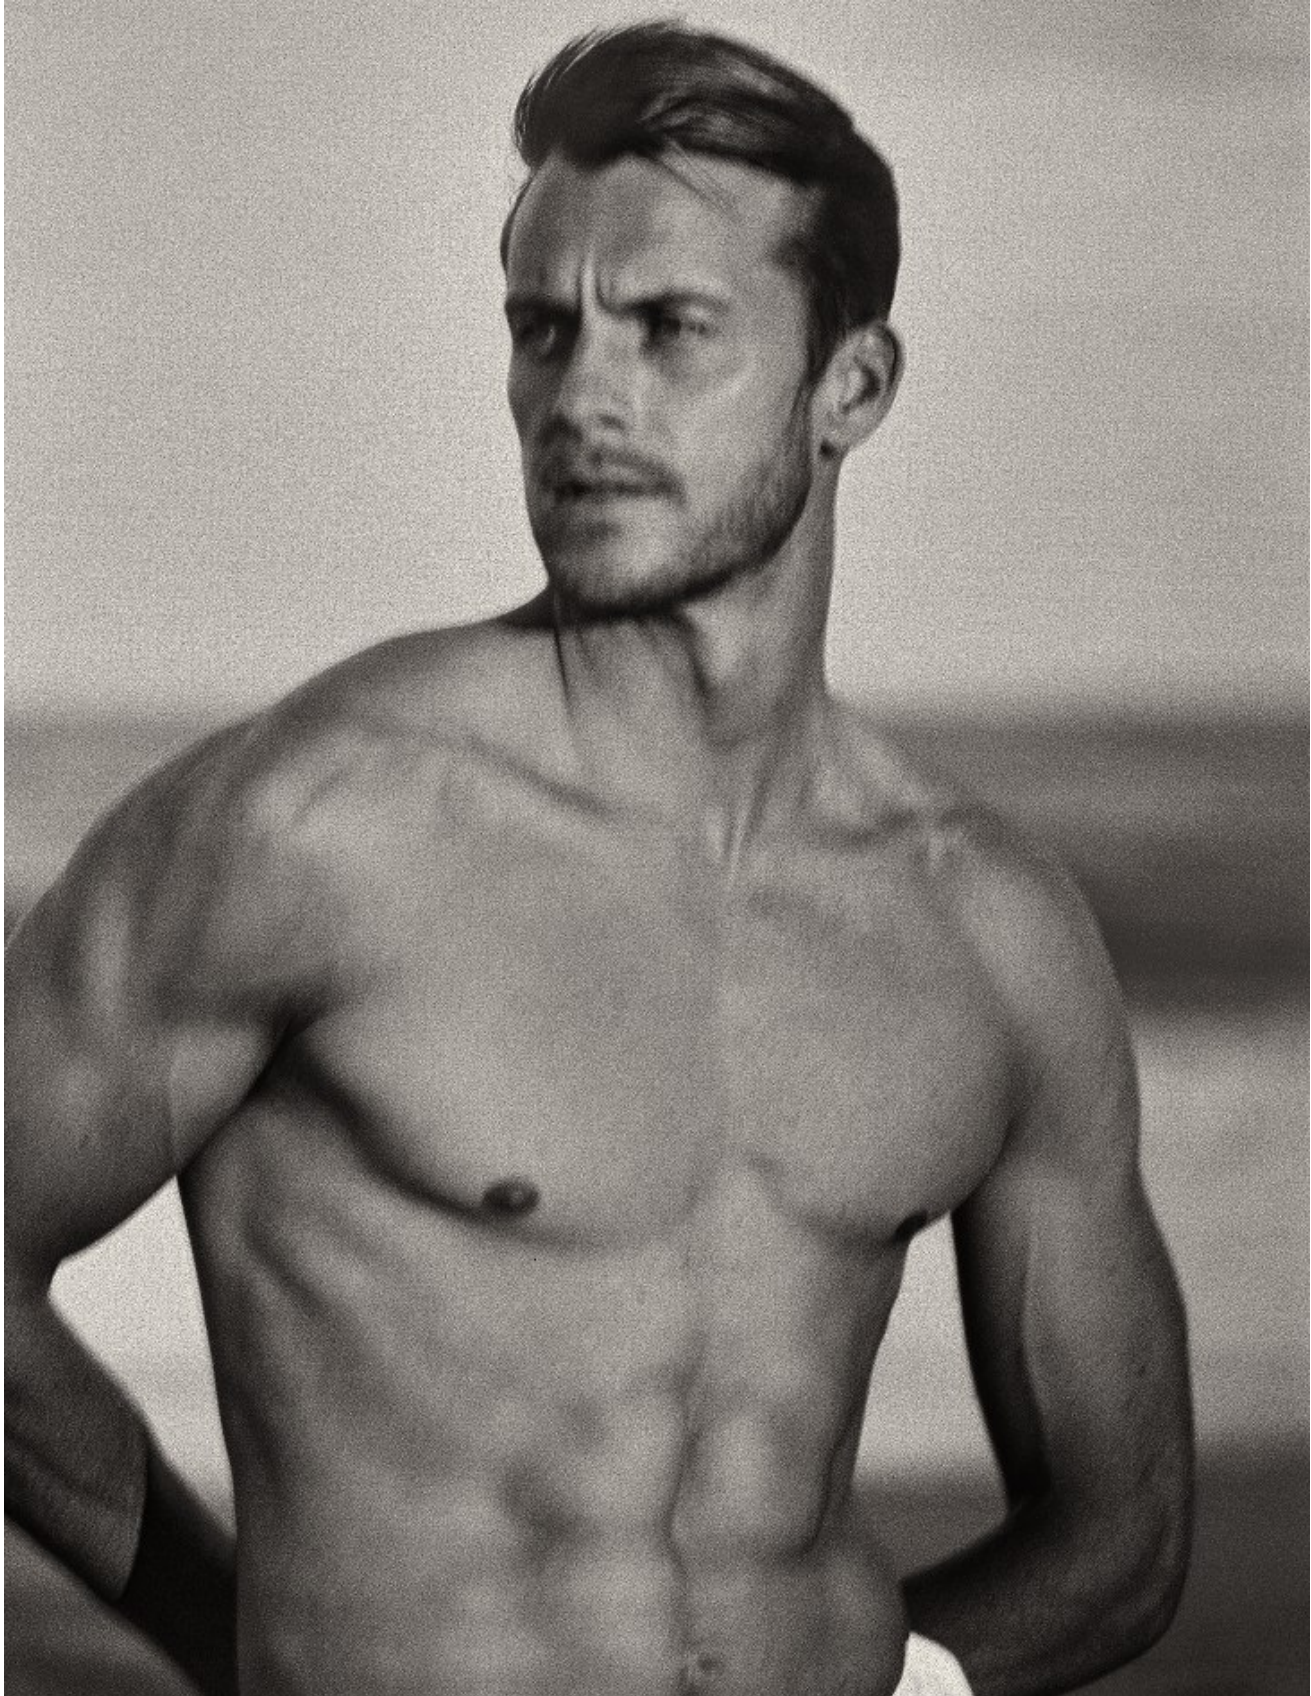

MILES BUGBY

BOSS MODELS

CAPE TOWN

Height: 185cm Chest: 102cm Waist: 81cm Suit: 38 R Shoe: 9.5 UK Hair: Blonde Eyes: Blue