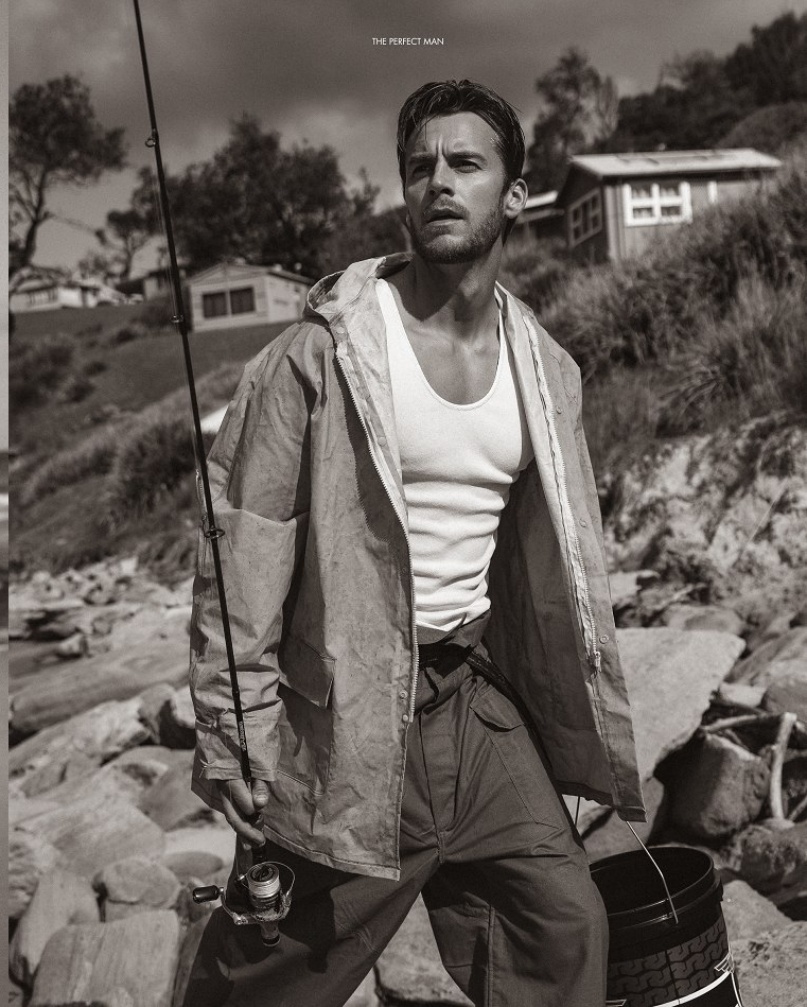

THE PERFECT MAN

MILES BUGBY

Height: 185cm Chest: 102cm Waist: 81cm Suit: 38 R Shoe: 9.5 UK Hair: Blonde Eyes: Blue