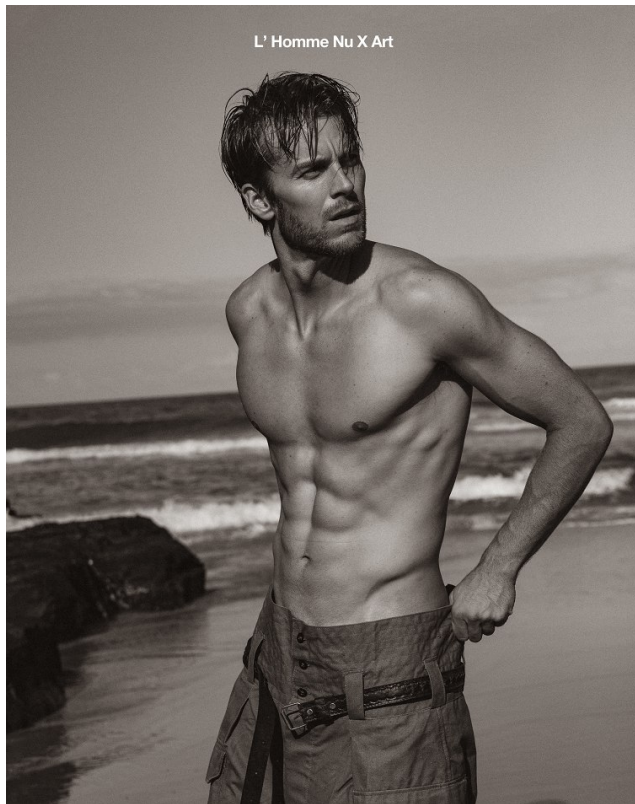

BOSS MODELS

CAPE TOWN

MILES BUGBY

Height: 185cm Chest: 102cm Waist: 81cm Suit: 38 R Shoe: 9.5 UK Hair: Blonde Eyes: Blue