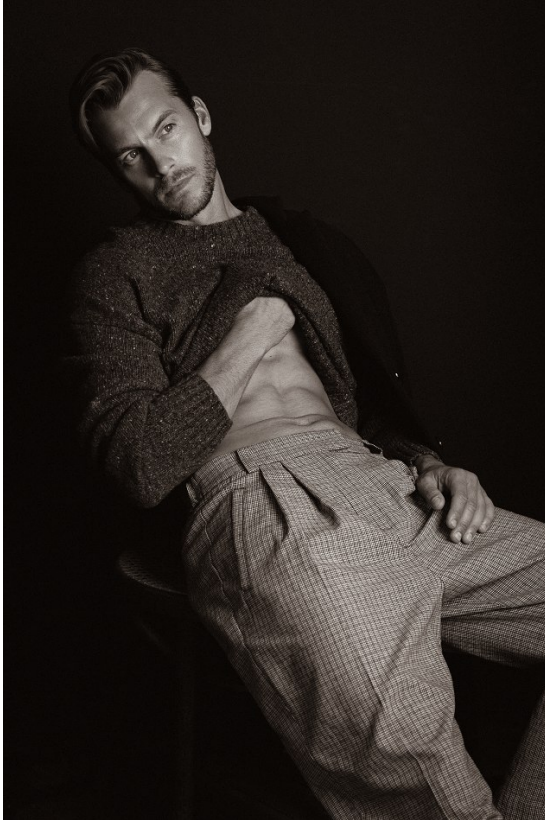

BOSS MODELS

CAPE TOWN

MILES BUGBY

Height: 185cm Chest: 102cm Waist: 81cm Suit: 38 R Shoe: 9.5 UK Hair: Blonde Eyes: Blue