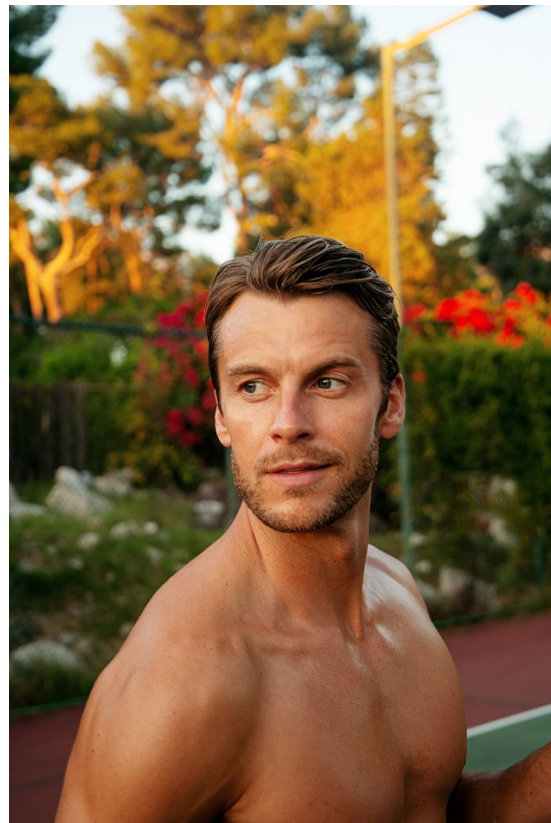

BOSS MODELS

CAPE TOWN

MILES BUGBY

Height: 185cm Chest: 102cm Waist: 81cm Suit: 38 R Shoe: 9.5 UK Hair: Blonde Eyes: Blue