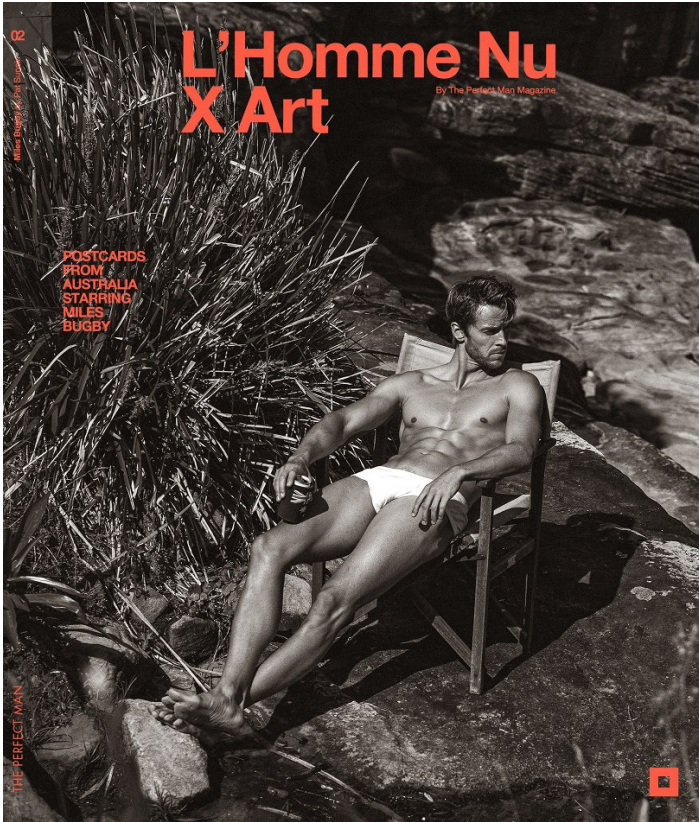

BOSS MODELS

CAPE TOWN

MILES BUGBY

Height: 185cm Chest: 102cm Waist: 81cm Suit: 38 R Shoe: 9.5 UK Hair: Blonde Eyes: Blue