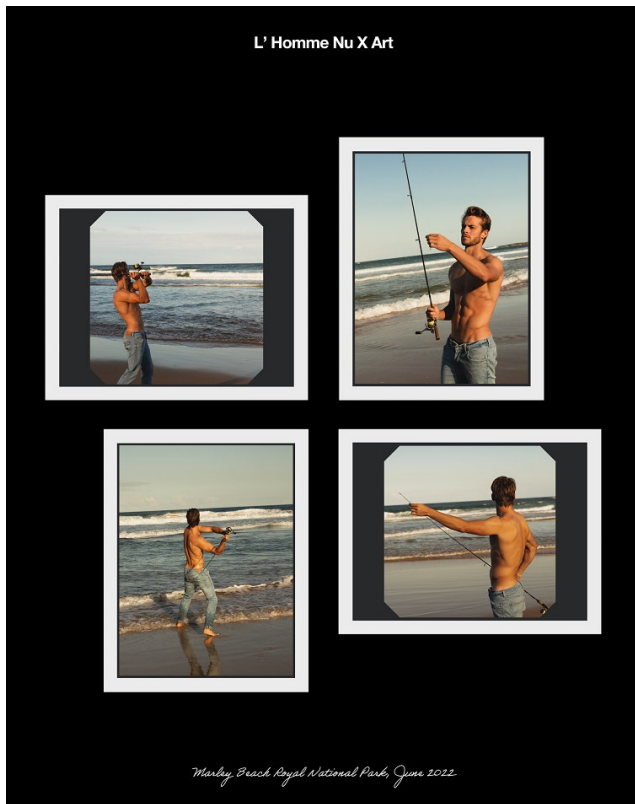

BOSS MODELS

CAPE TOWN

MILES BUGBY

Height: 185cm Chest: 102cm Waist: 81cm Suit: 38 R Shoe: 9.5 UK Hair: Blonde Eyes: Blue