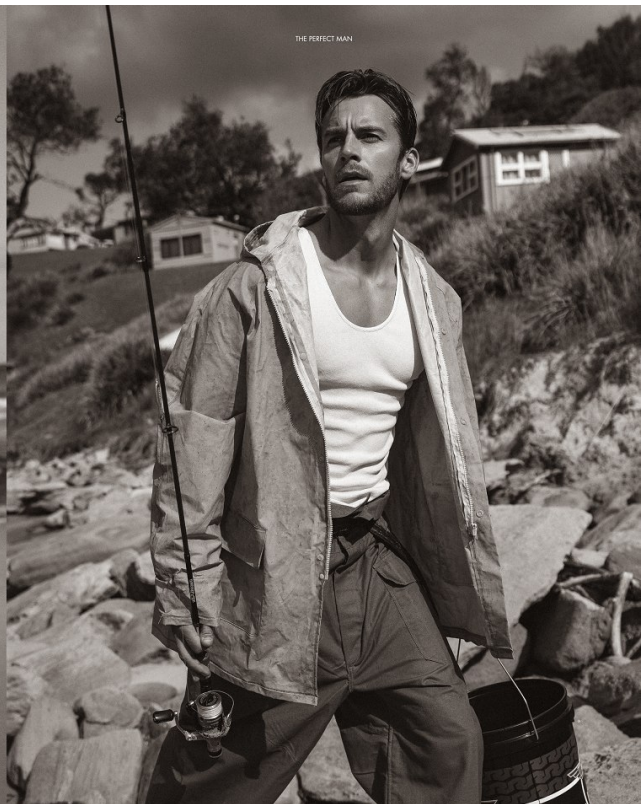

BOSS MODELS

CAPE TOWN

MILES BUGBY

Height: 185cm Chest: 102cm Waist: 81cm Suit: 38 R Shoe: 9.5 UK Hair: Blonde Eyes: Blue