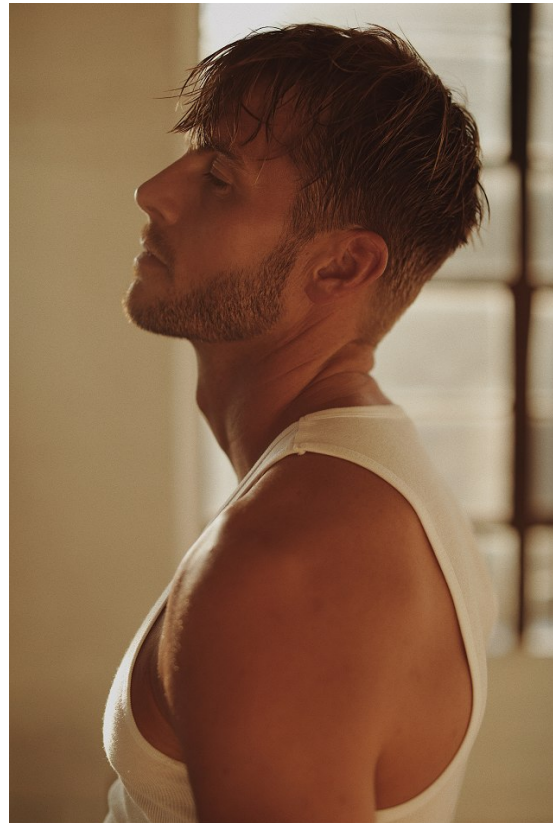

BOSS MODELS

CAPE TOWN

MILES BUGBY

Height: 185cm Chest: 102cm Waist: 81cm Suit: 38 R Shoe: 9.5 UK Hair: Blonde Eyes: Blue

BOSS MODELS

CAPE TOWN

MILES BUGBY

Height: 185cm Chest: 102cm Waist: 81cm Suit: 38 R Shoe: 9.5 UK Hair: Blonde Eyes: Blue

BOSS MODELS

CAPE TOWN

L' Homme Nu X Art

Postcards From Australia is a voyeuristic photo essay lensed over the span of six months in Australia by master fashion photographer Pat Supers. This exclusive photo essay paints former professional tennis player turned muse Miles Bugby in luxurious solitude, laid bare in the wild. After all, every man is an island.