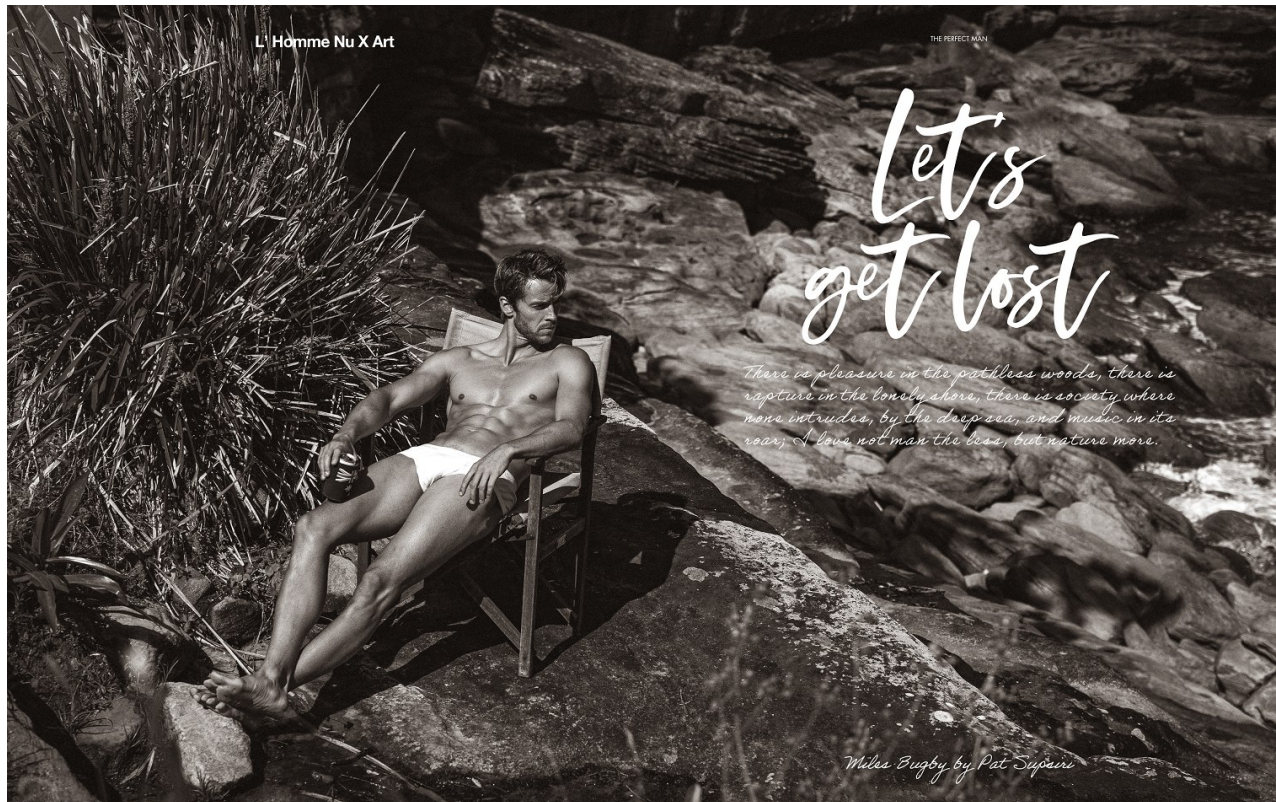

BOSS MODELS

CAPE TOWN

MILES BUGBY

Height: 185cm Chest: 102cm Waist: 81cm Suit: 38 R Shoe: 9.5 UK Hair: Blonde Eyes: Blue