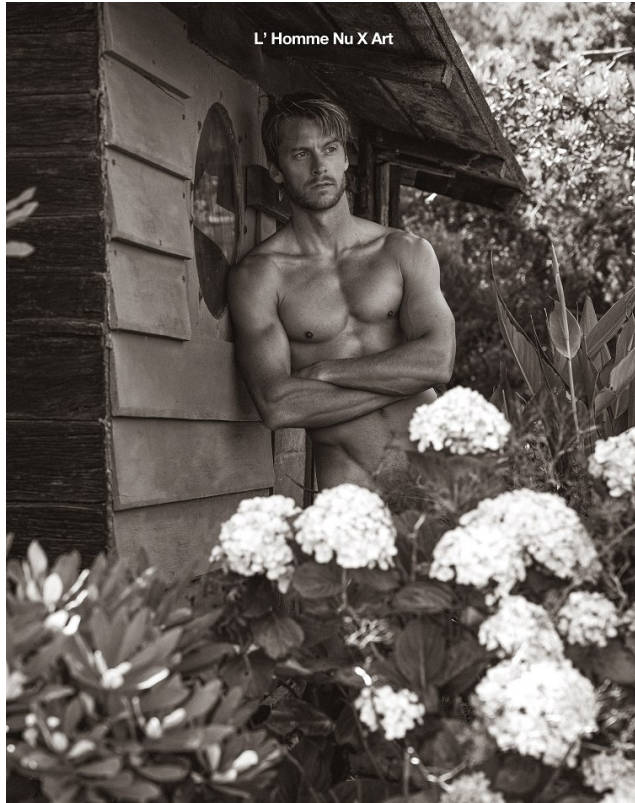

BOSS MODELS

CAPE TOWN

MILES BUGBY

Height: 185cm Chest: 102cm Waist: 81cm Suit: 38 R Shoe: 9.5 UK Hair: Blonde Eyes: Blue