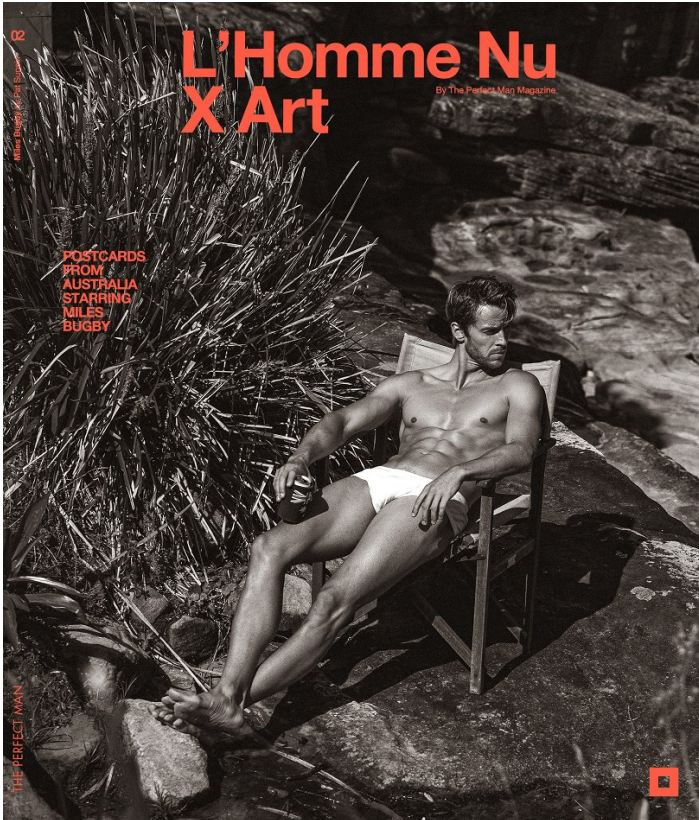

BOSS MODELS

CAPE TOWN

MILES BUGBY

Height: 185cm Chest: 102cm Waist: 81cm Suit: 38 R Shoe: 9.5 UK Hair: Blonde Eyes: Blue