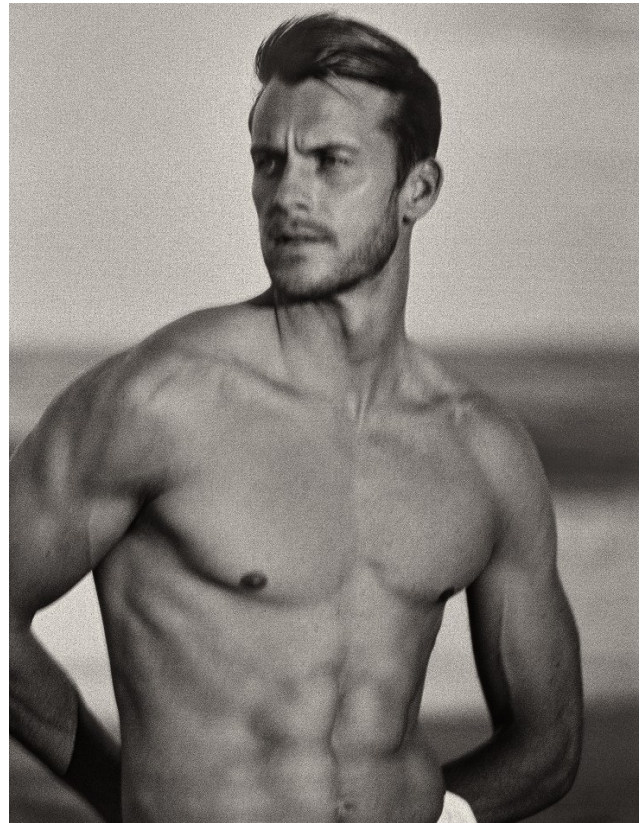

BOSS MODELS

CAPE TOWN

MILES BUGBY

Height: 185cm Chest: 102cm Waist: 81cm Suit: 38 R Shoe: 9.5 UK Hair: Blonde Eyes: Blue

BOSS MODELS

CAPE TOWN

MILES BUGBY

Height: 185cm Chest: 102cm Waist: 81cm Suit: 38 R Shoe: 9.5 UK Hair: Blonde Eyes: Blue

BOSS MODELS

CAPE TOWN

L' Homme Nu X Art

Postcards From Australia is a voyeuristic photo essay lensed over the span of six months in Australia by master fashion photographer Pat Supers. This exclusive photo essay paints former professional tennis player turned muse Miles Bugby in luxurious solitude, laid bare in the wild. After all, every man is an island.