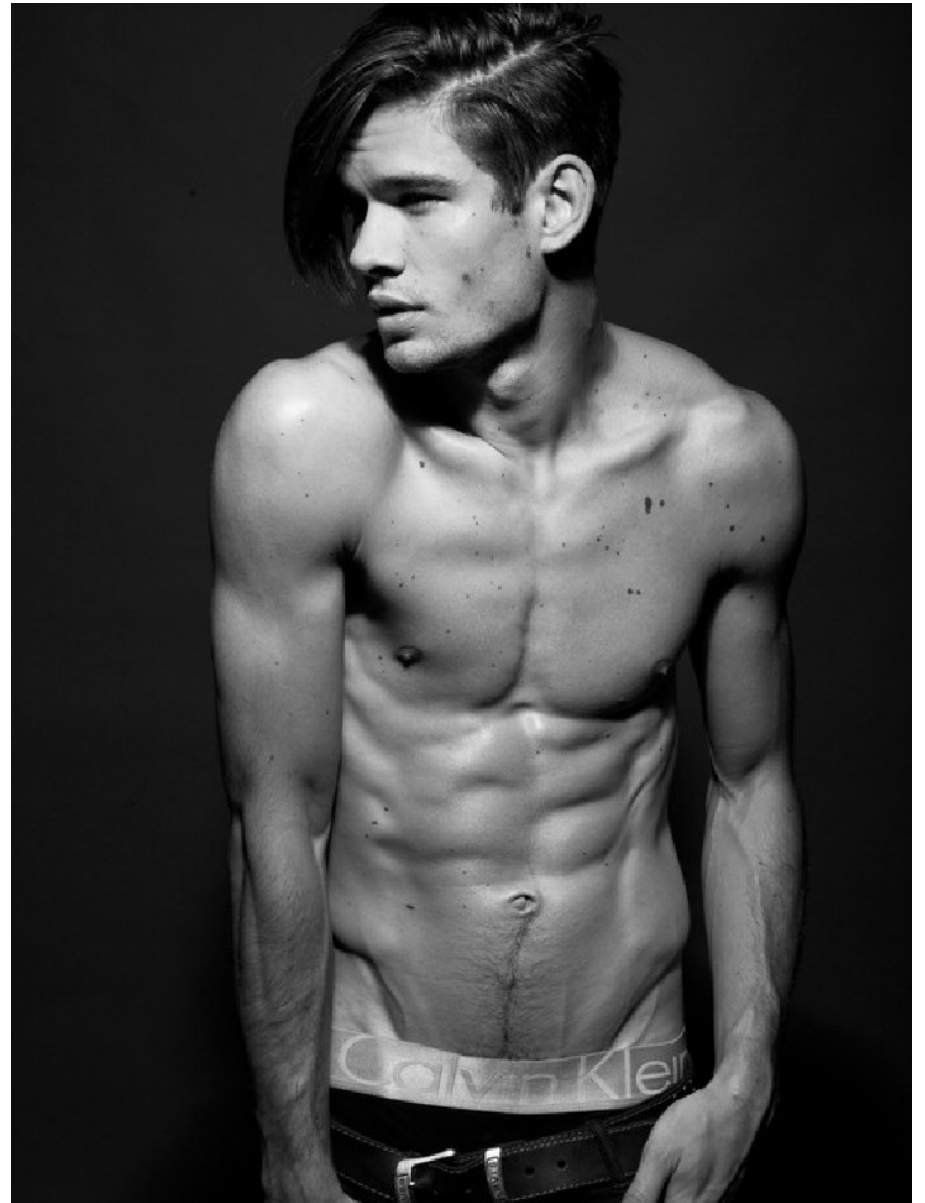

BOSS MODELS

CAPE TOWN

Height: 188cm Chest: 97cm Waist: 79cm Suit: 38 R Shoe: 10.5 UK Hair: Light Brown Eyes: Brown