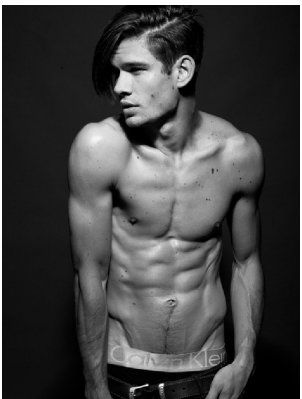

# BOSS MODELS

CAPE TOWN

## ANDREW HULME

Height: 188cm Chest: 97cm Waist: 79cm Suit: 38 R Shoe: 10.5 UK Hair: Light Brown Eyes: Brown