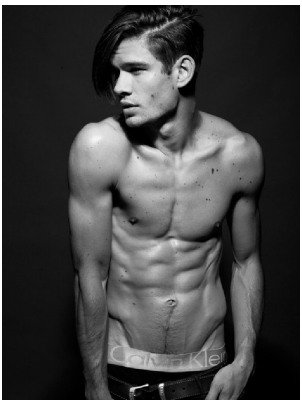

# BOSS MODELS

CAPE TOWN

## ANDREW HULME

Height: 188cm Chest: 97cm Waist: 79cm Suit: 38 R Shoe: 10.5 UK Hair: Light Brown Eyes: Brown