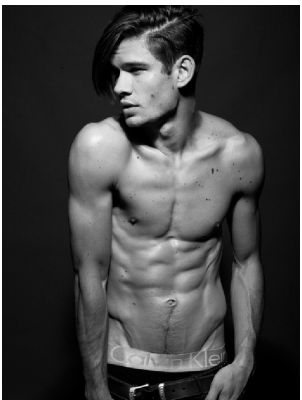

BOSS MODELS

CAPE TOWN

ANDREW HULME

Height: 188cm Chest: 97cm Waist: 79cm Suit: 38 R Shoe: 10.5 UK Hair: Light Brown Eyes: Brown

BOSS MODELS

CAPE TOWN

ANDREW HULME

Height: 188cm Chest: 97cm Waist: 79cm Suit: 38 R Shoe: 10.5 UK Hair: Light Brown Eyes: Brown