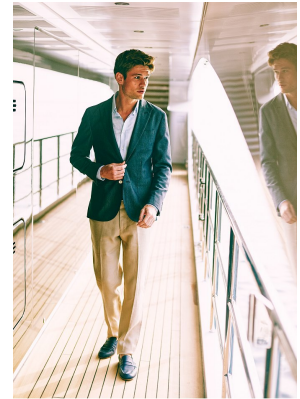

# BOSS MODELS

CAPE TOWN

## ANDREW HULME

Height: 188cm Chest: 97cm Waist: 79cm Suit: 38 R Shoe: 10.5 UK Hair: Light Brown Eyes: Brown