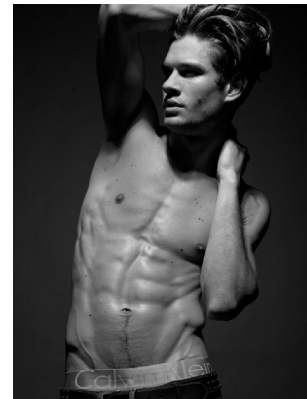

# BOSS MODELS

CAPE TOWN

## ANDREW HULME

Height: 188cm Chest: 97cm Waist: 79cm Suit: 38 R Shoe: 10.5 UK Hair: Light Brown Eyes: Brown