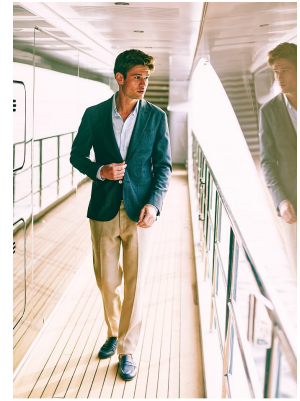

# BOSS MODELS

CAPE TOWN

## ANDREW HULME

Height: 188cm Chest: 97cm Waist: 79cm Suit: 38 R Shoe: 10.5 UK Hair: Light Brown Eyes: Brown