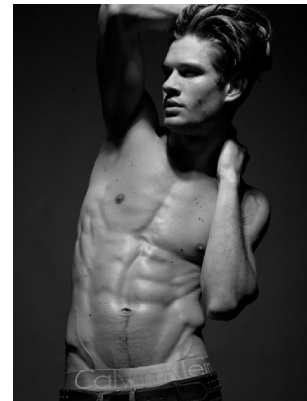

BOSS MODELS

CAPE TOWN

ANDREW HULME

Height: 188cm Chest: 97cm Waist: 79cm Suit: 38 R Shoe: 10.5 UK Hair: Light Brown Eyes: Brown

BOSS MODELS

CAPE TOWN

ANDREW HULME

Height: 188cm Chest: 97cm Waist: 79cm Suit: 38 R Shoe: 10.5 UK Hair: Light Brown Eyes: Brown