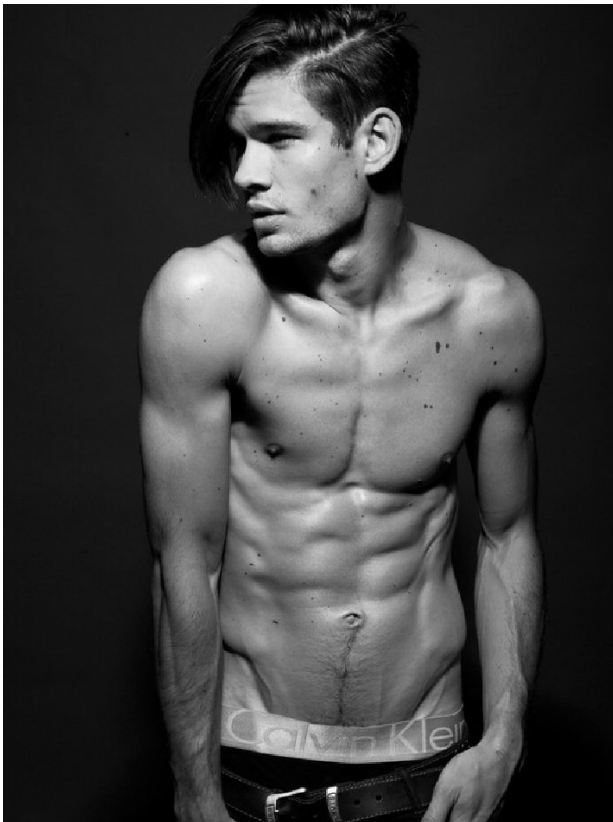

BOSS MODELS

CAPE TOWN

ANDREW HULME

Height: 188cm Chest: 97cm Waist: 79cm Suit: 38 R Shoe: 10.5 UK Hair: Light Brown Eyes: Brown

BOSS MODELS

CAPE TOWN

ANDREW HULME

Height: 188cm Chest: 97cm Waist: 79cm Suit: 38 R Shoe: 10.5 UK Hair: Light Brown Eyes: Brown

BOSS MODELS

CAPE TOWN

GENTLEMAN'S JOURNAL

FASHION

75

ANDREW HULME

Height: 188cm Chest: 97cm Waist: 79cm Suit: 38 R Shoe: 10.5 UK Hair: Light Brown Eyes: Brown

BOSS MODELS

CAPE TOWN

ANDREW HULME

Height: 188cm Chest: 97cm Waist: 79cm Suit: 38 R Shoe: 10.5 UK Hair: Light Brown Eyes: Brown

BOSS MODELS

CAPE TOWN

ANDREW HULME

Height: 188cm Chest: 97cm Waist: 79cm Suit: 38 R Shoe: 10.5 UK Hair: Light Brown Eyes: Brown