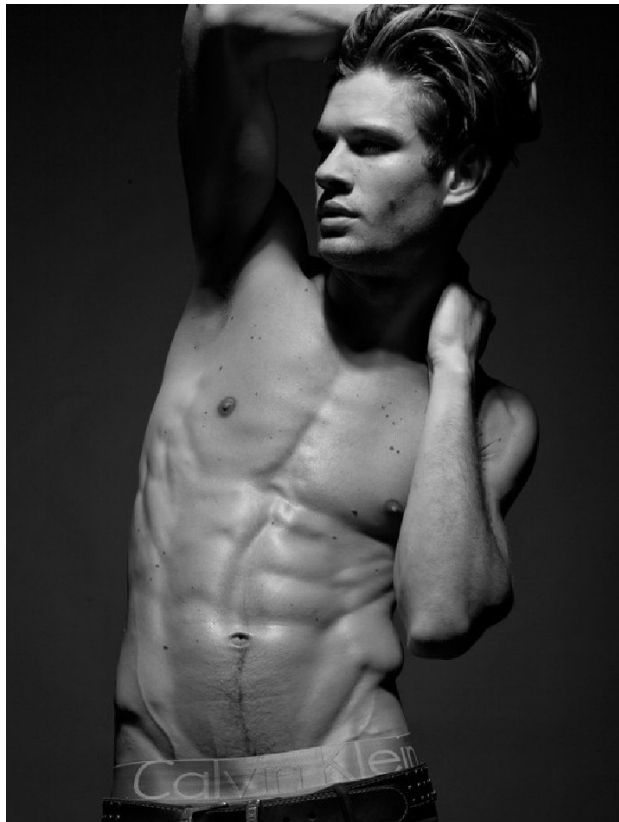

BOSS MODELS

CAPE TOWN

ANDREW HULME

Height: 188cm Chest: 97cm Waist: 79cm Suit: 38 R Shoe: 10.5 UK Hair: Light Brown Eyes: Brown

BOSS MODELS

CAPE TOWN

ANDREW HULME

Height: 188cm Chest: 97cm Waist: 79cm Suit: 38 R Shoe: 10.5 UK Hair: Light Brown Eyes: Brown

BOSS MODELS

CAPE TOWN

GENTLEMAN'S JOURNAL

FASHION

75

ANDREW HULME

Height: 188cm Chest: 97cm Waist: 79cm Suit: 38 R Shoe: 10.5 UK Hair: Light Brown Eyes: Brown

BOSS MODELS

CAPE TOWN

ANDREW HULME

Height: 188cm Chest: 97cm Waist: 79cm Suit: 38 R Shoe: 10.5 UK Hair: Light Brown Eyes: Brown

BOSS MODELS

CAPE TOWN

ANDREW HULME

Height: 188cm Chest: 97cm Waist: 79cm Suit: 38 R Shoe: 10.5 UK Hair: Light Brown Eyes: Brown