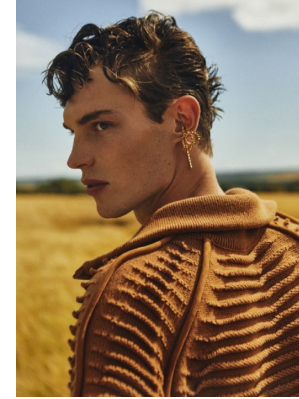

BOSS MODELS

CAPE TOWN

KIT BUTLER

Height: 188cm Chest: 97cm Waist: 76cm Suit: 38 L Shoe: 11 UK Hair: Light Brown Eyes: Brown

BOSS MODELS

CAPE TOWN

KIT BUTLER

Height: 188cm Chest: 97cm Waist: 76cm Suit: 38 L Shoe: 11 UK Hair: Light Brown Eyes: Brown