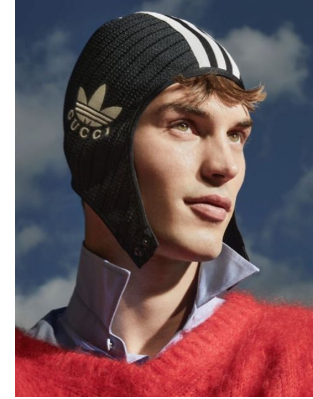

BOSS MODELS

CAPE TOWN

KIT BUTLER

Height: 188cm Chest: 97cm Waist: 76cm Suit: 38 L Shoe: 11 UK Hair: Light Brown Eyes: Brown

BOSS MODELS

CAPE TOWN

KIT BUTLER

Height: 188cm Chest: 97cm Waist: 76cm Suit: 38 L Shoe: 11 UK Hair: Light Brown Eyes: Brown