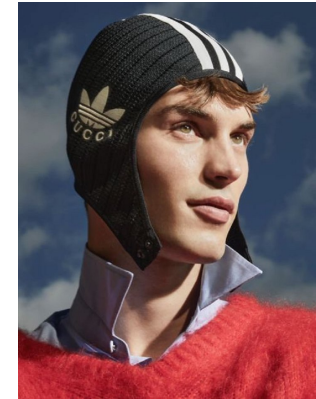

BOSS MODELS

CAPE TOWN

KIT BUTLER

Height: 188cm Chest: 97cm Waist: 76cm Suit: 38 L Shoe: 11 UK Hair: Light Brown Eyes: Brown

BOSS MODELS

CAPE TOWN

KIT BUTLER

Height: 188cm Chest: 97cm Waist: 76cm Suit: 38 L Shoe: 11 UK Hair: Light Brown Eyes: Brown