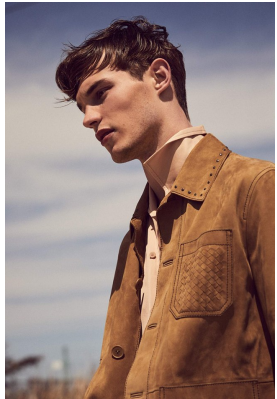

BOSS MODELS

CAPE TOWN

KIT BUTLER

Height: 188cm Chest: 97cm Waist: 76cm Suit: 38 L Shoe: 11 UK Hair: Light Brown Eyes: Brown

BOSS MODELS

CAPE TOWN

KIT BUTLER

Height: 188cm Chest: 97cm Waist: 76cm Suit: 38 L Shoe: 11 UK Hair: Light Brown Eyes: Brown