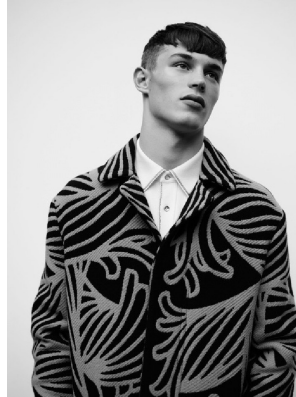

BOSS MODELS

CAPE TOWN

KIT BUTLER

Height: 188cm Chest: 97cm Waist: 76cm Suit: 38 L Shoe: 11 UK Hair: Light Brown Eyes: Brown

BOSS MODELS

CAPE TOWN

KIT BUTLER

Height: 188cm Chest: 97cm Waist: 76cm Suit: 38 L Shoe: 11 UK Hair: Light Brown Eyes: Brown