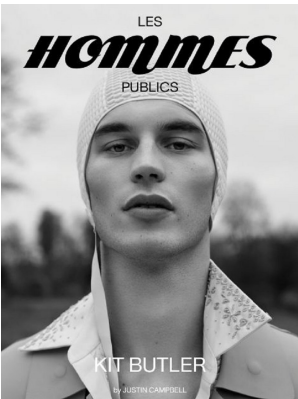

BOSS MODELS

CAPE TOWN

KIT BUTLER

Height: 188cm Chest: 97cm Waist: 76cm Suit: 38 L Shoe: 11 UK Hair: Light Brown Eyes: Brown

BOSS MODELS

CAPE TOWN

KIT BUTLER

Height: 188cm Chest: 97cm Waist: 76cm Suit: 38 L Shoe: 11 UK Hair: Light Brown Eyes: Brown