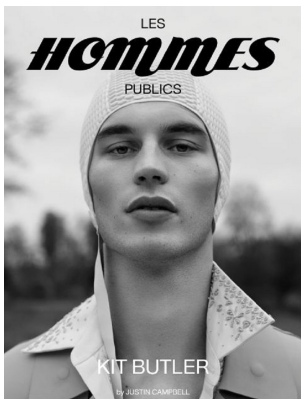

BOSS MODELS

CAPE TOWN

KIT BUTLER

Height: 188cm Chest: 97cm Waist: 76cm Suit: 38 L Shoe: 11 UK Hair: Light Brown Eyes: Brown

BOSS MODELS

CAPE TOWN

KIT BUTLER

Height: 188cm Chest: 97cm Waist: 76cm Suit: 38 L Shoe: 11 UK Hair: Light Brown Eyes: Brown