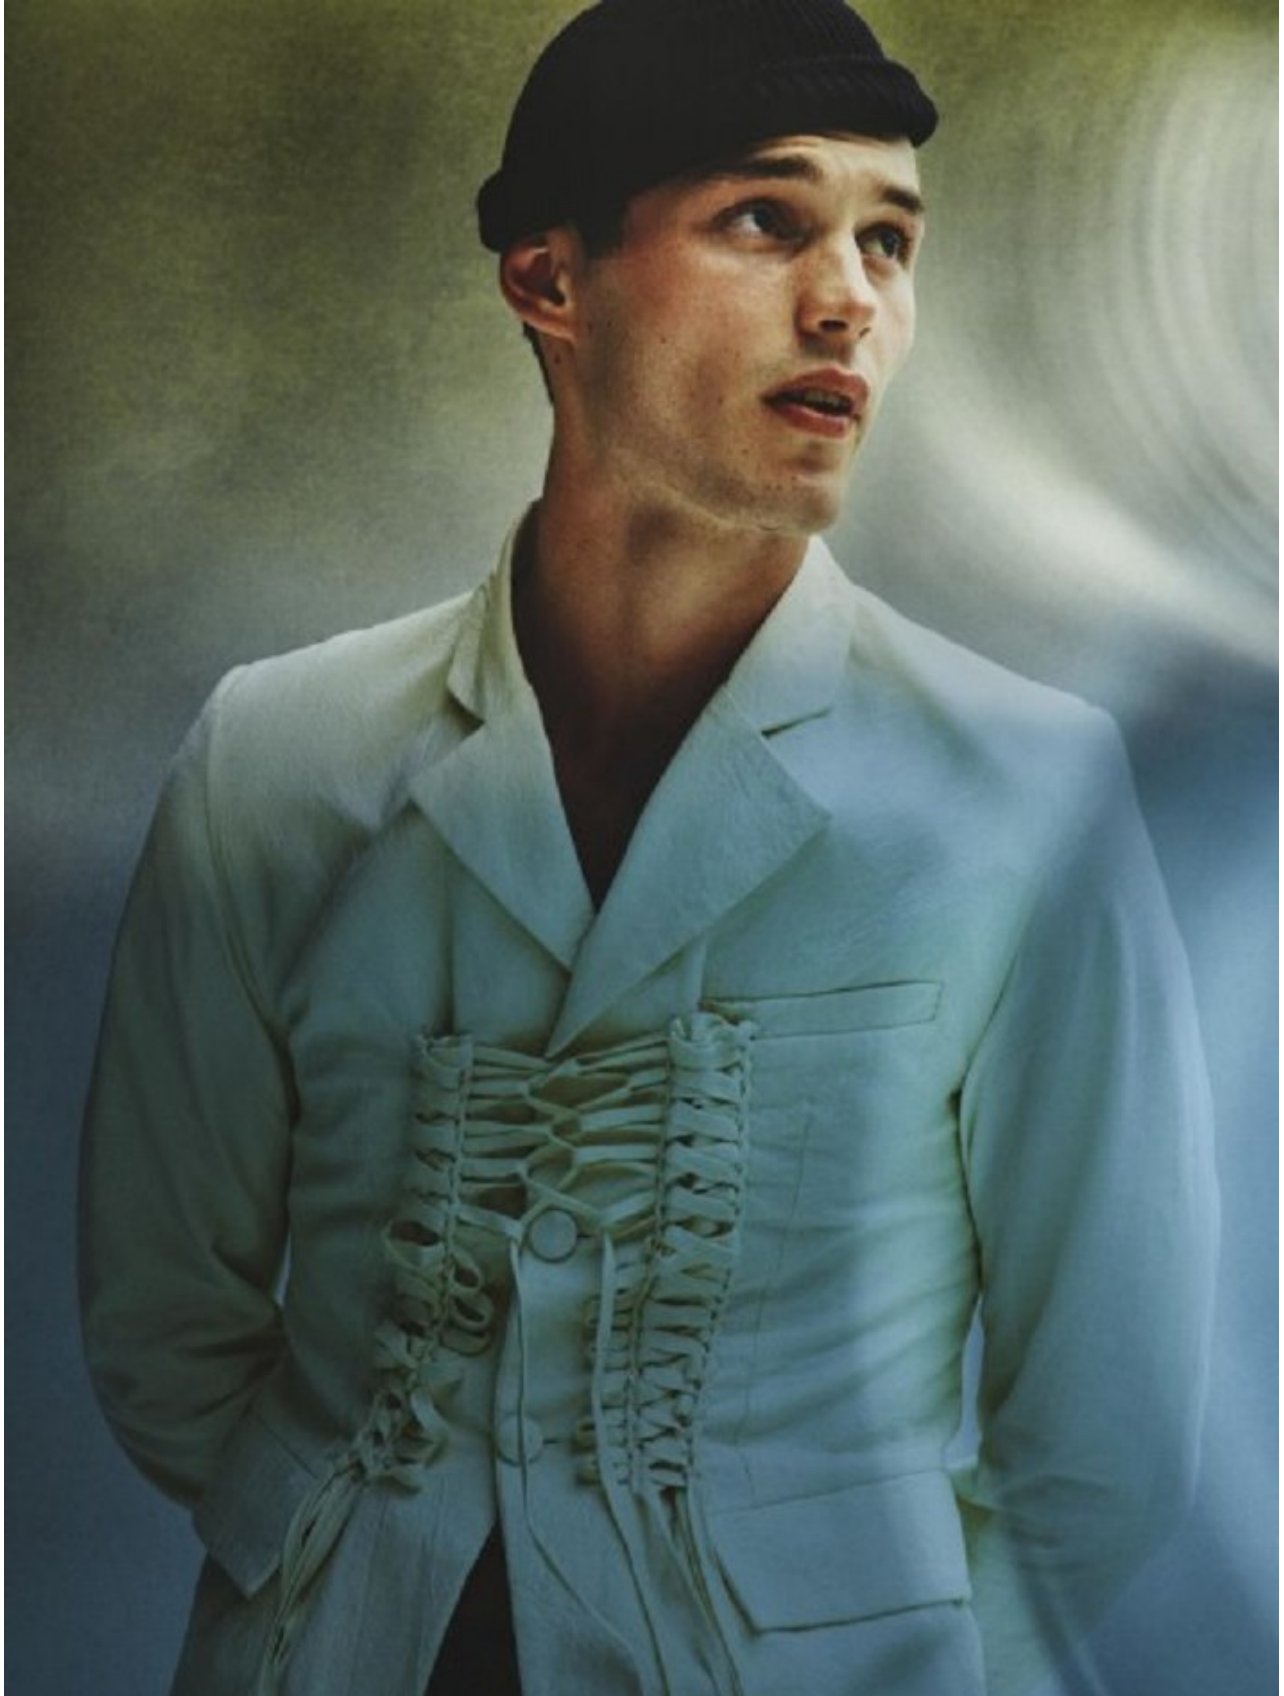

KIT BUTLER

BOSS MODELS

CAPE TOWN

Height: 188cm Chest: 97cm Waist: 76cm Suit: 38 L Shoe: 11 UK Hair: Light Brown Eyes: Brown