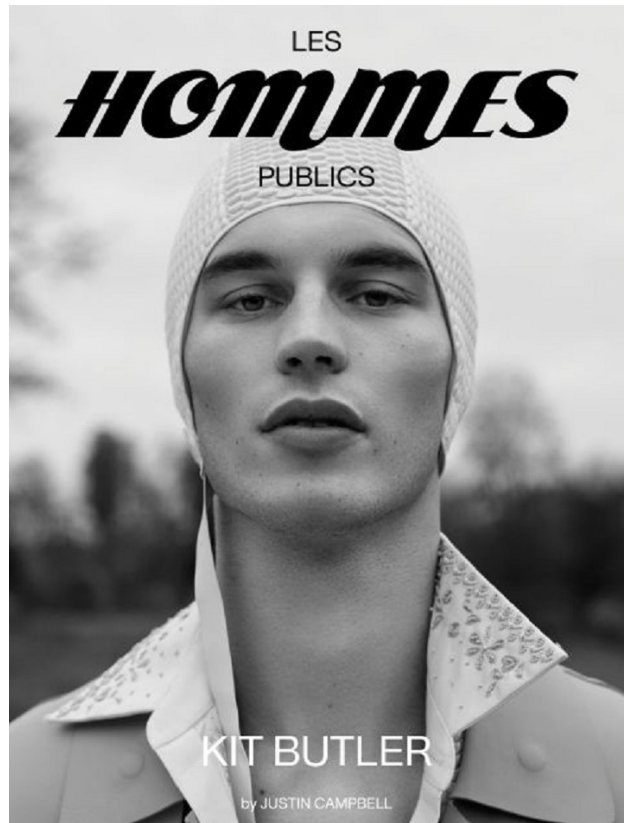

# BOSS MODELS

CAPE TOWN

## KIT BUTLER

Height: 188cm Chest: 97cm Waist: 76cm Suit: 38 L Shoe: 11 UK Hair: Light Brown Eyes: Brown