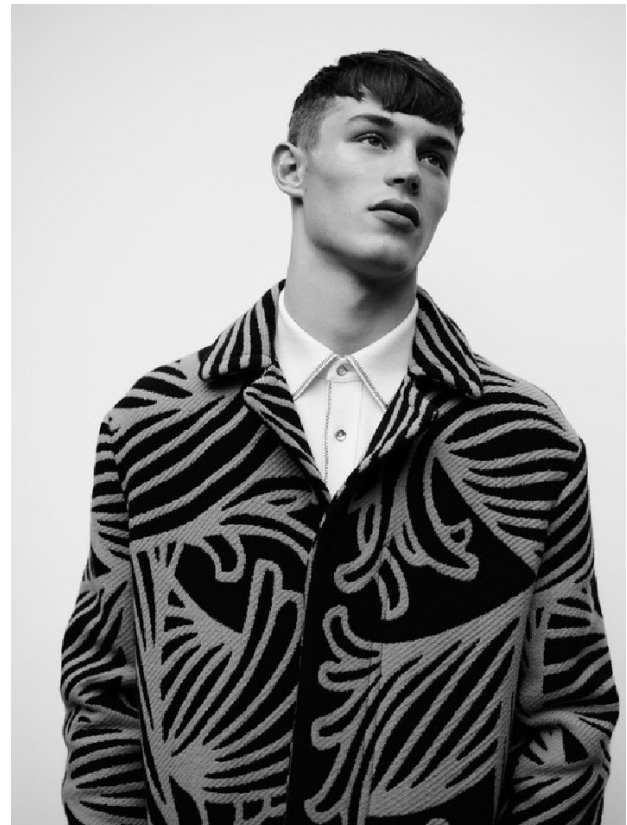

BOSS MODELS

CAPE TOWN

KIT BUTLER

Height: 188cm Chest: 97cm Waist: 76cm Suit: 38 L Shoe: 11 UK Hair: Light Brown Eyes: Brown