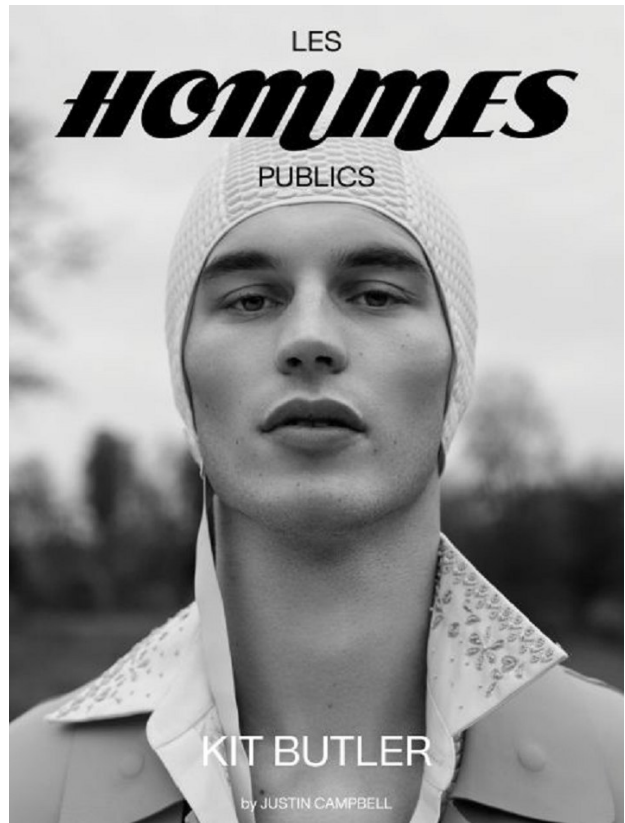

BOSS MODELS

CAPE TOWN

KIT BUTLER

Height: 188cm Chest: 97cm Waist: 76cm Suit: 38 L Shoe: 11 UK Hair: Light Brown Eyes: Brown

BOSS MODELS

CAPE TOWN

KIT BUTLER

Height: 188cm Chest: 97cm Waist: 76cm Suit: 38 L Shoe: 11 UK Hair: Light Brown Eyes: Brown

BOSS MODELS

CAPE TOWN

BURBERRY

KIT BUTLER

Height: 188cm Chest: 97cm Waist: 76cm Suit: 38 L Shoe: 11 UK Hair: Light Brown Eyes: Brown

BOSS MODELS

CAPE TOWN

KIT BUTLER