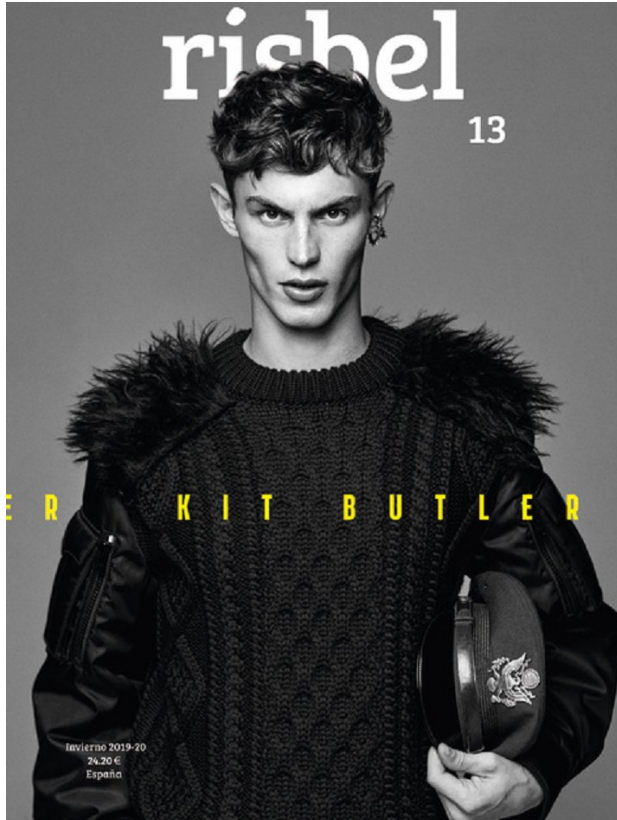

# BOSS MODELS

CAPE TOWN

## KIT BUTLER

Height: 188cm Chest: 97cm Waist: 76cm Suit: 38 L Shoe: 11 UK Hair: Light Brown Eyes: Brown