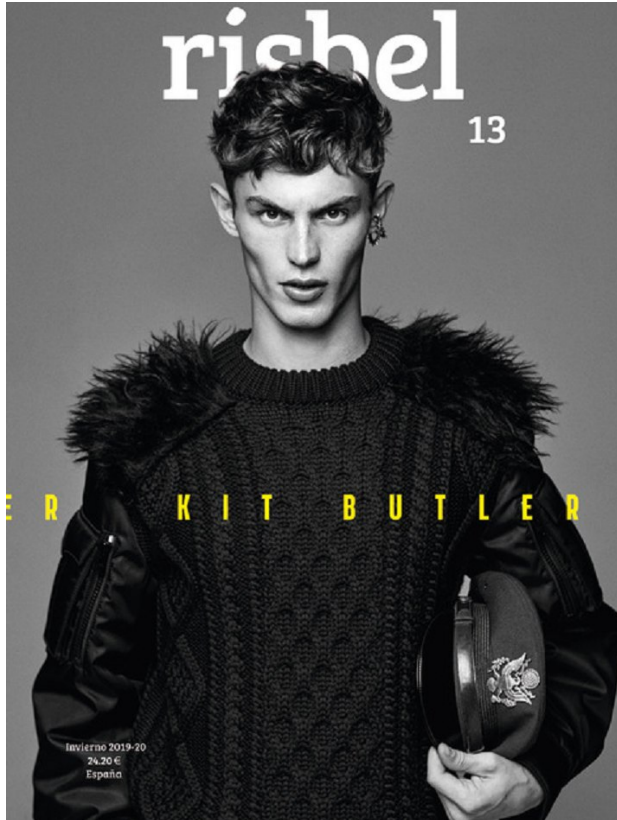

BOSS MODELS

CAPE TOWN

KIT BUTLER

Height: 188cm Chest: 97cm Waist: 76cm Suit: 38 L Shoe: 11 UK Hair: Light Brown Eyes: Brown

BOSS MODELS

CAPE TOWN

KIT BUTLER

Height: 188cm Chest: 97cm Waist: 76cm Suit: 38 L Shoe: 11 UK Hair: Light Brown Eyes: Brown

BOSS MODELS

CAPE TOWN

BURBERRY

KIT BUTLER

Height: 188cm Chest: 97cm Waist: 76cm Suit: 38 L Shoe: 11 UK Hair: Light Brown Eyes: Brown

BOSS MODELS

CAPE TOWN

KIT BUTLER