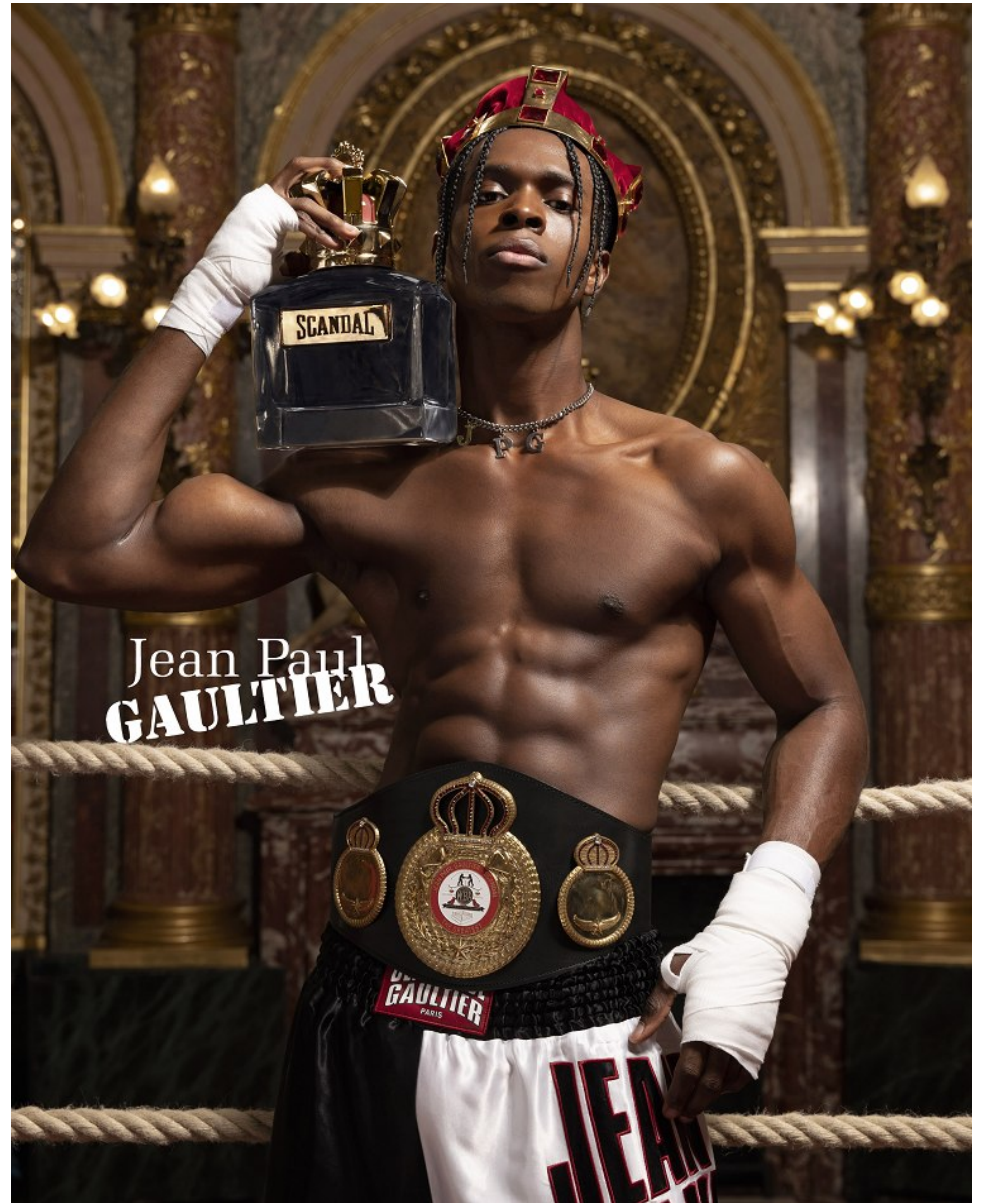

BOSS MODELS

CAPE TOWN

AKAN KONAN

Height: 188cm Chest: 98cm Waist: 76cm Suit: 38 L Shoe: 10.5 UK Hair: Black Eyes: Brown