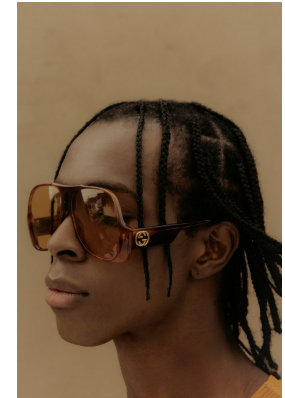

BOSS MODELS

CAPE TOWN

AKAN KONAN

Height: 188cm Chest: 98cm Waist: 76cm Suit: 38 L Shoe: 10.5 UK Hair: Black Eyes: Brown

BOSS MODELS

CAPE TOWN

AKAN KONAN

Height: 188cm Chest: 98cm Waist: 76cm Suit: 38 L Shoe: 10.5 UK Hair: Black Eyes: Brown

BOSS MODELS

CAPE TOWN

AKAN KONAN

Height: 188cm Chest: 98cm Waist: 76cm Suit: 38 L Shoe: 10.5 UK Hair: Black Eyes: Brown