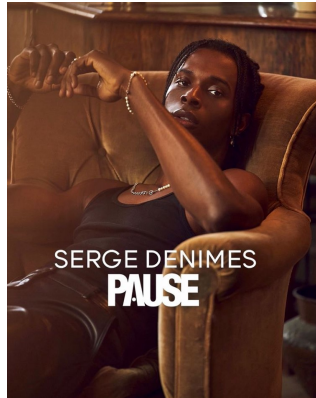

BOSS MODELS

CAPE TOWN

AKAN KONAN

Height: 188cm Chest: 98cm Waist: 76cm Suit: 38 L Shoe: 10.5 UK Hair: Black Eyes: Brown

BOSS MODELS

CAPE TOWN

AKAN KONAN

Height: 188cm Chest: 98cm Waist: 76cm Suit: 38 L Shoe: 10.5 UK Hair: Black Eyes: Brown

BOSS MODELS

CAPE TOWN

AKAN KONAN

Height: 188cm Chest: 98cm Waist: 76cm Suit: 38 L Shoe: 10.5 UK Hair: Black Eyes: Brown