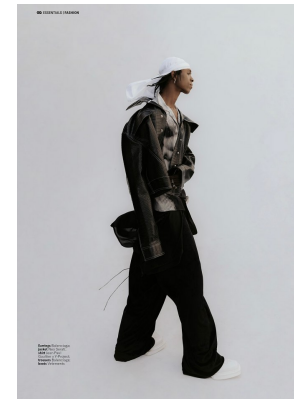

# BOSS MODELS

CAPE TOWN

AKAN KONAN

Height: 188cm Chest: 98cm Waist: 76cm Suit: 38 L Shoe: 10.5 UK Hair: Black Eyes: Brown

# BOSS MODELS

CAPE TOWN

## AKAN KONAN

Height: 188cm Chest: 98cm Waist: 76cm Suit: 38 L Shoe: 10.5 UK Hair: Black Eyes: Brown