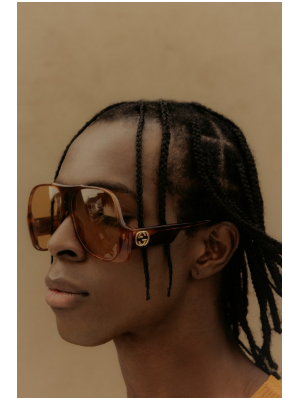

BOSS MODELS

CAPE TOWN

AKAN KONAN

Height: 188cm Chest: 98cm Waist: 76cm Suit: 38 L Shoe: 10.5 UK Hair: Black Eyes: Brown