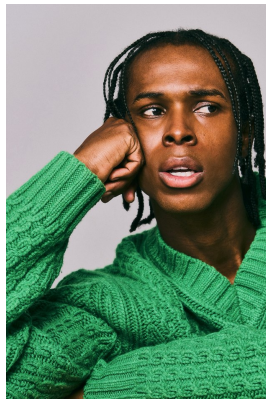

BOSS MODELS

CAPE TOWN

AKAN KONAN

Height: 188cm Chest: 98cm Waist: 76cm Suit: 38 L Shoe: 10.5 UK Hair: Black Eyes: Brown

BOSS MODELS

CAPE TOWN

AKAN KONAN

Height: 188cm Chest: 98cm Waist: 76cm Suit: 38 L Shoe: 10.5 UK Hair: Black Eyes: Brown

BOSS MODELS

CAPE TOWN

AKAN KONAN

Height: 188cm Chest: 98cm Waist: 76cm Suit: 38 L Shoe: 10.5 UK Hair: Black Eyes: Brown