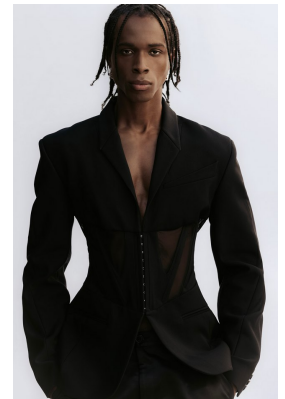

# BOSS MODELS

CAPE TOWN

AKAN KONAN

Height: 188cm Chest: 98cm Waist: 76cm Suit: 38 L Shoe: 10.5 UK Hair: Black Eyes: Brown

# BOSS MODELS

CAPE TOWN

## AKAN KONAN

Height: 188cm Chest: 98cm Waist: 76cm Suit: 38 L Shoe: 10.5 UK Hair: Black Eyes: Brown