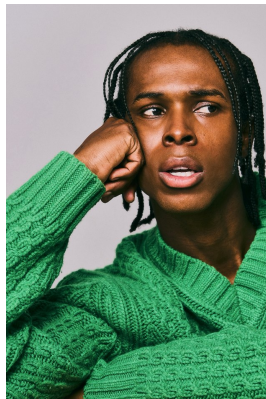

# BOSS MODELS

CAPE TOWN

## AKAN KONAN

Height: 188cm Chest: 98cm Waist: 76cm Suit: 38 L Shoe: 10.5 UK Hair: Black Eyes: Brown