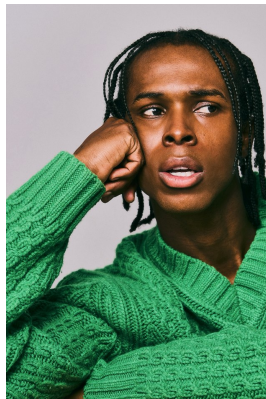

# BOSS MODELS

CAPE TOWN

AKAN KONAN

Height: 188cm Chest: 98cm Waist: 76cm Suit: 38 L Shoe: 10.5 UK Hair: Black Eyes: Brown

# BOSS MODELS

CAPE TOWN

## AKAN KONAN

Height: 188cm Chest: 98cm Waist: 76cm Suit: 38 L Shoe: 10.5 UK Hair: Black Eyes: Brown