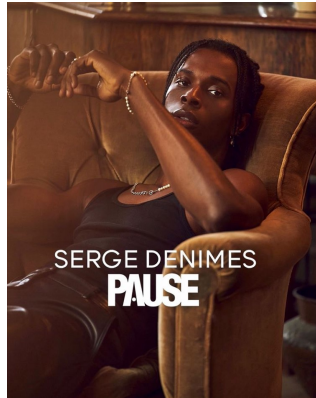

BOSS MODELS

CAPE TOWN

AKAN KONAN

Height: 188cm Chest: 98cm Waist: 76cm Suit: 38 L Shoe: 10.5 UK Hair: Black Eyes: Brown