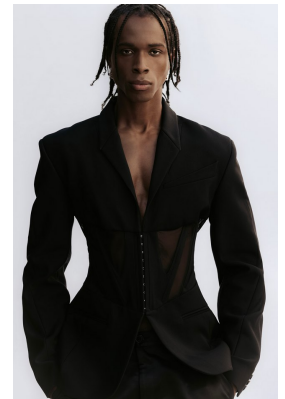

# BOSS MODELS

CAPE TOWN

## AKAN KONAN

Height: 188cm Chest: 98cm Waist: 76cm Suit: 38 L Shoe: 10.5 UK Hair: Black Eyes: Brown