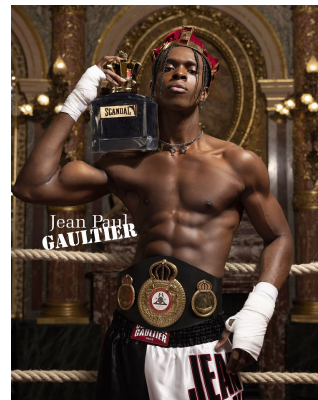

BOSS MODELS

CAPE TOWN

AKAN KONAN

Height: 188cm Chest: 98cm Waist: 76cm Suit: 38 L Shoe: 10.5 UK Hair: Black Eyes: Brown

BOSS MODELS

CAPE TOWN

AKAN KONAN

Height: 188cm Chest: 98cm Waist: 76cm Suit: 38 L Shoe: 10.5 UK Hair: Black Eyes: Brown

BOSS MODELS

CAPE TOWN

AKAN KONAN

Height: 188cm Chest: 98cm Waist: 76cm Suit: 38 L Shoe: 10.5 UK Hair: Black Eyes: Brown