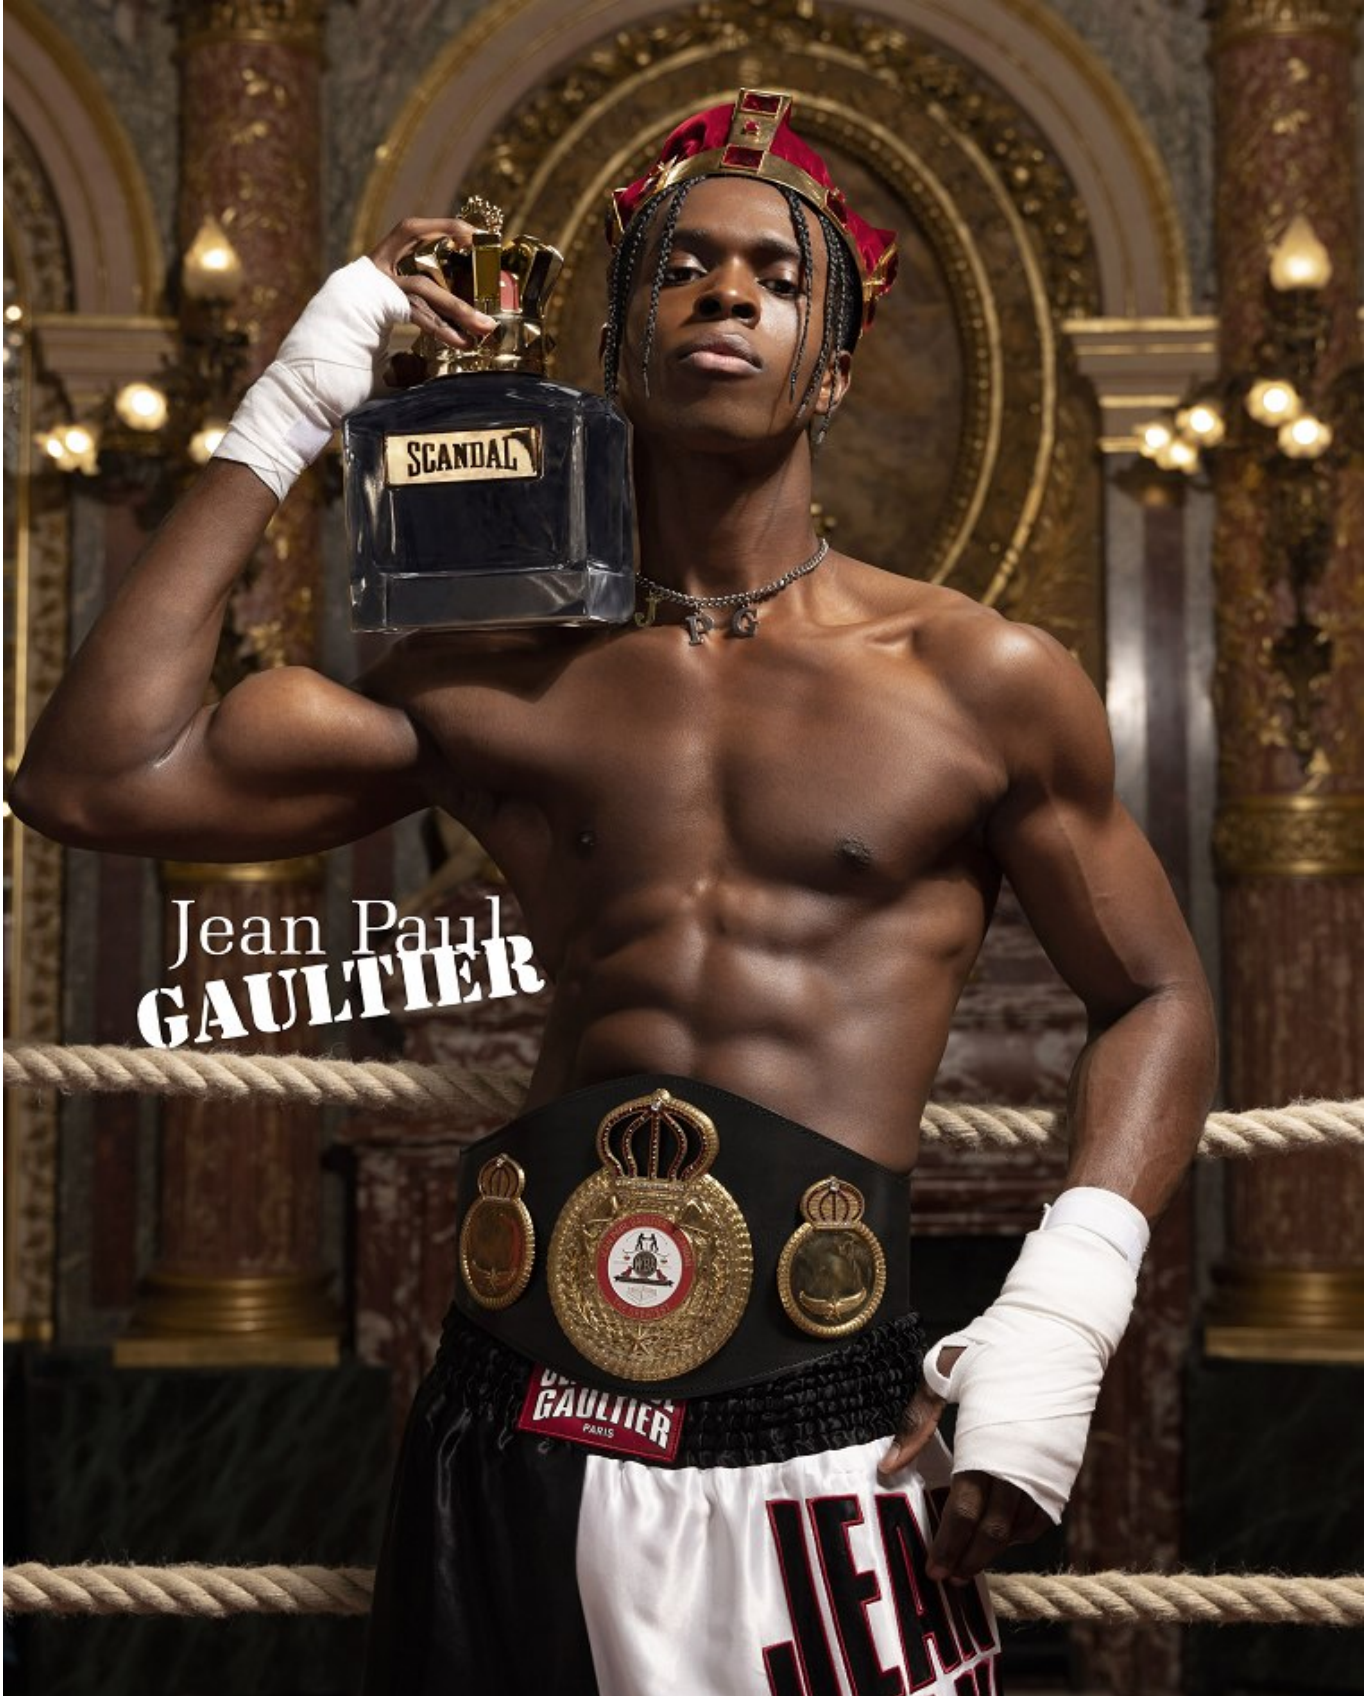

AKAN KONAN

BOSS MODELS

CAPE TOWN

Jean Paul
GAULTIER

Height: 188cm Chest: 98cm Waist: 76cm Suit: 38 L Shoe: 10.5 UK Hair: Black Eyes: Brown