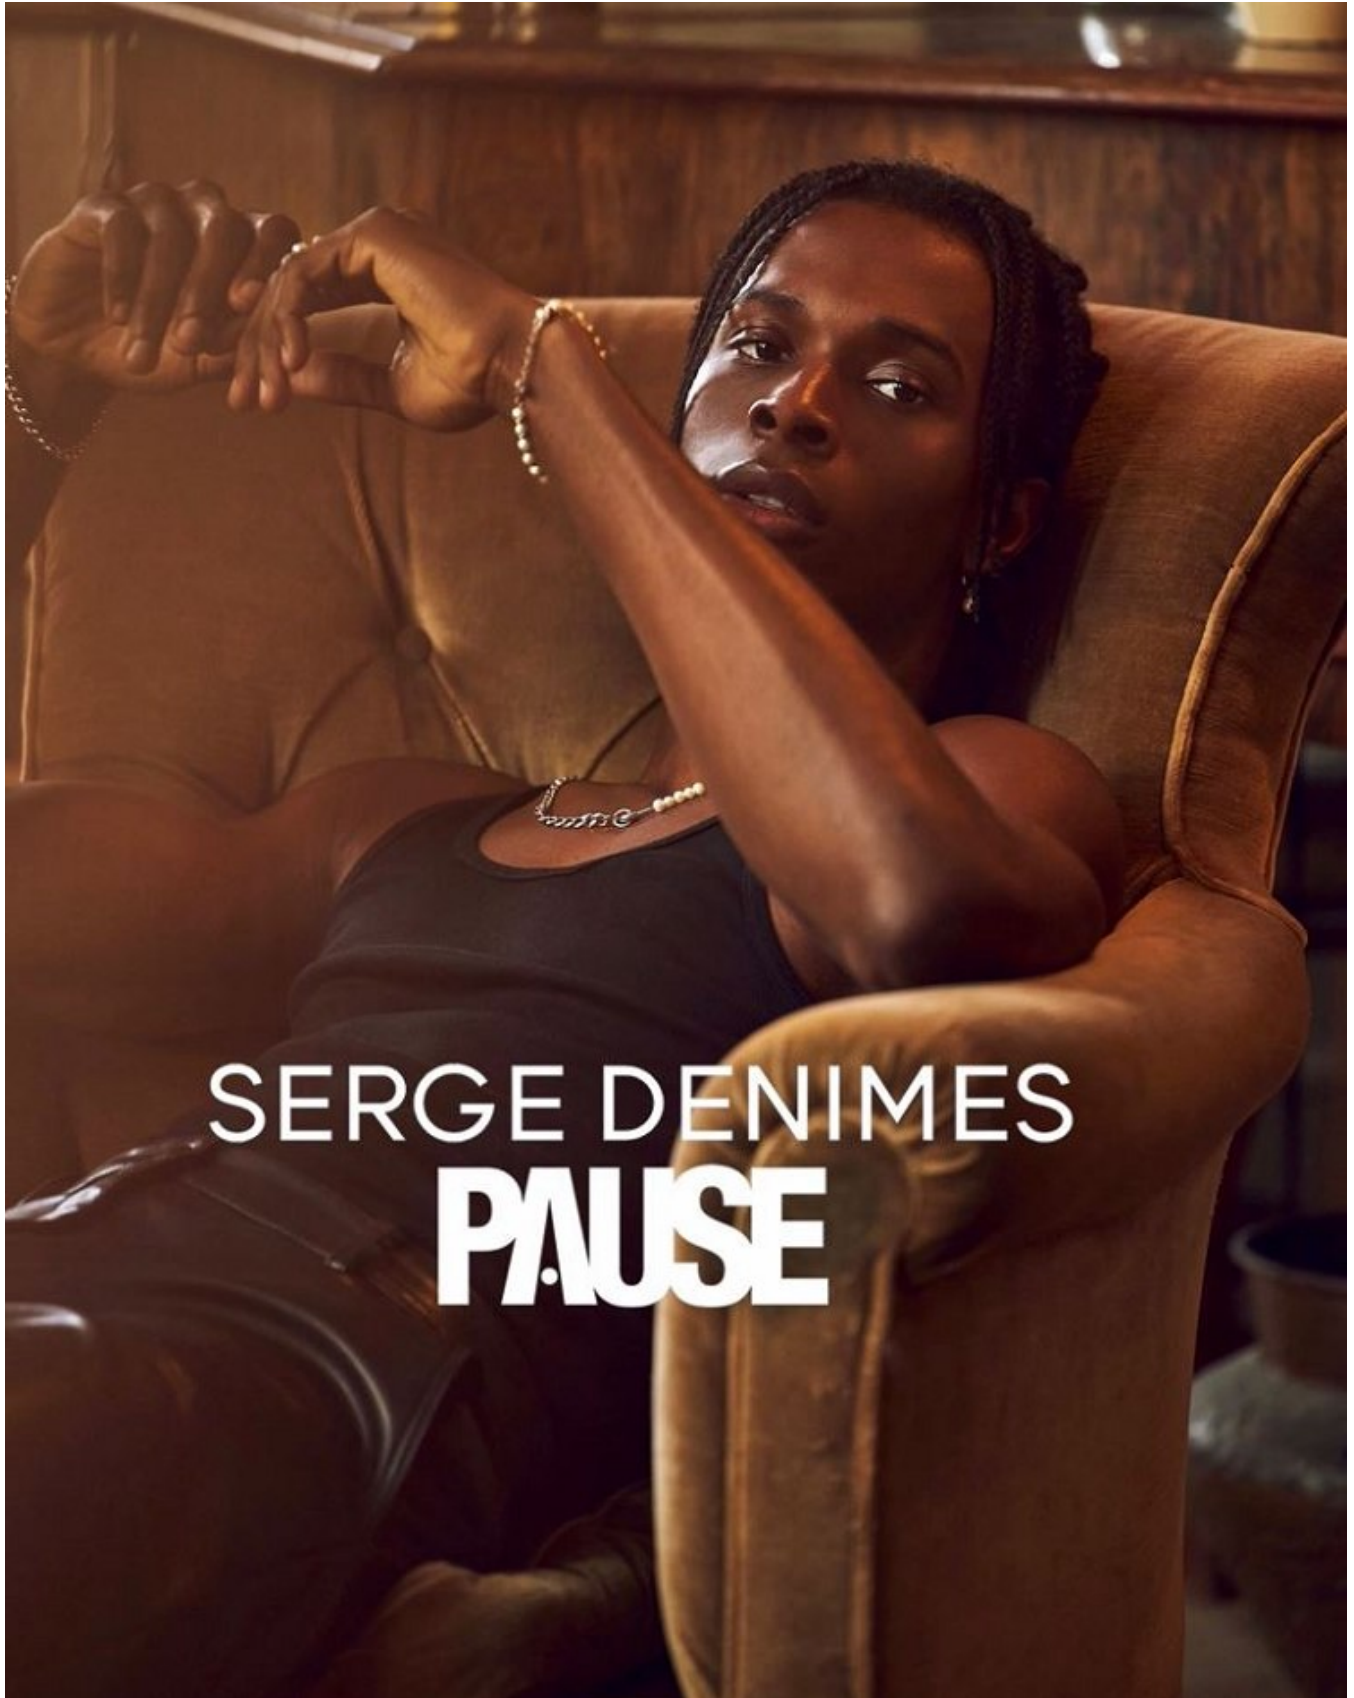

BOSS MODELS

CAPE TOWN

SERGE DENIMES
PAUSE

AKAN KONAN

Height: 188cm Chest: 98cm Waist: 76cm Suit: 38 L Shoe: 10.5 UK Hair: Black Eyes: Brown