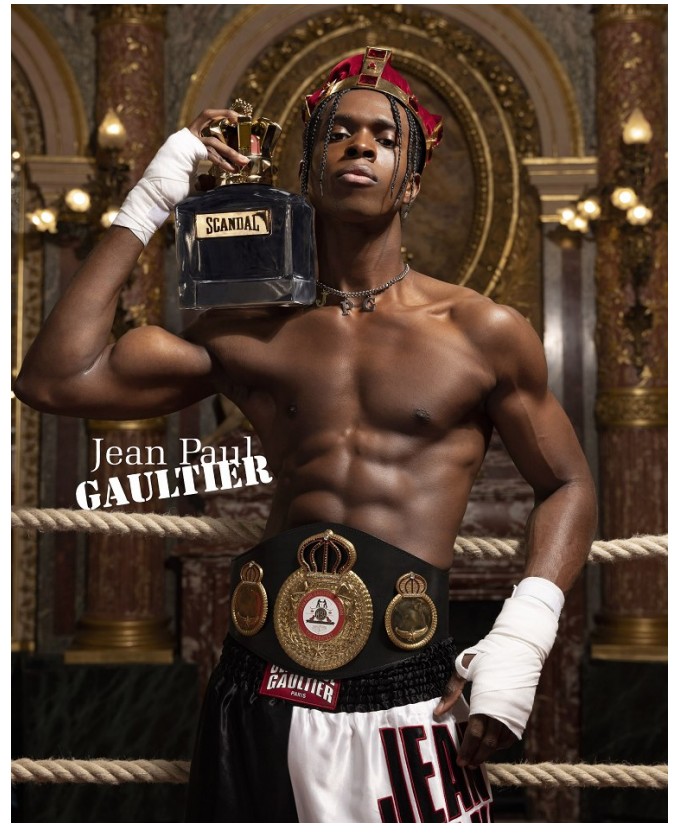

BOSS MODELS

CAPE TOWN

AKAN KONAN

Height: 188cm Chest: 98cm Waist: 76cm Suit: 38 L Shoe: 10.5 UK Hair: Black Eyes: Brown