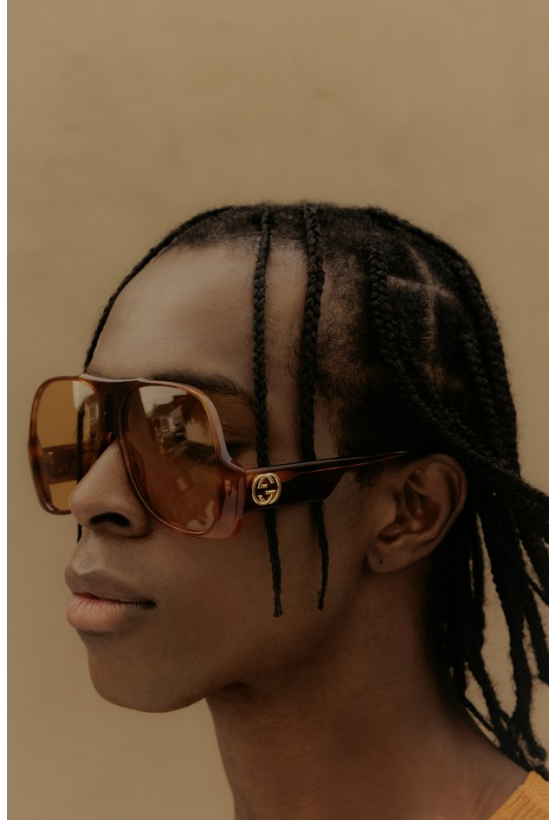

BOSS MODELS

CAPE TOWN

AKAN KONAN

Height: 188cm Chest: 98cm Waist: 76cm Suit: 38 L Shoe: 10.5 UK Hair: Black Eyes: Brown