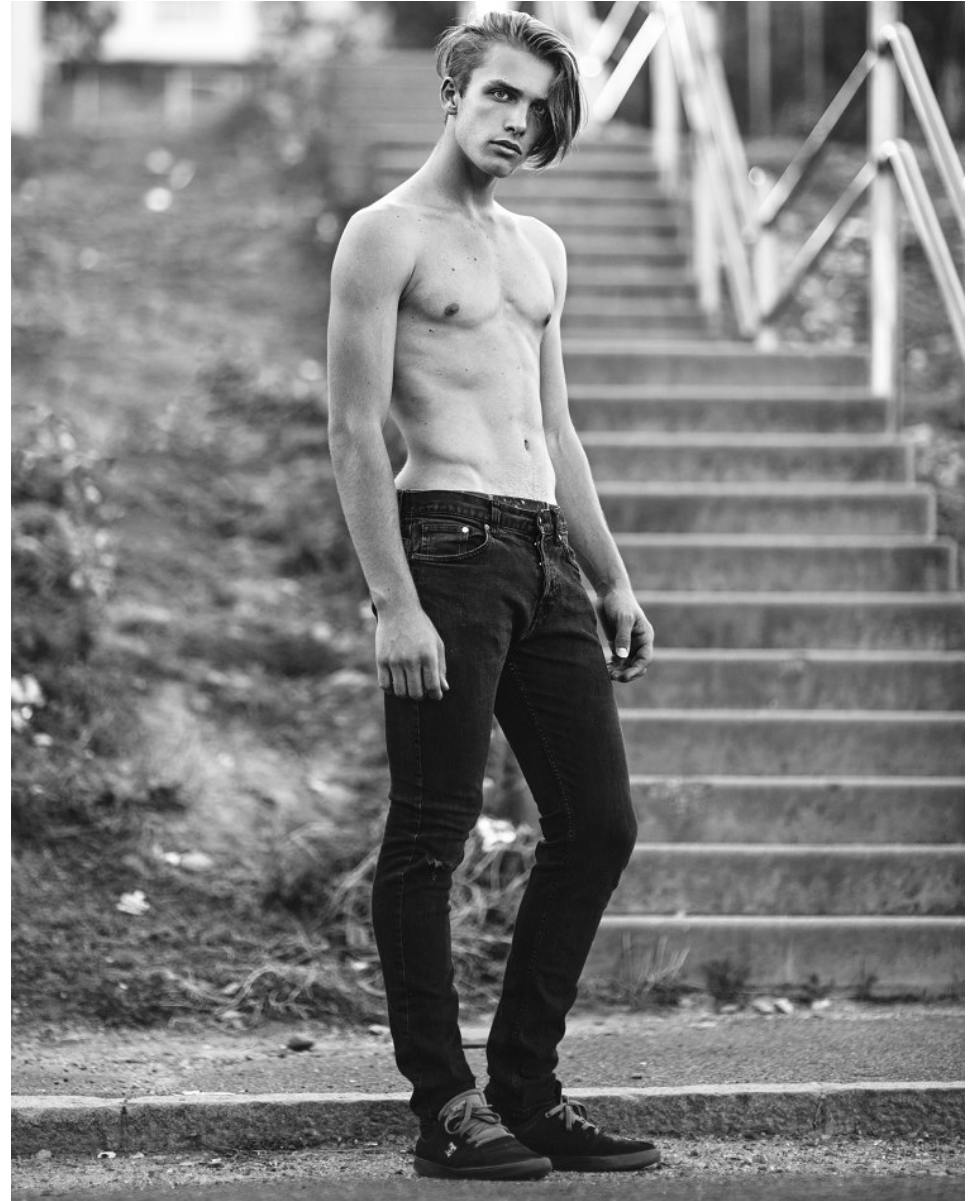

BOSS MODELS

CAPE TOWN

FRANCESCO PARETI

Height: 191cm Chest: 106cm Waist: 78cm Suit: 40.5 L Shoe: 11 UK Hair: Blonde Eyes: Green

BOSS MODELS

CAPE TOWN

FRANCESCO PARETI

Height: 191cm Chest: 106cm Waist: 78cm Suit: 40.5 L Shoe: 11 UK Hair: Blonde Eyes: Green