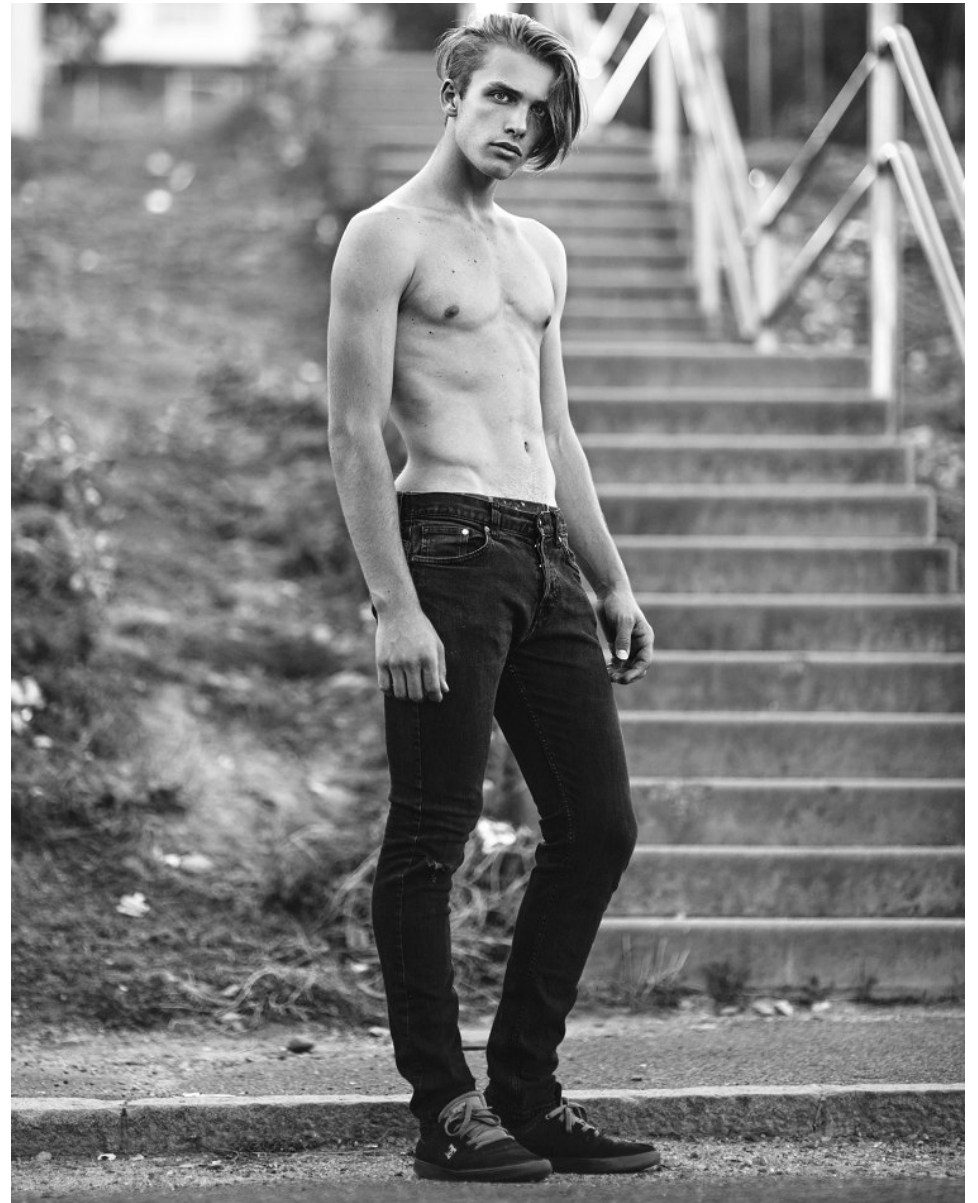

BOSS MODELS

CAPE TOWN

FRANCESCO PARETI

Height: 189cm Chest: 99cm Waist: 78cm Suit: 40.5 L Shoe: 11 UK Hair: Blonde Eyes: Green

BOSS MODELS

CAPE TOWN

FRANCESCO PARETI

Height: 189cm Chest: 99cm Waist: 78cm Suit: 40.5 L Shoe: 11 UK Hair: Blonde Eyes: Green