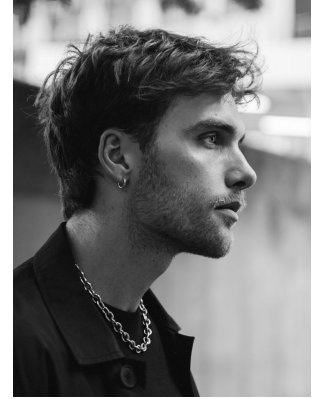

BOSS MODELS

CAPE TOWN

FRANCESCO PARETI

Height: 189cm Chest: 109cm Waist: 81cm Suit: 40.5 L Shoe: 11 UK Hair: Blonde Eyes: Green