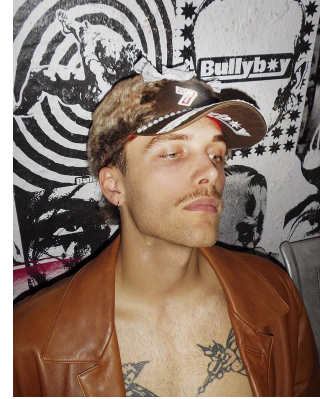

BOSS MODELS

CAPE TOWN

FRANCESCO PARETI

Height: 189cm Chest: 109cm Waist: 81cm Suit: 40.5 L Shoe: 11 UK Hair: Blonde Eyes: Green