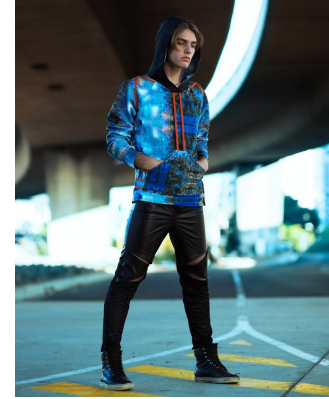

BOSS MODELS

CAPE TOWN

FRANCESCO PARETI

Height: 189cm Chest: 99cm Waist: 78cm Suit: 40.5 L Shoe: 11 UK Hair: Blonde Eyes: Green