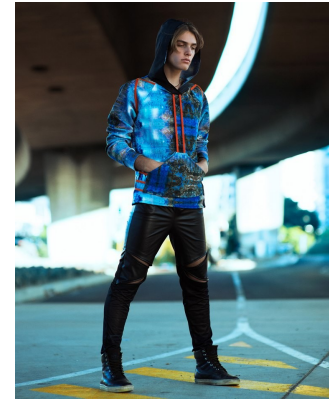

BOSS MODELS

CAPE TOWN

FRANCESCO PARETI

Height: 191cm Chest: 106cm Waist: 78cm Suit: 40.5 L Shoe: 11 UK Hair: Blonde Eyes: Green