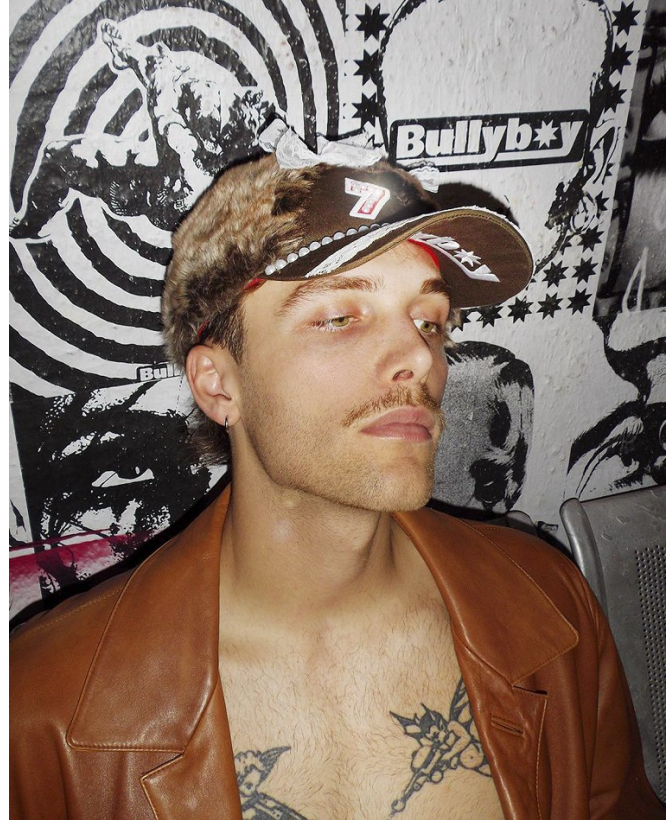

BOSS MODELS

CAPE TOWN

FRANCESCO PARETI

Height: 189cm Chest: 109cm Waist: 81cm Suit: 40.5 L Shoe: 11 UK Hair: Blonde Eyes: Green

BOSS MODELS

CAPE TOWN

FRANCESCO PARETI

Height: 189cm Chest: 109cm Waist: 81cm Suit: 40.5 L Shoe: 11 UK Hair: Blonde Eyes: Green