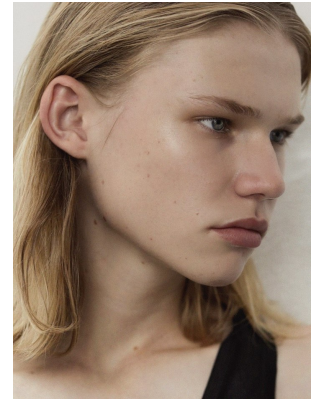

BOSS MODELS

CAPE TOWN

LANDON LEE MYBURGH

Height: 179cm Chest: 86cm Waist: 69cm Shoe: 10 UK Hair: Blonde Eyes: Blue