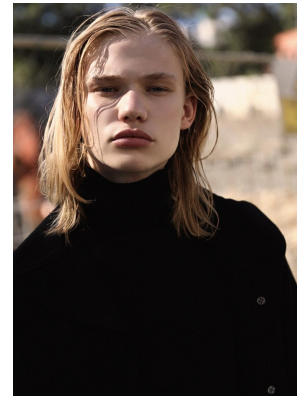

BOSS MODELS

CAPE TOWN

LANDON LEE MYBURGH

Height: 179cm Chest: 86cm Waist: 69cm Shoe: 10 UK Hair: Blonde Eyes: Blue