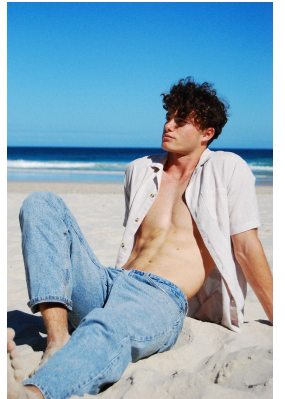

BOSS MODELS

CAPE TOWN

WILLIAM DRESNER

Height: 184cm Chest: 99cm Waist: 74cm Suit: 38 R Shoe: 10 UK Hair: Light Brown Eyes: Blue