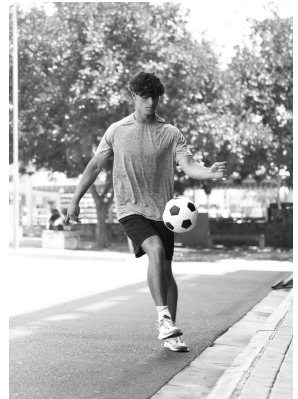

BOSS MODELS

CAPE TOWN

WILLIAM DRESNER

Height: 184cm Chest: 99cm Waist: 74cm Suit: 38 R Shoe: 10 UK Hair: Light Brown Eyes: Blue