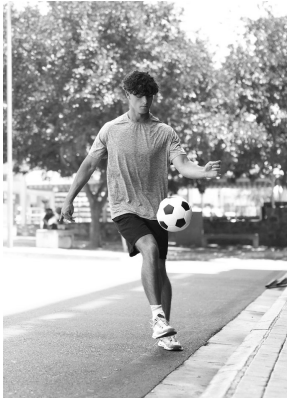

BOSS MODELS

CAPE TOWN

WILLIAM DRESNER

Height: 184cm Chest: 99cm Waist: 74cm Suit: 38 R Shoe: 10 UK Hair: Light Brown Eyes: Blue