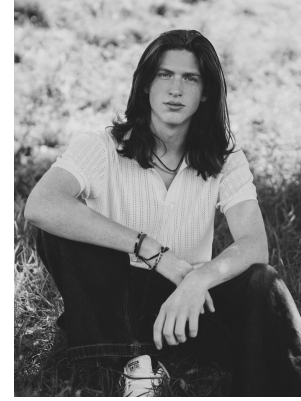

BOSS MODELS

CAPE TOWN

TYLER STRADLING

Height: 187cm Chest: 94cm Waist: 75cm Suit: 37.5 R Shoe: 11 UK Hair: Red Eyes: Blue