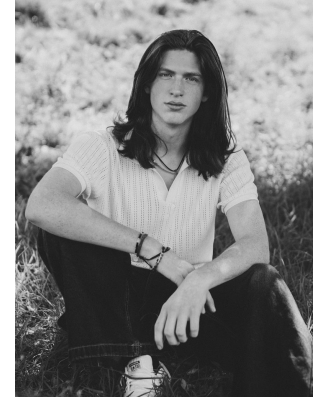

BOSS MODELS

CAPE TOWN

TYLER STRADLUNG

Height: 187cm Chest: 94cm Waist: 75cm Suit: 37.5 R Shoe: 11 UK Hair: Red Eyes: Blue