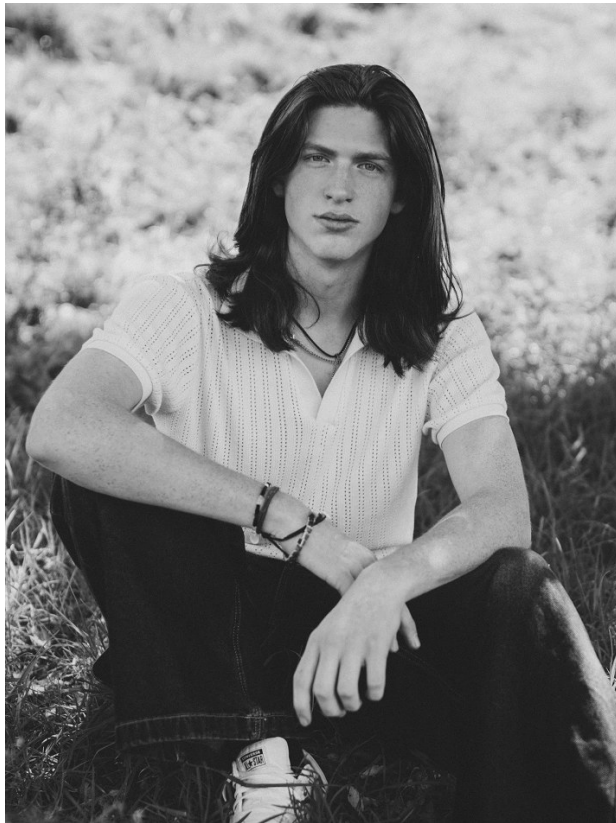

# BOSS MODELS

CAPE TOWN

## TYLER STRADLUNG

Height: 187cm Chest: 94cm Waist: 75cm Suit: 37.5 R Shoe: 11 UK Hair: Red Eyes: Blue

# BOSS MODELS

CAPE TOWN

TYLER STRADLUNG

Height: 187cm Chest: 94cm Waist: 75cm Suit: 37.5 R Shoe: 11 UK Hair: Red Eyes: Blue