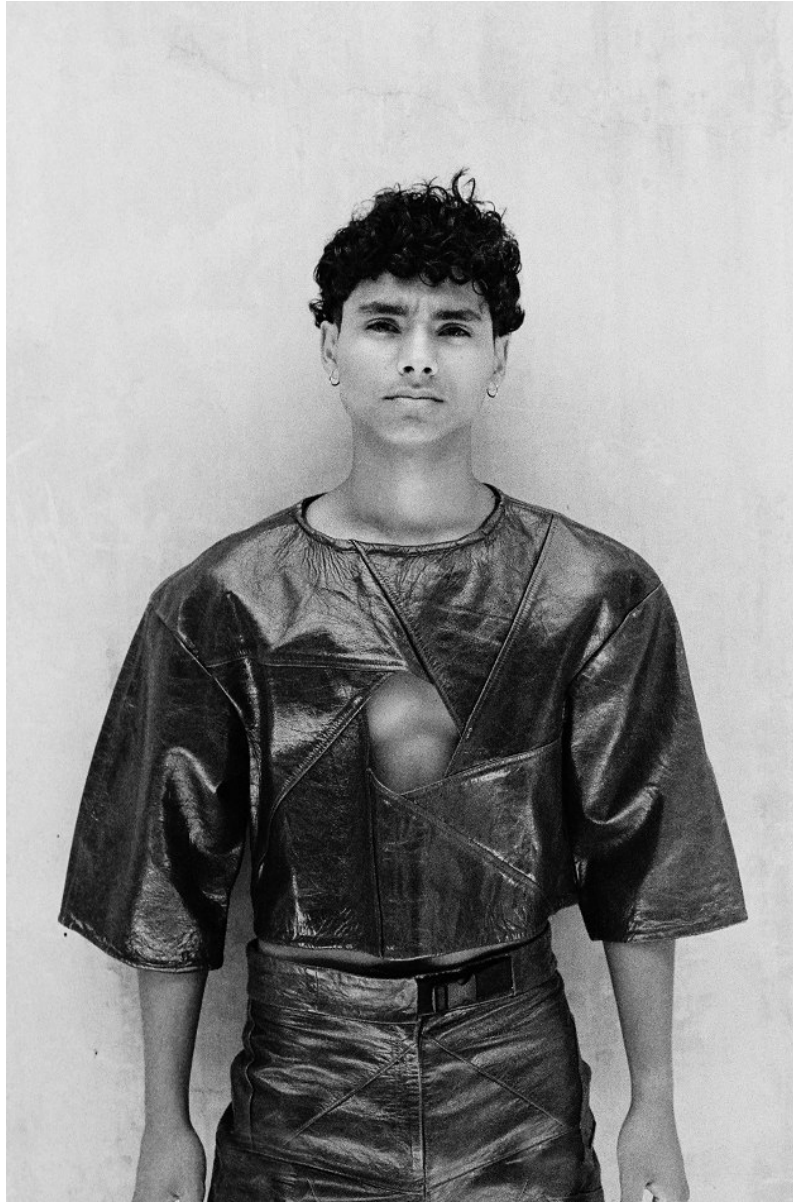

BOSS MODELS

CAPE TOWN

DANIEL BERGSTEDT

Height: 180cm Chest: 99cm Waist: 76cm Suit: R Shoe: 11 UK Hair: Brown Eyes: Dark Brown

BOSS MODELS

CAPE TOWN

DANIEL BERGSTEDT

Height: 180cm Chest: 99cm Waist: 76cm Suit: R Shoe: 11 UK Hair: Brown Eyes: Dark Brown

BOSS MODELS

CAPE TOWN

DANIEL BERGSTEDT

Height: 180cm Chest: 99cm Waist: 76cm Suit: R Shoe: 11 UK Hair: Brown Eyes: Dark Brown