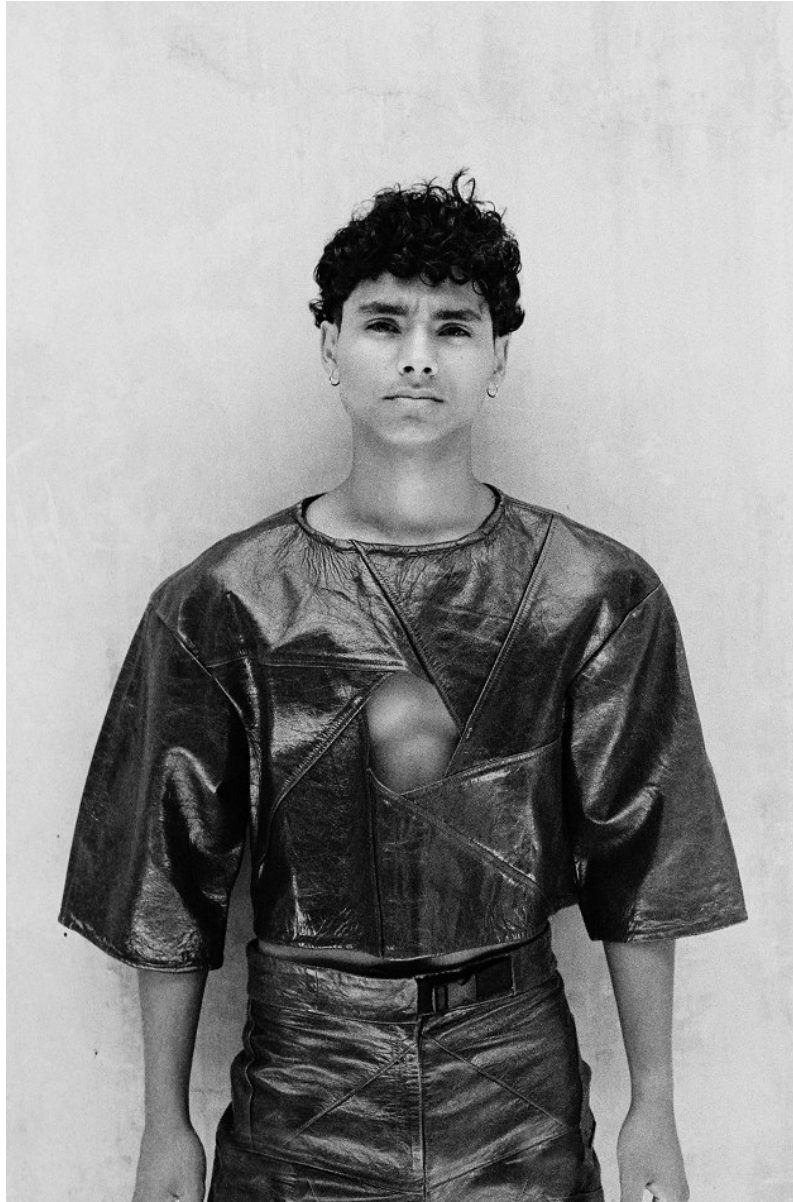

# BOSS MODELS

CAPE TOWN

DANIEL BERGSTEDT

Height: 180cm Chest: 99cm Waist: 76cm Suit: R Shoe: 11 UK Hair: Brown Eyes: Dark Brown