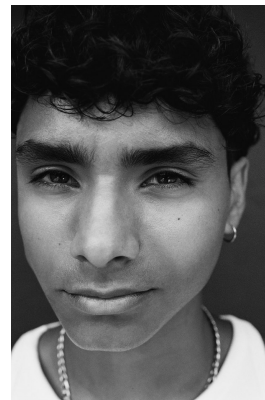

BOSS MODELS

CAPE TOWN

DANIEL BERGSTEDT

Height: 180cm Chest: 99cm Waist: 76cm Suit: R Shoe: 11 UK Hair: Brown Eyes: Dark Brown