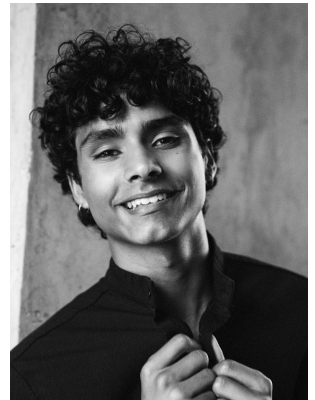

BOSS MODELS

CAPE TOWN

DANIEL BERGSTEDT

Height: 180cm Chest: 99cm Waist: 76cm Suit: R Shoe: 11 UK Hair: Brown Eyes: Dark Brown