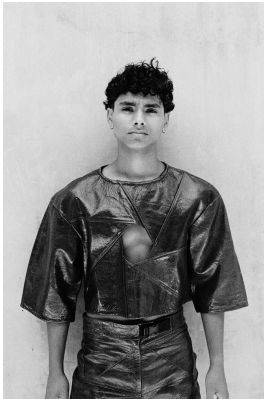

BOSS MODELS

CAPE TOWN

DANIEL BERGSTEDT

Height: 180cm Chest: 99cm Waist: 76cm Suit: R Shoe: 11 UK Hair: Brown Eyes: Dark Brown