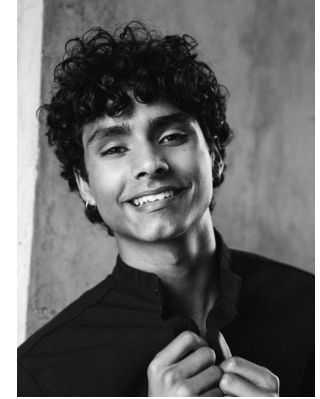

BOSS MODELS

CAPE TOWN

DANIEL BERGSTEDT

Height: 180cm Chest: 99cm Waist: 76cm Suit: R Shoe: 11 UK Hair: Brown Eyes: Dark Brown