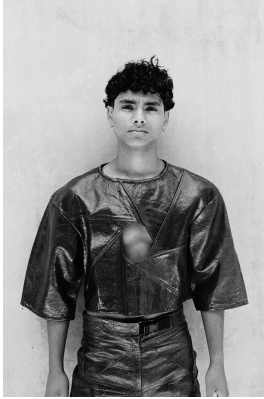

BOSS MODELS

CAPE TOWN

DANIEL BERGSTEDT

Height: 180cm Chest: 99cm Waist: 76cm Suit: R Shoe: 11 UK Hair: Brown Eyes: Dark Brown