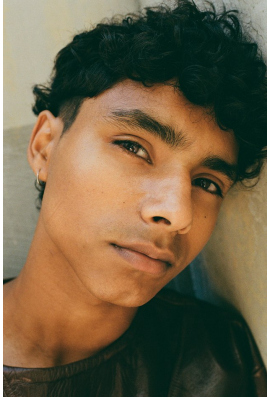

BOSS MODELS

CAPE TOWN

DANIEL BERGSTEDT

Height: 180cm Chest: 99cm Waist: 76cm Suit: R Shoe: 11 UK Hair: Brown Eyes: Dark Brown