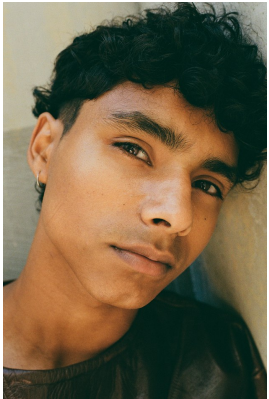

BOSS MODELS

CAPE TOWN

DANIEL BERGSTEDT

Height: 180cm Chest: 99cm Waist: 76cm Suit: R Shoe: 11 UK Hair: Brown Eyes: Dark Brown