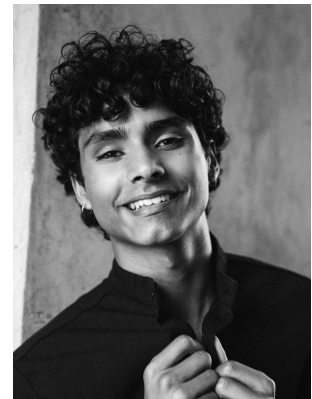

BOSS MODELS

CAPE TOWN

DANIEL BERGSTEDT

Height: 180cm Chest: 99cm Waist: 76cm Suit: R Shoe: 11 UK Hair: Brown Eyes: Dark Brown