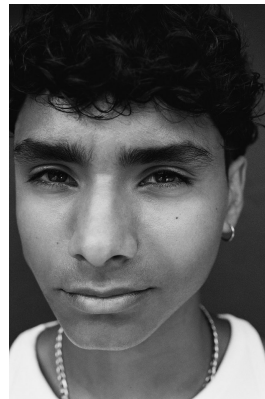

BOSS MODELS

CAPE TOWN

DANIEL BERGSTEDT

Height: 180cm Chest: 99cm Waist: 76cm Suit: R Shoe: 11 UK Hair: Brown Eyes: Dark Brown