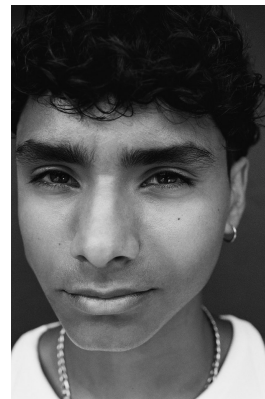

BOSS MODELS

CAPE TOWN

DANIEL BERGSTEDT

Height: 180cm Chest: 99cm Waist: 76cm Suit: R Shoe: 11 UK Hair: Brown Eyes: Dark Brown