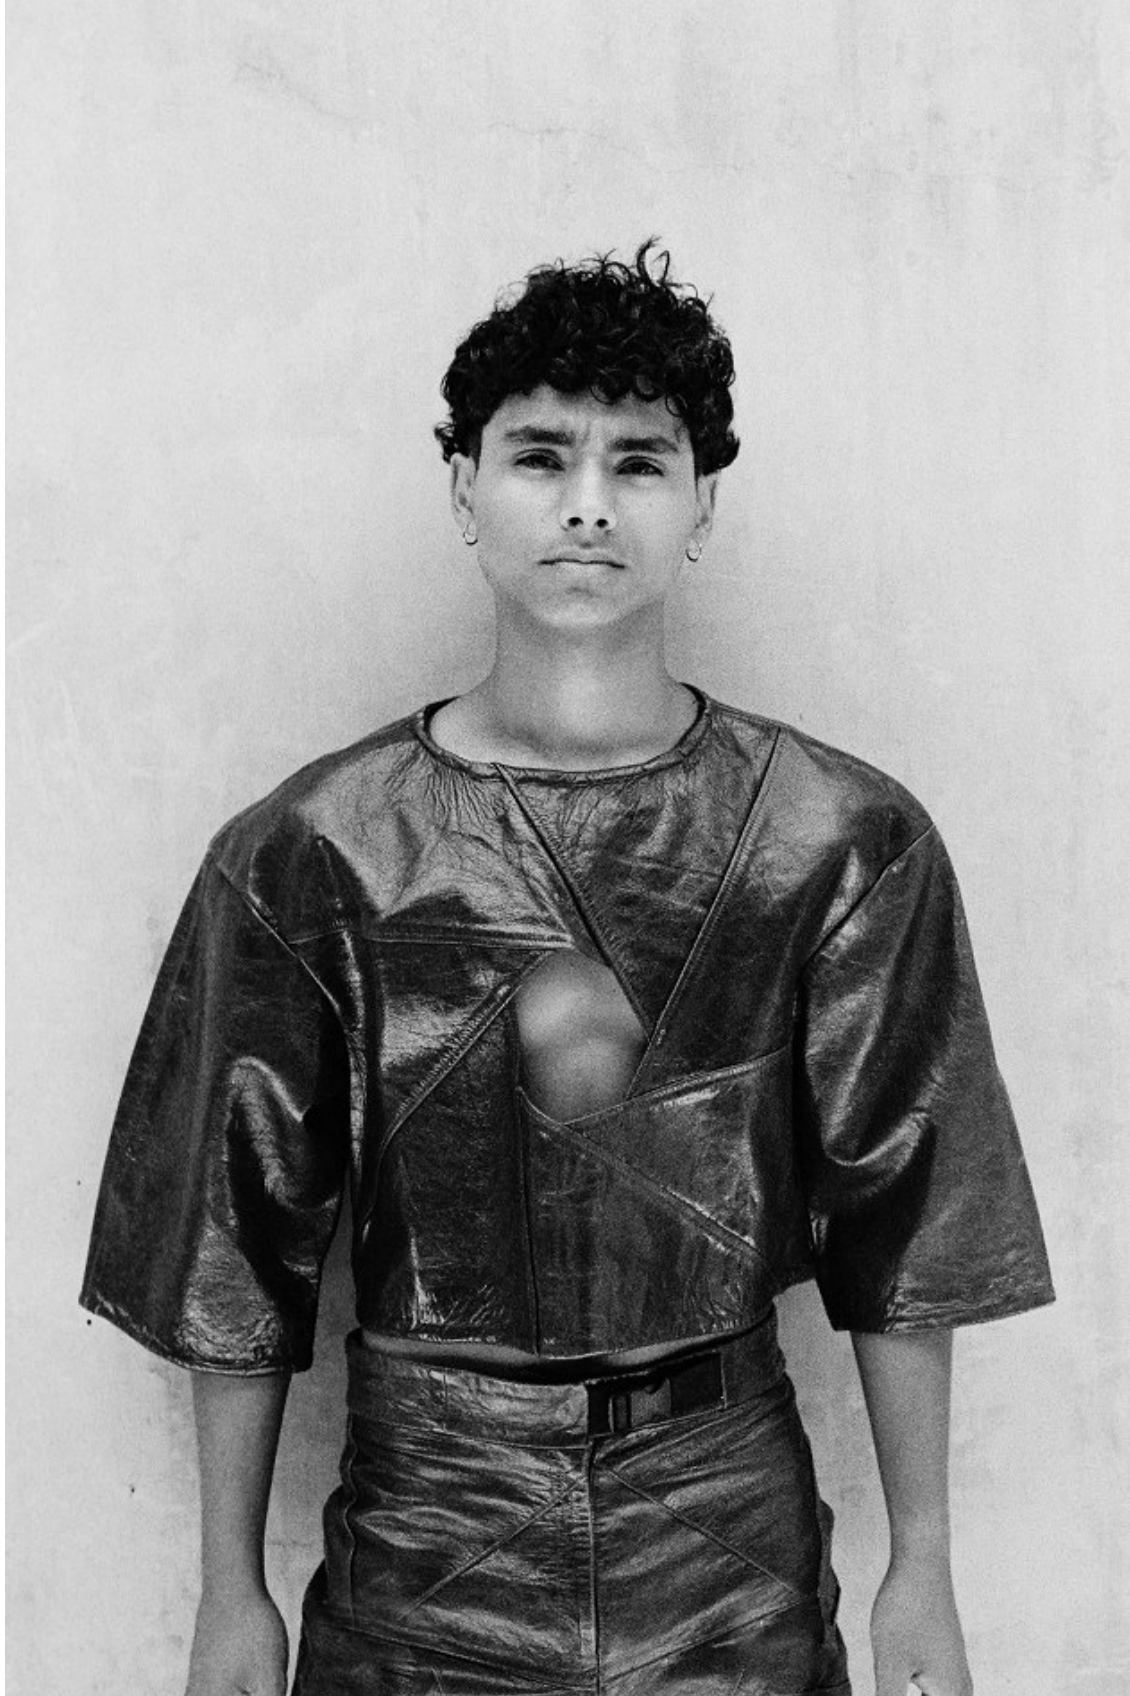

# BOSS MODELS

CAPE TOWN

DANIEL BERGSTEDT

Height: 180cm Chest: 99cm Waist: 76cm Suit: R Shoe: 11 UK Hair: Brown Eyes: Dark Brown