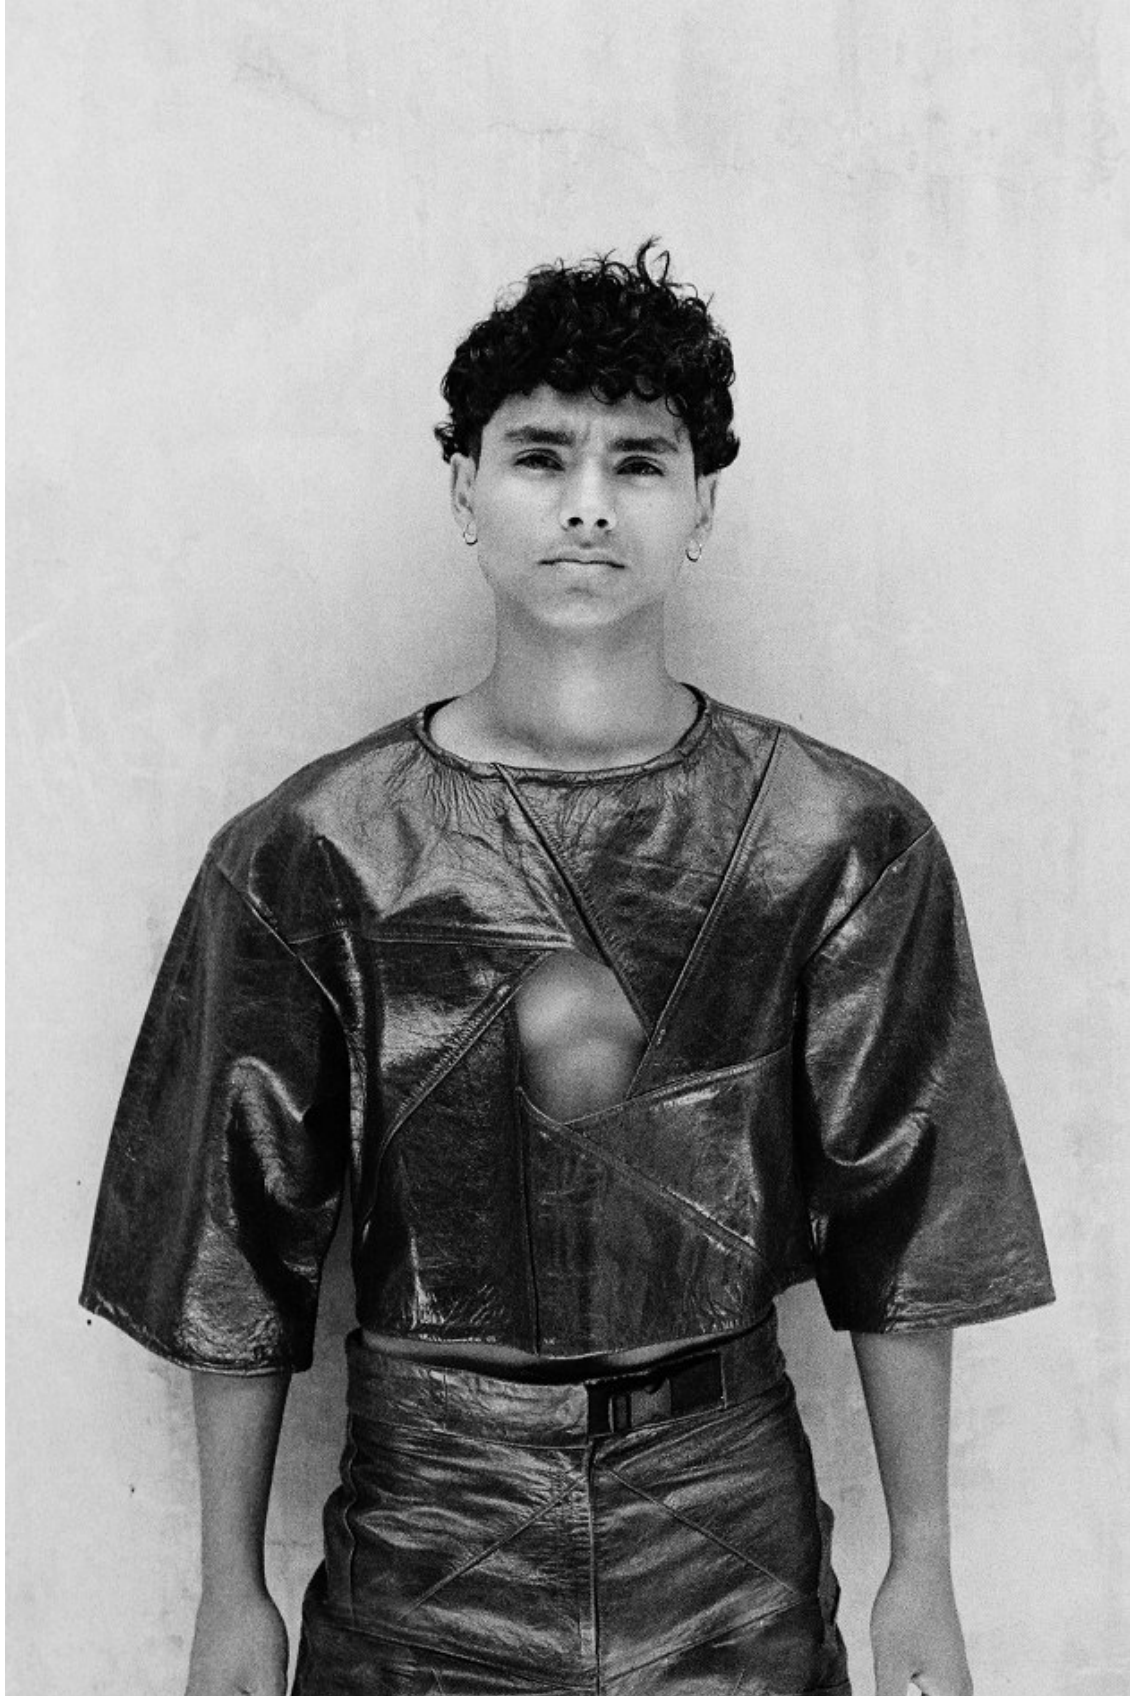

BOSS MODELS

CAPE TOWN

DANIEL BERGSTEDT

Height: 180cm Chest: 99cm Waist: 76cm Suit: R Shoe: 11 UK Hair: Brown Eyes: Dark Brown

BOSS MODELS

CAPE TOWN

DANIEL BERGSTEDT

Height: 180cm Chest: 99cm Waist: 76cm Suit: R Shoe: 11 UK Hair: Brown Eyes: Dark Brown