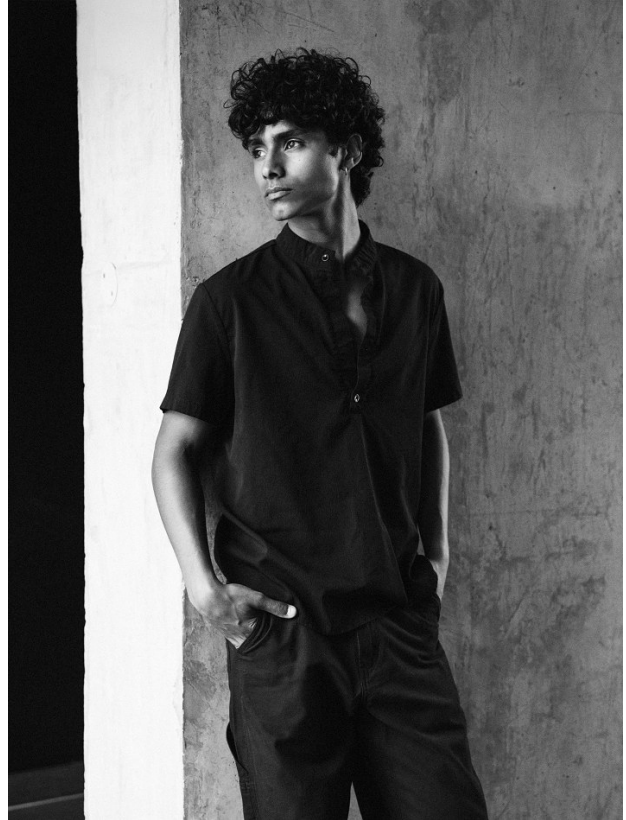

BOSS MODELS

CAPE TOWN

DANIEL BERGSTEDT

Height: 180cm Chest: 99cm Waist: 76cm Suit: R Shoe: 11 UK Hair: Brown Eyes: Dark Brown

BOSS MODELS

CAPE TOWN

DANIEL BERGSTEDT

Height: 180cm Chest: 99cm Waist: 76cm Suit: R Shoe: 11 UK Hair: Brown Eyes: Dark Brown

BOSS MODELS

CAPE TOWN

DANIEL BERGSTEDT

Height: 180cm Chest: 99cm Waist: 76cm Suit: R Shoe: 11 UK Hair: Brown Eyes: Dark Brown