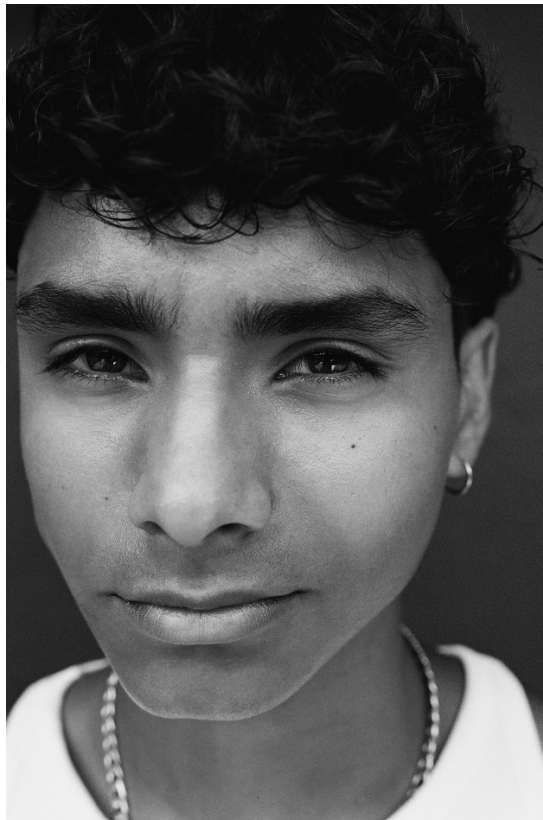

BOSS MODELS

CAPE TOWN

DANIEL BERGSTEDT

Height: 180cm Chest: 99cm Waist: 76cm Suit: R Shoe: 11 UK Hair: Brown Eyes: Dark Brown

BOSS MODELS

CAPE TOWN

DANIEL BERGSTEDT

Height: 180cm Chest: 99cm Waist: 76cm Suit: R Shoe: 11 UK Hair: Brown Eyes: Dark Brown

BOSS MODELS

CAPE TOWN

DANIEL BERGSTEDT

Height: 180cm Chest: 99cm Waist: 76cm Suit: R Shoe: 11 UK Hair: Brown Eyes: Dark Brown