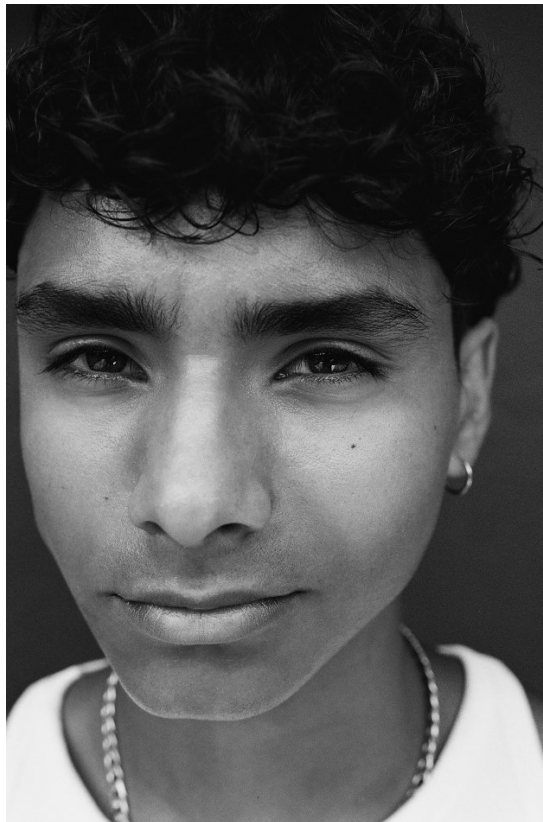

BOSS MODELS

CAPE TOWN

DANIEL BERGSTEDT

Height: 180cm Chest: 99cm Waist: 76cm Suit: R Shoe: 11 UK Hair: Brown Eyes: Dark Brown

BOSS MODELS

CAPE TOWN

DANIEL BERGSTEDT

Height: 180cm Chest: 99cm Waist: 76cm Suit: R Shoe: 11 UK Hair: Brown Eyes: Dark Brown

BOSS MODELS

CAPE TOWN

DANIEL BERGSTEDT

Height: 180cm Chest: 99cm Waist: 76cm Suit: R Shoe: 11 UK Hair: Brown Eyes: Dark Brown