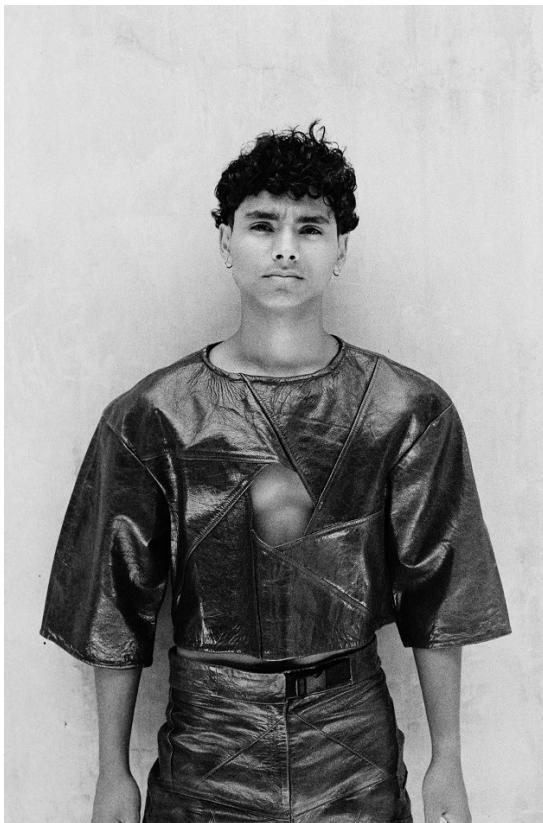

BOSS MODELS

CAPE TOWN

DANIEL BERGSTEDT

Height: 180cm Chest: 99cm Waist: 76cm Suit: R Shoe: 11 UK Hair: Brown Eyes: Dark Brown

BOSS MODELS

CAPE TOWN

DANIEL BERGSTEDT

Height: 180cm Chest: 99cm Waist: 76cm Suit: R Shoe: 11 UK Hair: Brown Eyes: Dark Brown

BOSS MODELS

CAPE TOWN

DANIEL BERGSTEDT

Height: 180cm Chest: 99cm Waist: 76cm Suit: R Shoe: 11 UK Hair: Brown Eyes: Dark Brown