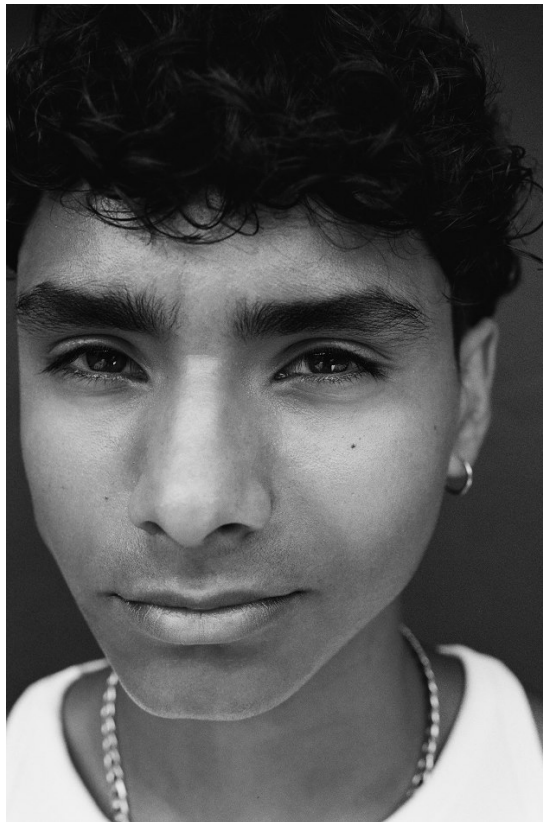

DANIEL BERGSTEDT

BOSS MODELS

CAPE TOWN

DANIEL BERGSTEDT

Height: 180cm Chest: 99cm Waist: 76cm Suit: R Shoe: 11 UK Hair: Brown Eyes: Dark Brown