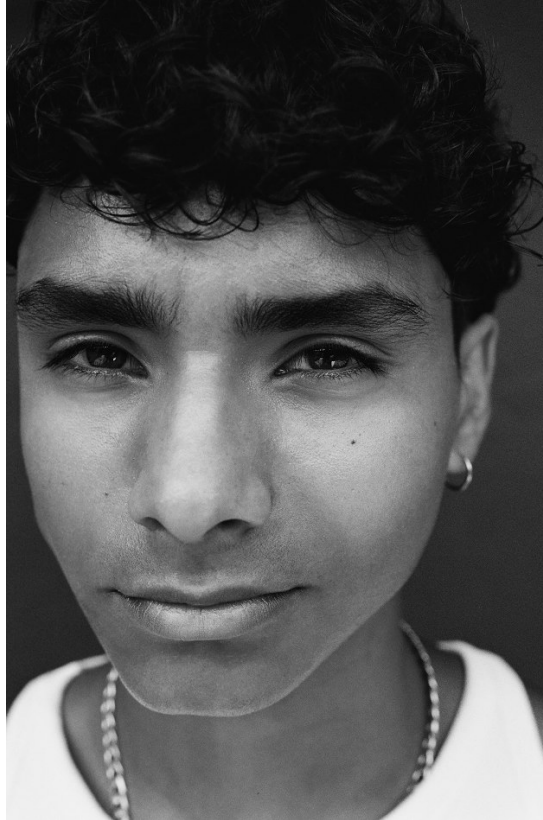

BOSS MODELS

CAPE TOWN

DANIEL BERGSTEDT

Height: 180cm Chest: 99cm Waist: 76cm Suit: R Shoe: 11 UK Hair: Brown Eyes: Dark Brown

BOSS MODELS

CAPE TOWN

DANIEL BERGSTEDT

Height: 180cm Chest: 99cm Waist: 76cm Suit: R Shoe: 11 UK Hair: Brown Eyes: Dark Brown

BOSS MODELS

CAPE TOWN

DANIEL BERGSTEDT

Height: 180cm Chest: 99cm Waist: 76cm Suit: R Shoe: 11 UK Hair: Brown Eyes: Dark Brown