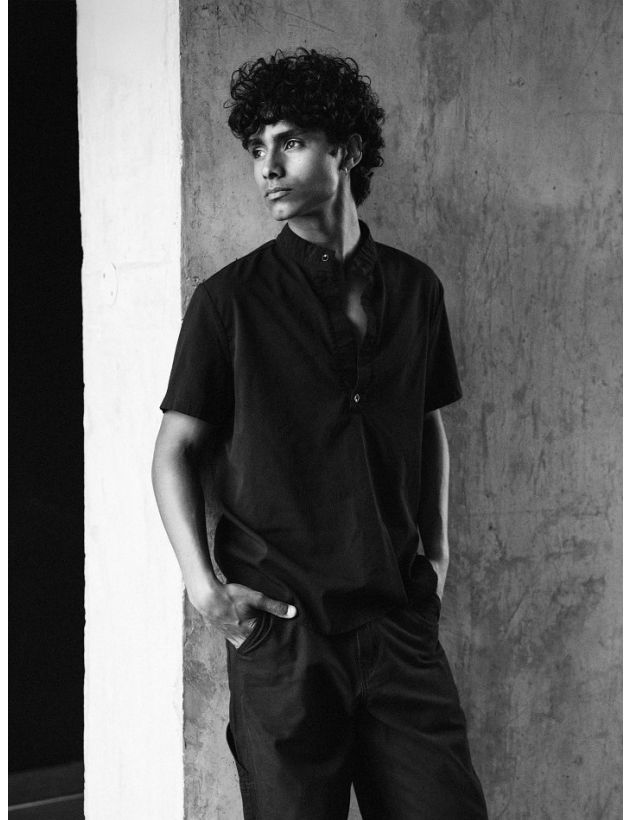

# BOSS MODELS

CAPE TOWN

**DANIEL BERGSTEDT**

Height: 180cm Chest: 99cm Waist: 76cm Suit: R Shoe: 11 UK Hair: Brown Eyes: Dark Brown

# BOSS MODELS

CAPE TOWN

DANIEL BERGSTEDT

Height: 180cm Chest: 99cm Waist: 76cm Suit: R Shoe: 11 UK Hair: Brown Eyes: Dark Brown