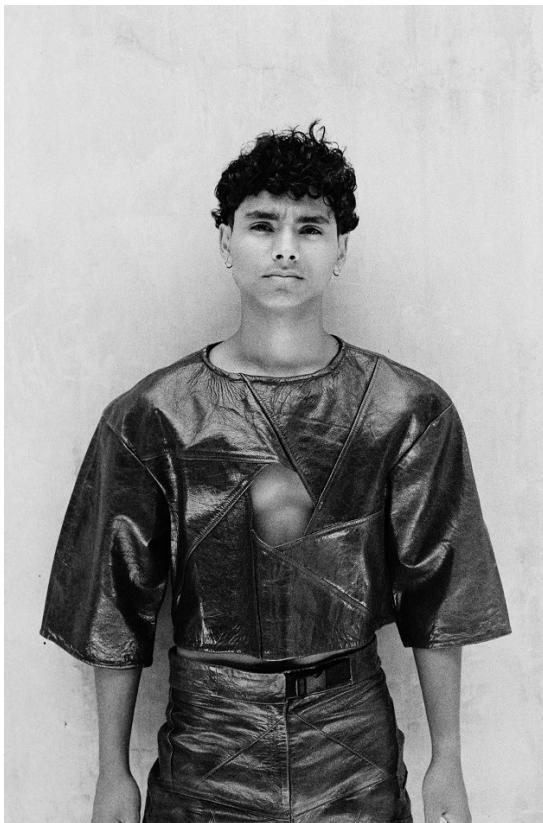

# BOSS MODELS

CAPE TOWN

**DANIEL BERGSTEDT**

Height: 180cm Chest: 99cm Waist: 76cm Suit: R Shoe: 11 UK Hair: Brown Eyes: Dark Brown

# BOSS MODELS

CAPE TOWN

DANIEL BERGSTEDT

Height: 180cm Chest: 99cm Waist: 76cm Suit: R Shoe: 11 UK Hair: Brown Eyes: Dark Brown