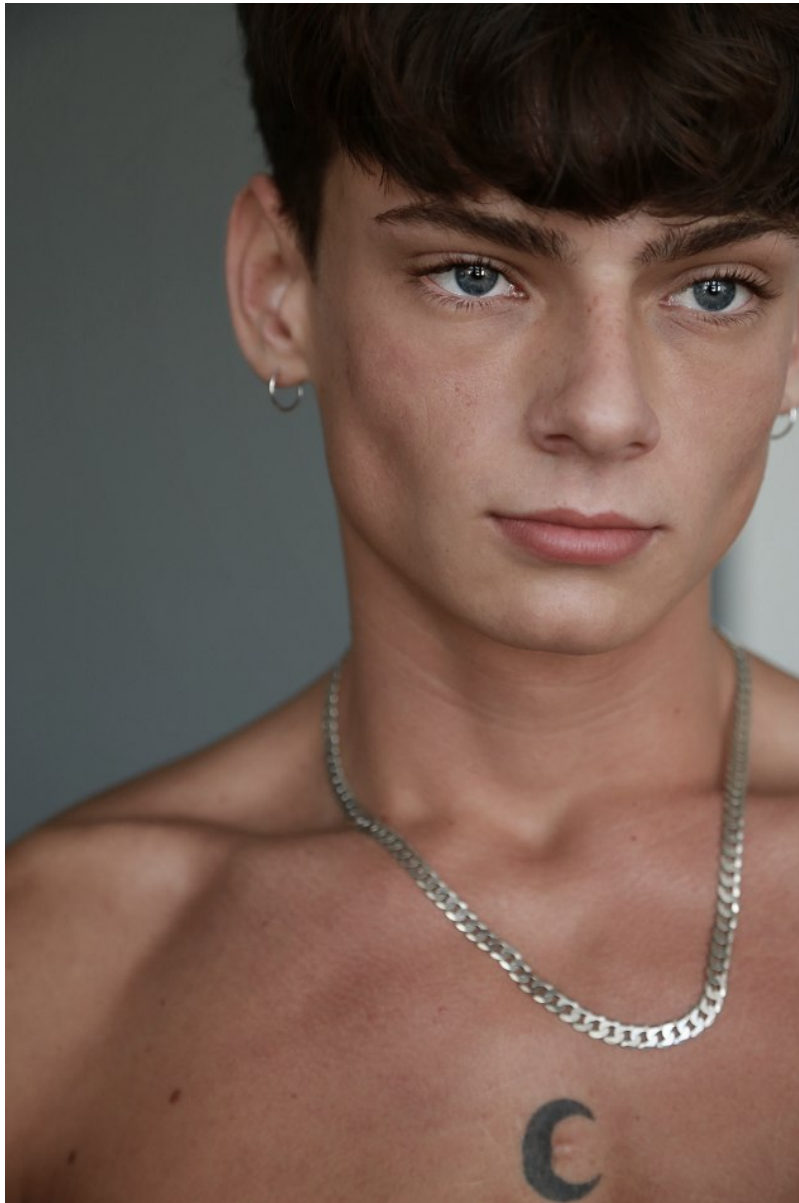

CHRIS FRANCK

BOSS MODELS

CAPE TOWN

CHRIS FRANCK

Height: 184cm Chest: 103cm Waist: 76cm Suit: R Shoe: 9.5 UK Hair: Brown Eyes: Blue