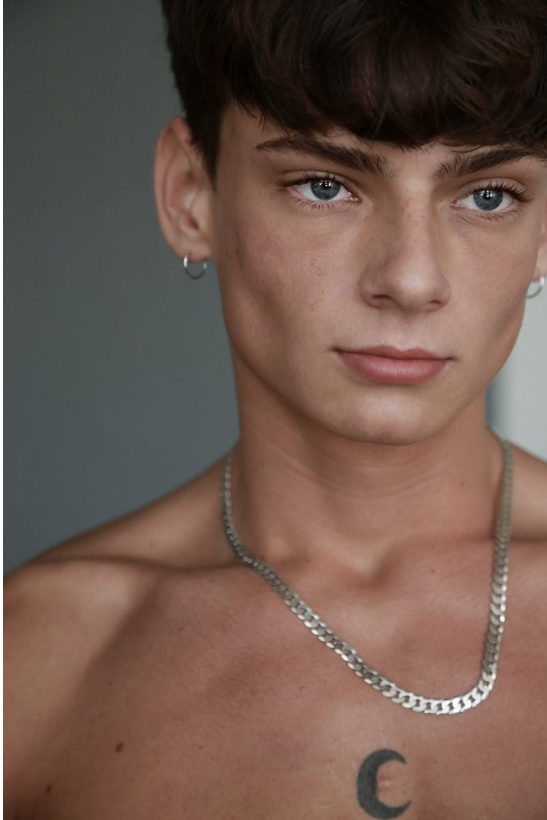

# BOSS MODELS

CAPE TOWN

CHRIS FRANCK

Height: 184cm Chest: 103cm Waist: 76cm Suit: R Shoe: 9.5 UK Hair: Brown Eyes: Blue