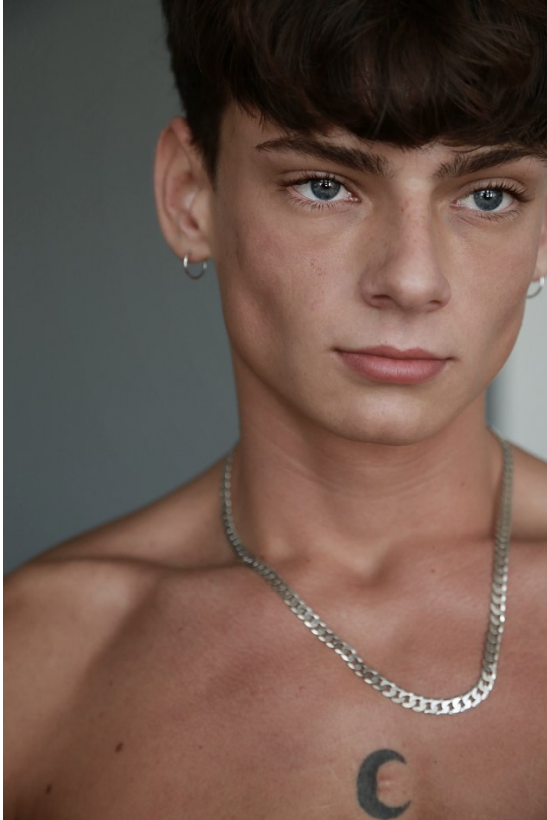

BOSS MODELS

CAPE TOWN

CHRIS FRANCK

Height: 184cm Chest: 103cm Waist: 76cm Suit: R Shoe: 9.5 UK Hair: Brown Eyes: Blue

BOSS MODELS

CAPE TOWN

CHRIS FRANCK

Height: 184cm Chest: 103cm Waist: 76cm Suit: R Shoe: 9.5 UK Hair: Brown Eyes: Blue

BOSS MODELS

CAPE TOWN

CHRIS FRANCK

Height: 184cm Chest: 103cm Waist: 76cm Suit: R Shoe: 9.5 UK Hair: Brown Eyes: Blue