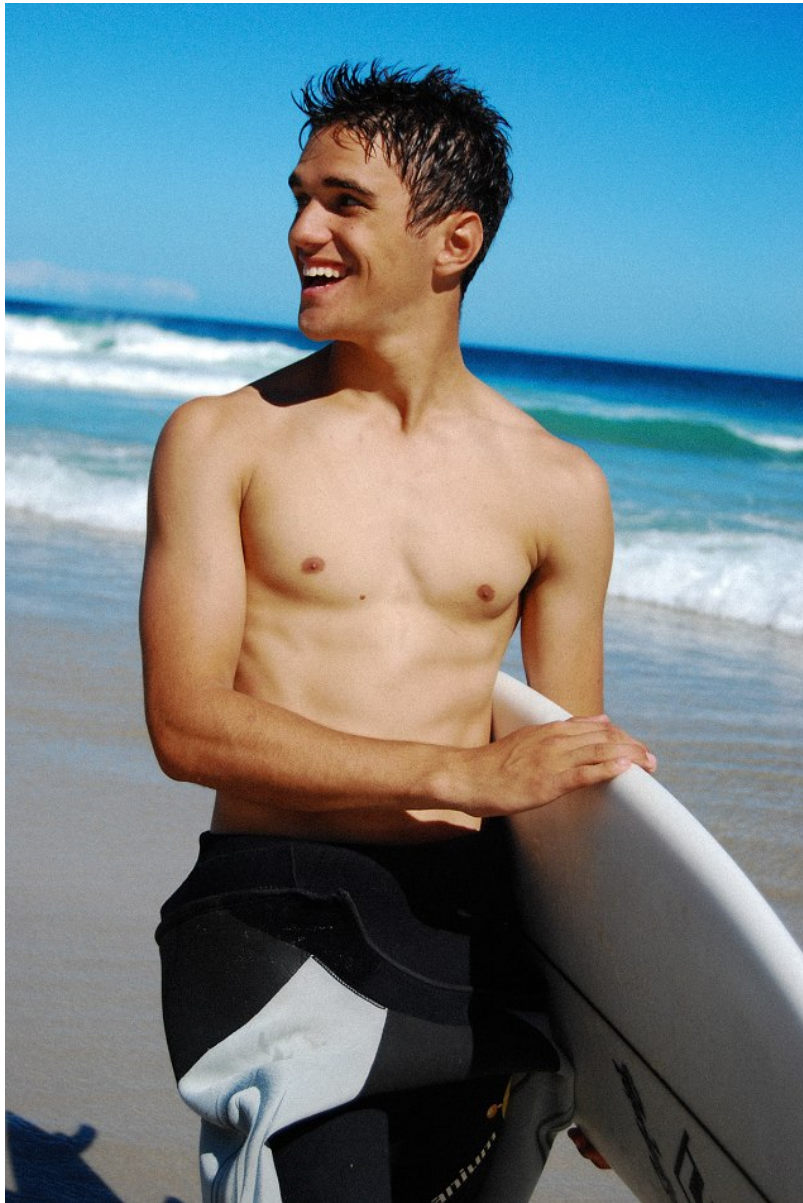

BOSS MODELS

CAPE TOWN

JEAN LE ROUX

Height: 183cm Chest: 102cm Waist: 77cm Suit: 40 R Shoe: 10 UK Hair: Brown Eyes: Brown

BOSS MODELS

CAPE TOWN

JEAN LE ROUX

Height: 183cm Chest: 102cm Waist: 77cm Suit: 40 R Shoe: 10 UK Hair: Brown Eyes: Brown