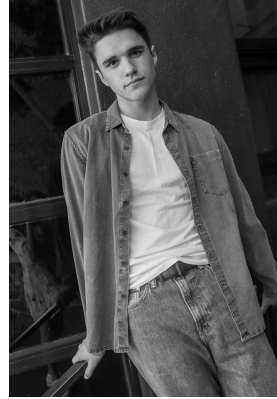

BOSS MODELS

CAPE TOWN

JEAN LE ROUX

Height: 183cm Chest: 102cm Waist: 77cm Suit: 40 R Shoe: 10 UK Hair: Brown Eyes: Brown