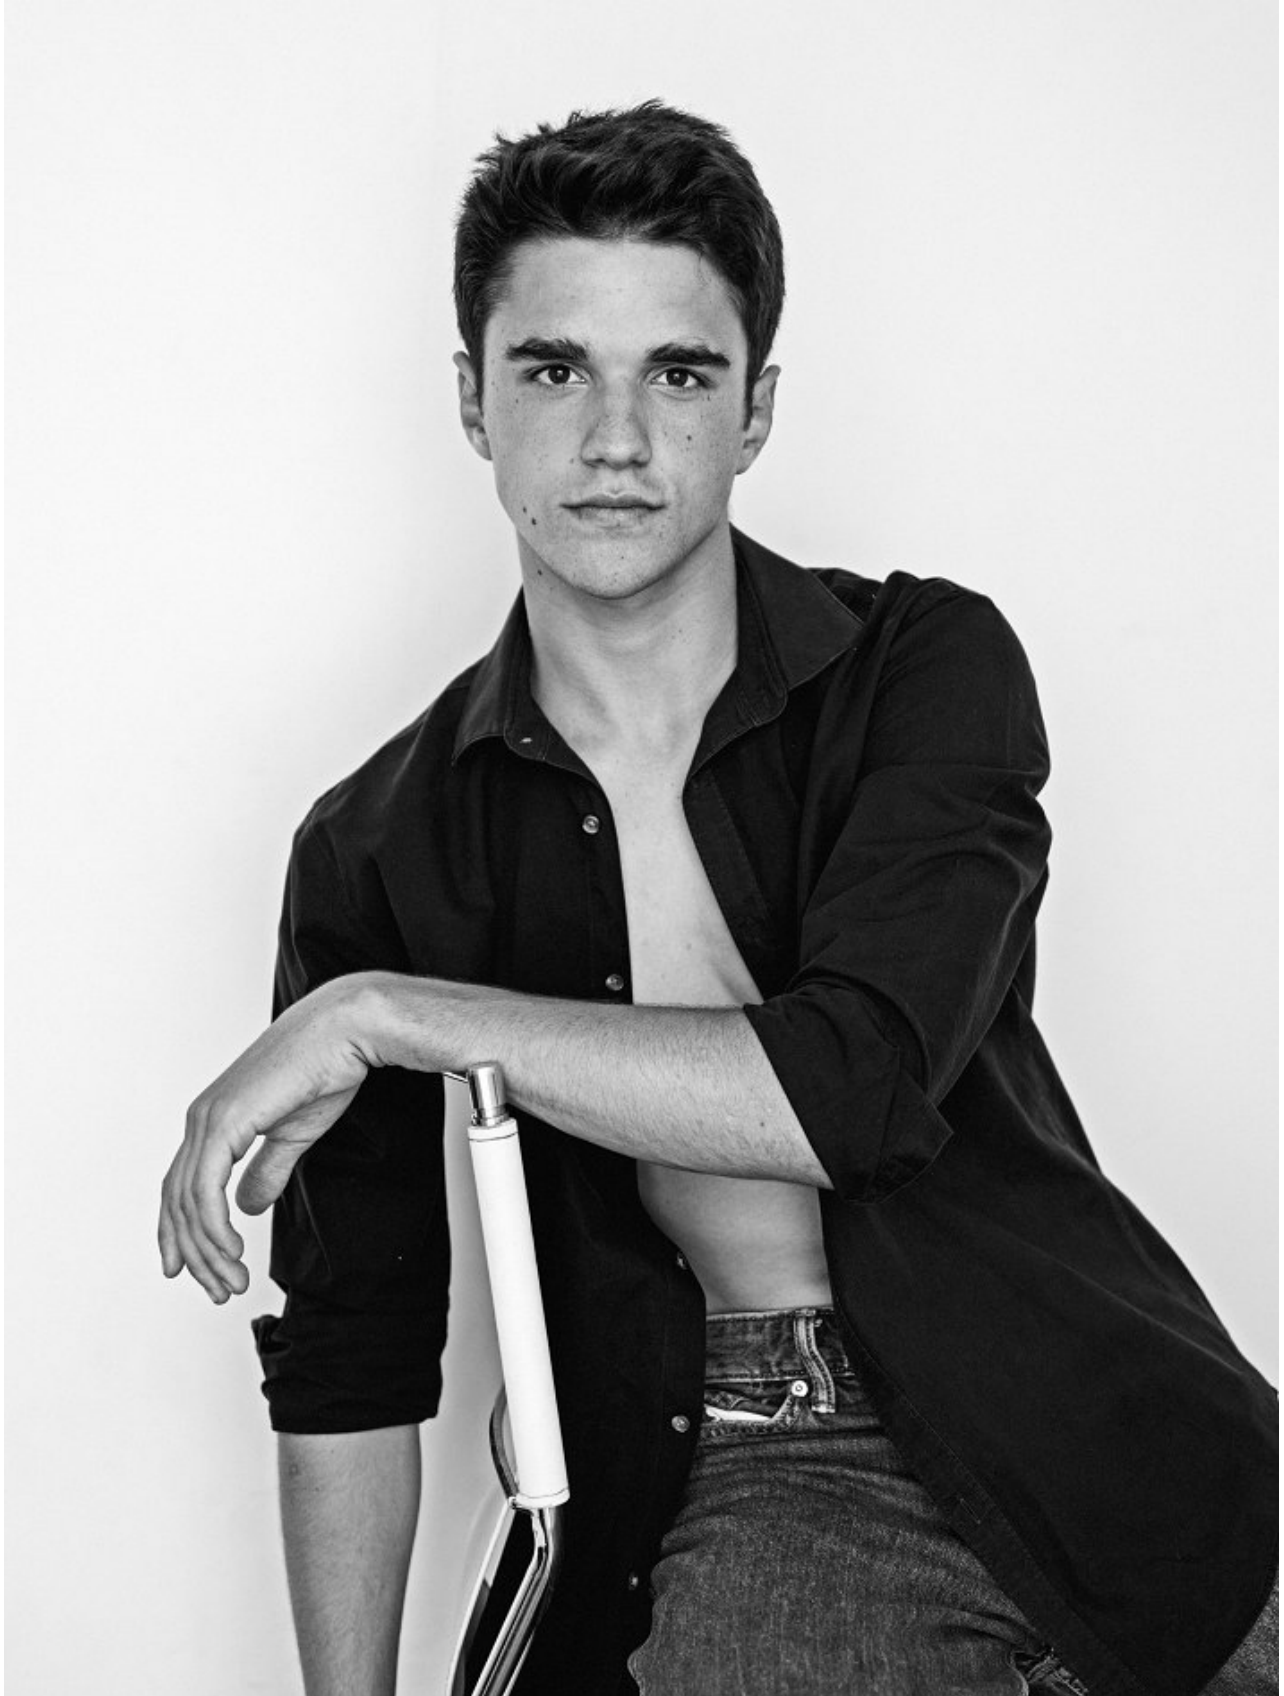

# BOSS MODELS

CAPE TOWN

JEAN LE ROUX

Height: 183cm Chest: 102cm Waist: 77cm Suit: 40 R Shoe: 10 UK Hair: Brown Eyes: Brown

# BOSS MODELS

CAPE TOWN