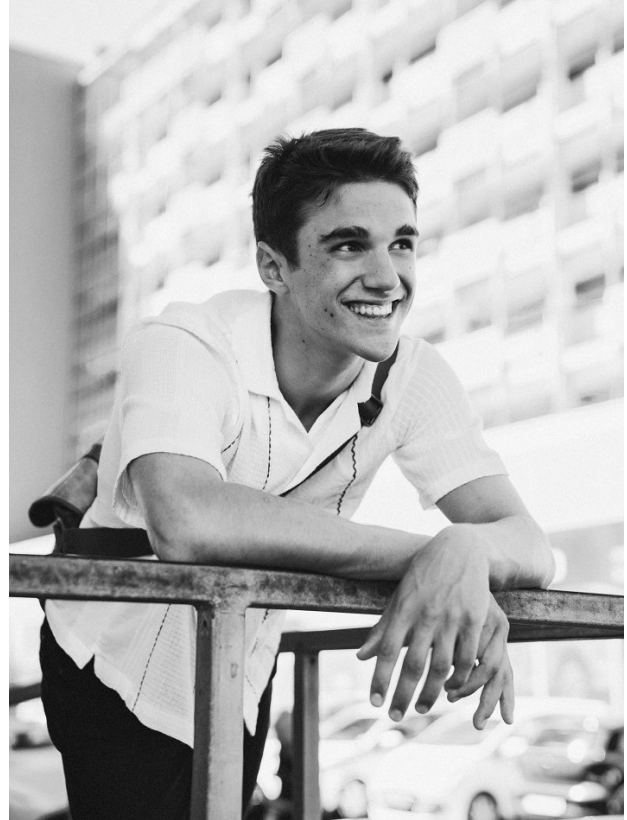

# BOSS MODELS

CAPE TOWN

JEAN LE ROUX

Height: 183cm Chest: 102cm Waist: 77cm Suit: 40 R Shoe: 10 UK Hair: Brown Eyes: Brown

# BOSS MODELS

CAPE TOWN

## JEAN LE ROUX

Height: 183cm Chest: 102cm Waist: 77cm Suit: 40 R Shoe: 10 UK Hair: Brown Eyes: Brown