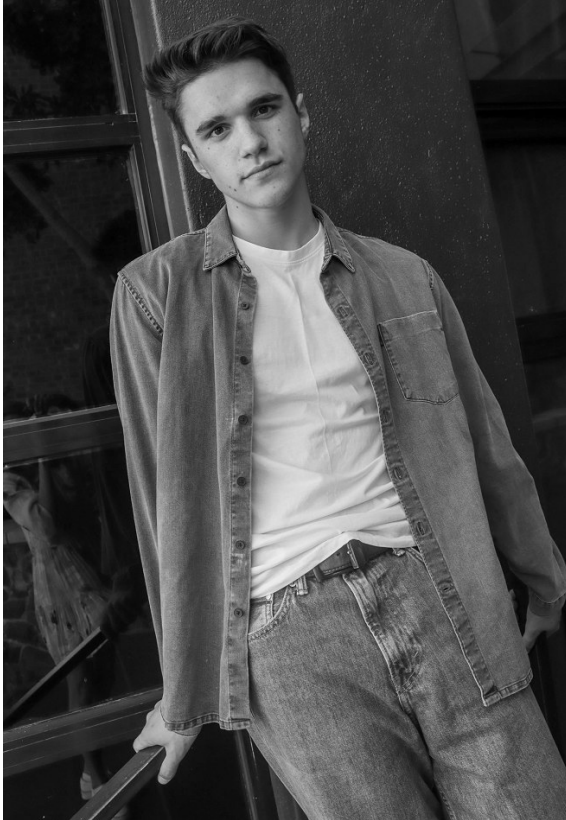

# BOSS MODELS

CAPE TOWN

JEAN LE ROUX

Height: 183cm Chest: 102cm Waist: 77cm Suit: 40 R Shoe: 10 UK Hair: Brown Eyes: Brown

# BOSS MODELS

CAPE TOWN